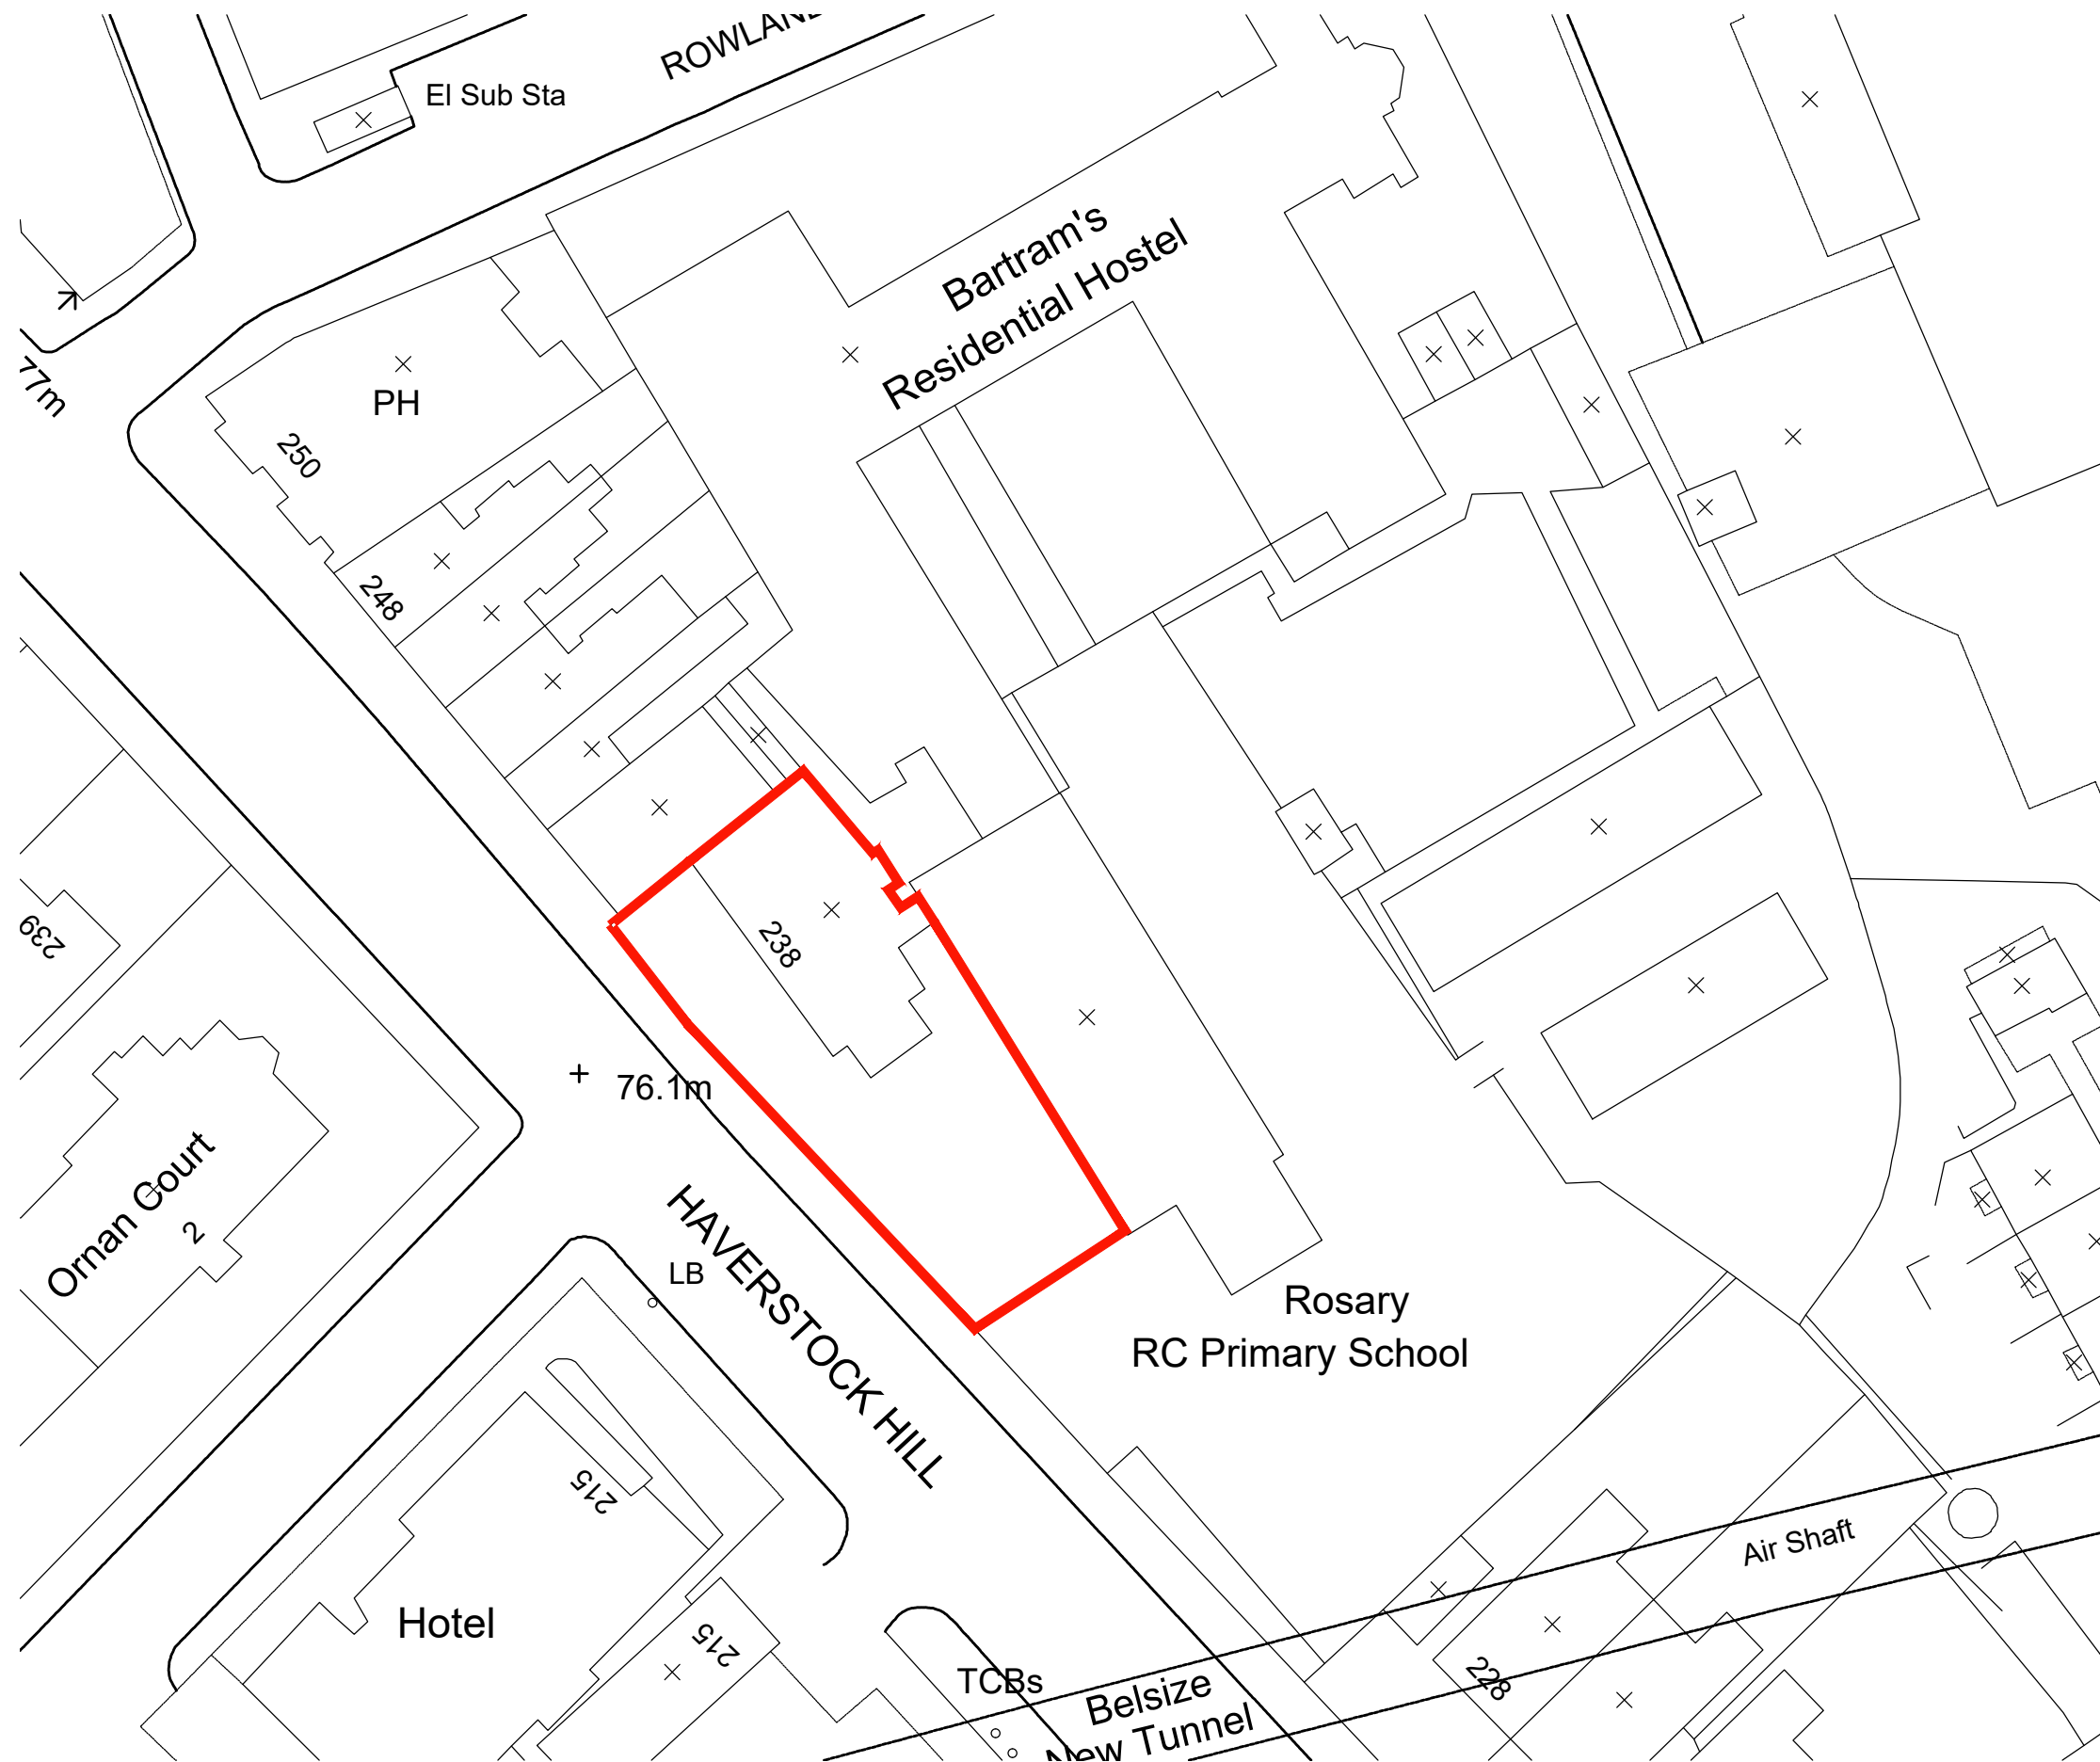

238 HAVERSTOCK HILL
BELSIZE PARK
LONDON
NW3 2AE

DIOCESE OF WESTMINSTER

BLOCK PLAN

1:500 @ A1

AUGUST 2020 EJ

1:250 @ A1 LT

3408/G7