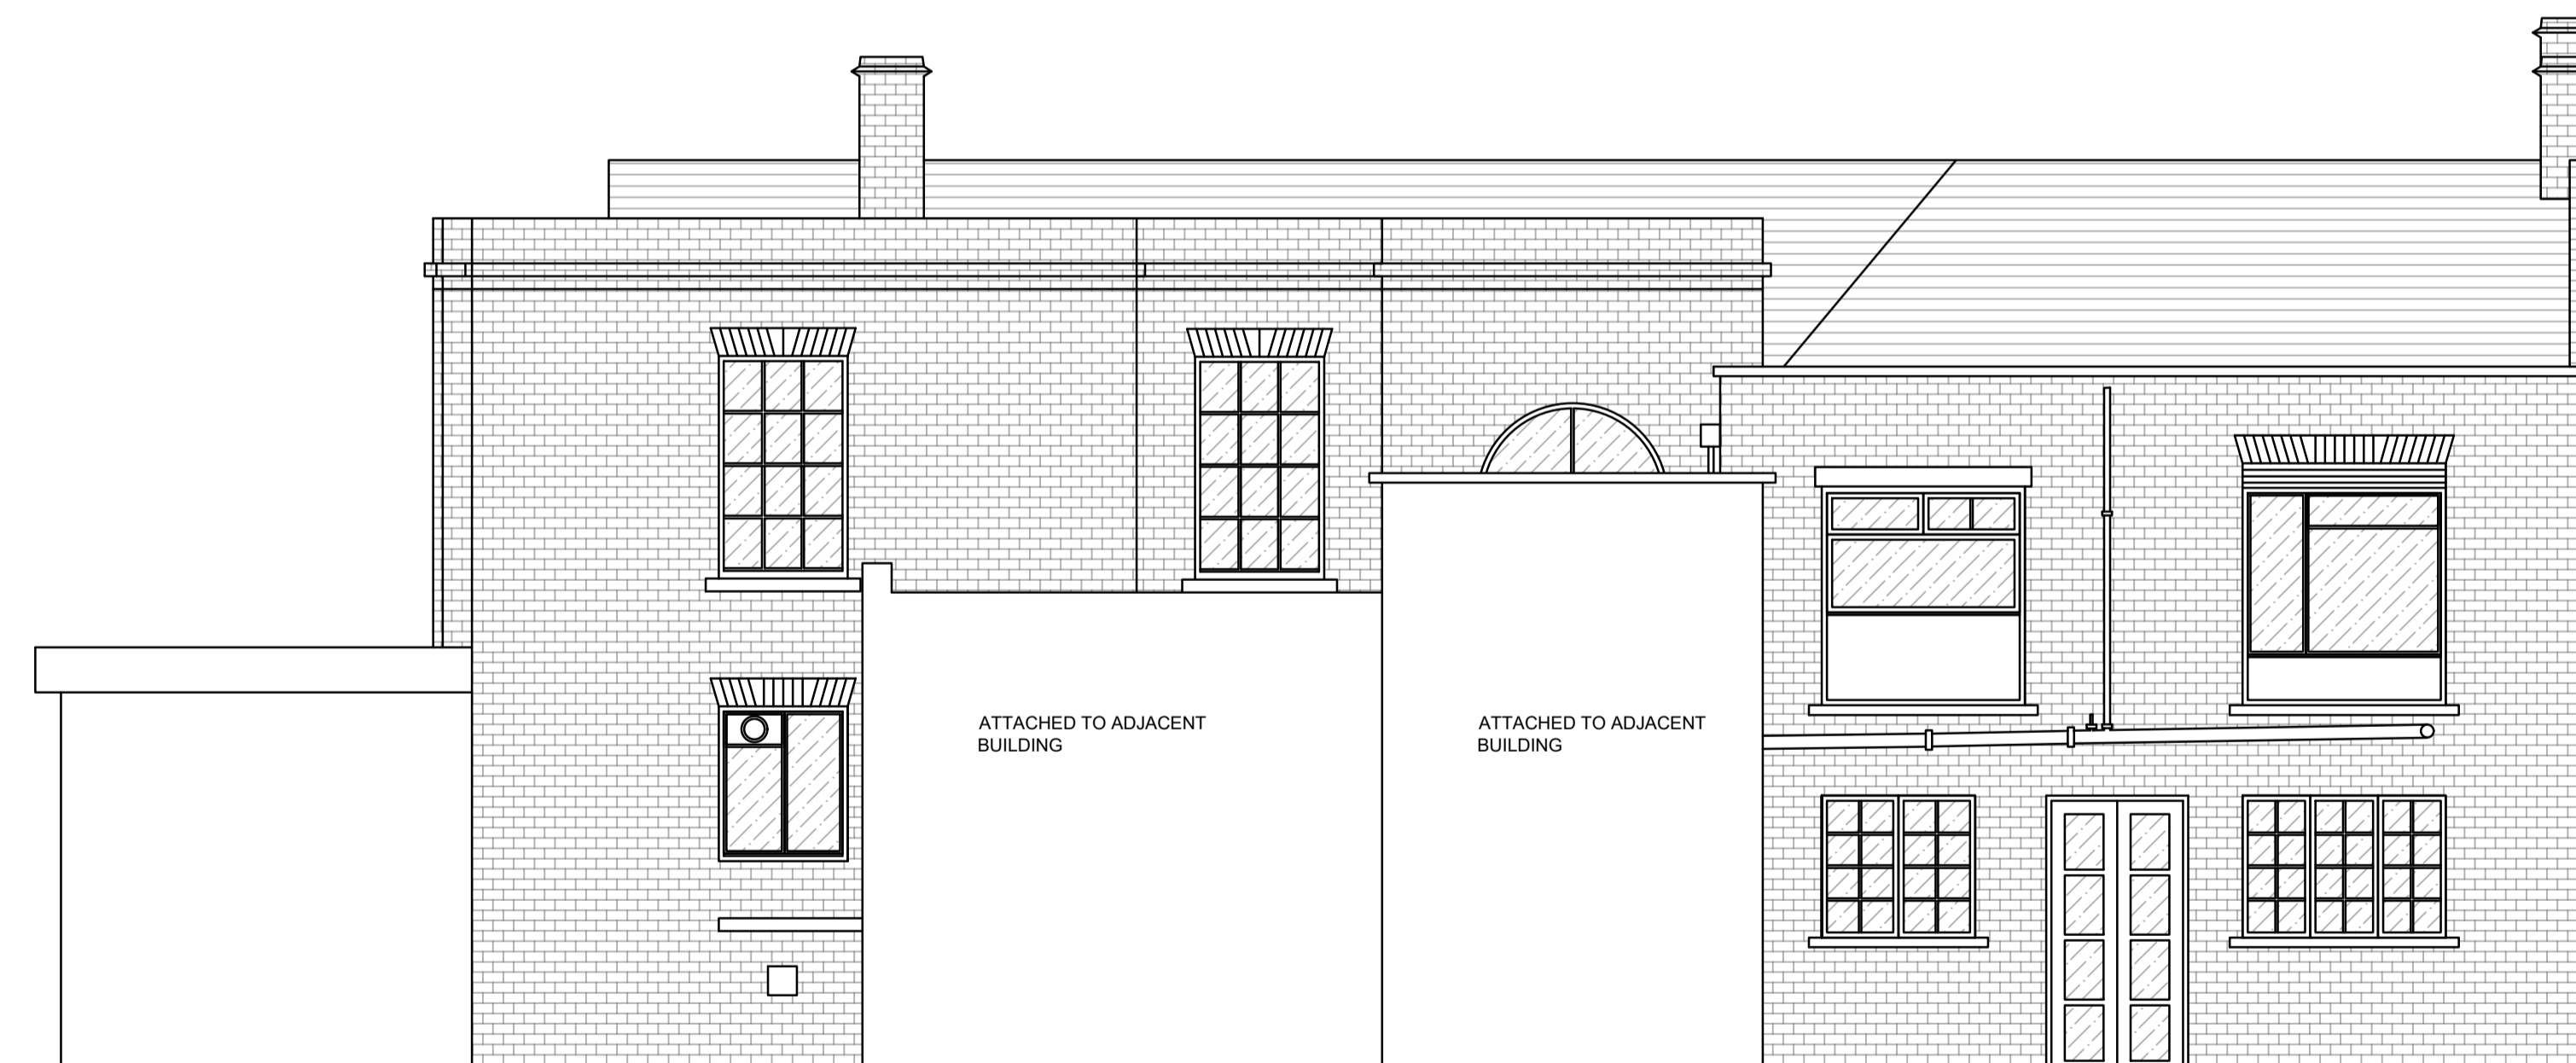

SOUTH WEST ELEVATION

SOUTH EAST ELEVATION

NORTH EAST ELEVATION

NORTH WEST

PRELIMINARY

238 HAVERSTOCK HILL
 BELSIZE PARK
 LONDON
 NW3 2AE

DIocese OF WESTMINSTER

ELEVATIONS AS EXISTING