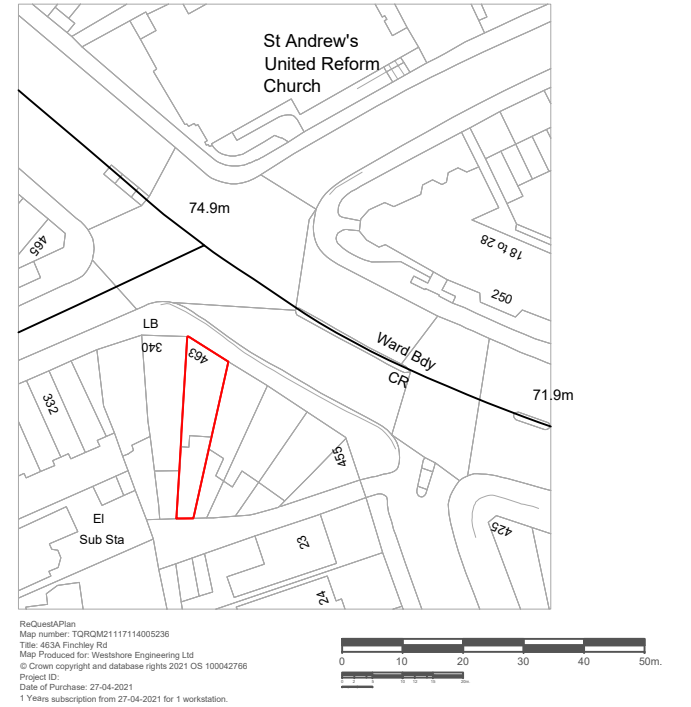

A3 SITE PLAN
1:1250

WestShore

Engineering

DATE: 28/04/2021

PROJECT TITLE:

463a Finchley

London, SW3 6HN

DRAWING TITLE:

Site Plan

DRAWING NUMBER:

15.100.00

SCALE:

Various

DRAWN BY:

Jose Ortega

CHECKED BY:

Mihai Leustean