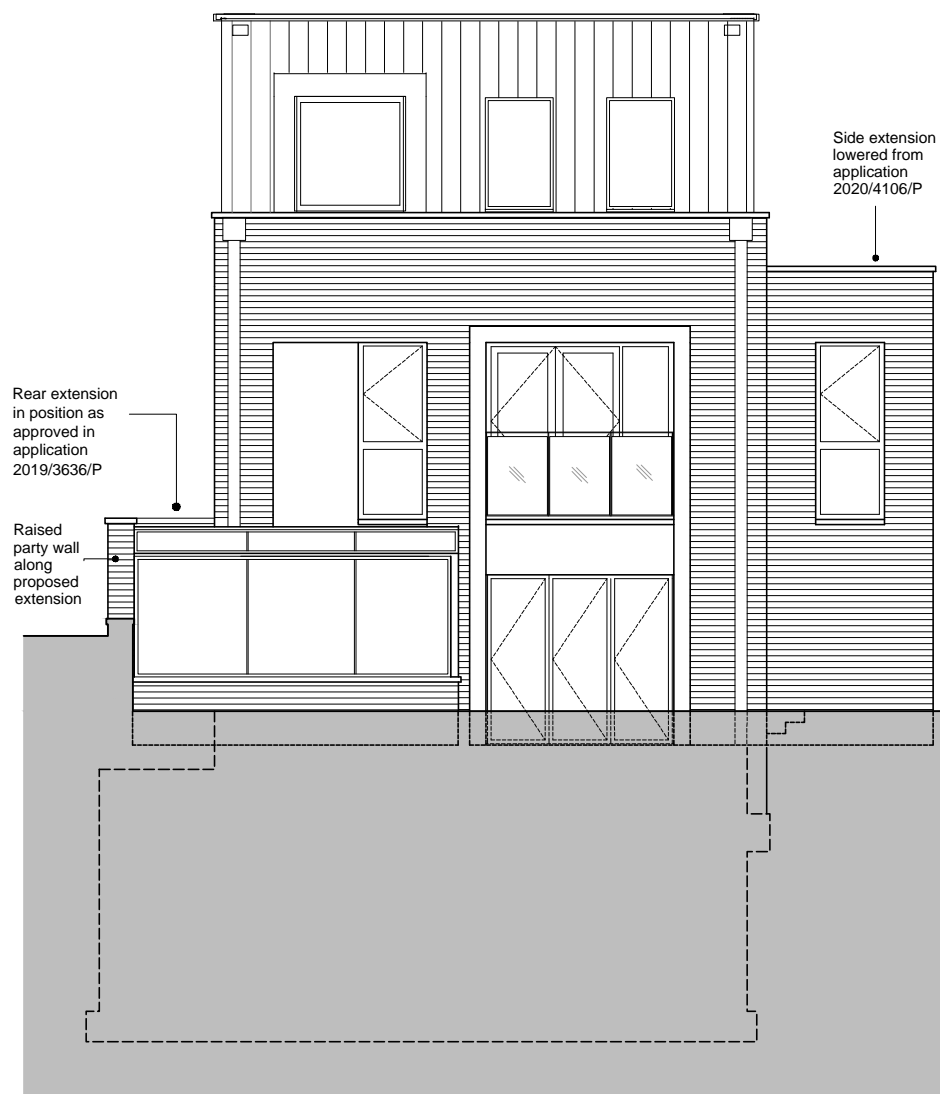

PROPOSED EAST ELEVATION

PROPOSED REAR (NORTH) ELEVATION

NIGEL BIRD ARCHITECTS

CHARTERED ARCHITECTS ENGINEERS AND INTERIOR DESIGNERS

Henry Wood House 2 Riding House Street London W1W 7FA
Telephone: 0203 770 7571 E-Mail: nigel.bird@nigelbirdarchitects.co.uk www.nigelbirdarchitects.co.uk

Project: 10D Kidderpore Avenue, NW3 7SU Dwg Name: Proposed Elevations - 1 of 2

RIBA Stage: Date: May 2021 Scale: 1:100 at A3 Dwg no: 1656.330 Rev: C