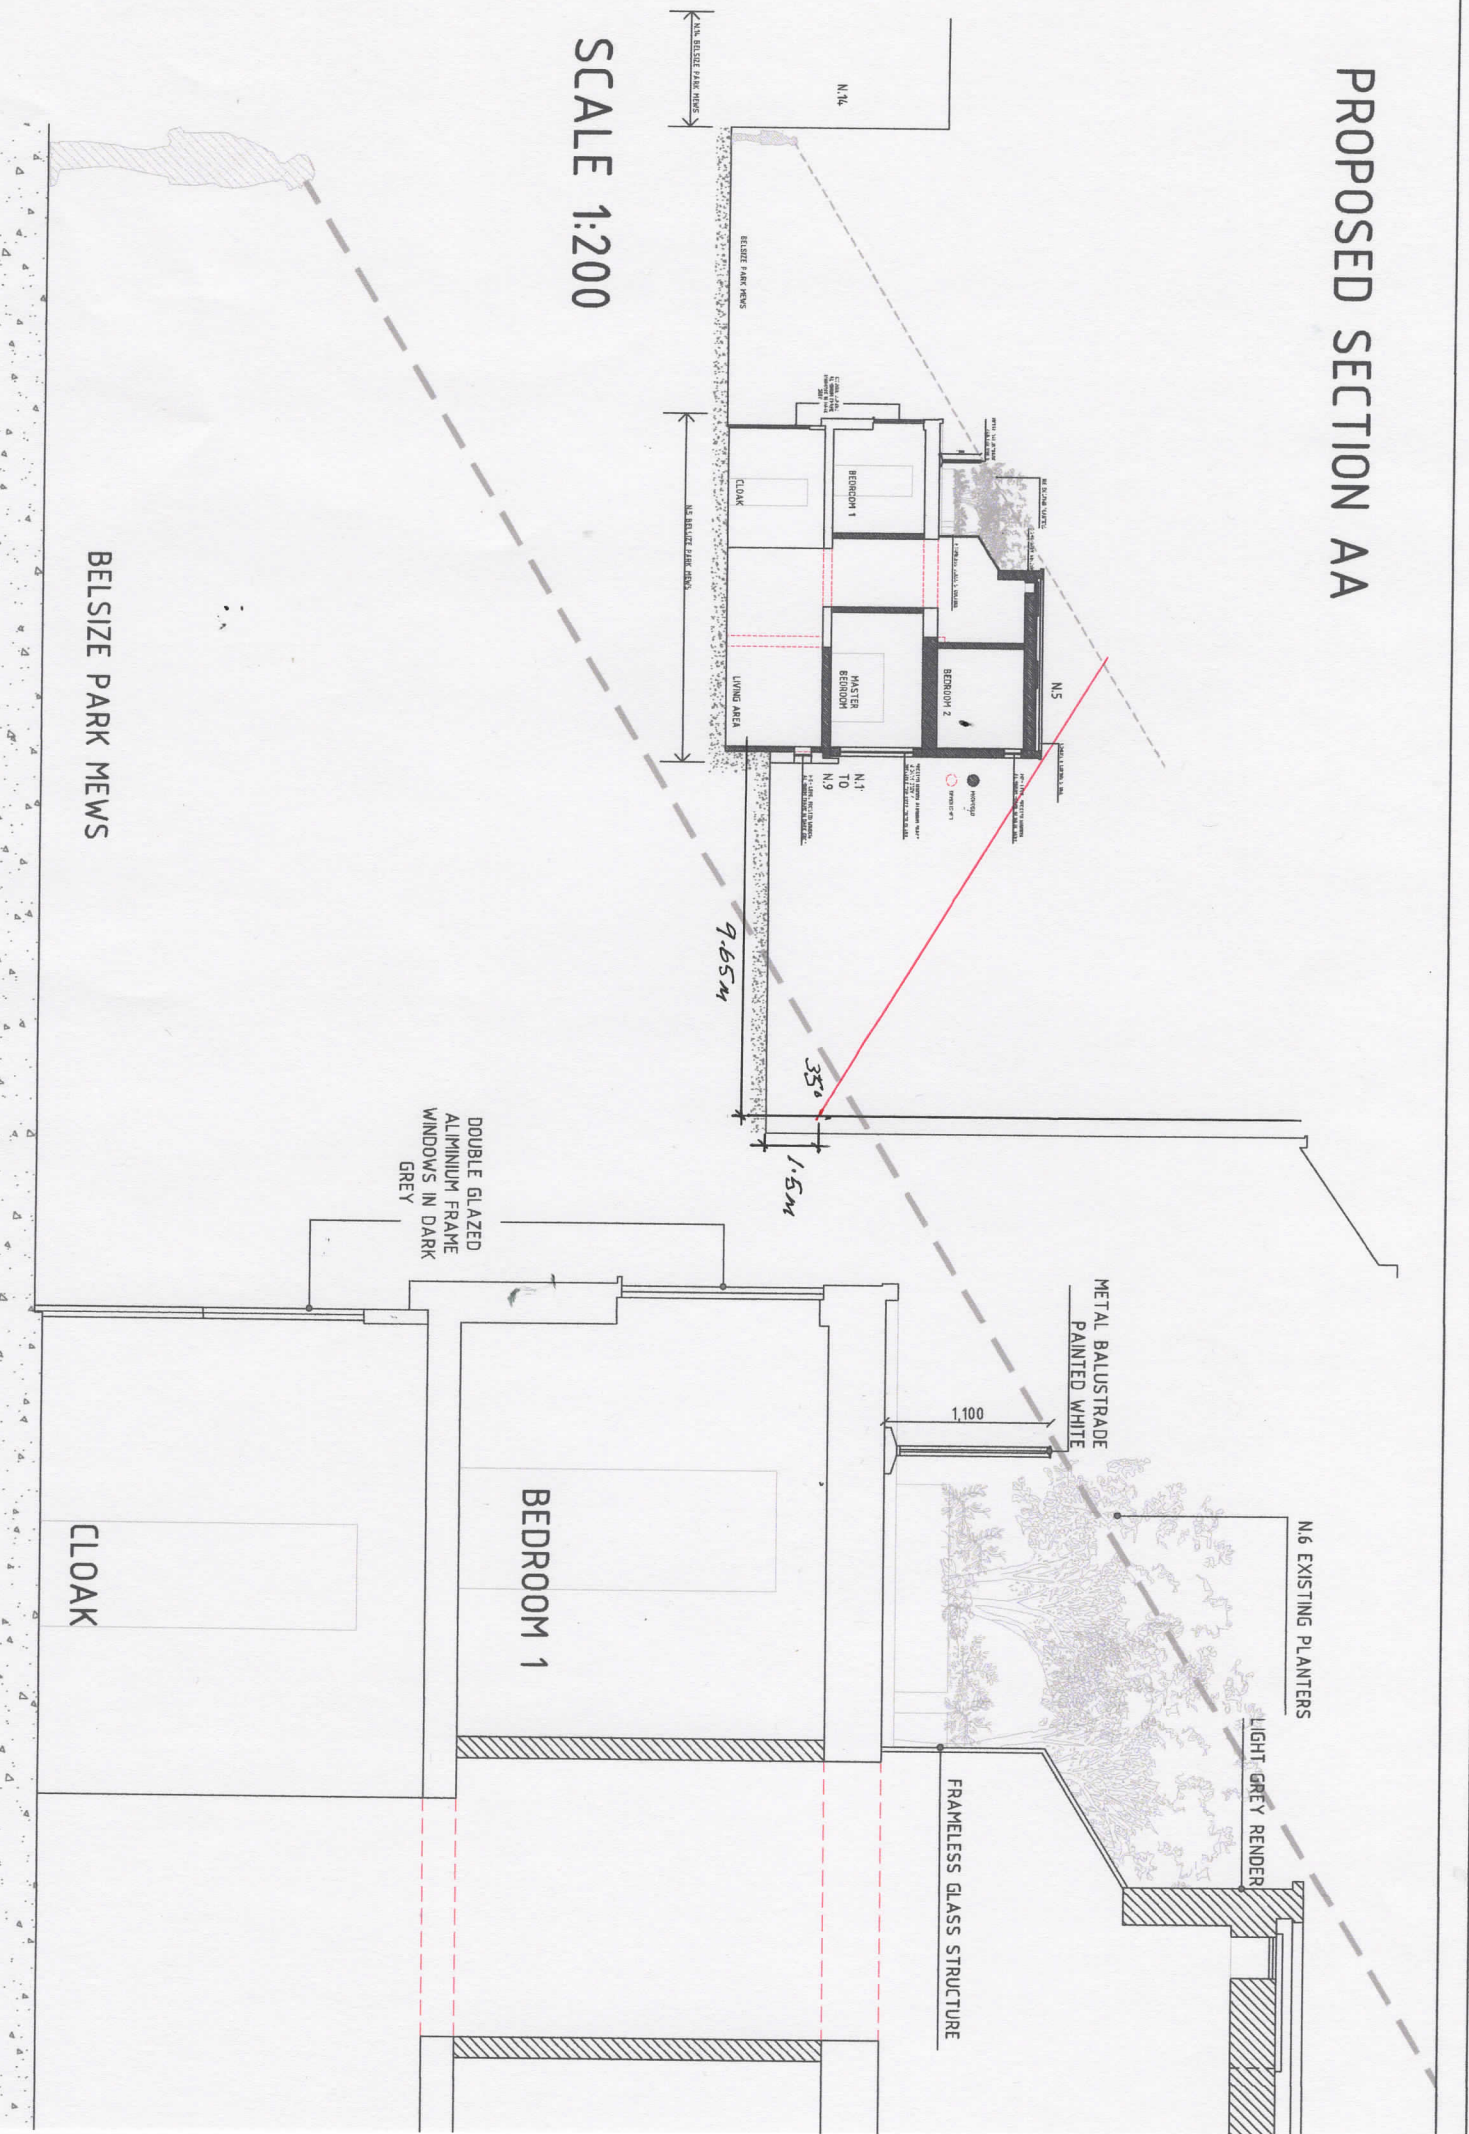

# PROPOSED SECTION AA

SCALE 1:200

BELSIZE PARK MEWS

N6 EXISTING PLANTERS

LIGHT GREY RENDER

METAL BALUSTRADE  
PAINTED WHITE

FRAMELESS GLASS STRUCTURE

BEDROOM 1

CLOAK

DOUBLE GLAZED  
ALUMINIUM FRAME  
WINDOWS IN DARK  
GREY

9.65m

1.5m

35°

1.100

N3c

N5

BEDROOM 1

MASTER  
BEDROOM

LIVING AREA

CLOAK

N1  
TO  
N9

EXISTING PARK TREES

N5 BALUSTRADE

N5