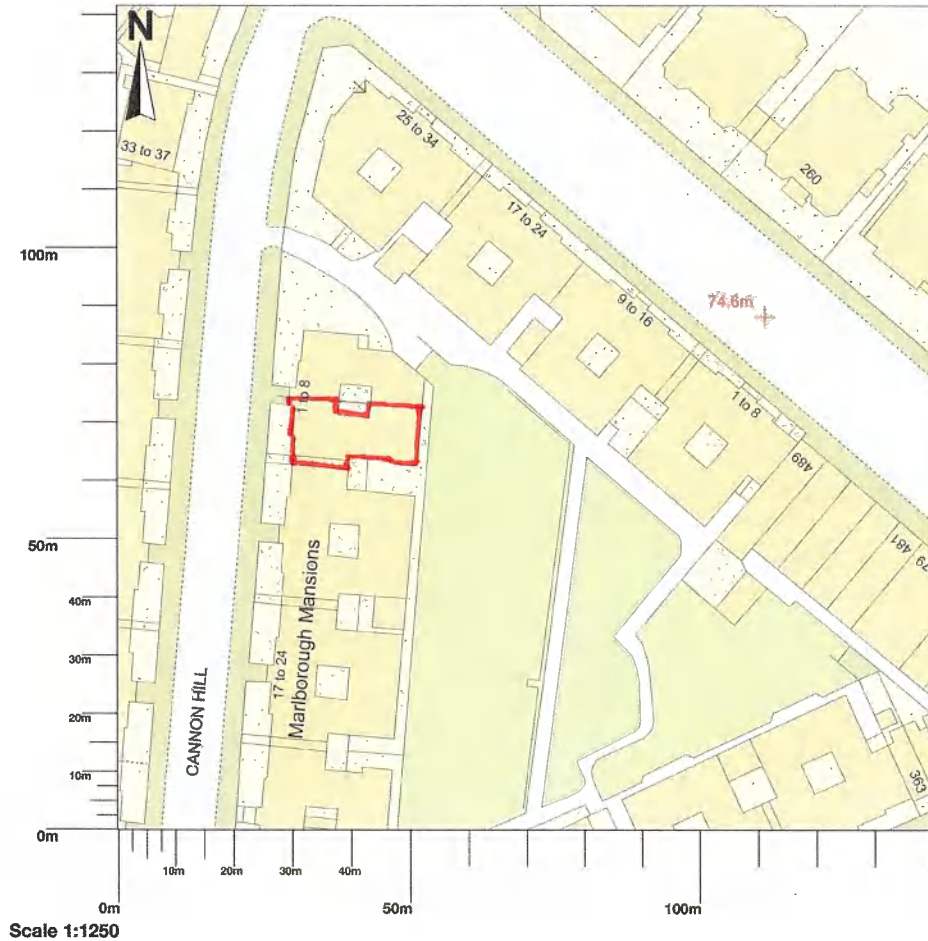

Flat 2, Marlborough Mansions, Cannon Hill, London, NW6 1JP

Map area bounded by: 525479,185317 525621,185459. Produced on 26 April 2021 from the OS National Geographic Database. Reproduction in whole or part is prohibited without the prior permission of Ordnance Survey. © Crown copyright 2021. Supplied by UKPlanningMaps.com a licensed OS partner (100054135). Unique plan reference: p2cuk/618624/838758