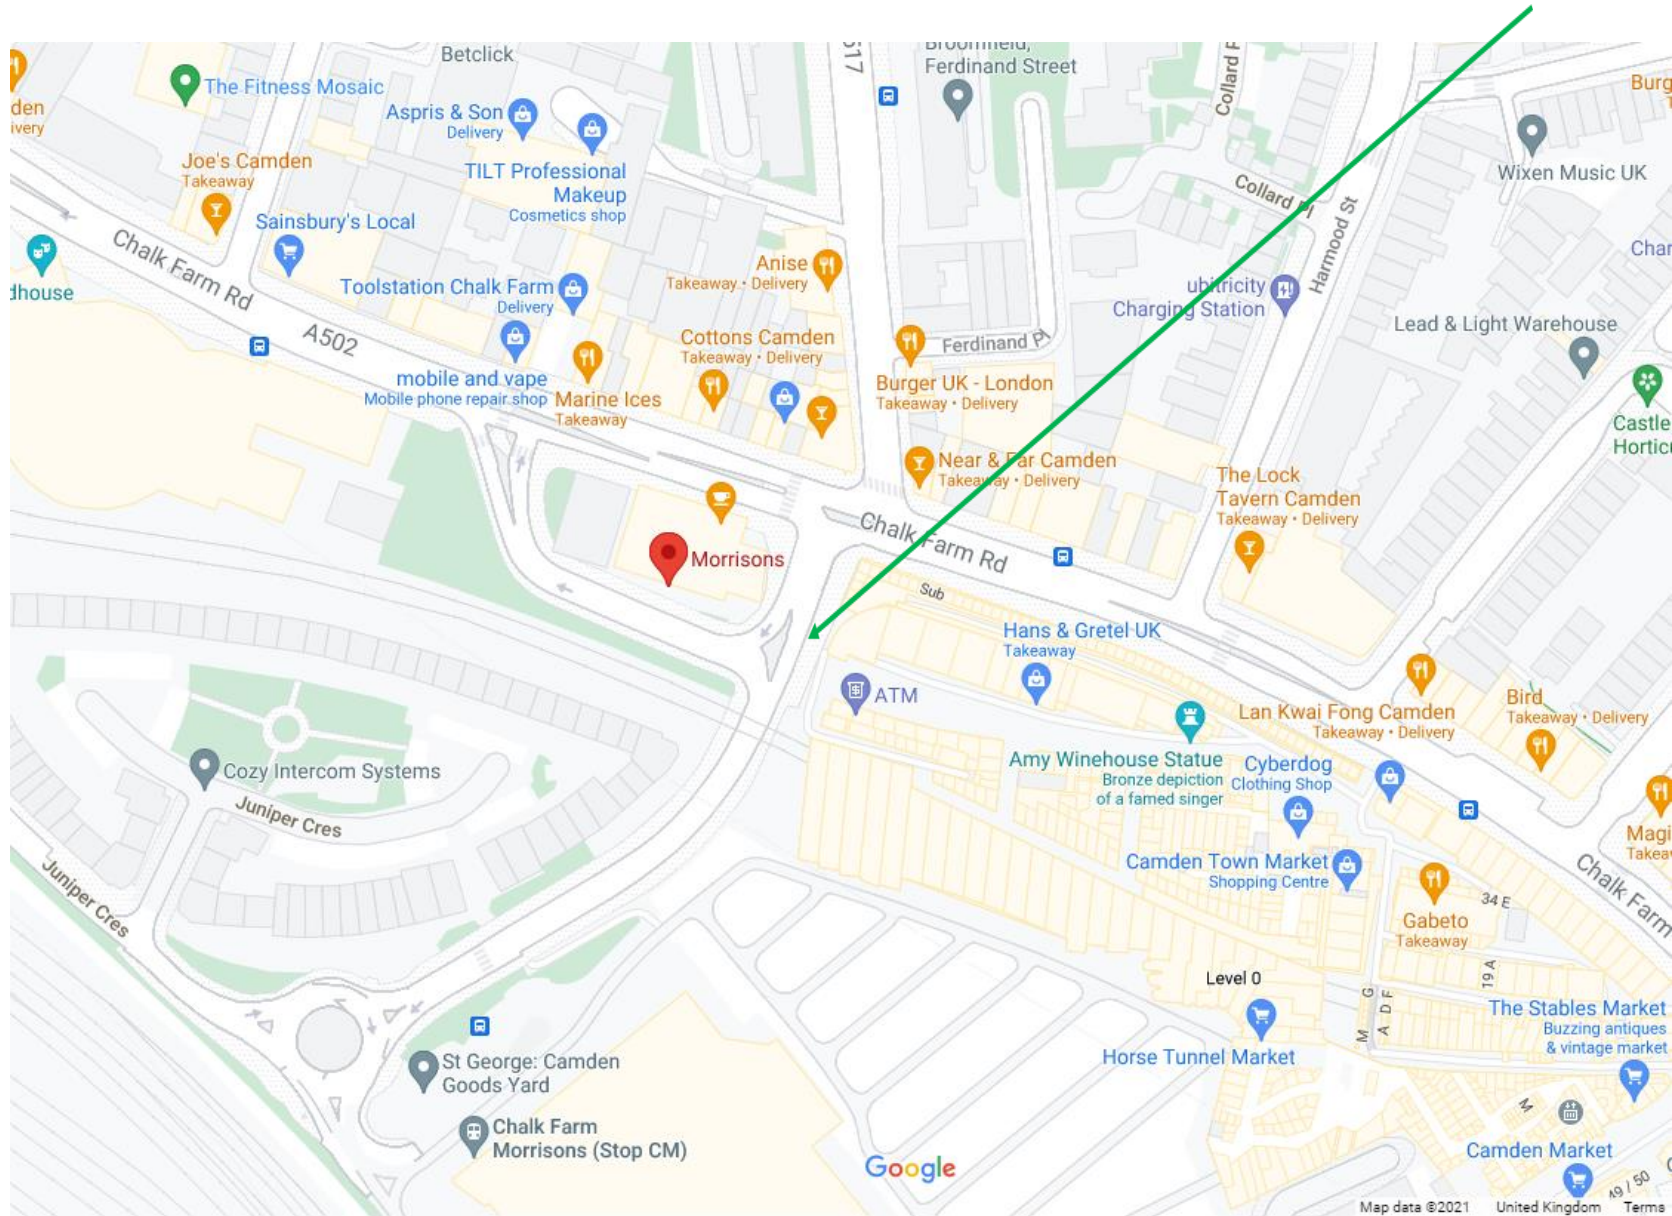

Trees Identification Plan: Juniper Crescent / Chalk Farm Road Junction

27 May 2021

Tree T95

Works: Fell to ground level

Tree T96

Works: Fell to ground level