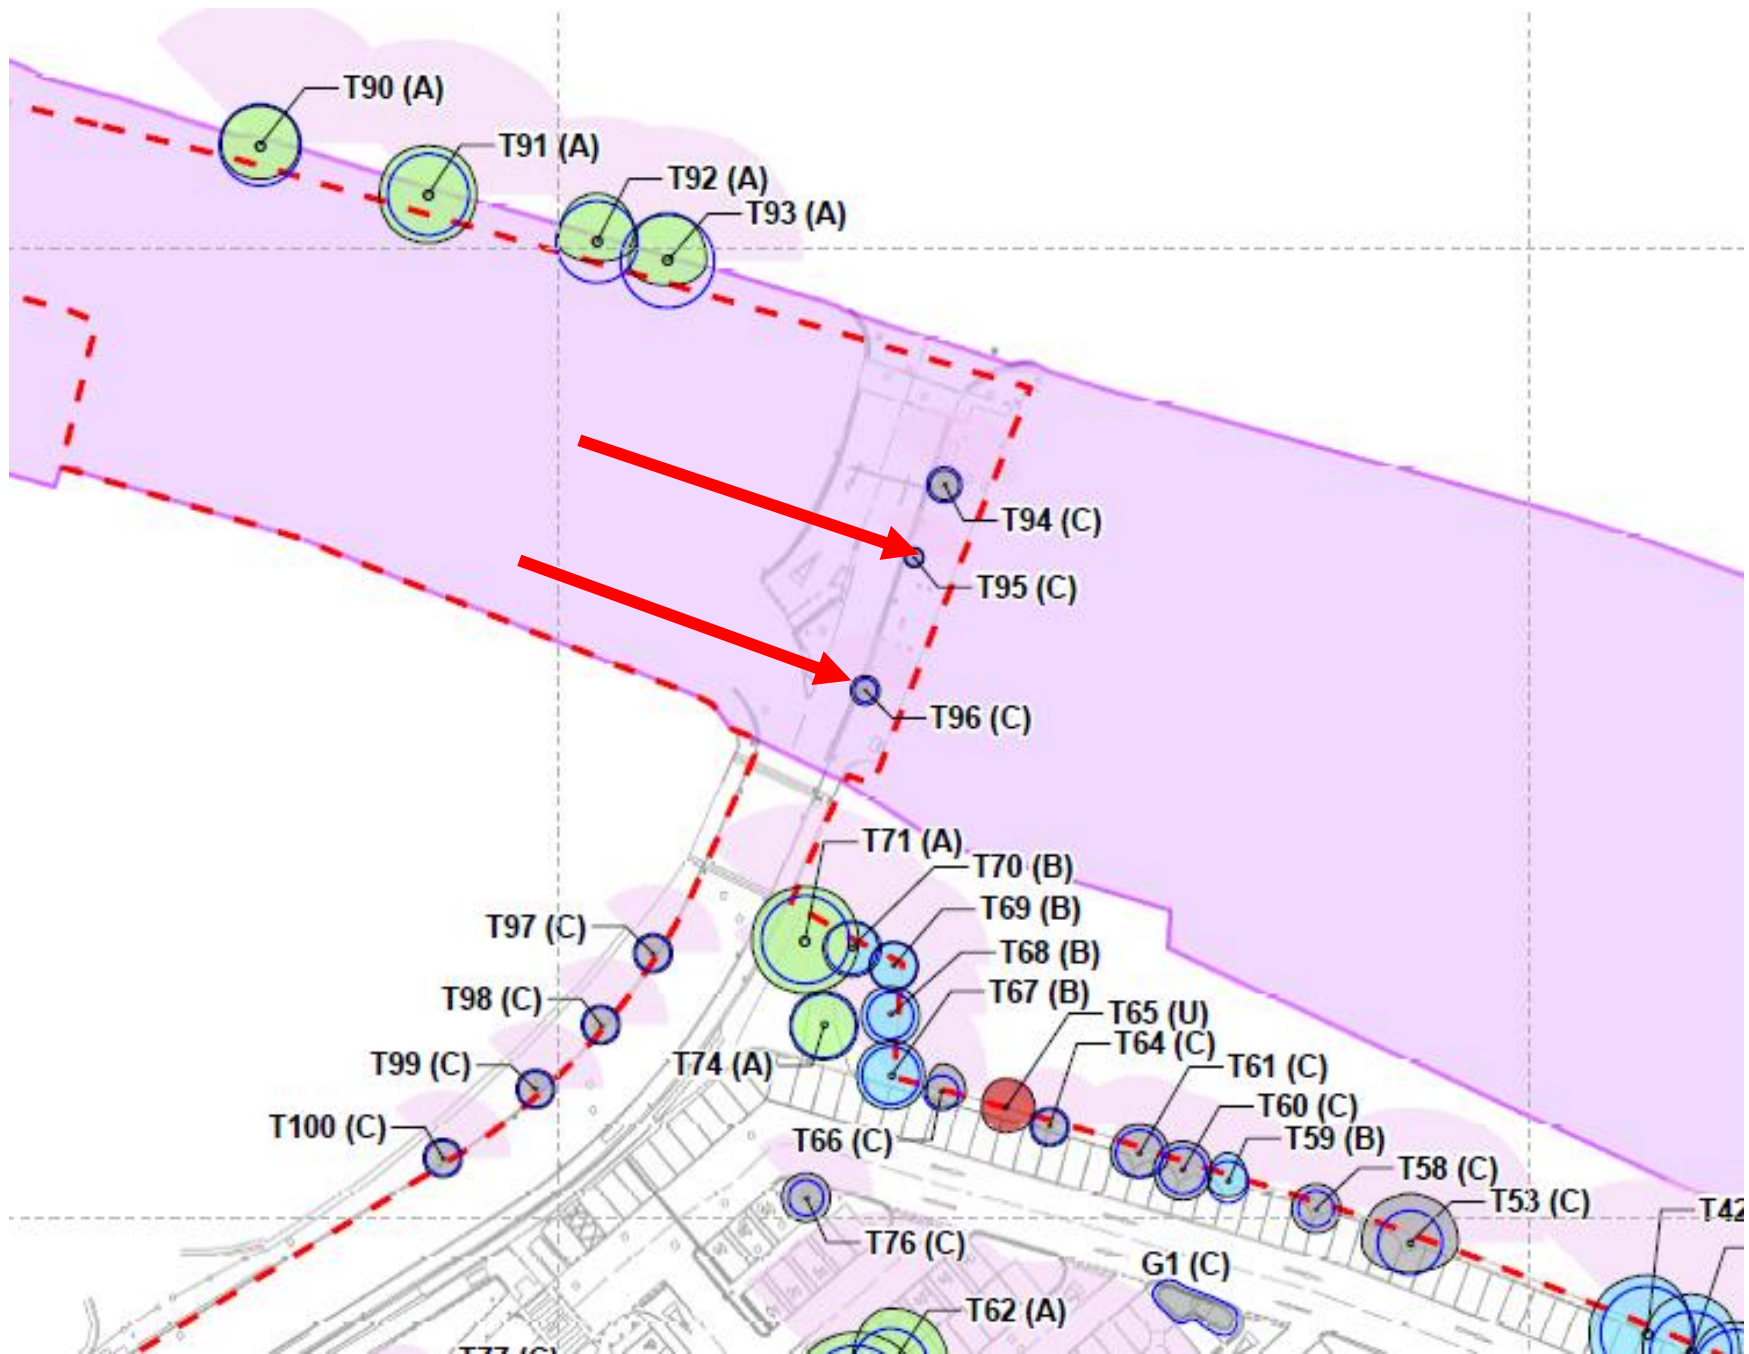

Trees Identification Plan: Juniper Crescent / Chalk Farm Road Junction

27 May 2021

Tree T95

Works: Fell to ground level

Tree T96

Works: Fell to ground level