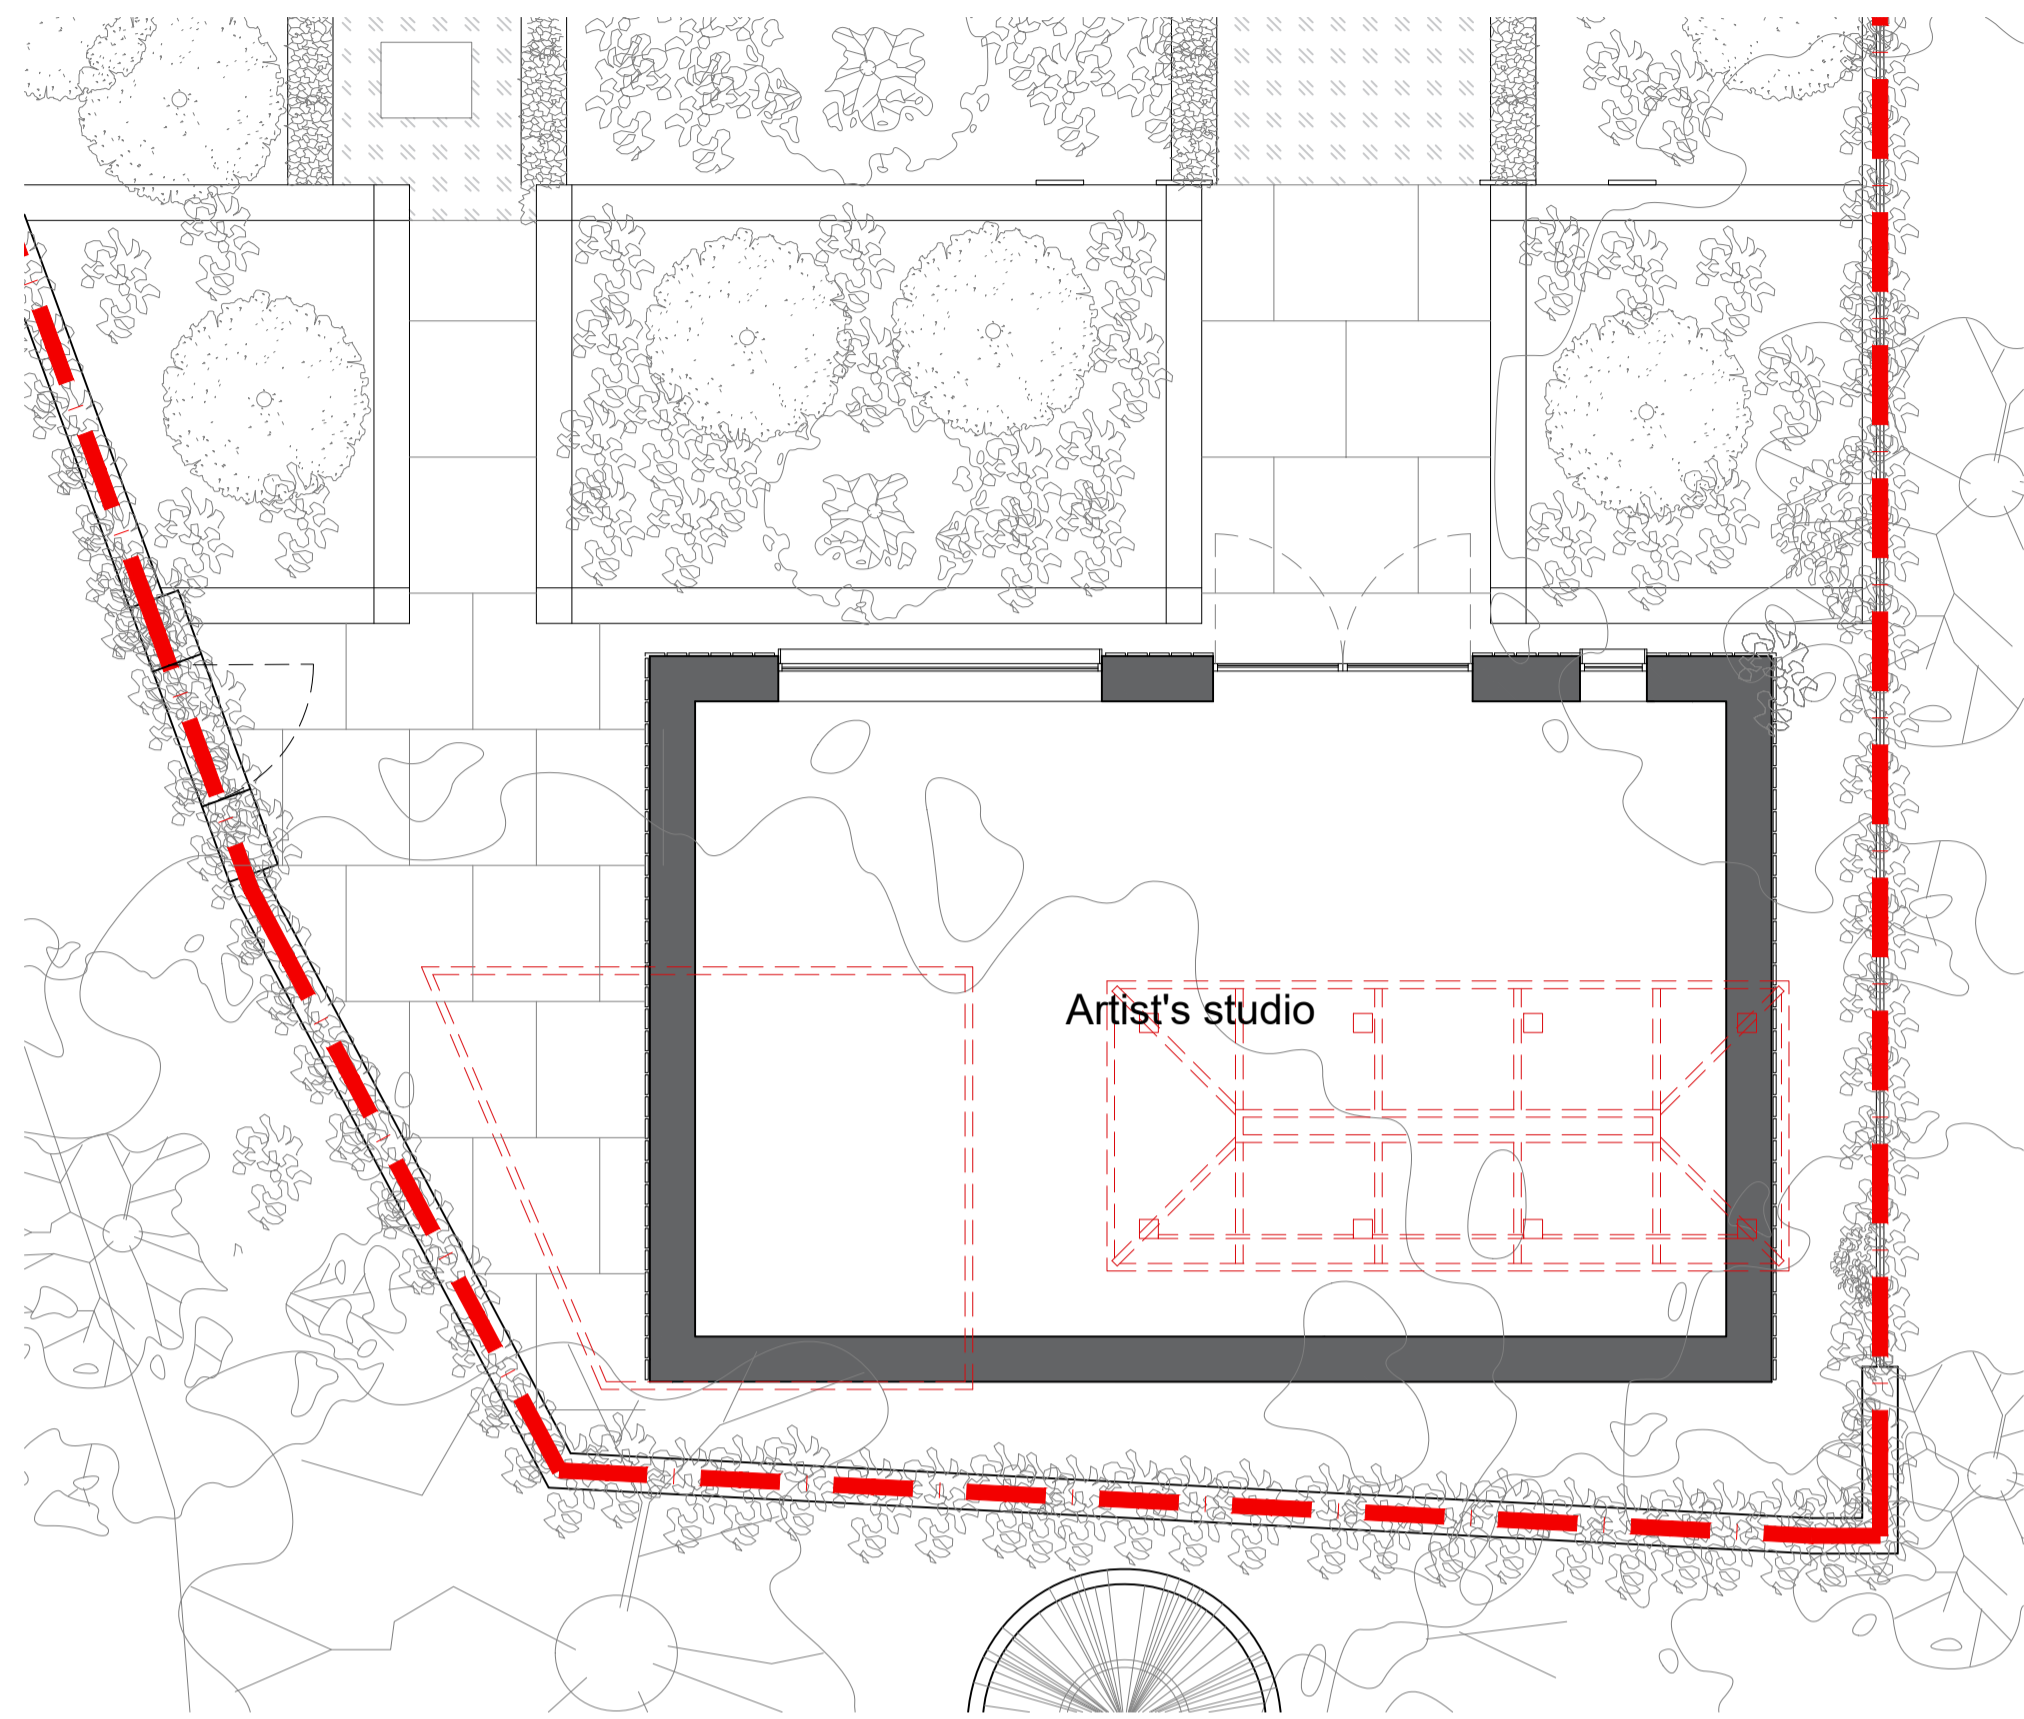

NOTES:

This drawing and details contained therein are copyright and are not to be reproduced without obtaining permission. All dimensions relating to actual site conditions are to be checked on site prior to any works being commissioned or executed. Contractors are not to scale from this drawing and should refer any queries in respect of dimensions to the designers.

01 PROPOSED STUDIO PLAN  
1:50 @ A1

02 PROPOSED ROOF PLAN  
1:50 @ A1

Revision description	Date	Check	Rev

# STUDIO TIVOLI

Project  
Home Studio  
The Old Hall,  
Highgate, London, N6 6BJ

Drawing  
Proposed Plans  
Artist's Garden Studio & Roof Plan

Drawn	Scale	Date
RS	As shown	21-05-21
Job number	Drawing number	Revision
20007	A_PR_100	Ø