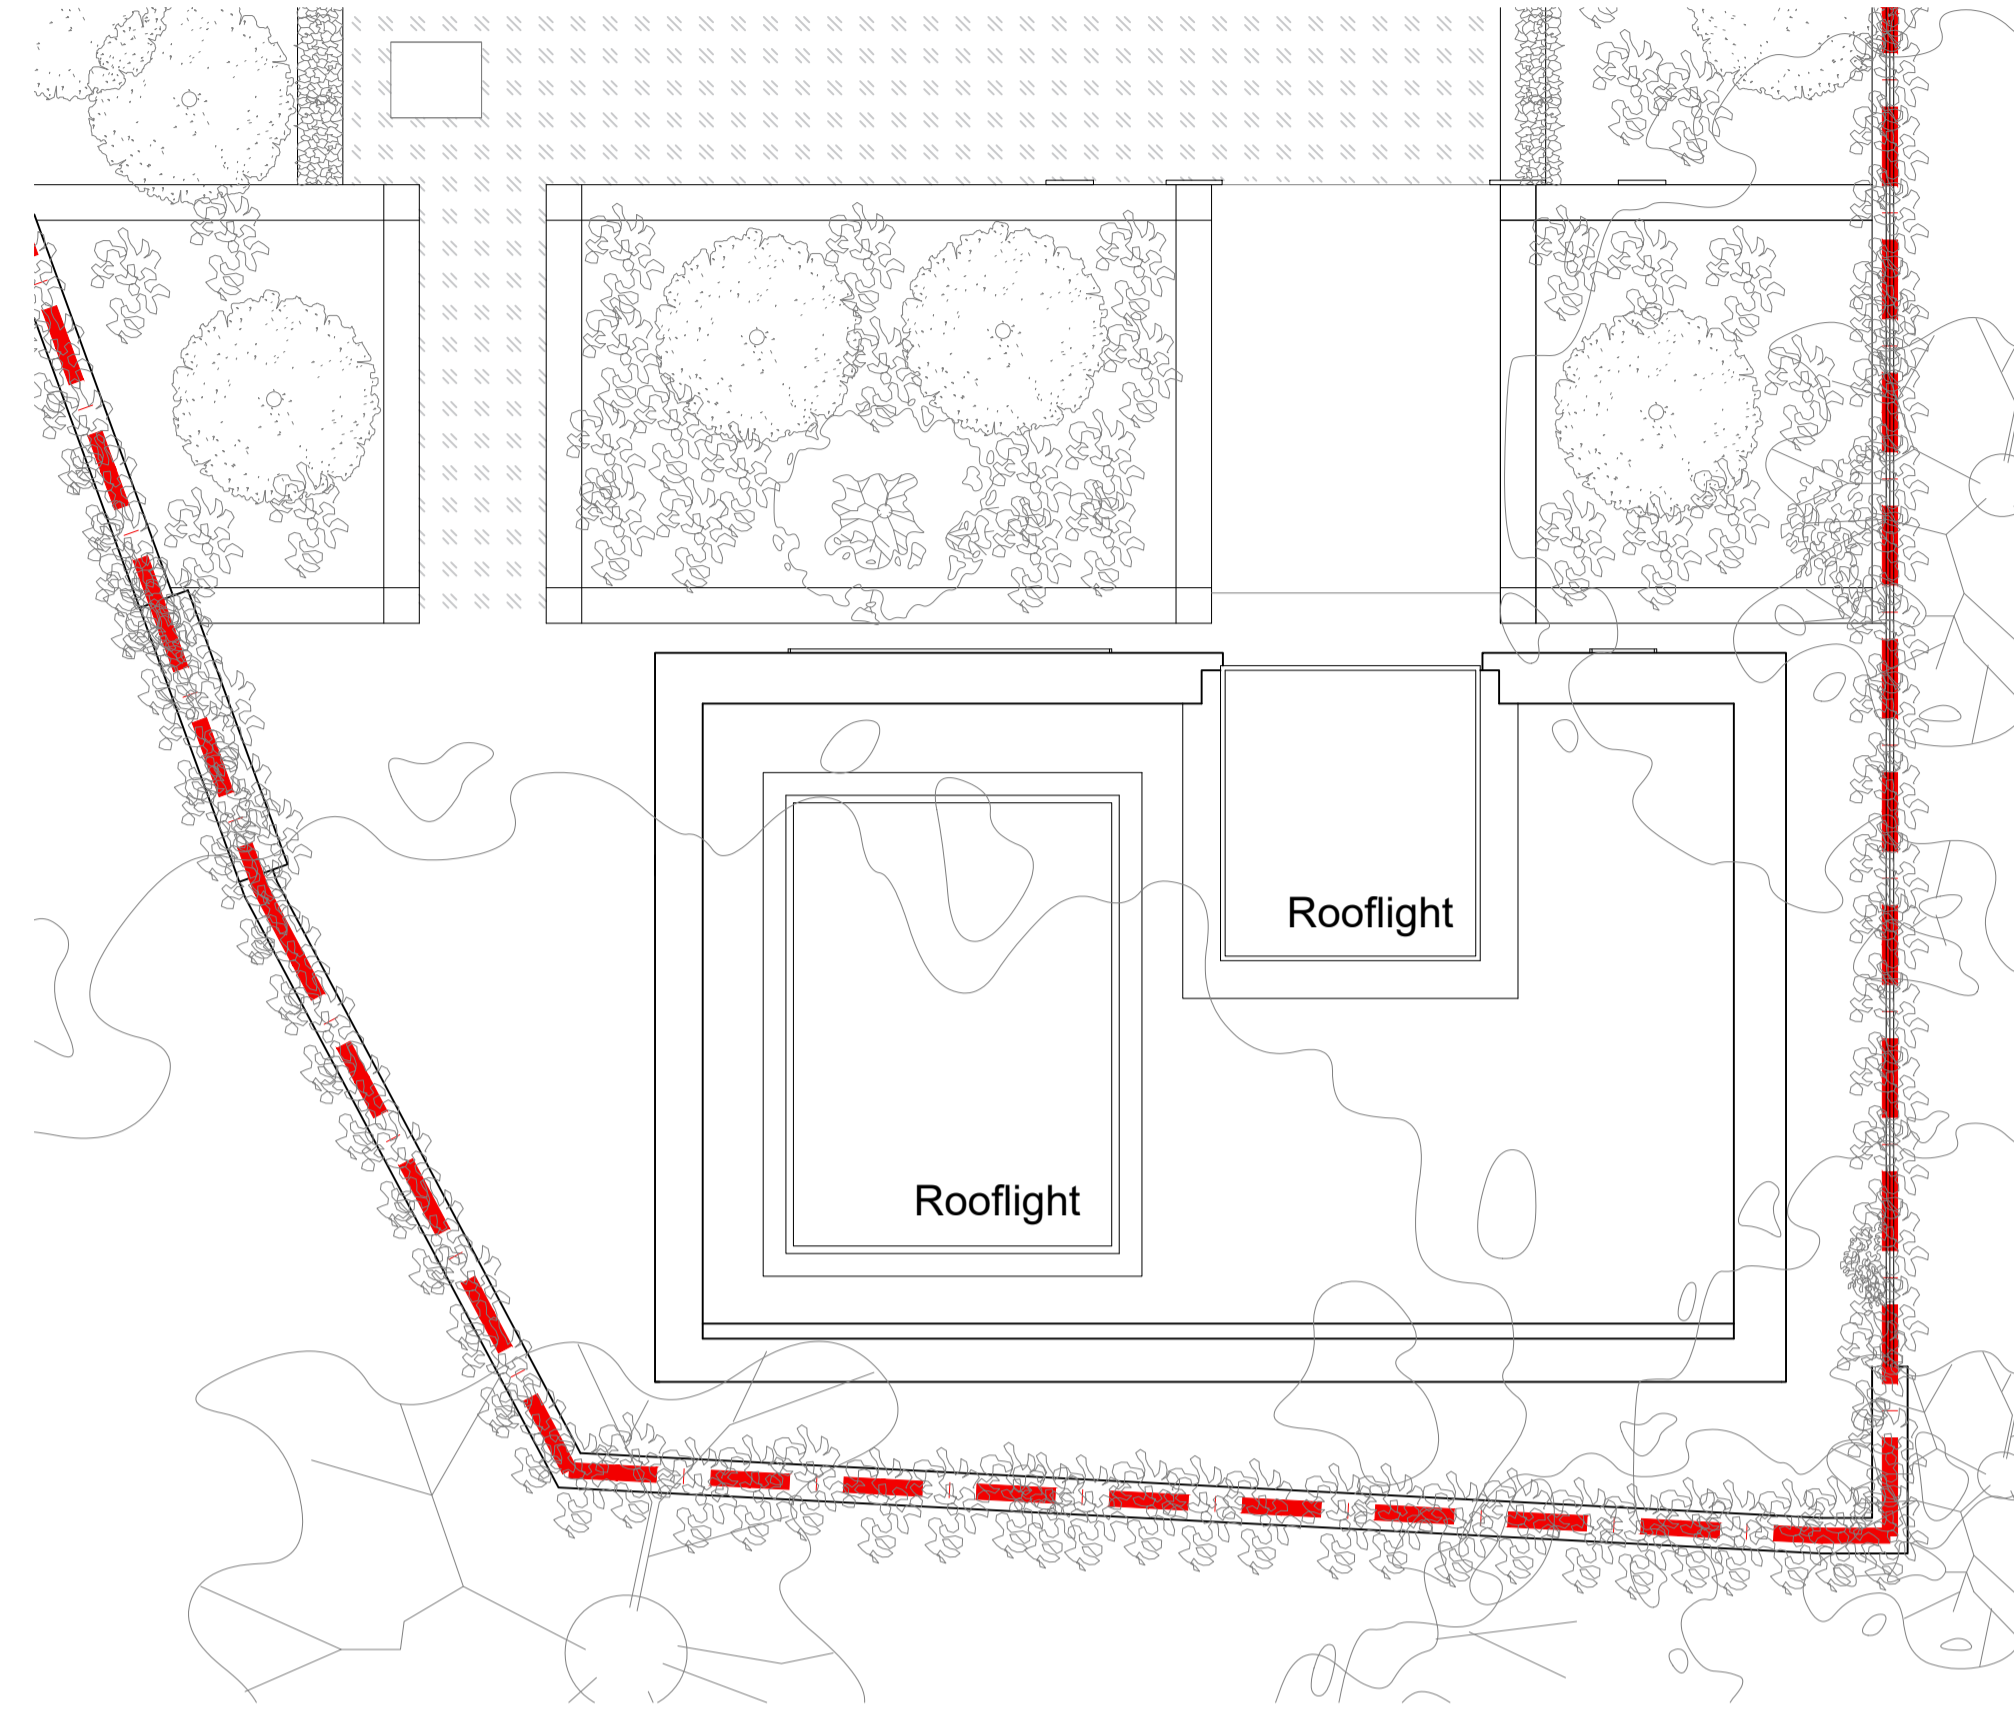

01 PROPOSED STUDIO PLAN  
1:50 @ A1

02 PROPOSED ROOF PLAN  
1:50 @ A1

Revision description	Date	Check	Rev

# STUDIO TIVOLI

Project  
Home Studio  
The Old Hall,  
Highgate, London, N6 6BJ

Drawing  
Proposed Plans  
Artist's Garden Studio & Roof Plan

Drawn	Scale	Date
RS	As shown	21-05-21
Job number	Drawing number	Revision
20007	A_PR_100	Ø