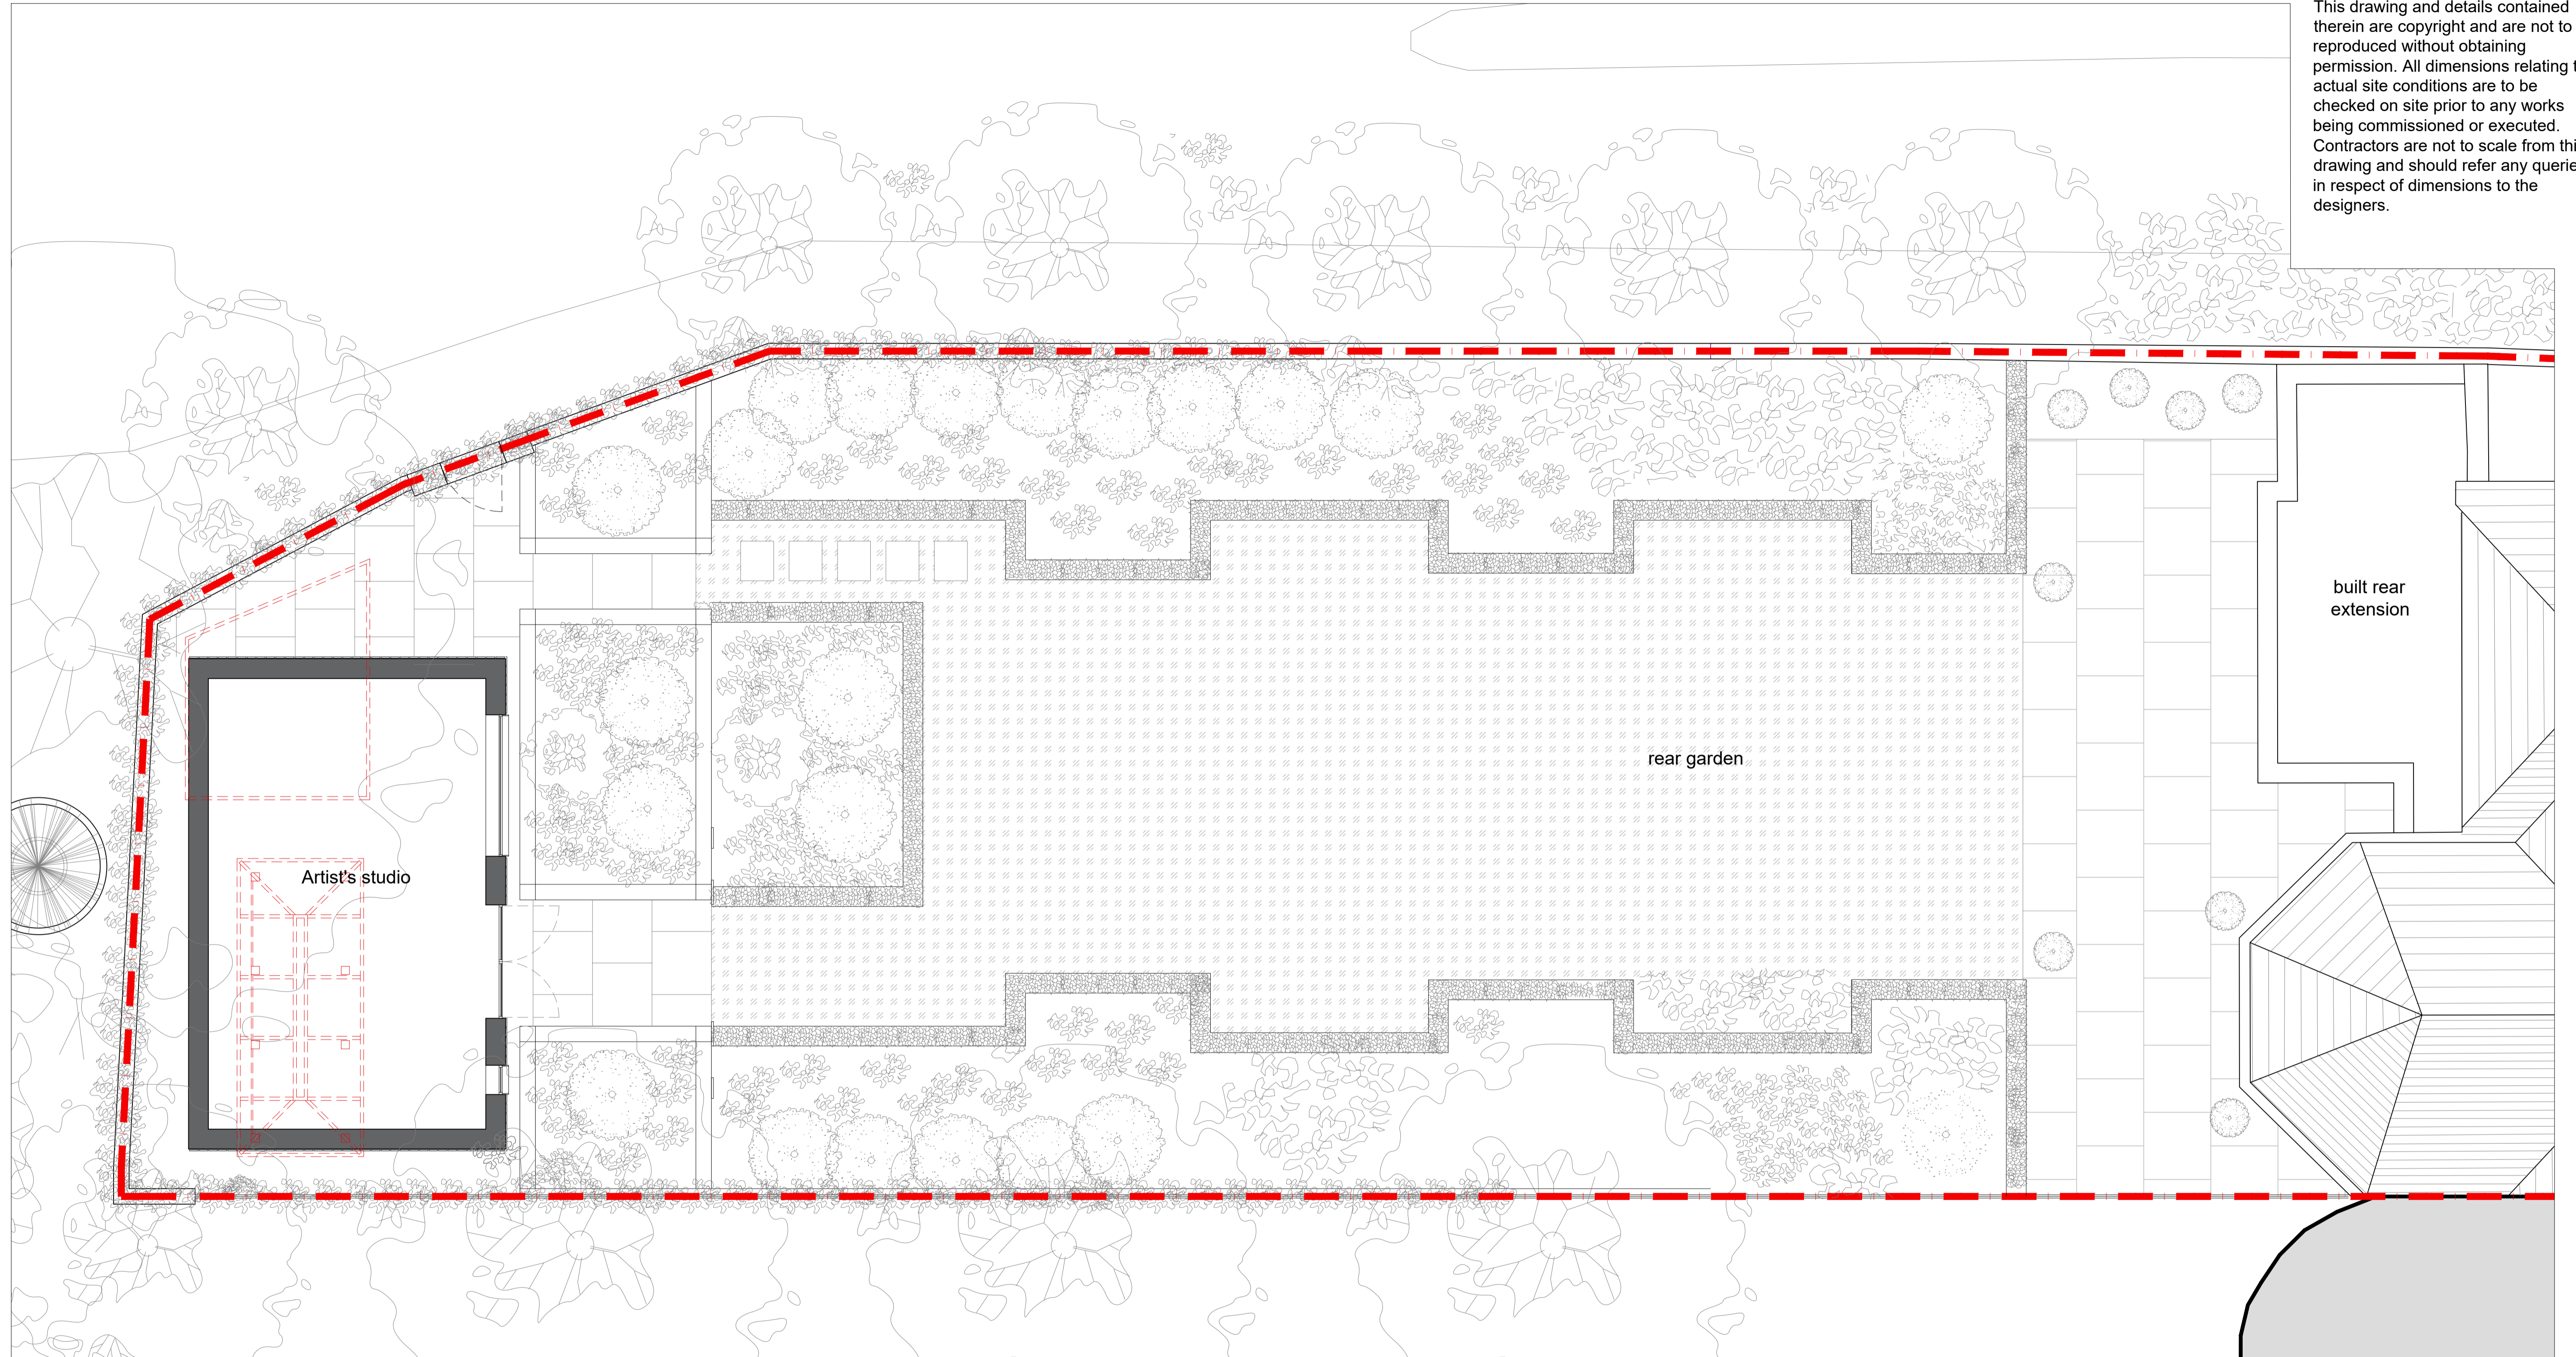

NOTES:
 This drawing and details contained therein are copyright and are not to be reproduced without obtaining permission. All dimensions relating to actual site conditions are to be checked on site prior to any works being commissioned or executed. Contractors are not to scale from this drawing and should refer any queries in respect of dimensions to the designers.

01 PROPOSED STUDIO PLAN
 1:50 @ A1

Revision description	Date	Check	Rev

STUDIO TIVOLI

Project
 Home Studio
 The Old Hall,
 Highgate, London, N6 6BJ

Drawing
 Proposed Plans
 Artist's Garden Studio Plan

Drawn	Scale	Date
RS	As shown	21-05-21
Job number	Drawing number	Revision
20007	A_PR_010	Ø