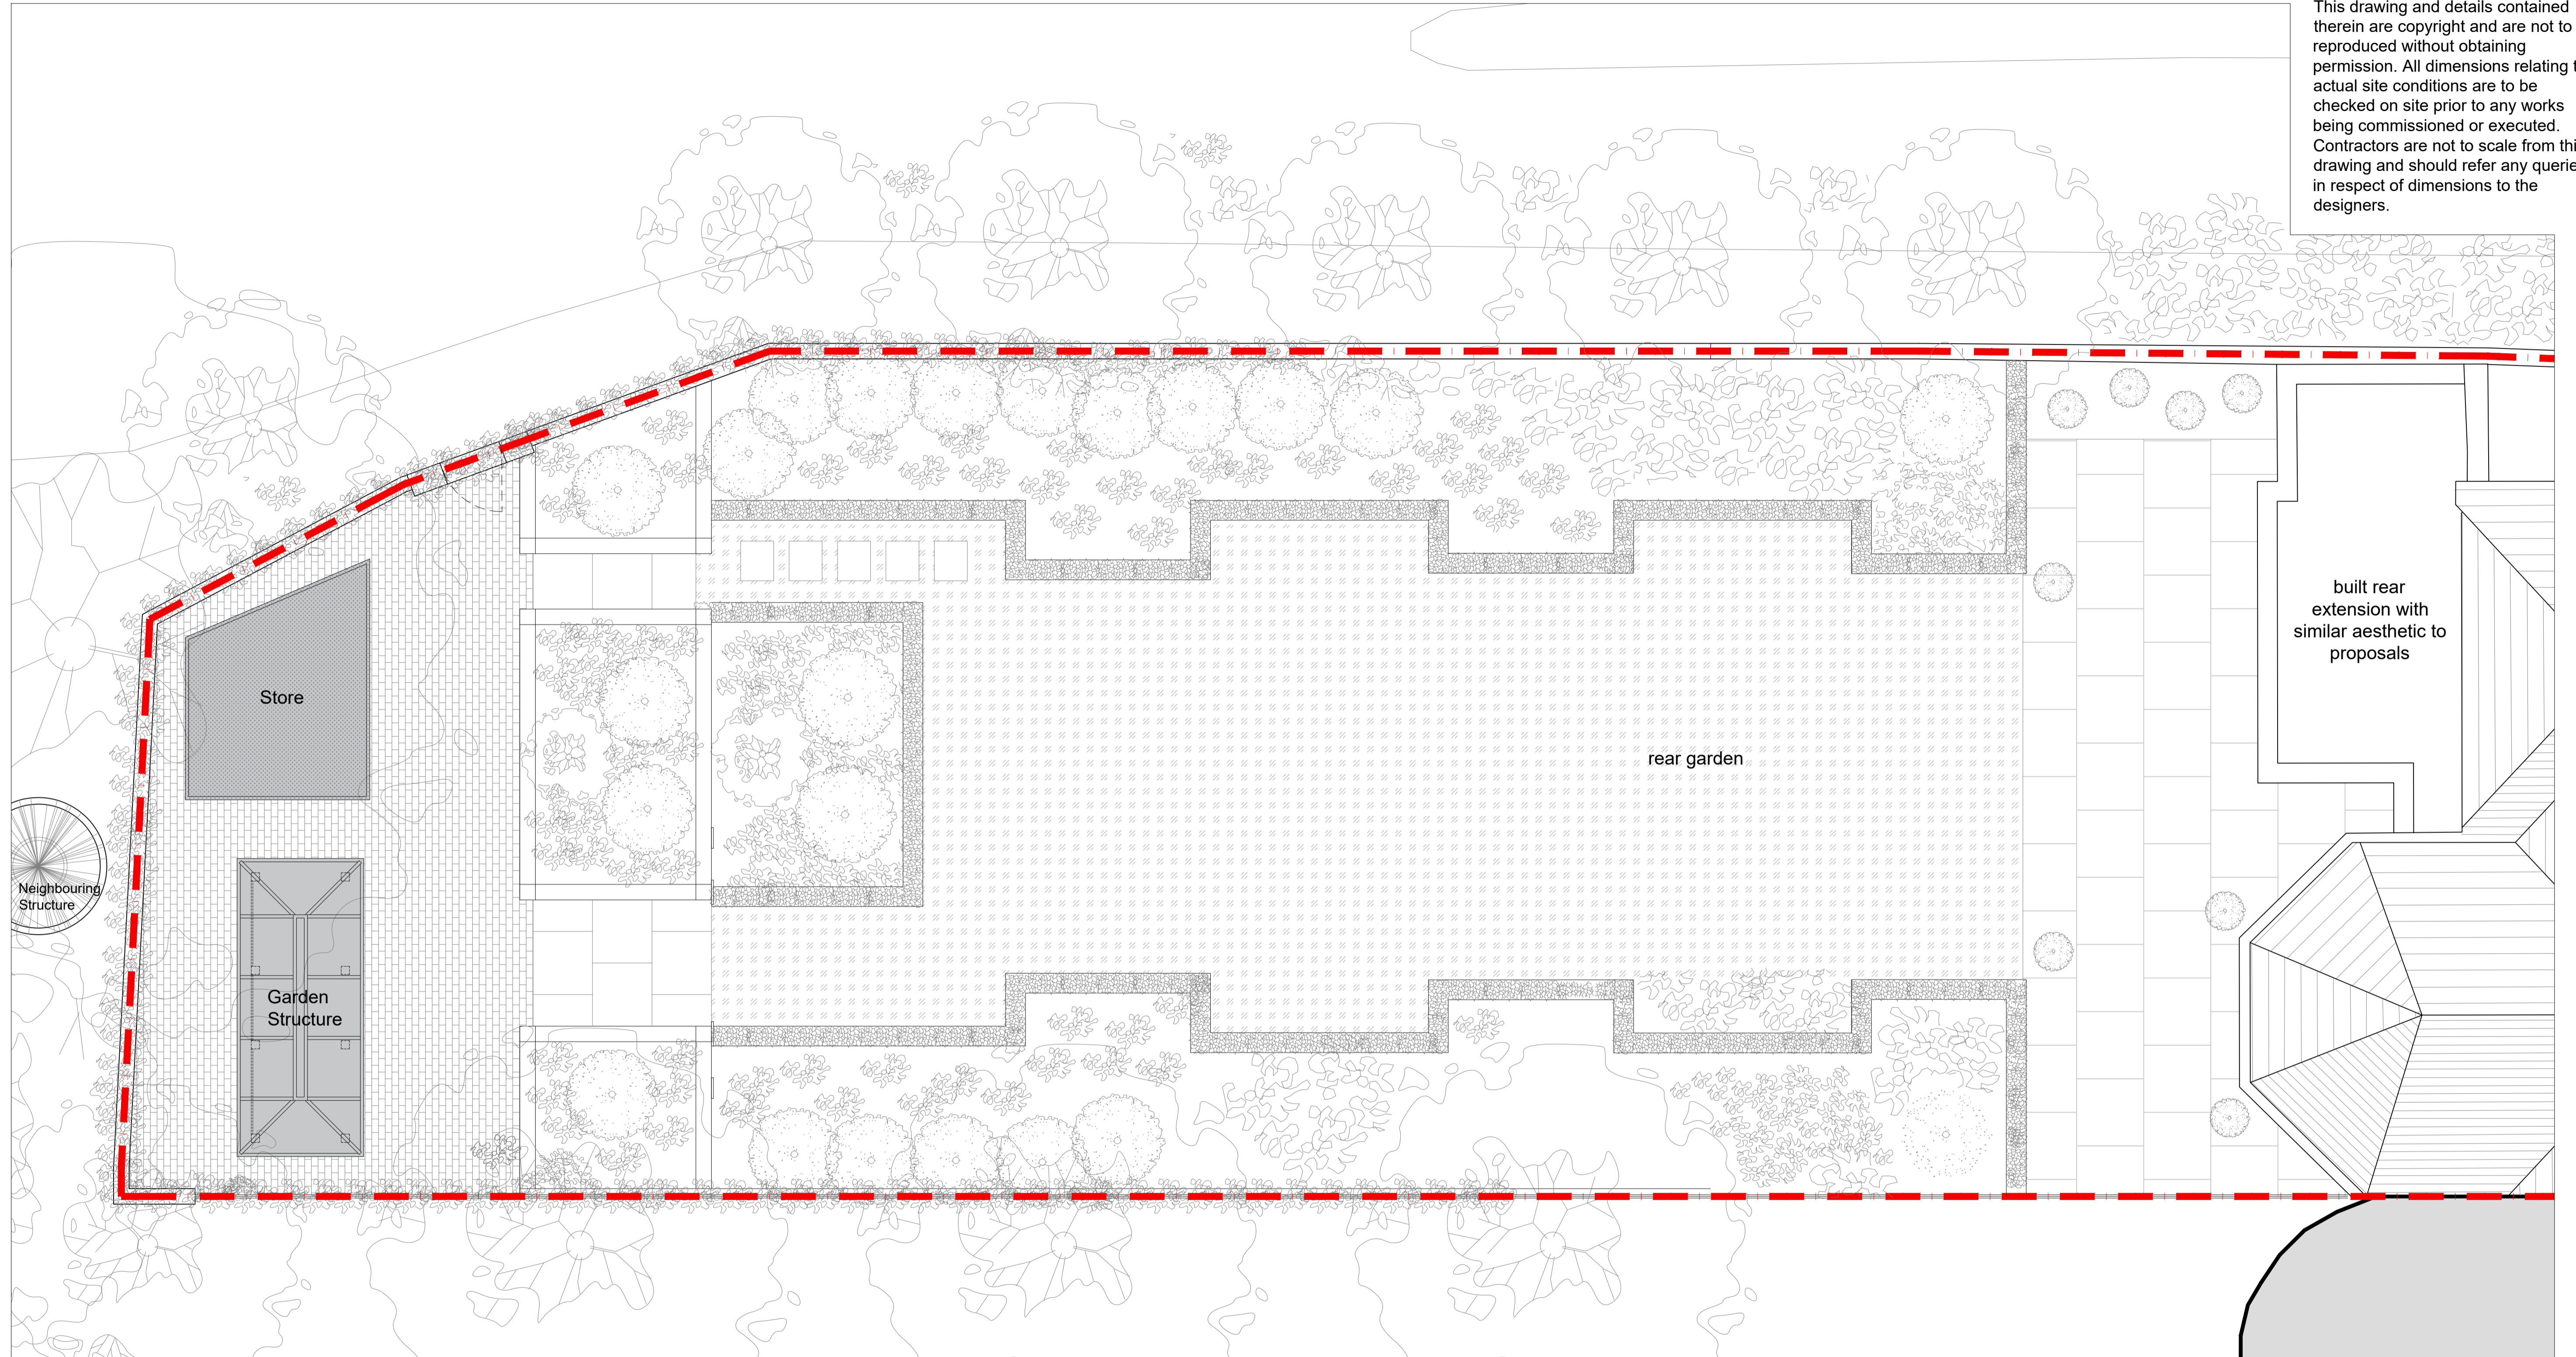

NOTES:
 This drawing and details contained therein are copyright and are not to be reproduced without obtaining permission. All dimensions relating to actual site conditions are to be checked on site prior to any works being commissioned or executed. Contractors are not to scale from this drawing and should refer any queries in respect of dimensions to the designers.

01 EXISTING GARDEN PLAN
 1:50 @ A1

Revision description	Date	Check	Rev

**STUDIO
 TIVOLI**

Project
 Home Studio
 The Old Hall,
 Highgate, London, N6 6BJ

Drawing
 Existing Plans
 Existing Garden Plan

Drawn	Scale	Date
RS	As shown	21-05-21
Job number	Drawing number	Revision
20007	A_EX_010	Ø