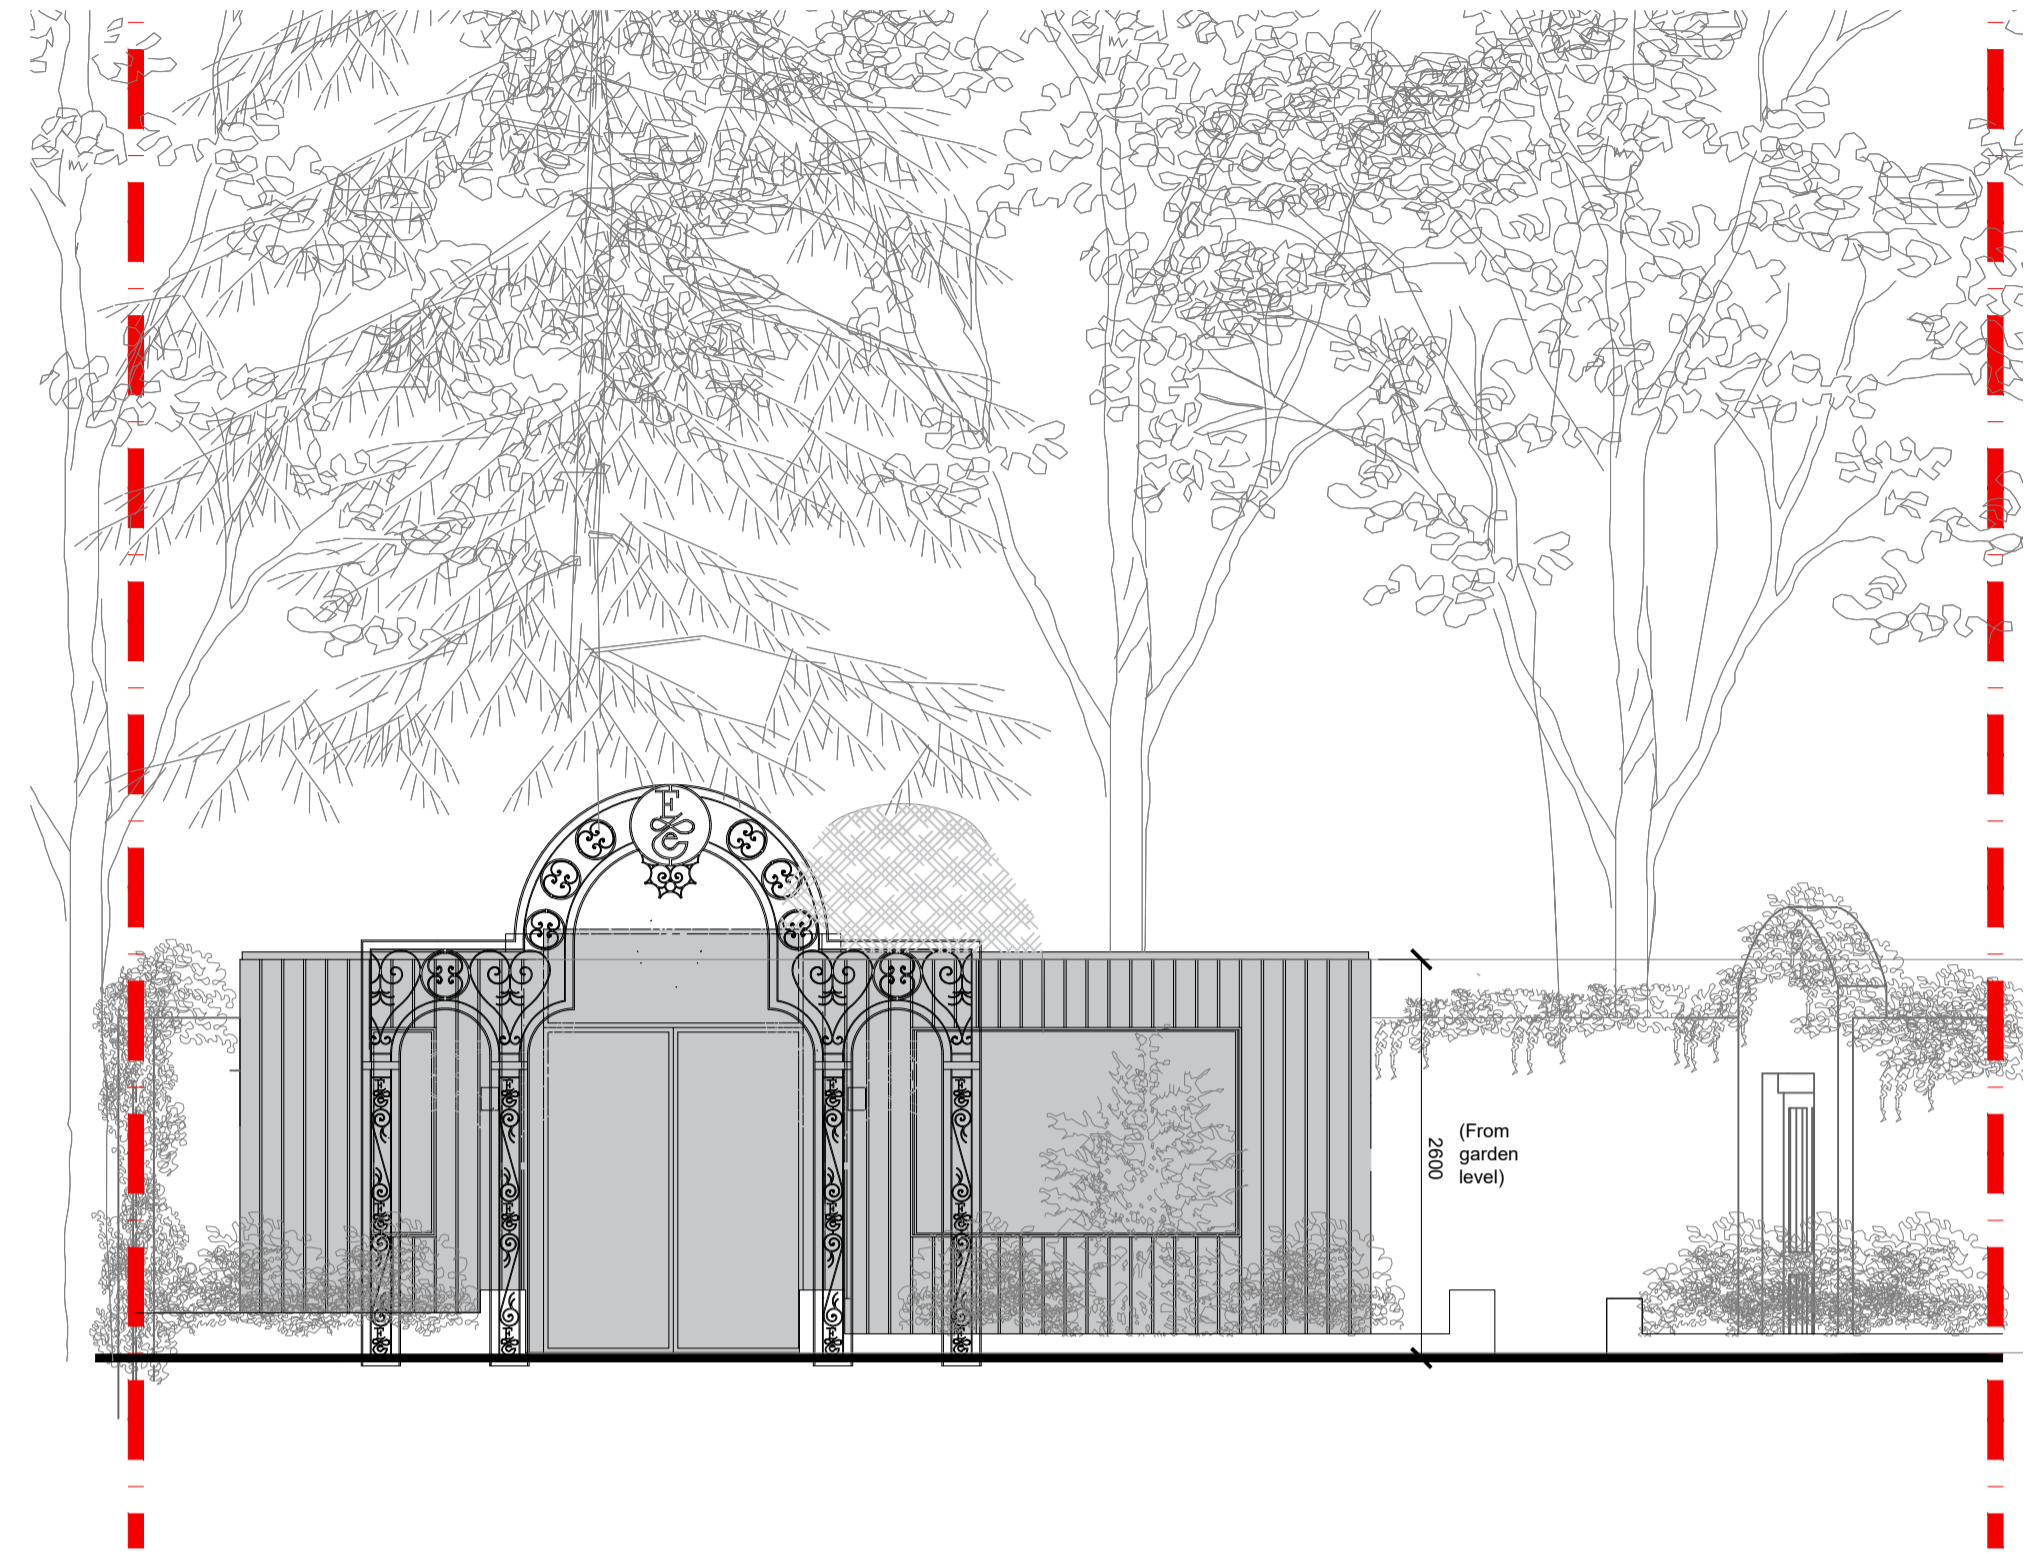

NOTES:
This drawing and details contained therein are copyright and are not to be reproduced without obtaining permission. All dimensions relating to actual site conditions are to be checked on site prior to any works being commissioned or executed. Contractors are not to scale from this drawing and should refer any queries in respect of dimensions to the designers.

01 PROPOSED GARDEN STUDIO - FRONT ELEVATION
1:50 @ A1