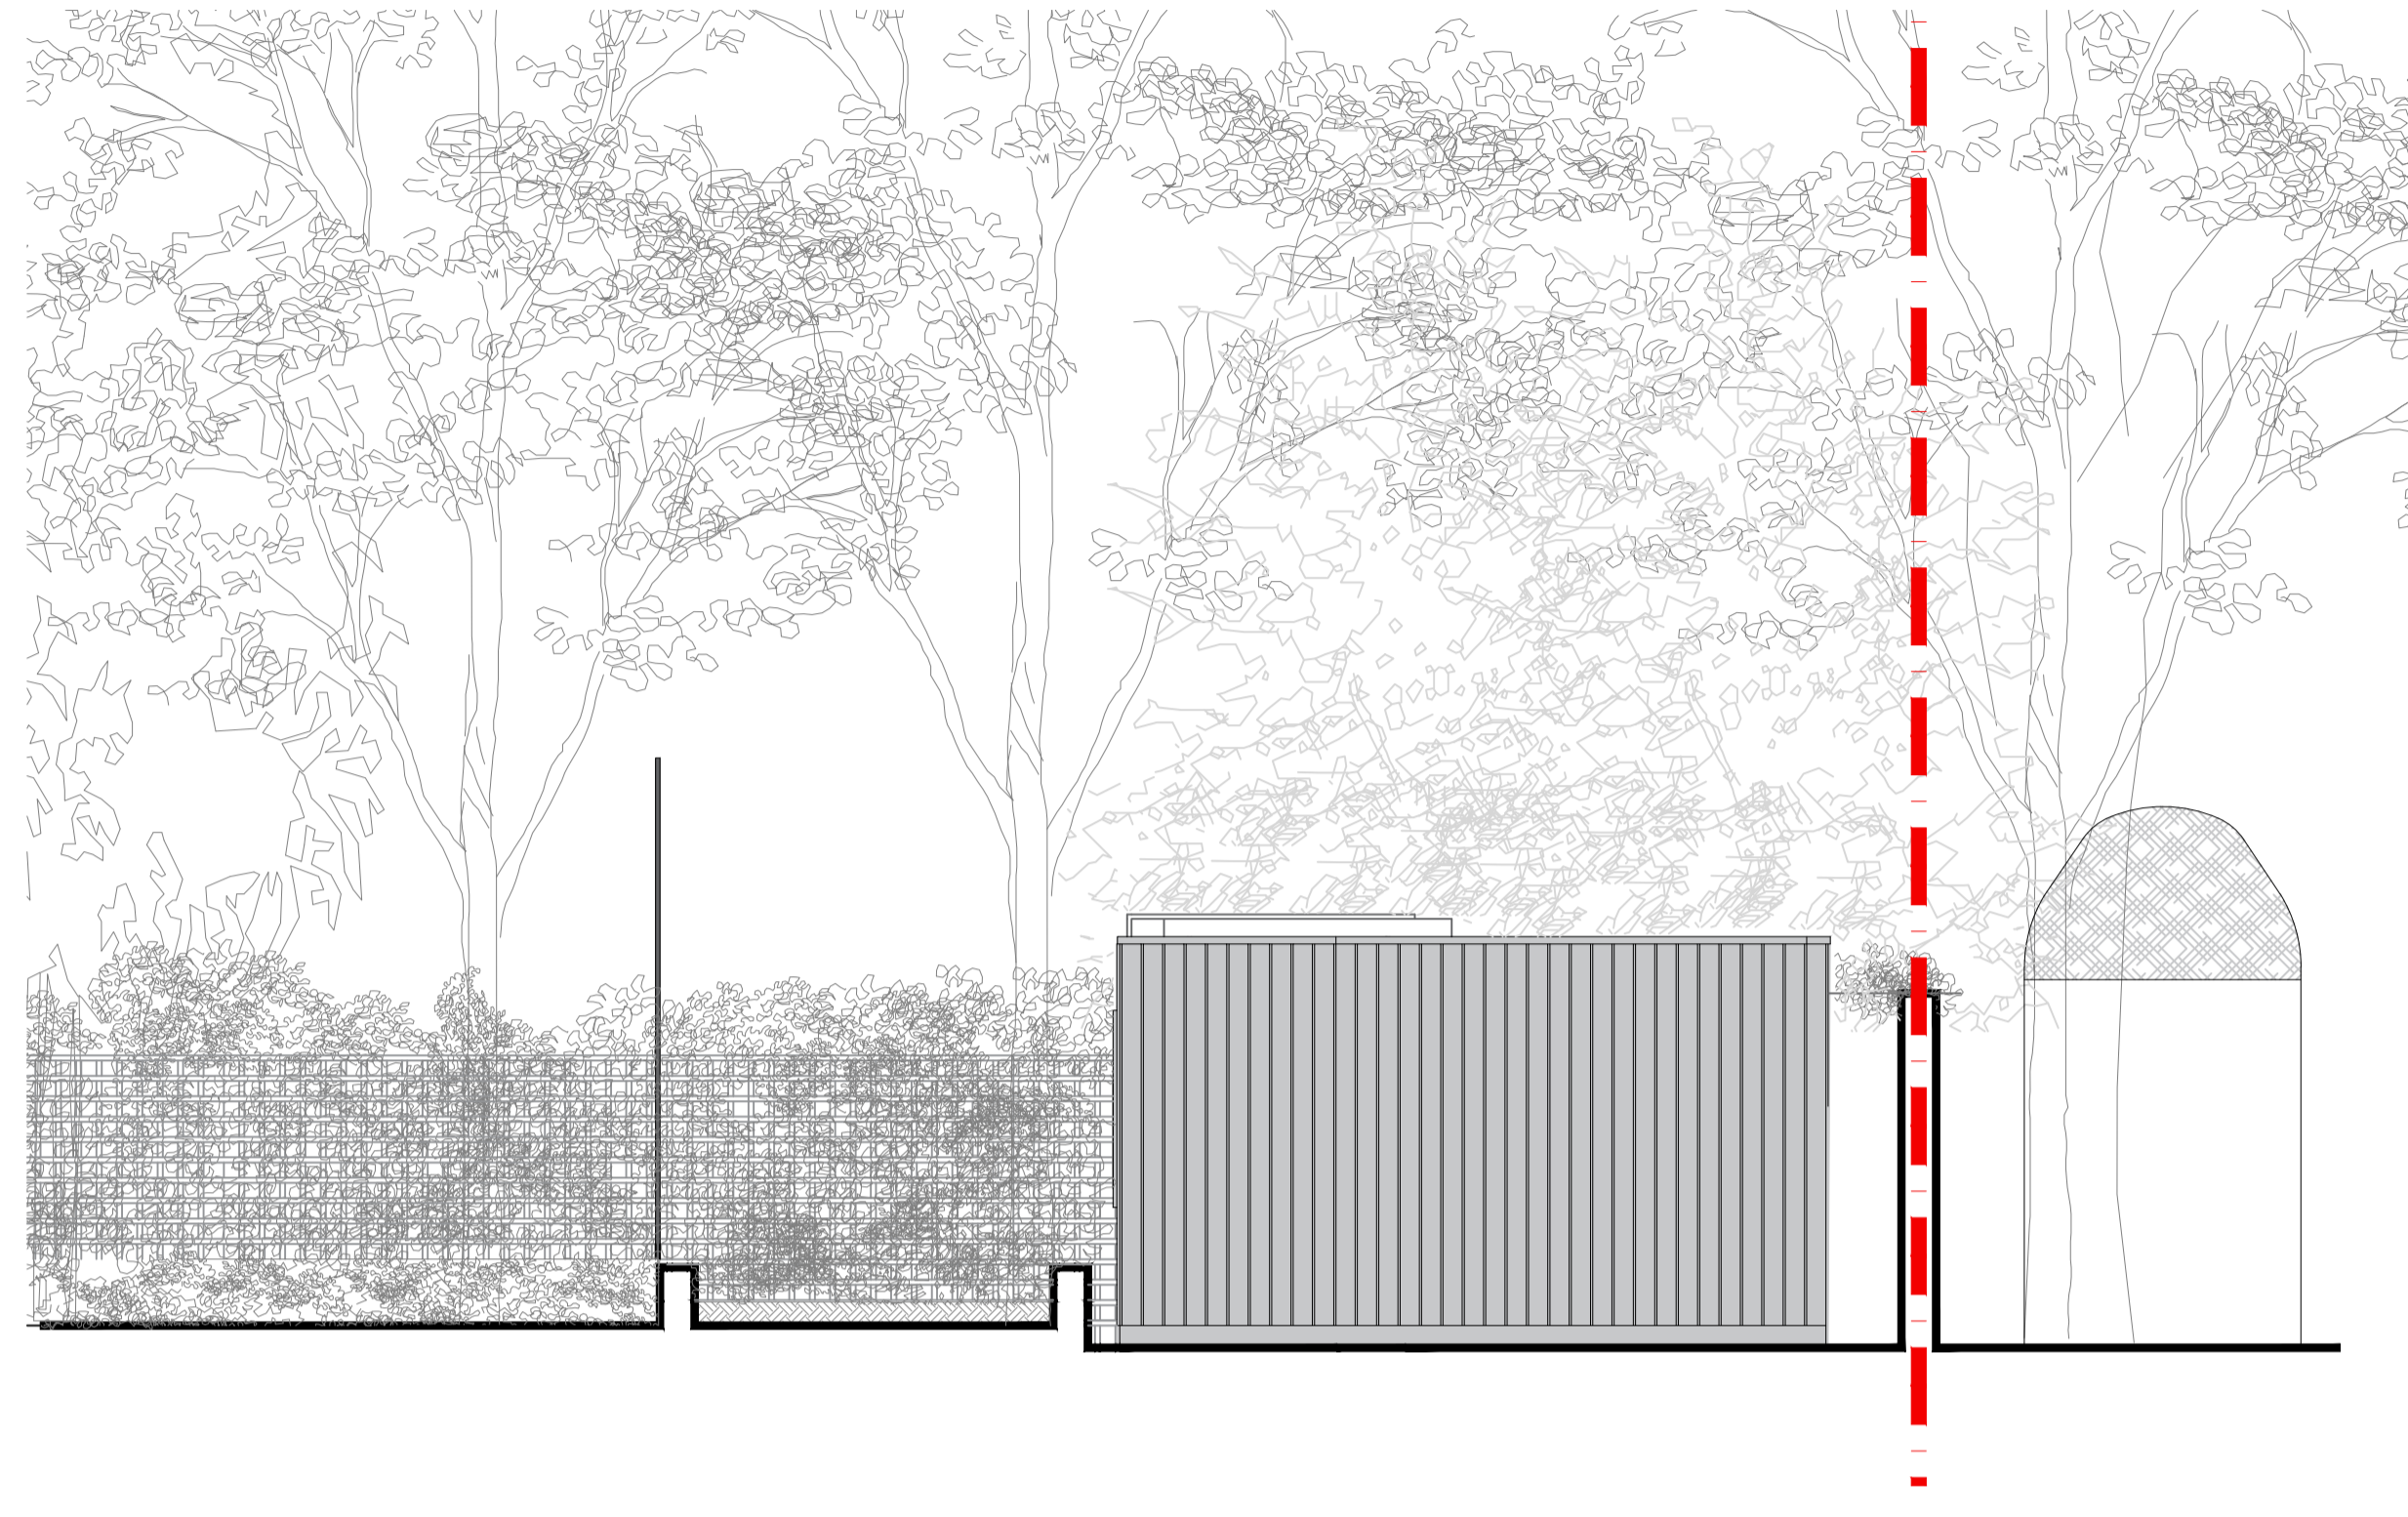

02 PROPOSED GARDEN STUDIO - SIDE ELEVATION
1:50 @ A1