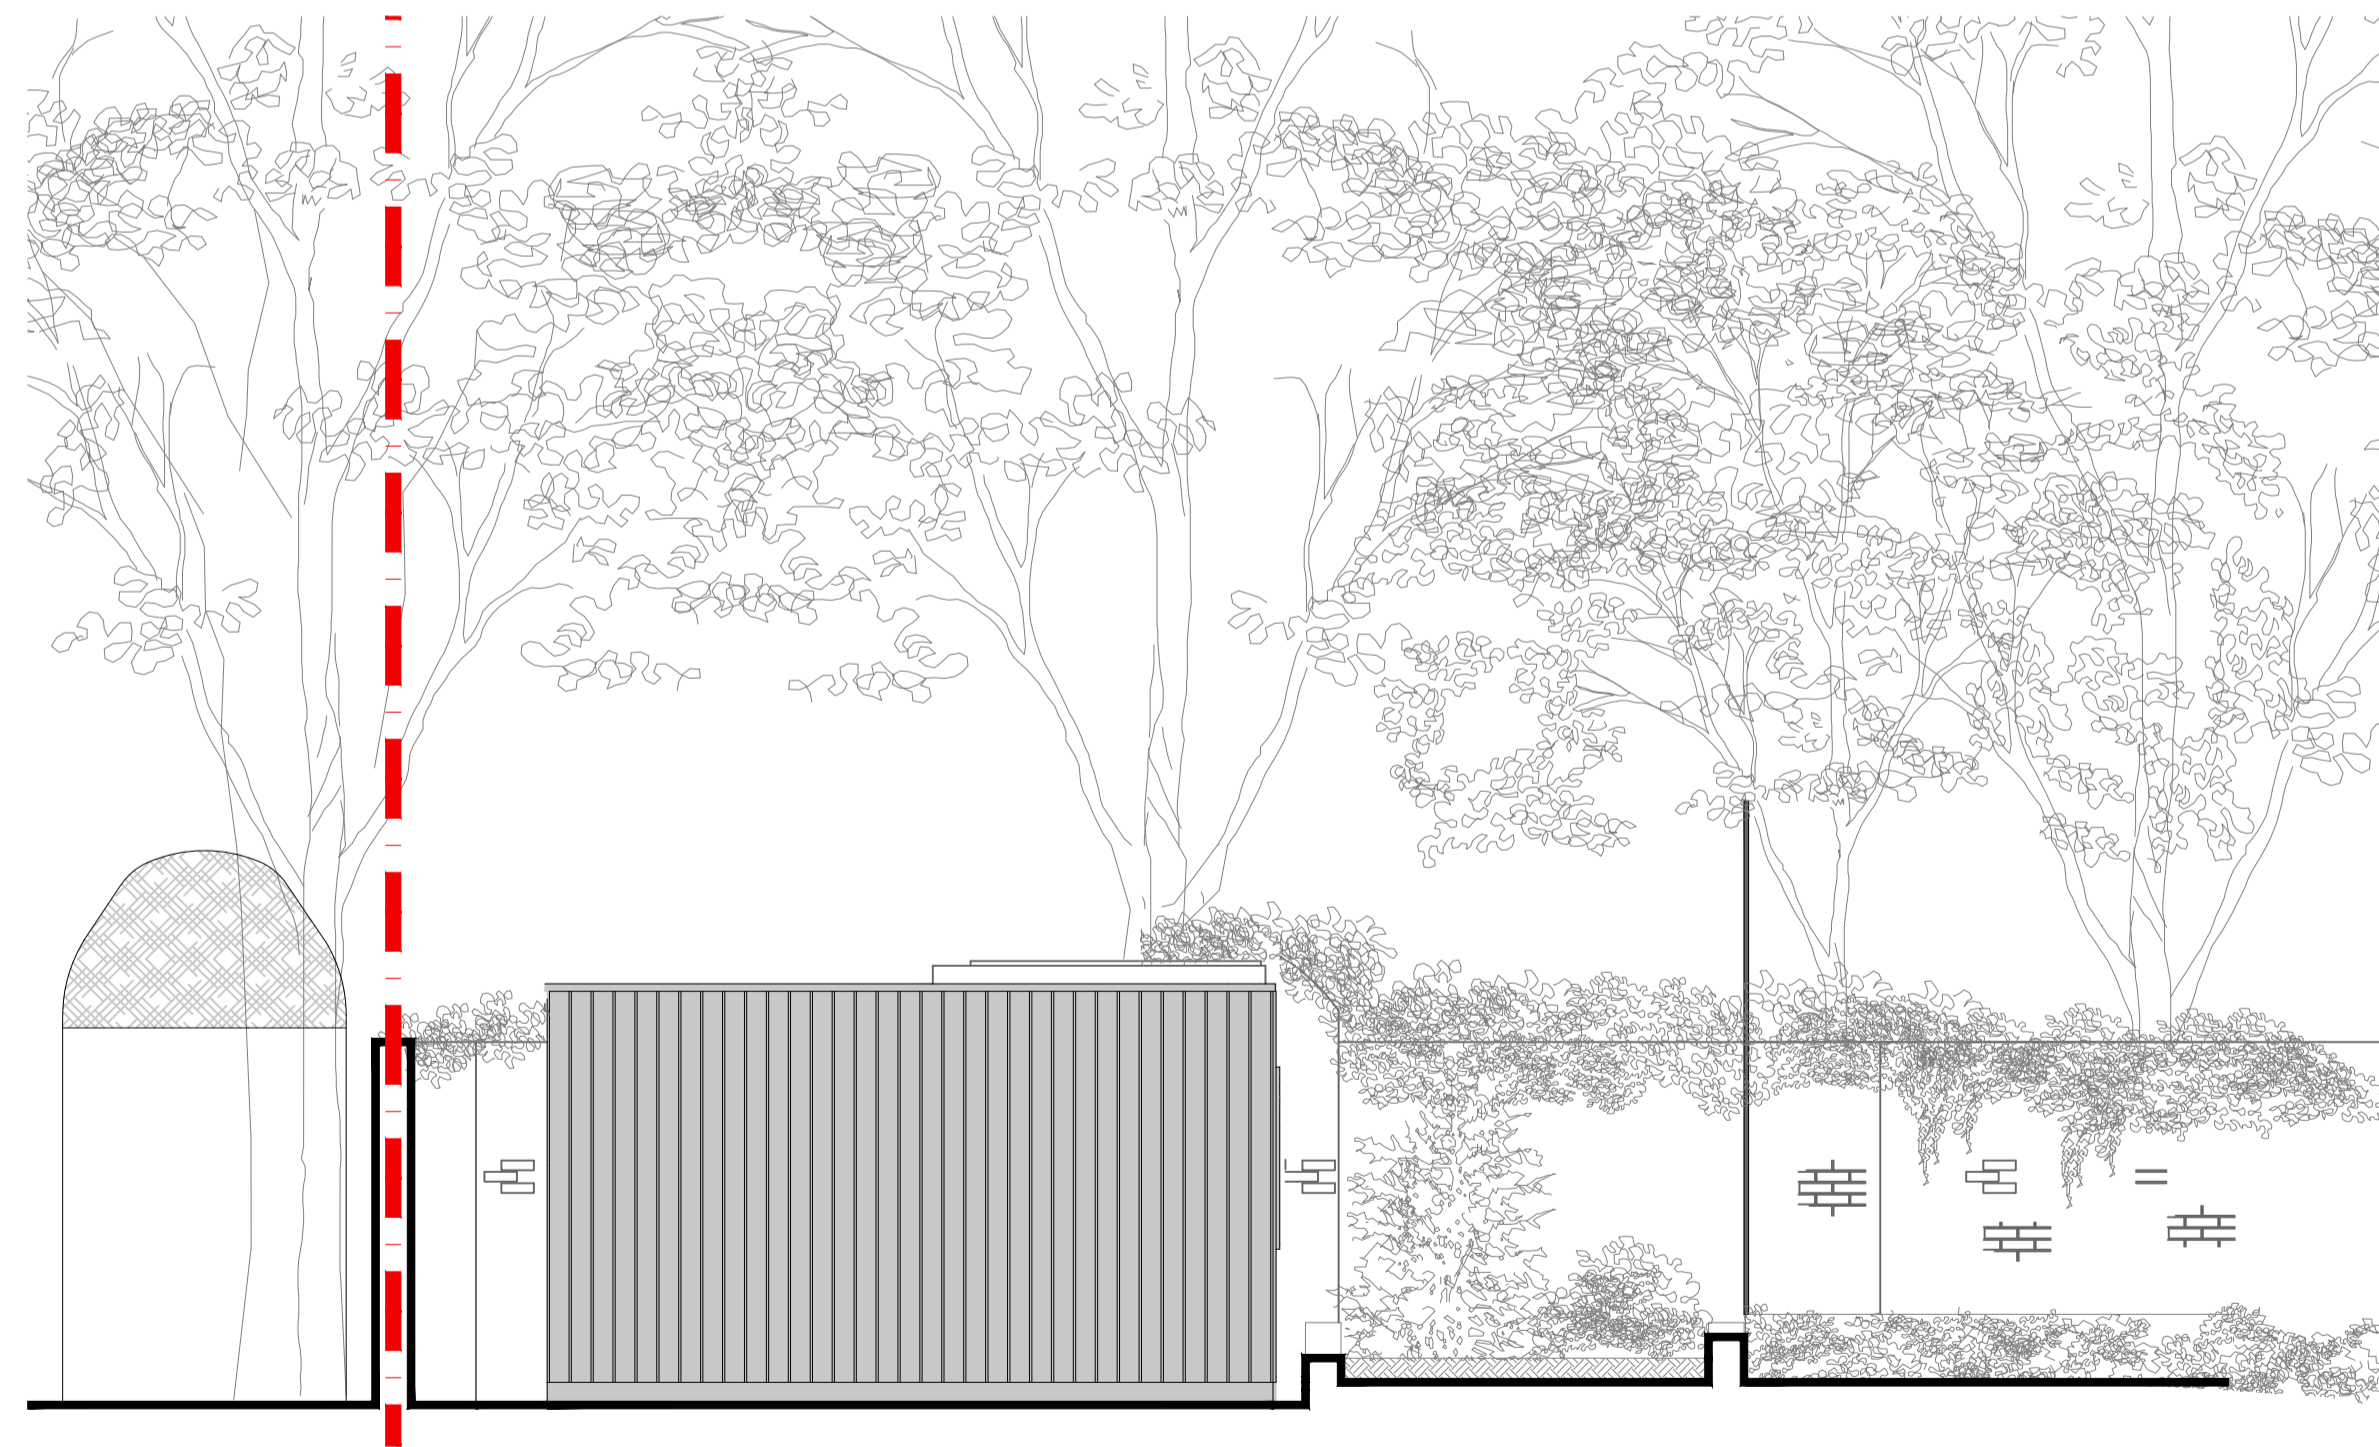

04 PROPOSED GARDEN STUDIO - SIDE ELEVATION
1:50 @ A1