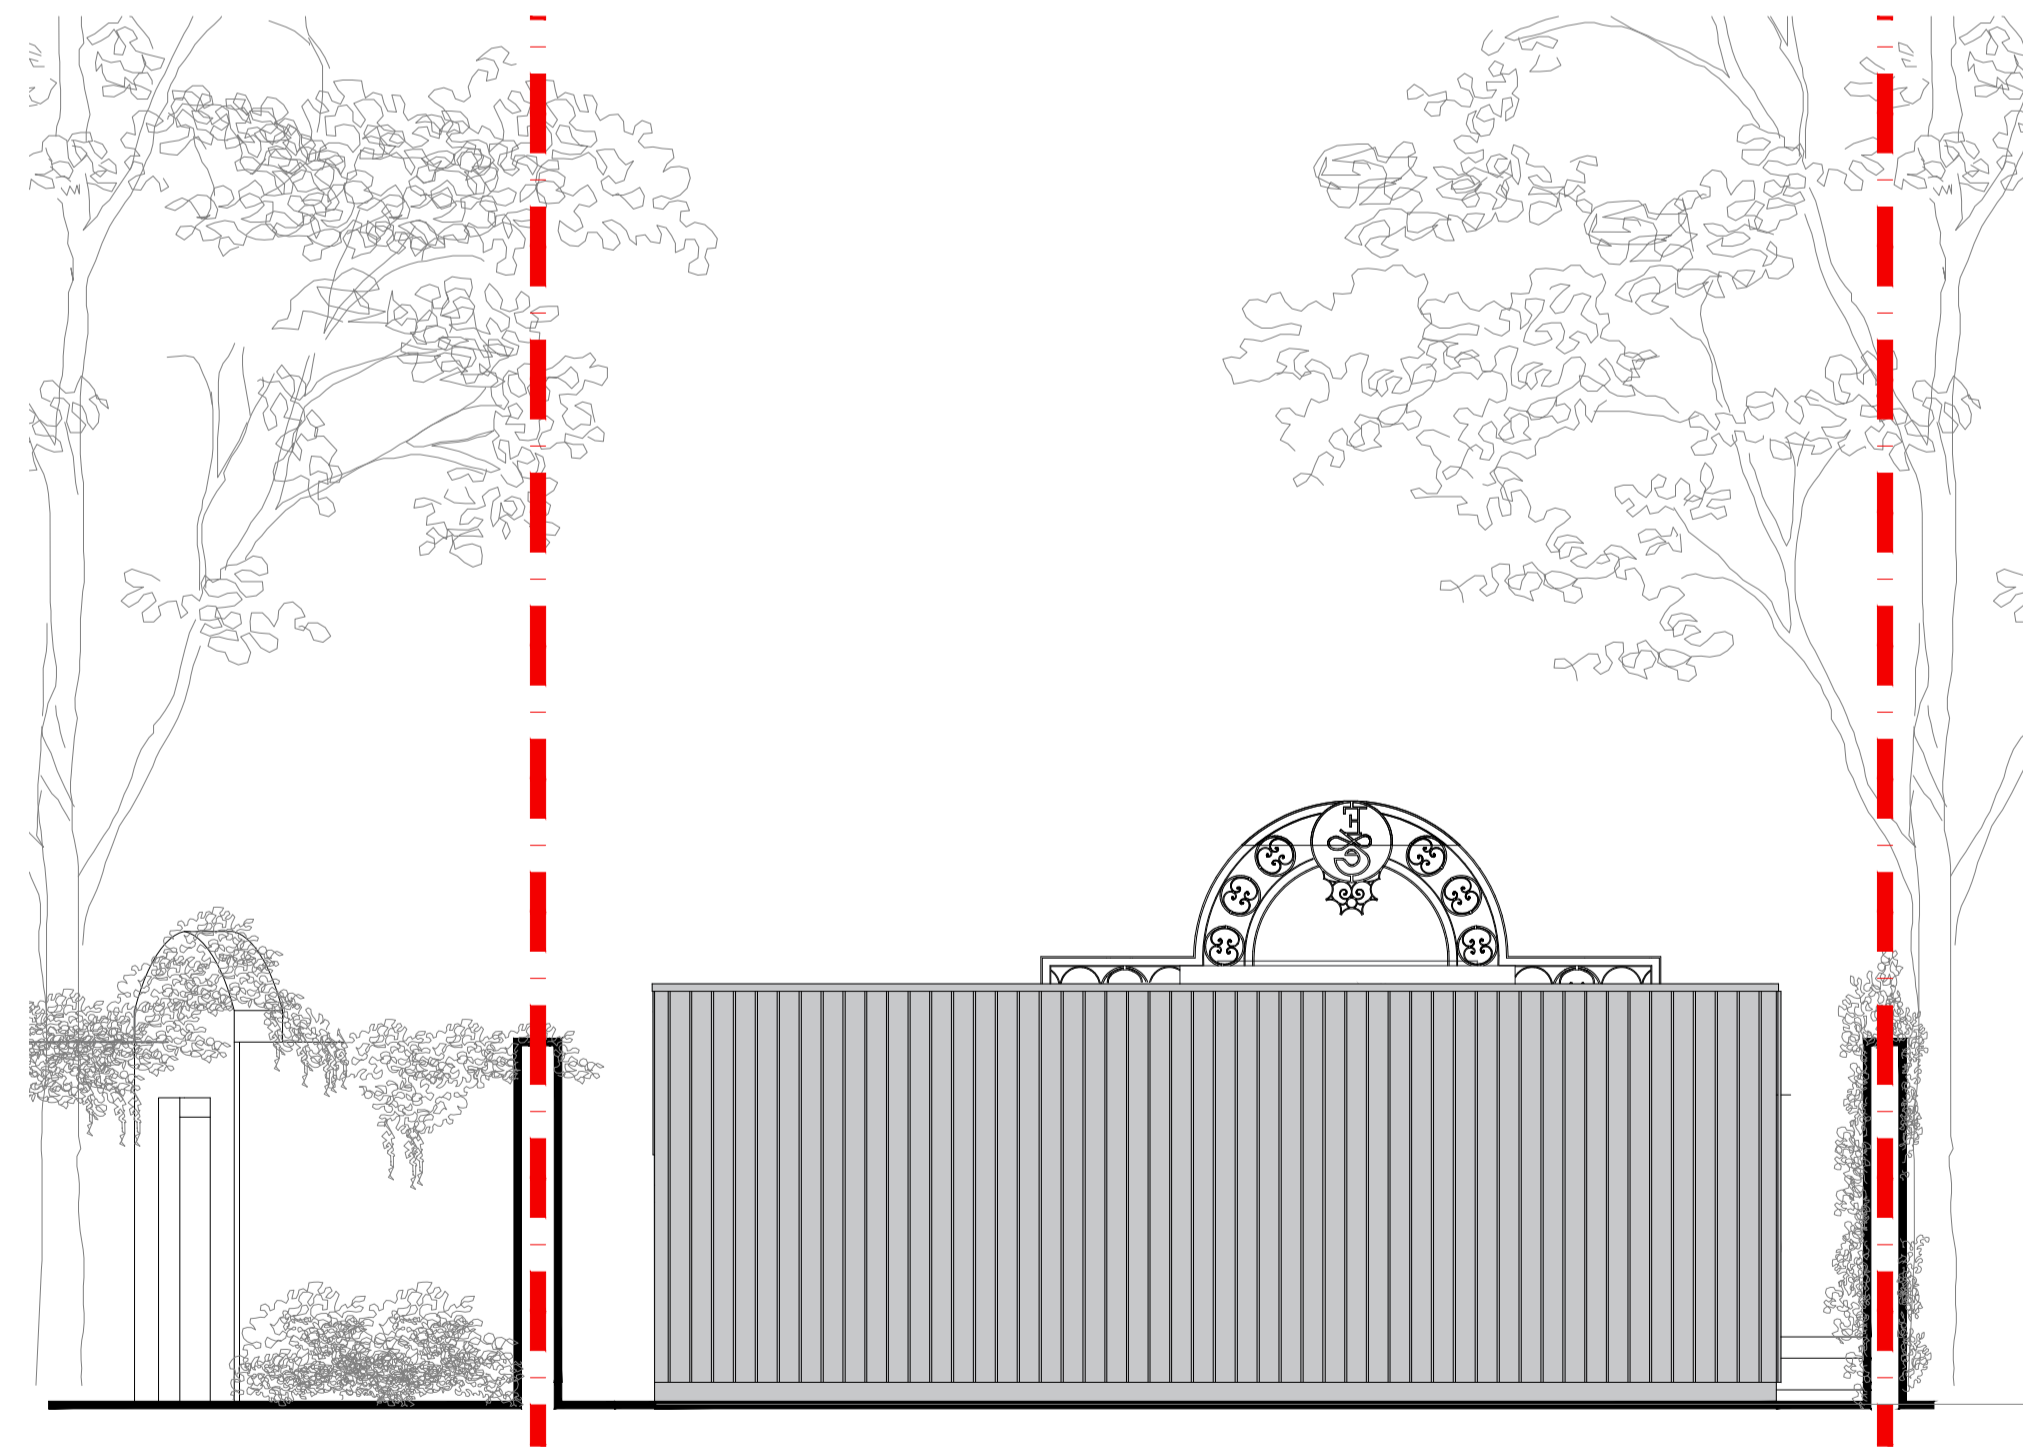

03 PROPOSED GARDEN STUDIO - REAR ELEVATION
1:50 @ A1