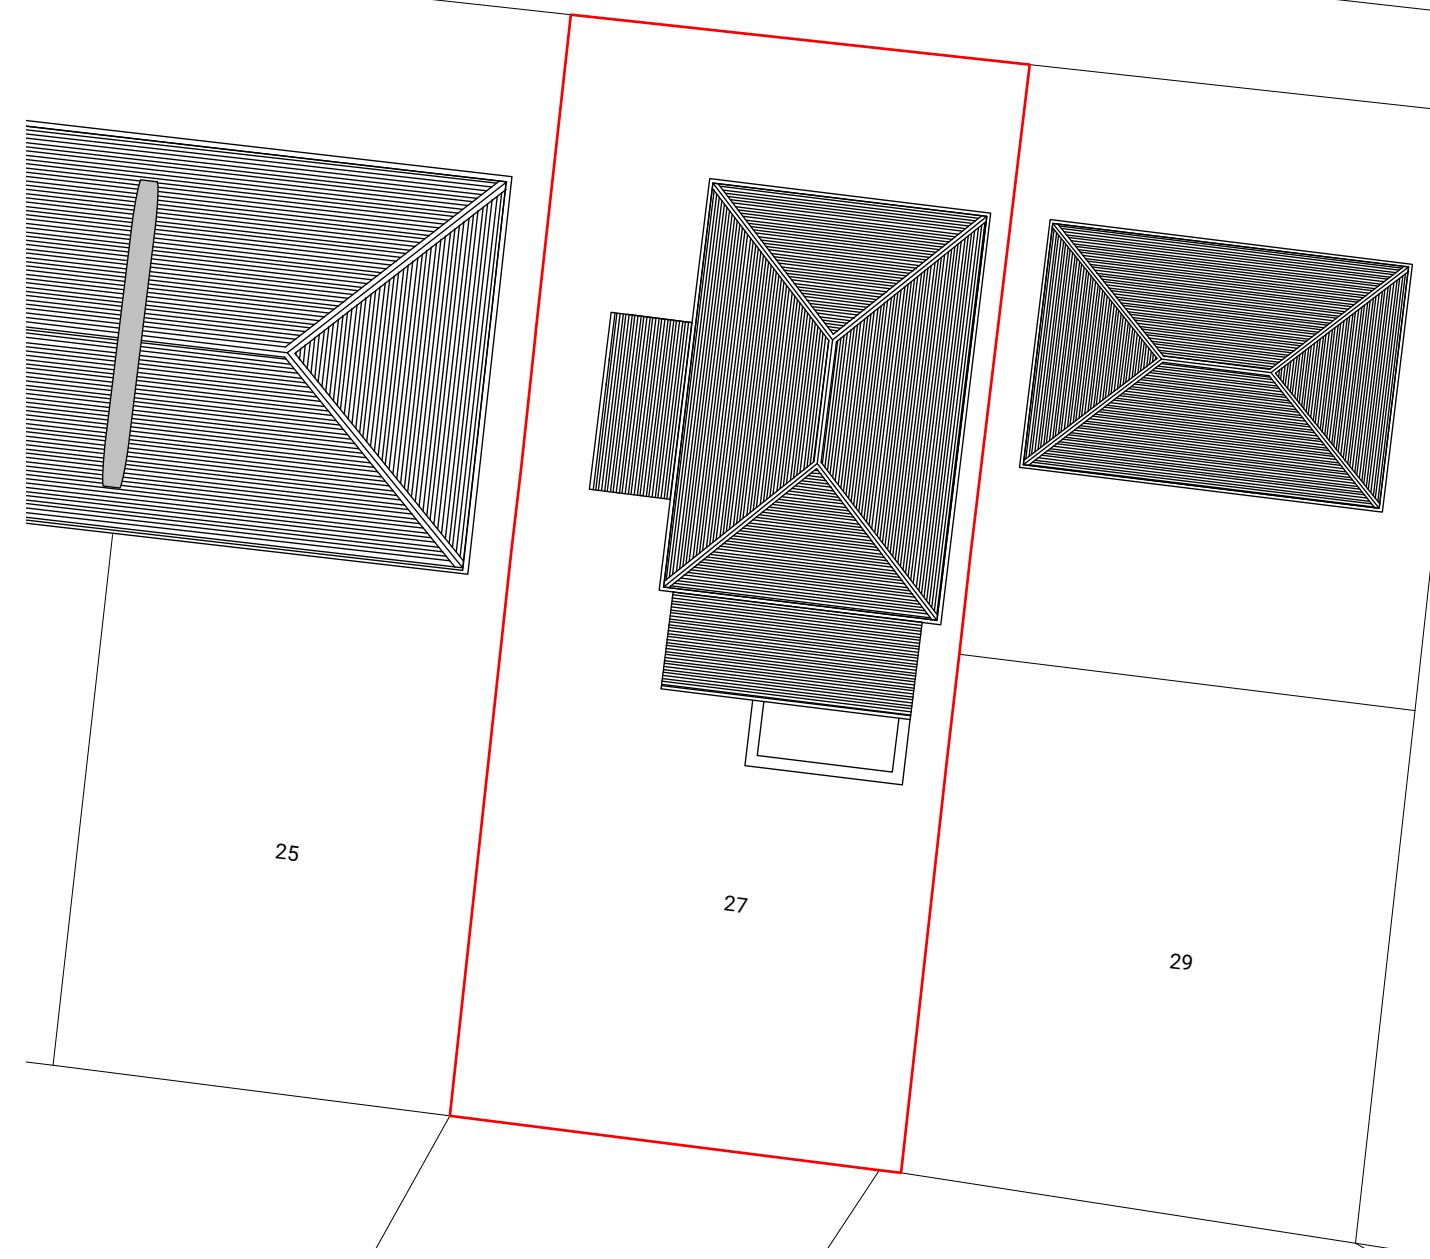

BARTHOLOMEW ROAD

Notes

PCA

Project Address
27a, Bartholomew Road, Kentish Town,
NW5 2AH

Drawing Title
Block Plan

Drawing No.:
1909_1005

Scale@A1: Scale@A3:
1:200

Revision:
Rev. Date:
Status:

Drawn by: Date: Status:
ES 11/04/21 P

PARDON CHAMBERS ARCHITECTS