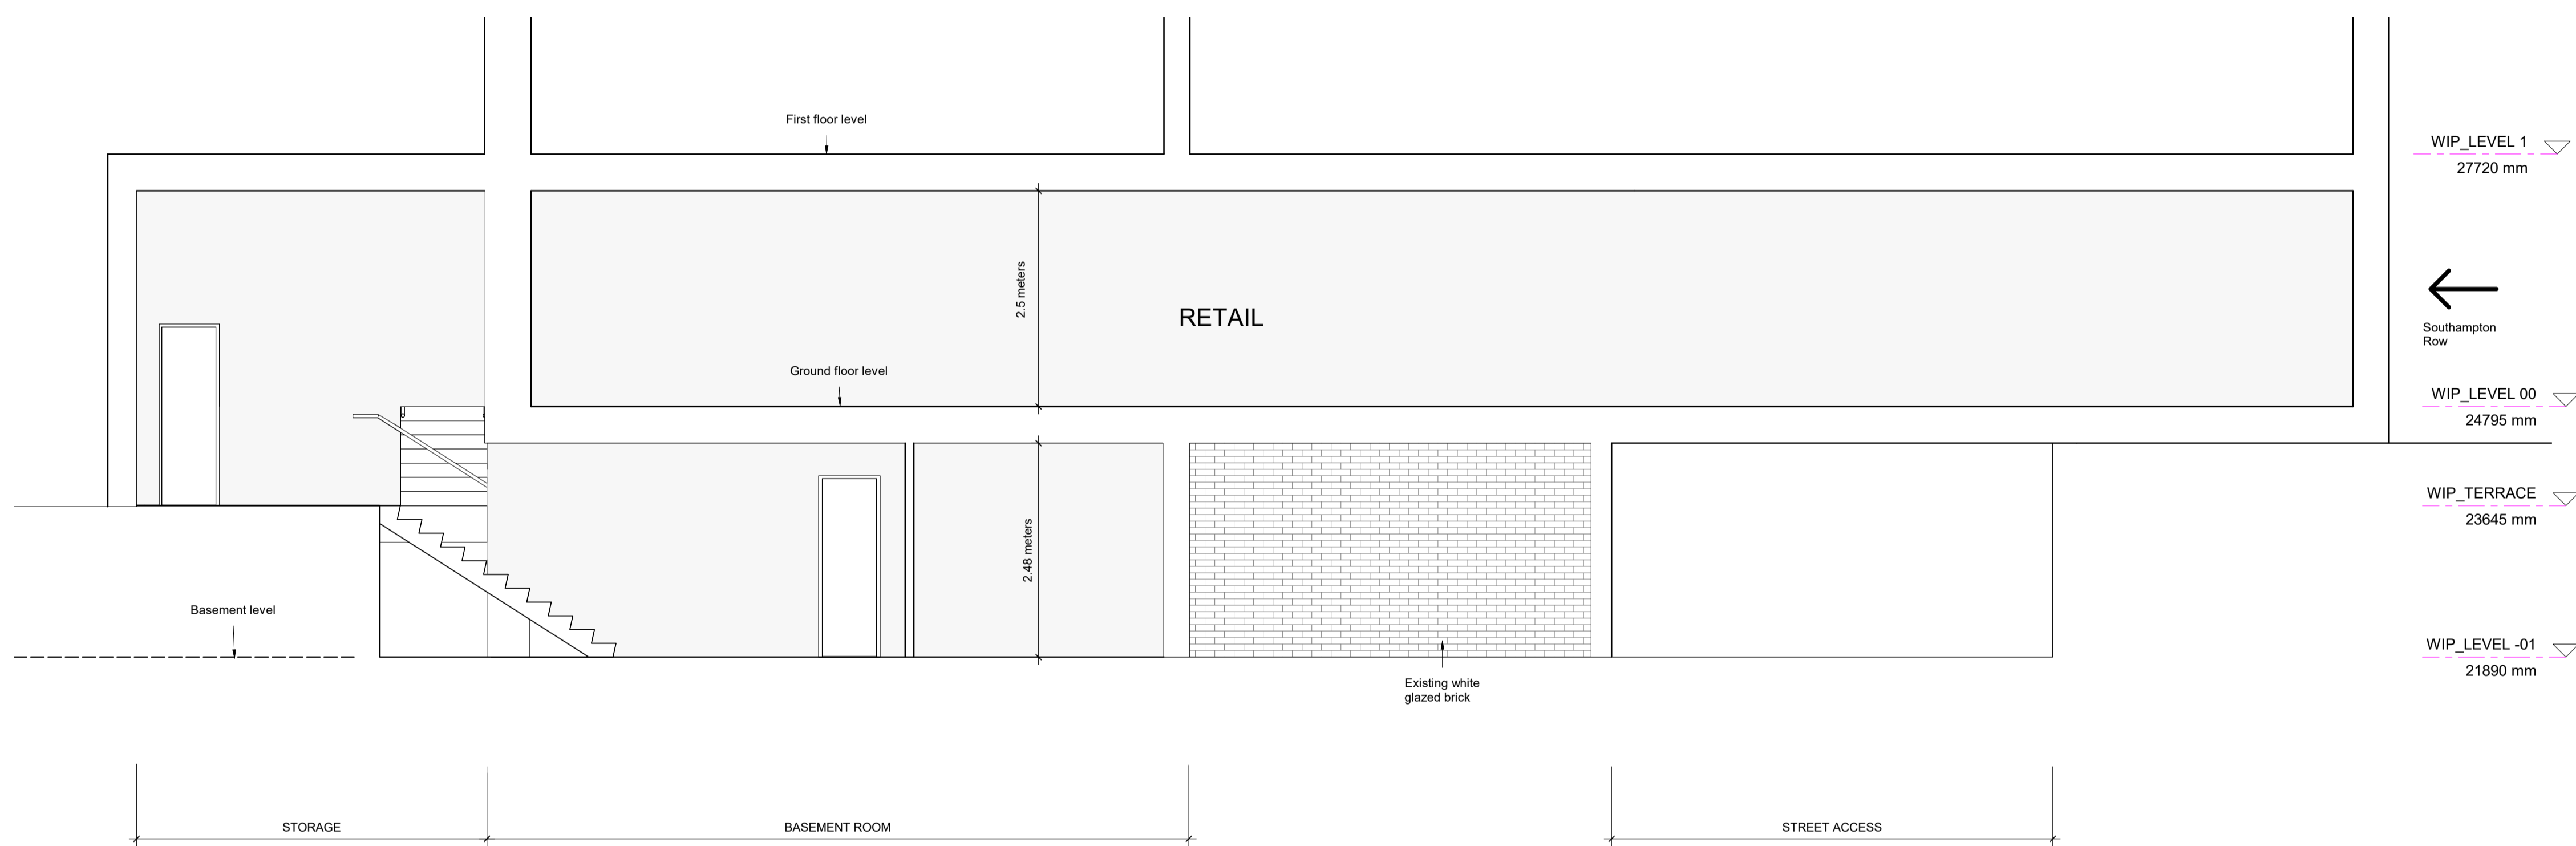

DRAWING NO.

0004

Issued 21.05.21

Revision **A**

01 EXISTING SECTION 01 1:50

MIDA ARCHITECTURE LTD
76 Portland Place
London
W1B 1NT
info@mida-architecture.co.uk
+44 (0)207-998-3781
www.mida-architecture.co.uk

PROJECT
100-112 SOUTHAMPTON ROW, LONDON, WC1B 4BP

TITLE
EXISTING SECTION 01

STATUS
PLANNING

DATE	REVISION	SCALE
21.05.21	A	1 : 50 @A1