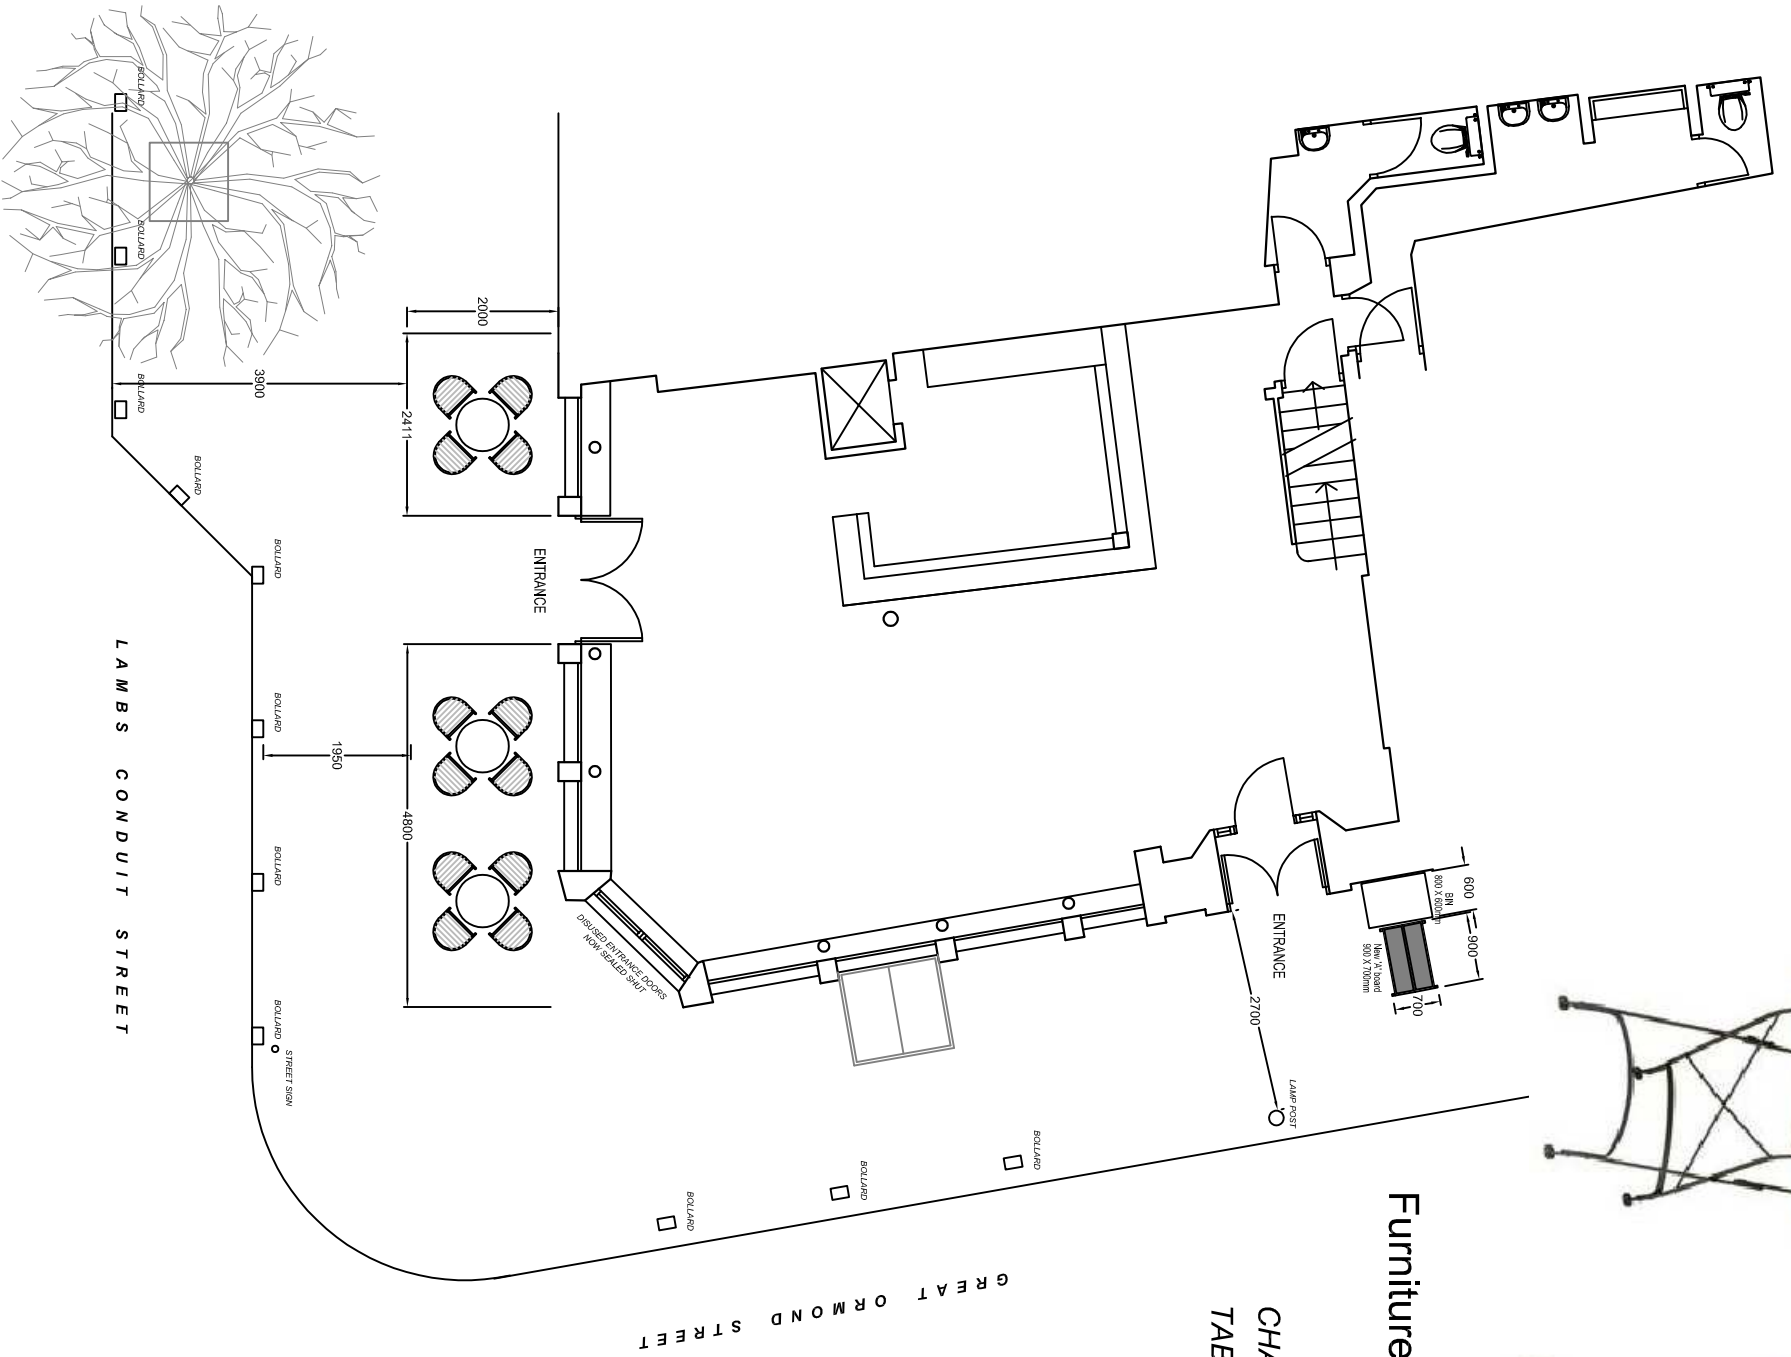

Proposed pavement plan - Scale 1:100

Furniture style

CHAIR 500 X 500mm
TABLE 750mm DIA

Site location plan - Scale 1:1250

External existing photograph

November 2016