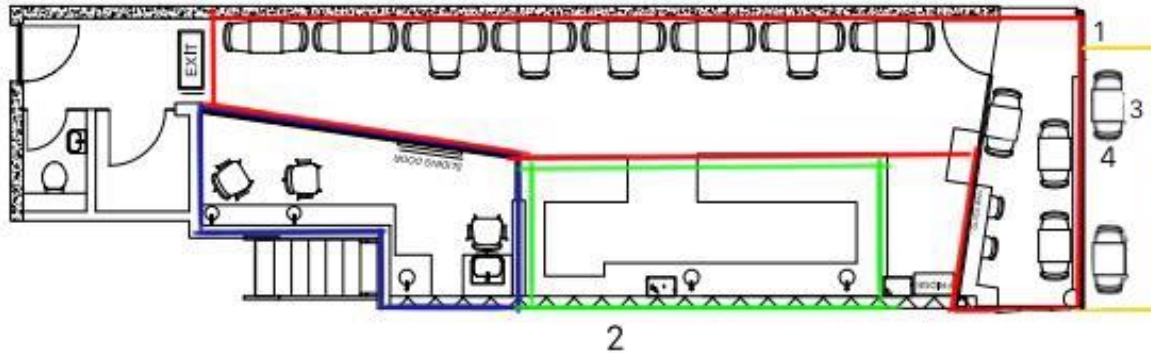

Premises measurements

1. 1 - shop front: 450cm
   - 2 - shop external wall: 1750cm
   - 3 - tables: 50cmx50cm
   - 4 - chairs: 35cmx35cm
2. Tables to end of pavement: 300cm

THK Ground Floor plan
Scale 1:100 @ A4
Drawing Number THINK/XX/00/0001

39 Camden High St
Camden
London
NW1 7JH
tel. 02076935977

- PROPOSED PAVEMENT SEATING
- TATTOO AND HAIRDRESSING (NO CONSUMPTION AUTHORISED)
- ALCOHOL CONSUMPTION AREA
- SERVICE AREA (COFFEE, FOOD AND ALCOHOL TO BE SERVED FROM BEHIND THE COUNTER)