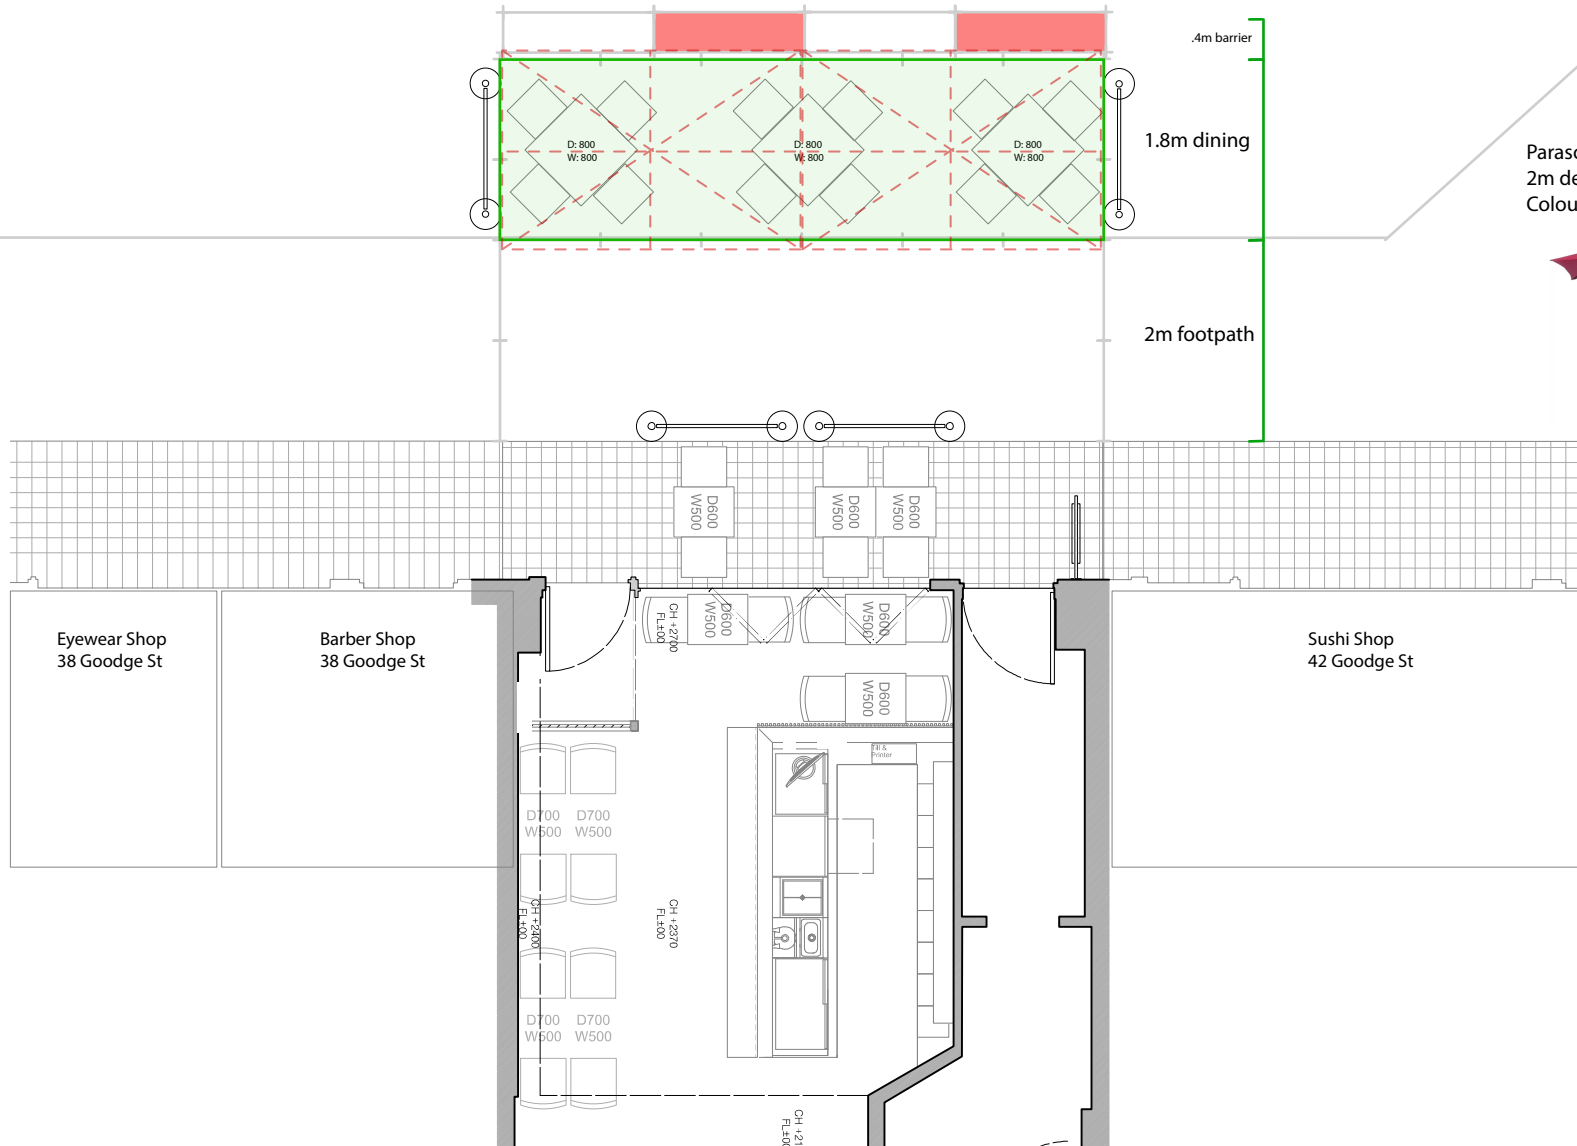

Roadway - Goodge St

Parasol x2
2m deep x 3m wide x 2.5m high
Colour: Red