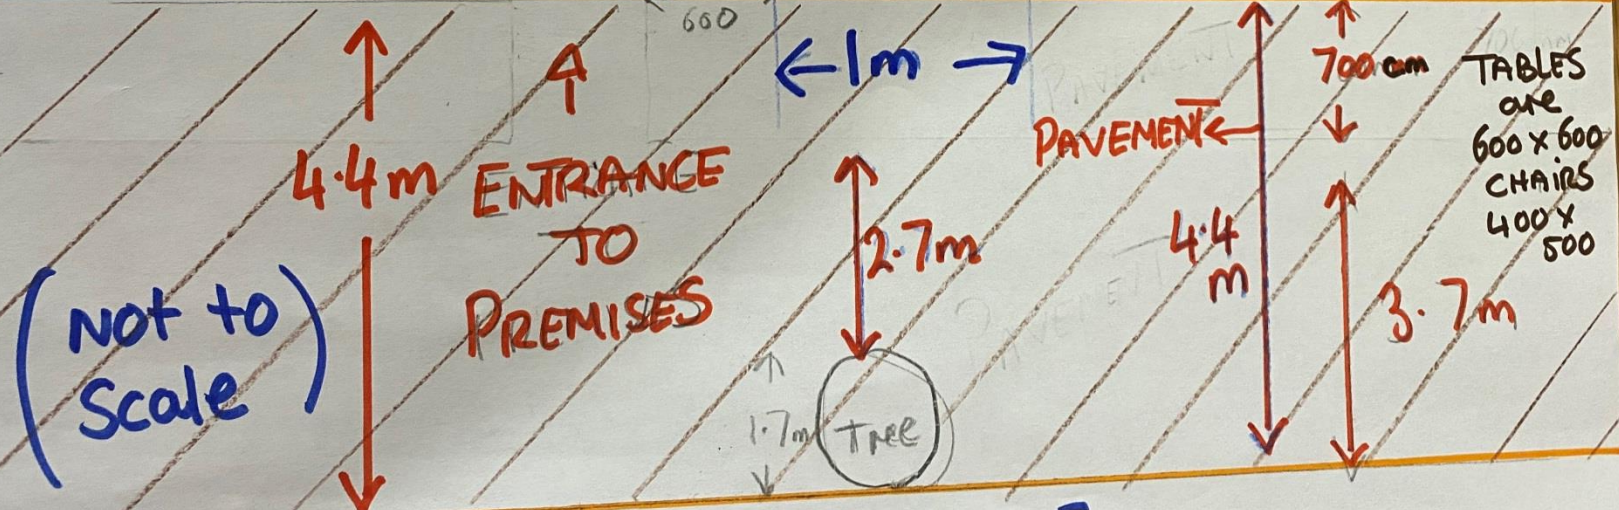

DOOR TO UPSTAIRS

SHOP ENTRANCE

Premises

FRANK SANDWICH BAR LTD

← 600 > 130 ↑ X ← 570m Overall →

Measurements allow 1m Plus at all points

TABLES are 600 x 600  
CHAIRS 400 x 500

(Not to Scale)