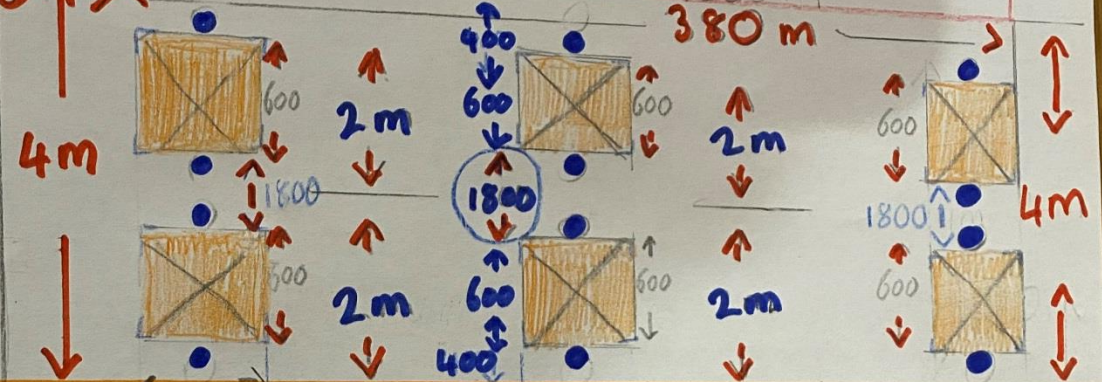

DOOR TO UPSTAIRS

SHOP ENTRANCE

Premises

FRANK SANDWICH BAR LTD

← 600 > 130 ↑ X ← 570m Overall →

Measurements allow 1m Plus at all points

TABLES are 600 x 600  
CHAIRS 400 x 500

(Not to Scale)