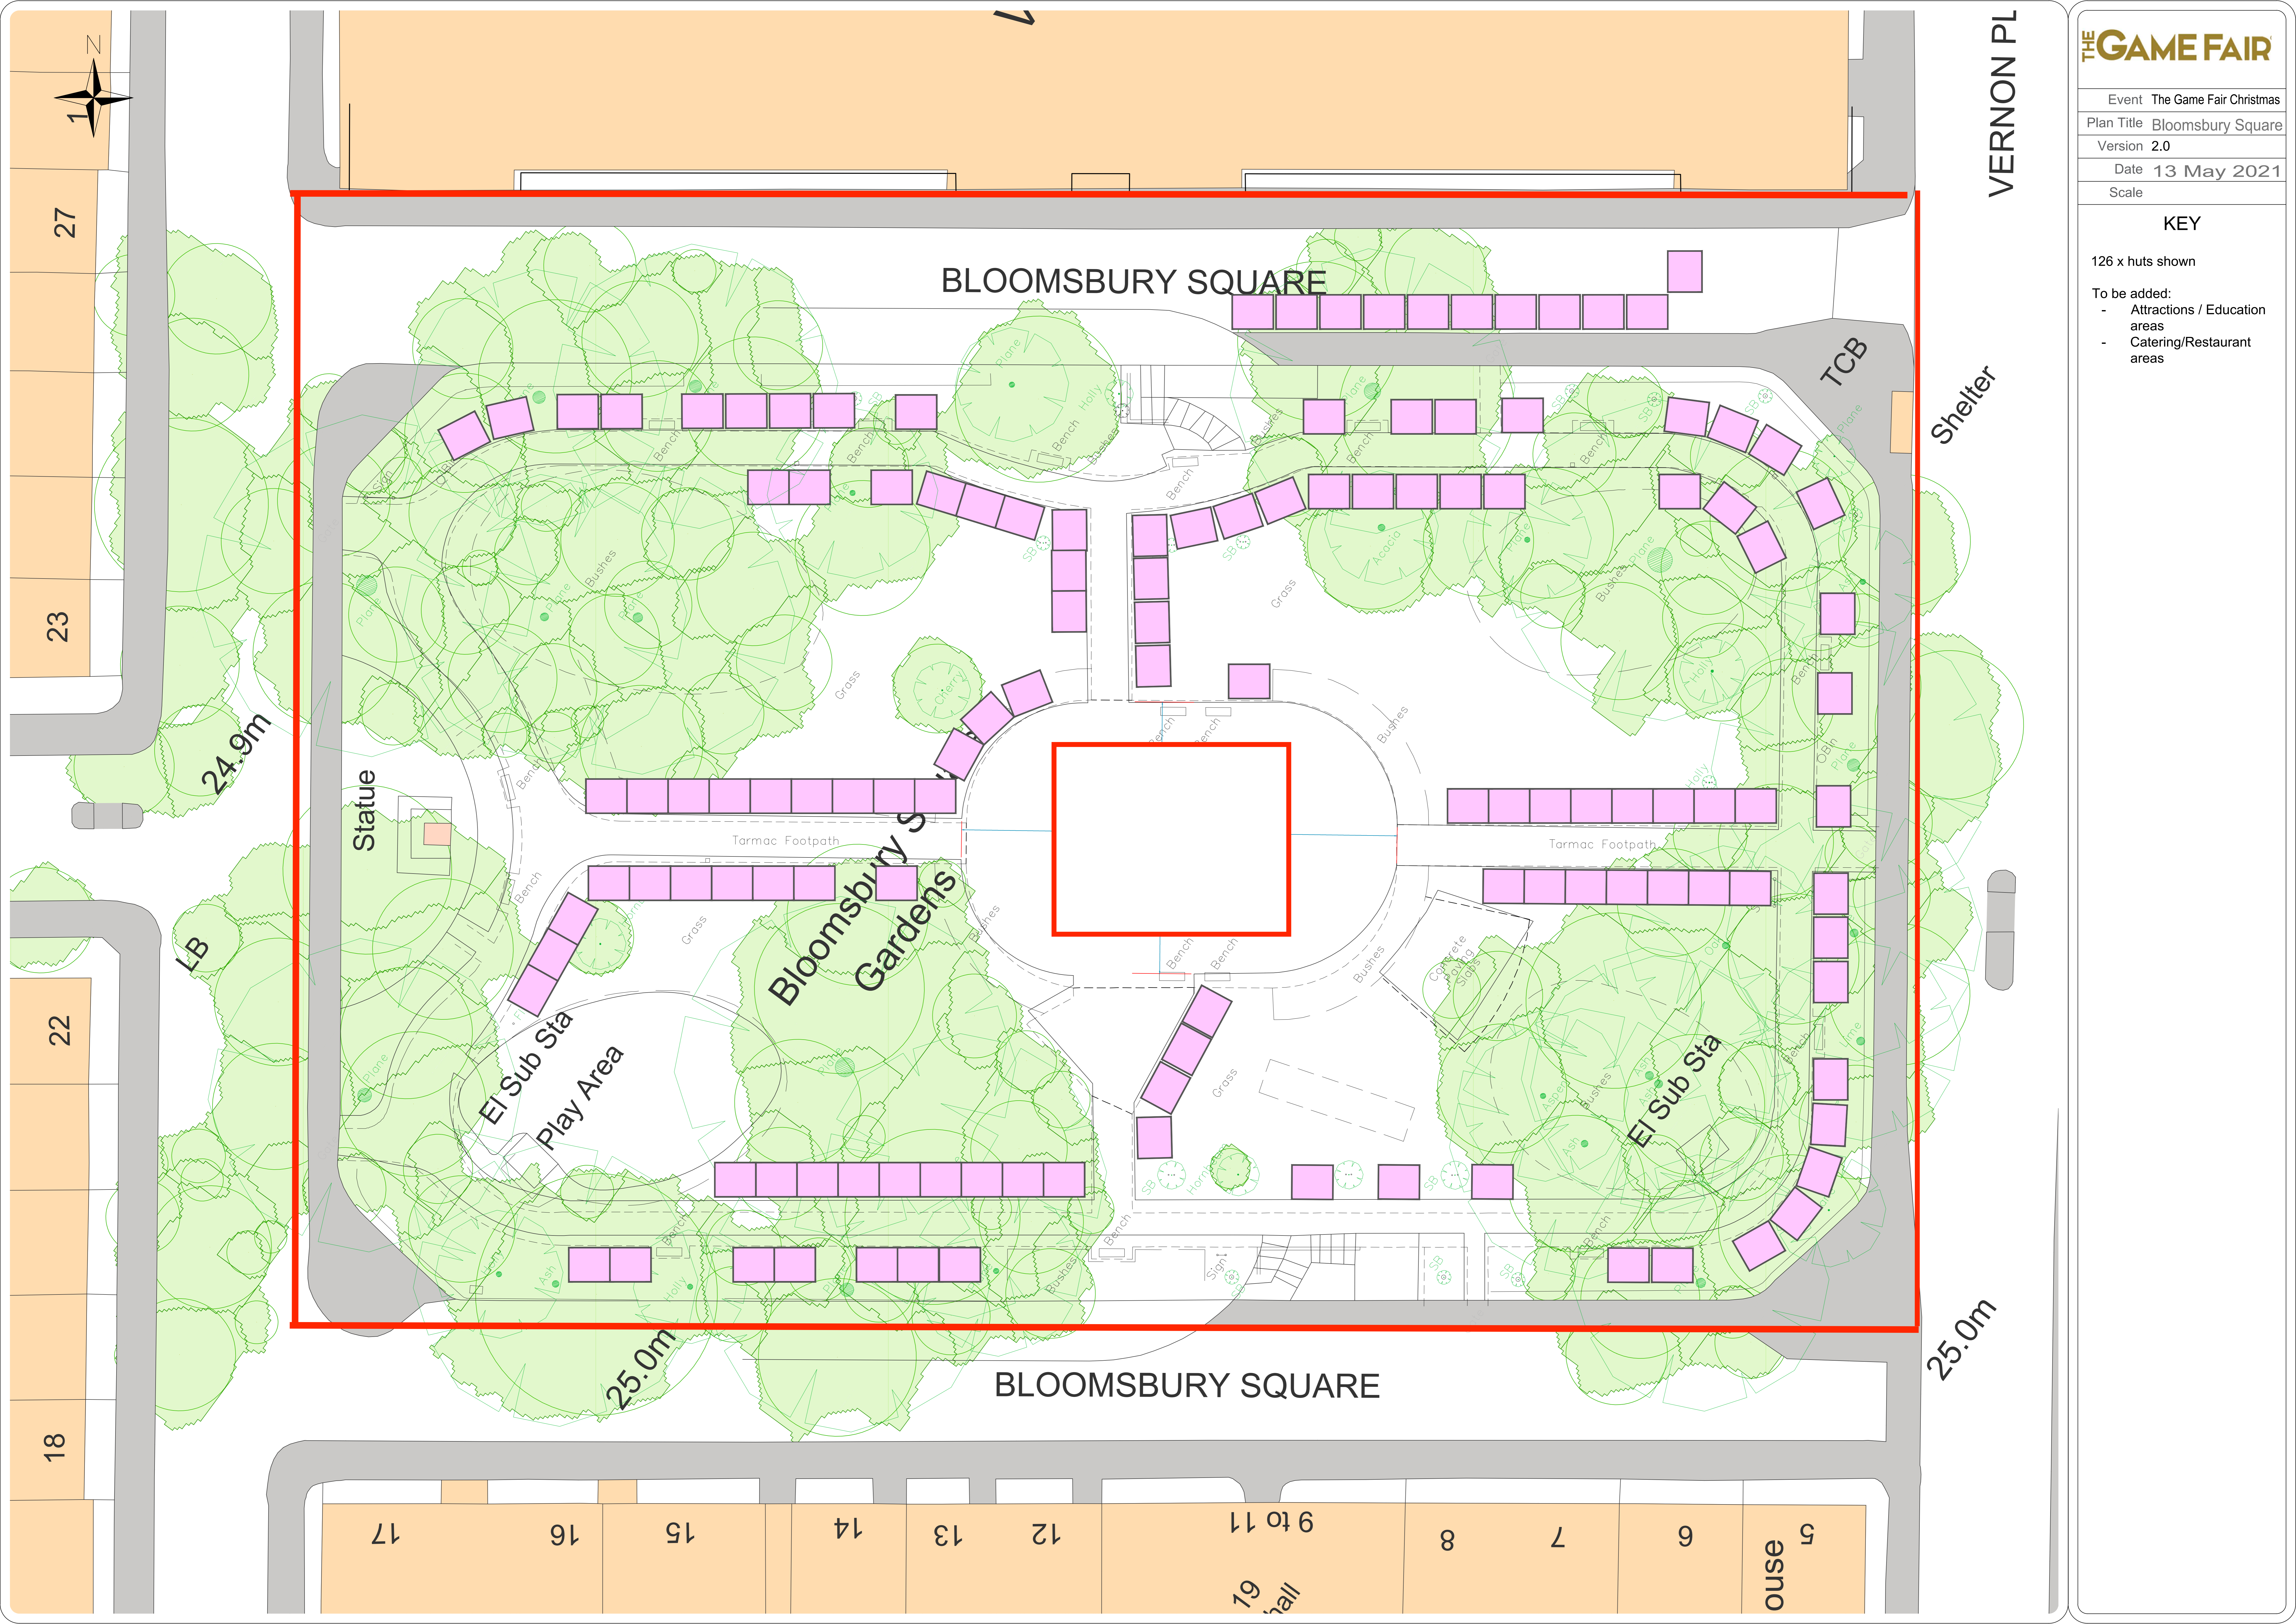

KEY

126 x huts shown

- To be added:
- Attractions / Education areas
 - Catering/Restaurant areas

VERNON PL

Shelter

25.0m

BLOOMSBURY SQUARE

BLOOMSBURY SQUARE

Bloomsbury Gardens

El Sub Sta
Play Area

El Sub Sta

Statue

TCB

27

23

22

18

17

16

15

14

13

12

9 to 11