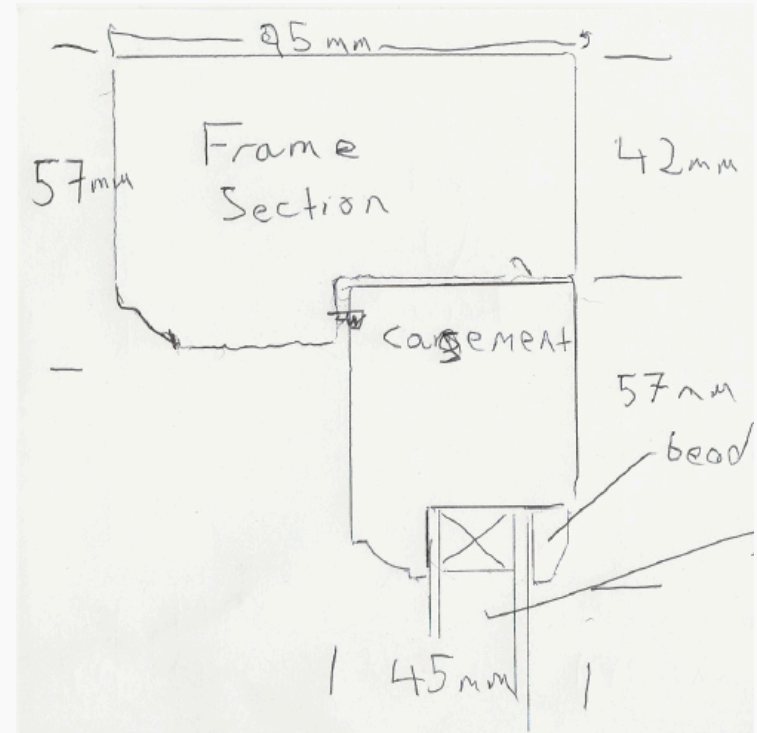

Woodstock
joinery

— ARCHWAY —

Location Proposal:
4 Oseney Crescent,
Flat B,
London NW5 2AU

AERIAL PLAN

EXTERIOR VIEW

Existing window

Window is on the back of the flat. This view is taken from Canteloves Park.

PROPOSED DOUBLE GLAZED CASEMENT WINDOW

Handmade from wood

Glass 4mm/12mm/4mm

= 20mm double glazing

4mm Toughened glass

12mm Warm edged Spacer bar

4mm Toughened glass

BEDROOM (SOUTH FACING)

Existing single glazed window

Proposed window:
3 panes of equal size
Middle pane will not open

THANK YOU

Woodstock Joinery
Windermere Road
London N19 5SG

info@woodstockjoinery.co.uk
020 7281 4866

<http://woodstockjoinery.co.uk/>