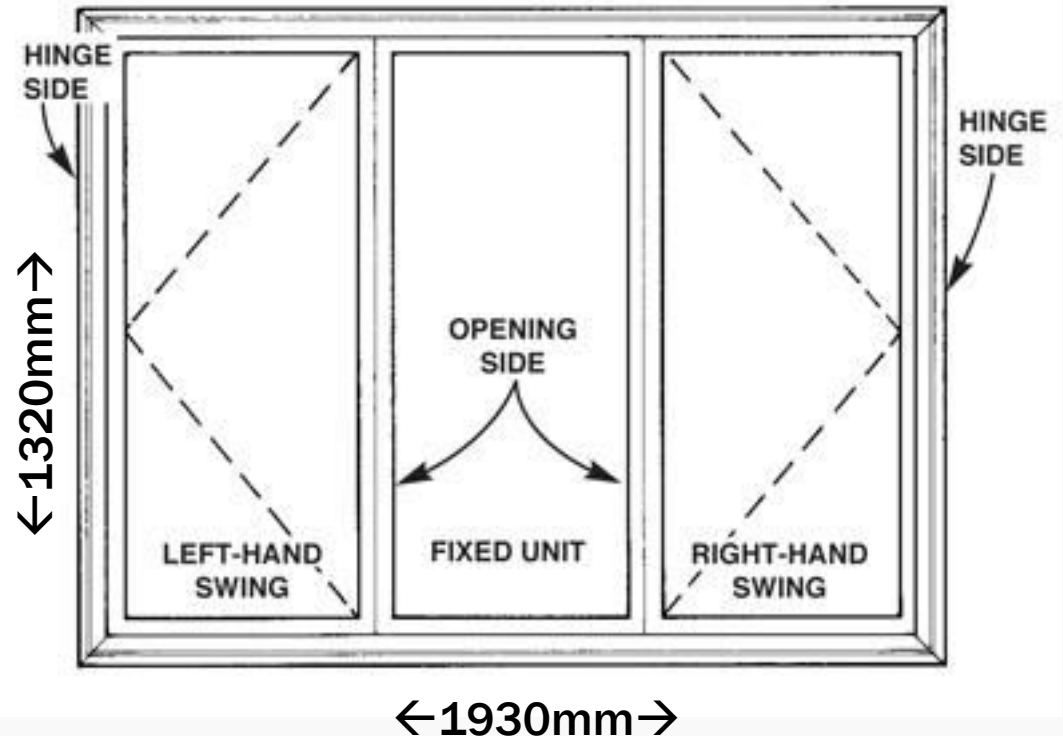

PROPOSED DOUBLE GLAZED CASEMENT WINDOW

Handmade from wood

Glass 4mm/12mm/4mm

= 20mm double glazing

4mm Toughened glass

12mm Warm edged Spacer bar

4mm Toughened glass

BEDROOM (SOUTH FACING)

Existing single glazed window

Proposed window:
3 panes of equal size
Middle pane will not open

THANK YOU

Woodstock Joinery
Windermere Road
London N19 5SG

info@woodstockjoinery.co.uk
020 7281 4866

<http://woodstockjoinery.co.uk/>