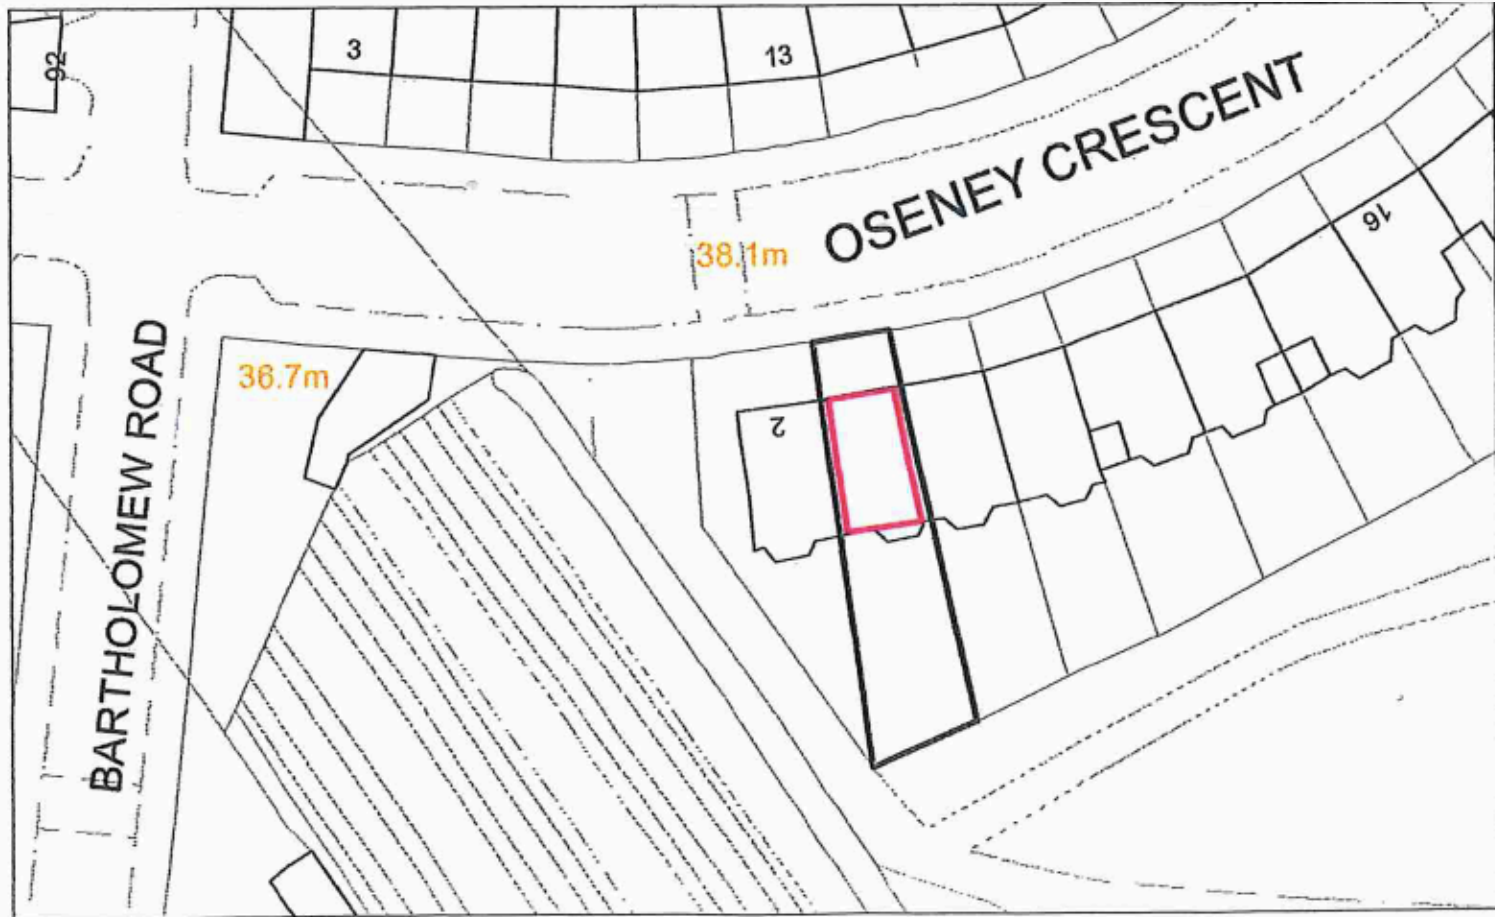

Woodstock
joinery

— ARCHWAY —

Location Proposal:
4 Oseney Crescent,
Flat B,
London NW5 2AU

AERIAL PLAN

EXTERIOR VIEW

Existing window

Window is on the back of the flat. This view is taken from Canteloves Park.

Existing single glazed window

Proposed window:
3 panes of equal size
Middle pane will not open

THANK YOU

Woodstock Joinery
Windermere Road
London N19 5SG

info@woodstockjoinery.co.uk
020 7281 4866

<http://woodstockjoinery.co.uk/>