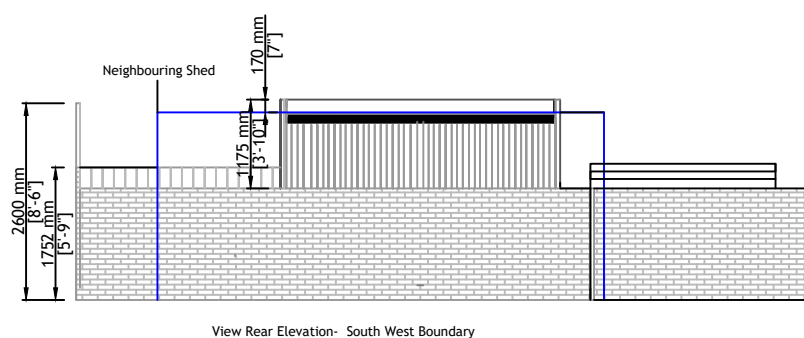

RevNo	Revision note	Date	Signature	Check
-------	---------------	------	-----------	-------

Elevations

Charlie Morris /Nomi Shragai
 105 Canfield Gardens
 London
 NW6 3DY7

Itemref	Quantity	Title/Name, designation, material, dimension etc		Article No./Reference	
Designed by C Hodgson	Checked by	Approved by - date 18/09/2020	File name Naomi Shragai	Date	Scale 1:100 - .
Green Retreats			Contextual Drawings		
			ELNS1	Edition	Sheet 1/1