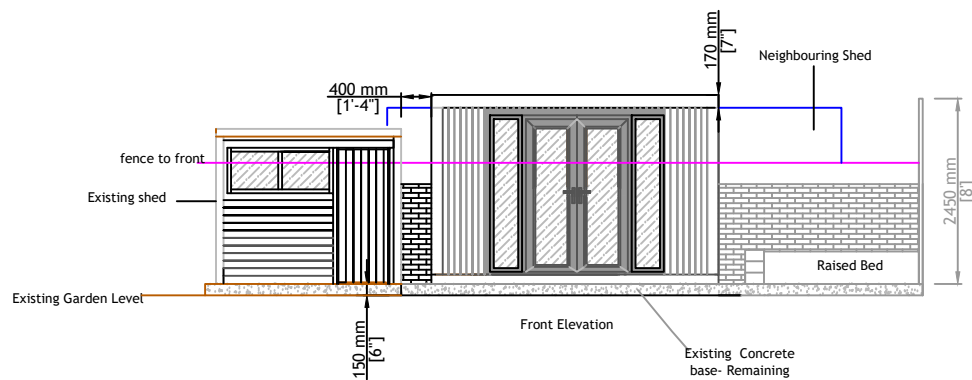

RevNo	Revision note	Date	Signature	Check
-------	---------------	------	-----------	-------

Elevations

Charlie Morris /Nomi Shragai
 105 Canfield Gardens
 London
 NW6 3DY7

Itemref	Quantity	Title/Name, designation, material, dimension etc		Article No./Reference	
Designed by C Hodgson	Checked by	Approved by - date 18/09/2020	File name Naomi Shragai	Date	Scale 1:100 - .
Green Retreats			Contextual Drawings		
			ELNS1	Edition	Sheet 1/1