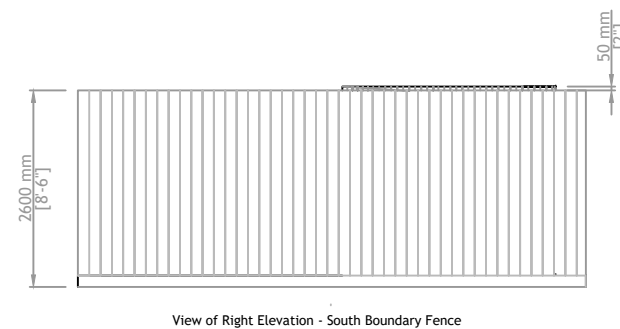

RevNo	Revision note	Date	Signature	Check
-------	---------------	------	-----------	-------

Elevations

Charlie Morris /Nomi Shragai
 105 Canfield Gardens
 London
 NW6 3DY7

Itemref	Quantity	Title/Name, designation, material, dimension etc		Article No./Reference	
Designed by C Hodgson	Checked by	Approved by - date 18/09/2020	File name Naomi Shragai	Date	Scale 1:100 - .
Green Retreats			Contextual Drawings		
			ELNS1	Edition	Sheet 1/1