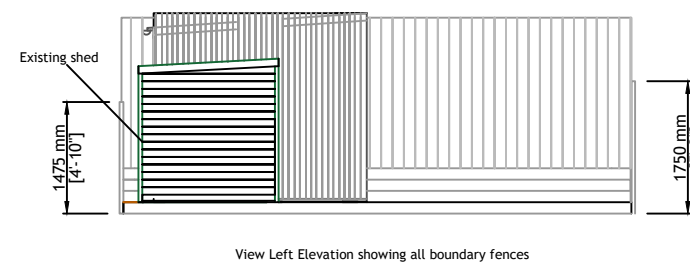

RevNo	Revision note	Date	Signature	Check
-------	---------------	------	-----------	-------

Elevations

Charlie Morris /Nomi Shragai
 105 Canfield Gardens
 London
 NW6 3DY7

Itemref	Quantity	Title/Name, designation, material, dimension etc		Article No./Reference	
Designed by C Hodgson	Checked by	Approved by - date 18/09/2020	File name Naomi Shragai	Date	Scale 1:100 - .
Green Retreats			Contextual Drawings		
			ELNS1	Edition	Sheet 1/1