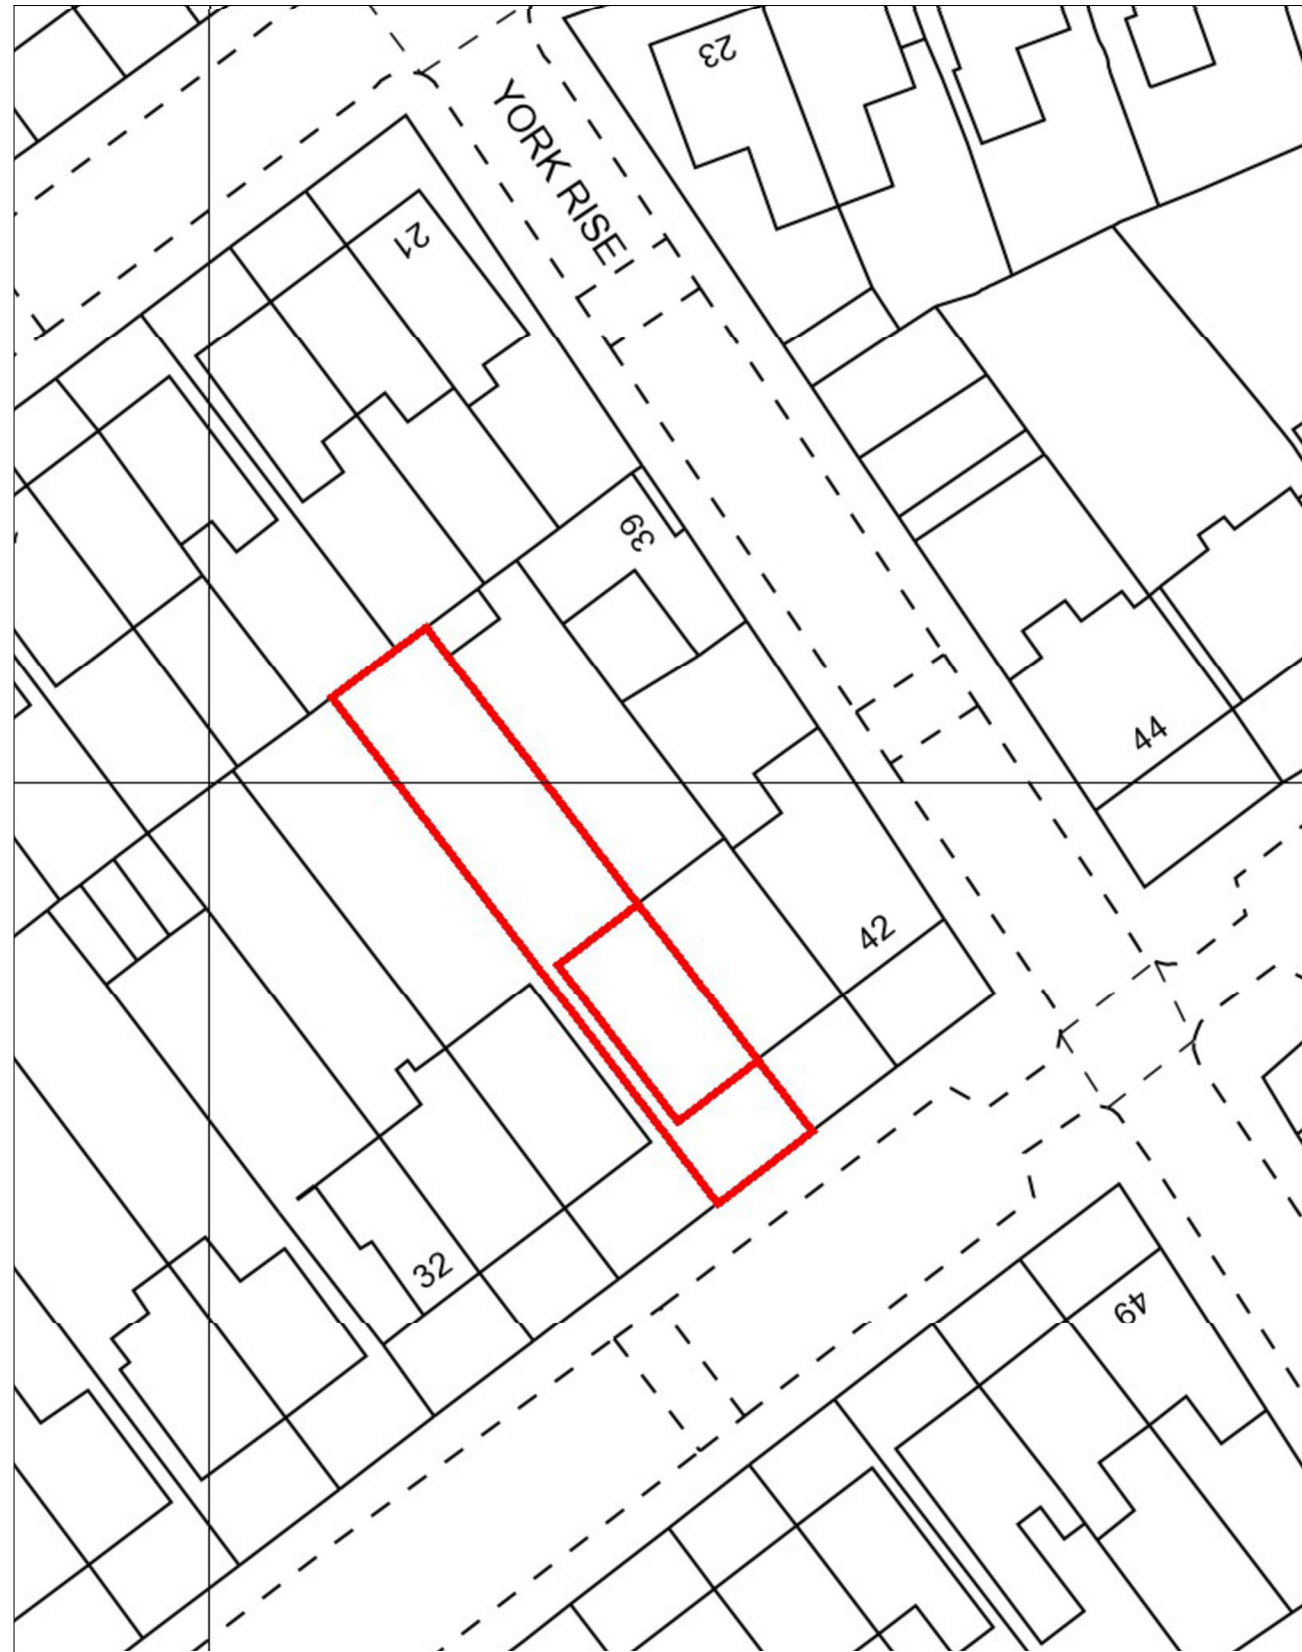

Metres

Metres

# FELIXDB

12 Chichester Road  
London NW6 5QN

t. 07966264656

[felix@felixdb.co.uk](mailto:felix@felixdb.co.uk)

drawing no. FDB-38DP-A001

title: LOCATION AND BLOCK PLAN

project: 38 DARTMOUTH PARK ROAD  
NW5 1SX

date:

revision no.

drawn by: FP

scale: 1:1250@A3, 1:500@A3

dimensions to be checked on site before construction