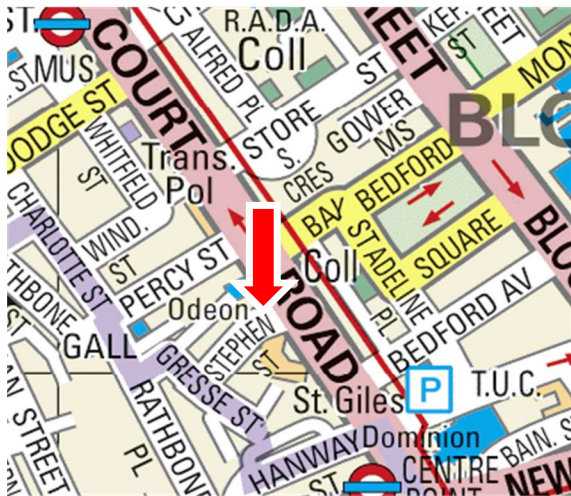

## Retained Site Distribution

<i>Site</i>	<i>Address</i>	<i>Postcode</i>
1	371 EUSTON ROAD BLOOMSBURY	NW1 3AR
2	81 TOTTENHAM COURT ROAD BLOOMSBURY	W1T 4SZ
3	148 HOLBORN	EC1N 2NS
4	29 TOTTENHAM COURT ROAD BLOOMSBURY	W1T 7QP
5	71 HIGH HOLBORN	WC1V 6AL
6	SHAFTESBURY AVENUE, C/O EARLHAM STREET	WC2H 8JA
7	141 EUSTON ROAD KING'S CROSS	WC1H 9AA
8	22 MELTON STREET AT EUSTON STATION	NW1 2BT
9	221 CAMDEN HIGH STREET	NW1 7HG
10	191 TOTTENHAM COURT ROAD BLOOMSBURY	W1T 7AA
11	106 SOUTHAMPTON ROW	WC1B 5AB
12	72 RUSSELL SQUARE HOLBORN	WC1B 5BA
13	65 ST GILES HIGH STREET HOLBORN	WC2H 8JL
14	110-124 THEOBALDS ROAD HOLBORN	WC1X 8RX
15	58 KINGSWAY HOLBORN	WC2B 6EP

SITE 1 371 EUSTON ROAD

SITE 2 81 TOTTENHAM COURT ROAD

SITE 3 148 HOLBORN ROAD

SITE 4 29 TOTTENHAM COURT ROAD

SITE 5 71 HIGH HOLBORN

SITE 6 SHAFTESBURY AVENUE C/O EARLHAM STREET

SITE 7

141 EUSTON ROAD

SITE 8 22 MELTON STREET/ EUSTON STN

SITE 9

221 CAMDEN HIGH STREET

SITE 10 191 TOTTENHAM COURT ROAD

SITE 11 106 SOUTHAMPTON ROW

SITE 12 72 RUSSELL SQUARE

SITE 13 65 ST GILES HIGH STREET

SITE 14 110-124 THEOBALDS ROAD