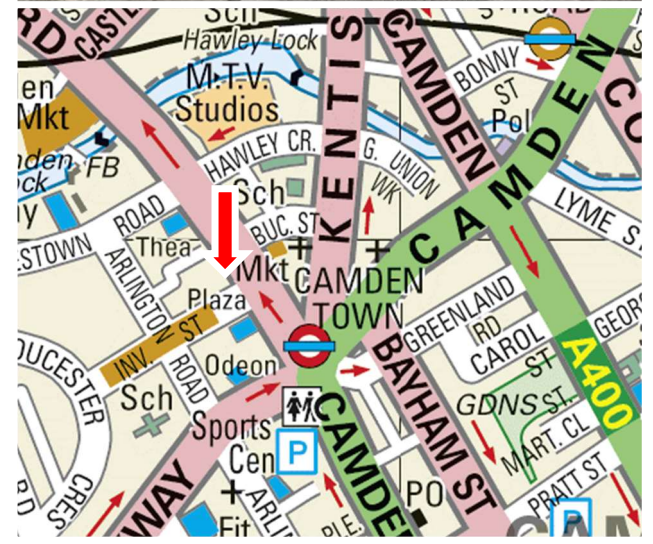

## Retained Site Distribution

<i>Site</i>	<i>Address</i>	<i>Postcode</i>
1	371 EUSTON ROAD BLOOMSBURY	NW1 3AR
2	81 TOTTENHAM COURT ROAD BLOOMSBURY	W1T 4SZ
3	148 HOLBORN	EC1N 2NS
4	29 TOTTENHAM COURT ROAD BLOOMSBURY	W1T 7QP
5	71 HIGH HOLBORN	WC1V 6AL
6	SHAFTESBURY AVENUE, C/O EARLHAM STREET	WC2H 8JA
7	141 EUSTON ROAD KING'S CROSS	WC1H 9AA
8	22 MELTON STREET AT EUSTON STATION	NW1 2BT
9	221 CAMDEN HIGH STREET	NW1 7HG
10	191 TOTTENHAM COURT ROAD BLOOMSBURY	W1T 7AA
11	106 SOUTHAMPTON ROW	WC1B 5AB
12	72 RUSSELL SQUARE HOLBORN	WC1B 5BA
13	65 ST GILES HIGH STREET HOLBORN	WC2H 8JL
14	110-124 THEOBALDS ROAD HOLBORN	WC1X 8RX
15	58 KINGSWAY HOLBORN	WC2B 6EP

SITE 1 371 EUSTON ROAD

SITE 2 81 TOTTENHAM COURT ROAD

SITE 3 148 HOLBORN ROAD

SITE 4 29 TOTTENHAM COURT ROAD

SITE 5 71 HIGH HOLBORN

SITE 6 SHAFTESBURY AVENUE C/O EARLHAM STREET

SITE 7

141 EUSTON ROAD

SITE 8 22 MELTON STREET/ EUSTON STN

SITE 9

221 CAMDEN HIGH STREET

SITE 10 191 TOTTENHAM COURT ROAD

SITE 11 106 SOUTHAMPTON ROW

SITE 12 72 RUSSELL SQUARE

SITE 13 65 ST GILES HIGH STREET

SITE 14 110-124 THEOBALDS ROAD