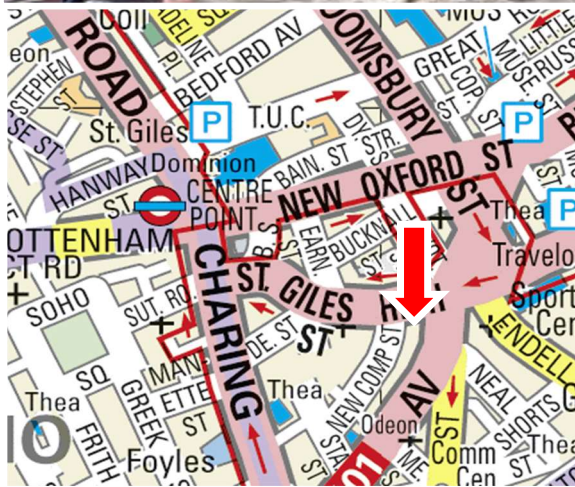

## Retained Site Distribution

<i>Site</i>	<i>Address</i>	<i>Postcode</i>
1	371 EUSTON ROAD BLOOMSBURY	NW1 3AR
2	81 TOTTENHAM COURT ROAD BLOOMSBURY	W1T 4SZ
3	148 HOLBORN	EC1N 2NS
4	29 TOTTENHAM COURT ROAD BLOOMSBURY	W1T 7QP
5	71 HIGH HOLBORN	WC1V 6AL
6	SHAFTESBURY AVENUE, C/O EARLHAM STREET	WC2H 8JA
7	141 EUSTON ROAD KING'S CROSS	WC1H 9AA
8	22 MELTON STREET AT EUSTON STATION	NW1 2BT
9	221 CAMDEN HIGH STREET	NW1 7HG
10	191 TOTTENHAM COURT ROAD BLOOMSBURY	W1T 7AA
11	106 SOUTHAMPTON ROW	WC1B 5AB
12	72 RUSSELL SQUARE HOLBORN	WC1B 5BA
13	65 ST GILES HIGH STREET HOLBORN	WC2H 8JL
14	110-124 THEOBALDS ROAD HOLBORN	WC1X 8RX
15	58 KINGSWAY HOLBORN	WC2B 6EP

SITE 1 371 EUSTON ROAD

SITE 2 81 TOTTENHAM COURT ROAD

SITE 3 148 HOLBORN ROAD

SITE 4 29 TOTTENHAM COURT ROAD

SITE 5 71 HIGH HOLBORN

SITE 6 SHAFTESBURY AVENUE C/O EARLHAM STREET

SITE 7

141 EUSTON ROAD

SITE 8 22 MELTON STREET/ EUSTON STN

SITE 9

221 CAMDEN HIGH STREET

SITE 10 191 TOTTENHAM COURT ROAD

SITE 11 106 SOUTHAMPTON ROW

SITE 12 72 RUSSELL SQUARE

SITE 13 65 ST GILES HIGH STREET

SITE 14 110-124 THEOBALDS ROAD