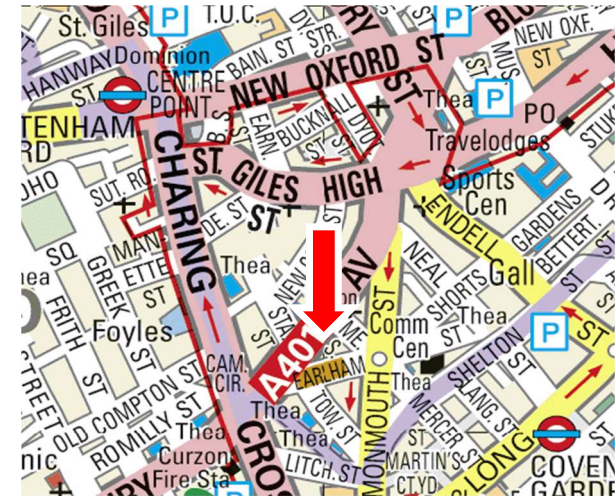

## Retained Site Distribution

<i>Site</i>	<i>Address</i>	<i>Postcode</i>
1	371 EUSTON ROAD BLOOMSBURY	NW1 3AR
2	81 TOTTENHAM COURT ROAD BLOOMSBURY	W1T 4SZ
3	148 HOLBORN	EC1N 2NS
4	29 TOTTENHAM COURT ROAD BLOOMSBURY	W1T 7QP
5	71 HIGH HOLBORN	WC1V 6AL
6	SHAFTESBURY AVENUE, C/O EARLHAM STREET	WC2H 8JA
7	141 EUSTON ROAD KING'S CROSS	WC1H 9AA
8	22 MELTON STREET AT EUSTON STATION	NW1 2BT
9	221 CAMDEN HIGH STREET	NW1 7HG
10	191 TOTTENHAM COURT ROAD BLOOMSBURY	W1T 7AA
11	106 SOUTHAMPTON ROW	WC1B 5AB
12	72 RUSSELL SQUARE HOLBORN	WC1B 5BA
13	65 ST GILES HIGH STREET HOLBORN	WC2H 8JL
14	110-124 THEOBALDS ROAD HOLBORN	WC1X 8RX
15	58 KINGSWAY HOLBORN	WC2B 6EP

SITE 1 371 EUSTON ROAD

SITE 2 81 TOTTENHAM COURT ROAD

SITE 3 148 HOLBORN ROAD

SITE 4 29 TOTTENHAM COURT ROAD

SITE 5 71 HIGH HOLBORN

SITE 6 SHAFTESBURY AVENUE C/O EARLHAM STREET

SITE 7

141 EUSTON ROAD

SITE 8 22 MELTON STREET/ EUSTON STN

SITE 9

221 CAMDEN HIGH STREET

SITE 10 191 TOTTENHAM COURT ROAD

SITE 11 106 SOUTHAMPTON ROW

SITE 12 72 RUSSELL SQUARE

SITE 13 65 ST GILES HIGH STREET

SITE 14 110-124 THEOBALDS ROAD