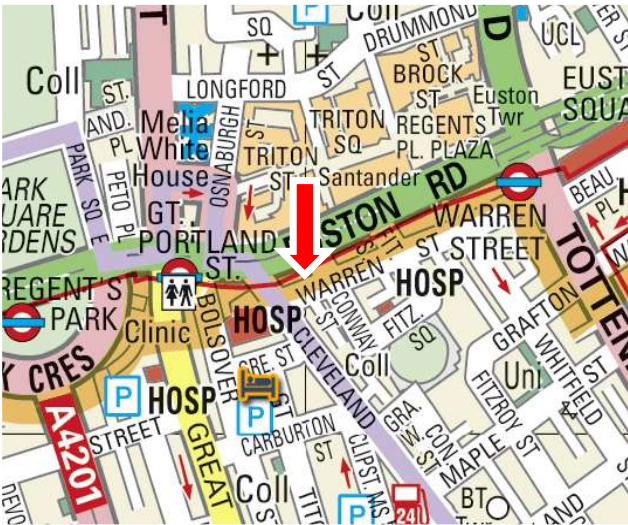

## Retained Site Distribution

<i>Site</i>	<i>Address</i>	<i>Postcode</i>
1	371 EUSTON ROAD BLOOMSBURY	NW1 3AR
2	81 TOTTENHAM COURT ROAD BLOOMSBURY	W1T 4SZ
3	148 HOLBORN	EC1N 2NS
4	29 TOTTENHAM COURT ROAD BLOOMSBURY	W1T 7QP
5	71 HIGH HOLBORN	WC1V 6AL
6	SHAFTESBURY AVENUE, C/O EARLHAM STREET	WC2H 8JA
7	141 EUSTON ROAD KING'S CROSS	WC1H 9AA
8	22 MELTON STREET AT EUSTON STATION	NW1 2BT
9	221 CAMDEN HIGH STREET	NW1 7HG
10	191 TOTTENHAM COURT ROAD BLOOMSBURY	W1T 7AA
11	106 SOUTHAMPTON ROW	WC1B 5AB
12	72 RUSSELL SQUARE HOLBORN	WC1B 5BA
13	65 ST GILES HIGH STREET HOLBORN	WC2H 8JL
14	110-124 THEOBALDS ROAD HOLBORN	WC1X 8RX
15	58 KINGSWAY HOLBORN	WC2B 6EP

SITE 1 371 EUSTON ROAD

SITE 2 81 TOTTENHAM COURT ROAD

SITE 3 148 HOLBORN ROAD

SITE 4 29 TOTTENHAM COURT ROAD

SITE 5 71 HIGH HOLBORN

SITE 6 SHAFTESBURY AVENUE C/O EARLHAM STREET

SITE 7

141 EUSTON ROAD

SITE 8 22 MELTON STREET/ EUSTON STN

SITE 9

221 CAMDEN HIGH STREET

SITE 10 191 TOTTENHAM COURT ROAD

SITE 11 106 SOUTHAMPTON ROW

SITE 12 72 RUSSELL SQUARE

SITE 13 65 ST GILES HIGH STREET

SITE 14 110-124 THEOBALDS ROAD