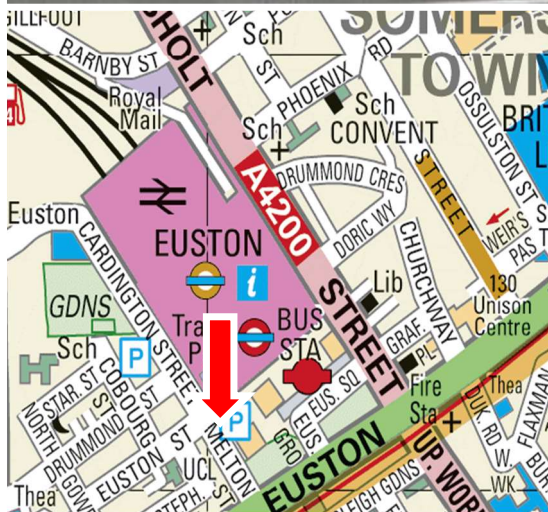

## Retained Site Distribution

<i>Site</i>	<i>Address</i>	<i>Postcode</i>
1	371 EUSTON ROAD BLOOMSBURY	NW1 3AR
2	81 TOTTENHAM COURT ROAD BLOOMSBURY	W1T 4SZ
3	148 HOLBORN	EC1N 2NS
4	29 TOTTENHAM COURT ROAD BLOOMSBURY	W1T 7QP
5	71 HIGH HOLBORN	WC1V 6AL
6	SHAFTESBURY AVENUE, C/O EARLHAM STREET	WC2H 8JA
7	141 EUSTON ROAD KING'S CROSS	WC1H 9AA
8	22 MELTON STREET AT EUSTON STATION	NW1 2BT
9	221 CAMDEN HIGH STREET	NW1 7HG
10	191 TOTTENHAM COURT ROAD BLOOMSBURY	W1T 7AA
11	106 SOUTHAMPTON ROW	WC1B 5AB
12	72 RUSSELL SQUARE HOLBORN	WC1B 5BA
13	65 ST GILES HIGH STREET HOLBORN	WC2H 8JL
14	110-124 THEOBALDS ROAD HOLBORN	WC1X 8RX
15	58 KINGSWAY HOLBORN	WC2B 6EP

SITE 1 371 EUSTON ROAD

SITE 2 81 TOTTENHAM COURT ROAD

SITE 3 148 HOLBORN ROAD

SITE 4 29 TOTTENHAM COURT ROAD

SITE 5 71 HIGH HOLBORN

SITE 6 SHAFTESBURY AVENUE C/O EARLHAM STREET

SITE 7

141 EUSTON ROAD

SITE 8 22 MELTON STREET/ EUSTON STN

SITE 9

221 CAMDEN HIGH STREET

SITE 10 191 TOTTENHAM COURT ROAD

SITE 11 106 SOUTHAMPTON ROW

SITE 12 72 RUSSELL SQUARE

SITE 13 65 ST GILES HIGH STREET

SITE 14 110-124 THEOBALDS ROAD