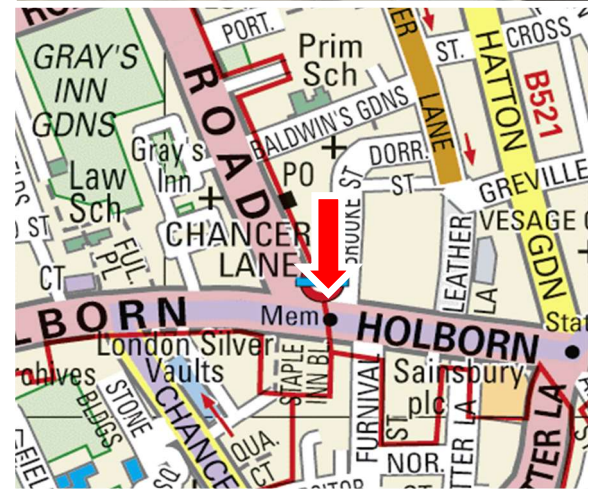

## Retained Site Distribution

<i>Site</i>	<i>Address</i>	<i>Postcode</i>
1	371 EUSTON ROAD BLOOMSBURY	NW1 3AR
2	81 TOTTENHAM COURT ROAD BLOOMSBURY	W1T 4SZ
3	148 HOLBORN	EC1N 2NS
4	29 TOTTENHAM COURT ROAD BLOOMSBURY	W1T 7QP
5	71 HIGH HOLBORN	WC1V 6AL
6	SHAFTESBURY AVENUE, C/O EARLHAM STREET	WC2H 8JA
7	141 EUSTON ROAD KING'S CROSS	WC1H 9AA
8	22 MELTON STREET AT EUSTON STATION	NW1 2BT
9	221 CAMDEN HIGH STREET	NW1 7HG
10	191 TOTTENHAM COURT ROAD BLOOMSBURY	W1T 7AA
11	106 SOUTHAMPTON ROW	WC1B 5AB
12	72 RUSSELL SQUARE HOLBORN	WC1B 5BA
13	65 ST GILES HIGH STREET HOLBORN	WC2H 8JL
14	110-124 THEOBALDS ROAD HOLBORN	WC1X 8RX
15	58 KINGSWAY HOLBORN	WC2B 6EP

## Sites to be Upgraded to Hub Units

<i>Site</i>	<i>Address</i>	<i>Postcode</i>	<i>GPDO</i>	<i>Advert Consent</i>
1	371 EUSTON ROAD BLOOMSBURY	NW1 3AR	Approved	NA
2	81 TOTTENHAM COURT ROAD BLOOMSBURY	W1T 4SZ	Approved	NA
3	148 HOLBORN - HOLBORN AND COVENT GARDEN	EC1N 2NS	Approved	Granted
4	29 TOTTENHAM COURT ROAD BLOOMSBURY	W1T 7QP	Approved	NA
5	71 HIGH HOLBORN HOLBORN AND COVENT GARDEN	WC1V 6AL	Approved	Granted
6	SHAFTESBURY AVENUE C/O EARLHAM STREET AND HOLBORN	WC2H 8JA	Approved	NA
7	141 EUSTON ROAD KING'S CROSS	WC1H 9AA	Approved	NA
8	22 MELTON STREET REGENT'S PARK	NW1 2BT	Approved	NA
9	221 CAMDEN HIGH STREET WITH PRIMROSE HILL	NW1 7HG	Approved	NA
10	191 TOTTENHAM COURT ROAD BLOOMSBURY	W1T 7AA	Approved	NA
11	106 SOUTHAMPTON ROW HOLBORN AND COVENT GARDEN	WC1B 5AB	Approved	NA
12	72 RUSSELL SQUARE HOLBORN AND COVENT GARDEN	WC1B 5BA	Approved	NA
13	65 ST GILES HIGH STREET HOLBORN AND COVENT GARDEN	WC2H 8JL	Approved	NA
14	110-124 THEOBALDS ROAD HOLBORN AND COVENT GARDEN	WC1X 8RX	Approved	NA
15	58 KINGSWAY HOLBORN AND COVENT GARDEN	WC2B 6EP	Approved	NA

SITE 1 371 EUSTON ROAD

SITE 2 81 TOTTENHAM COURT ROAD

SITE 3 148 HOLBORN ROAD

SITE 4 29 TOTTENHAM COURT ROAD

SITE 5 71 HIGH HOLBORN

SITE 6 SHAFTESBURY AVENUE C/O EARLHAM STREET

SITE 7

141 EUSTON ROAD