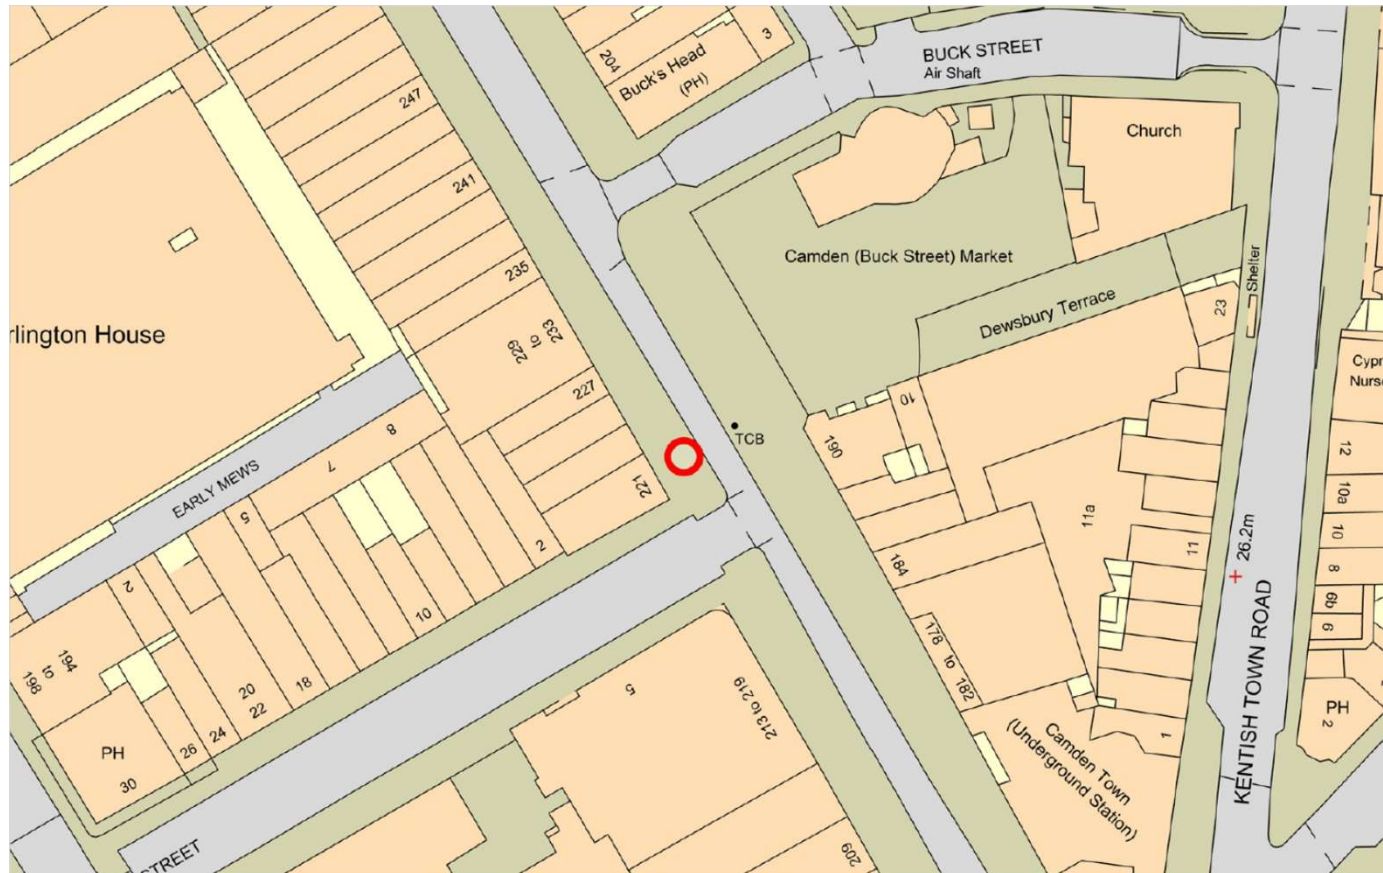

London Borough of Camden
Communication Hub Proposal

SITE 9 Pavement Outside
221 Camden High Street with Primrose Hill NW1 7HG

SITE MAPS AND VISUALS

o/s 221 Camden High Street

Easting 528848

Northing 183960

Application Site

1:1250 @ A4

o/s 221 Camden High Street

Easting 528848

Northing 183960

Existing Phone Kiosk

Proposed Hub Unit

1:200 @ A4

JCDecaux

A01603

o/s 221 Camden High Street

JCDecaux

A01603

o/s 221 Camden High Street