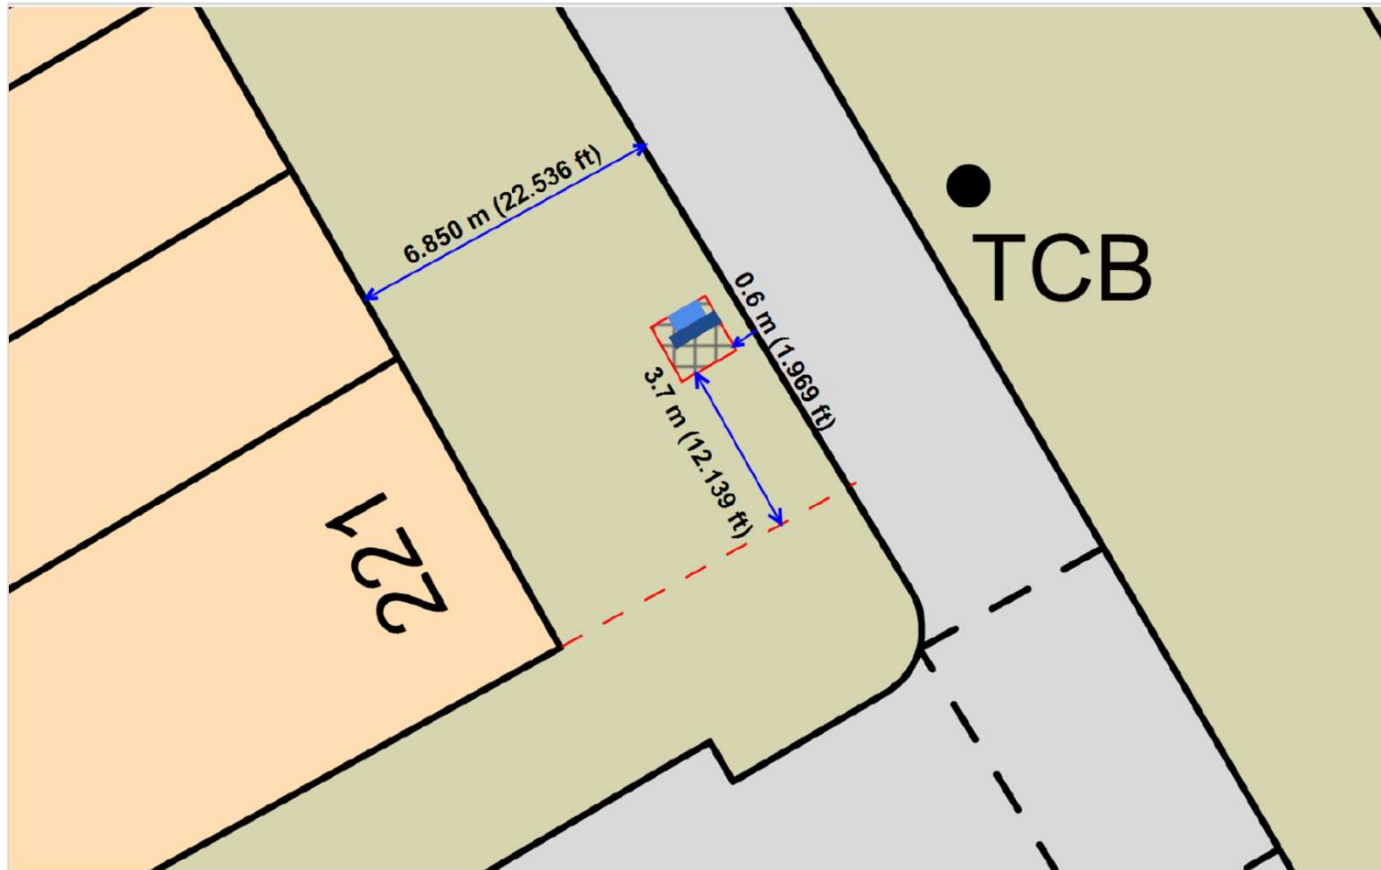

Application Site

1:1250 @ A4

o/s 221 Camden High Street

Easting 528848

Northing 183960

Existing Phone Kiosk

Proposed Hub Unit

1:200 @ A4