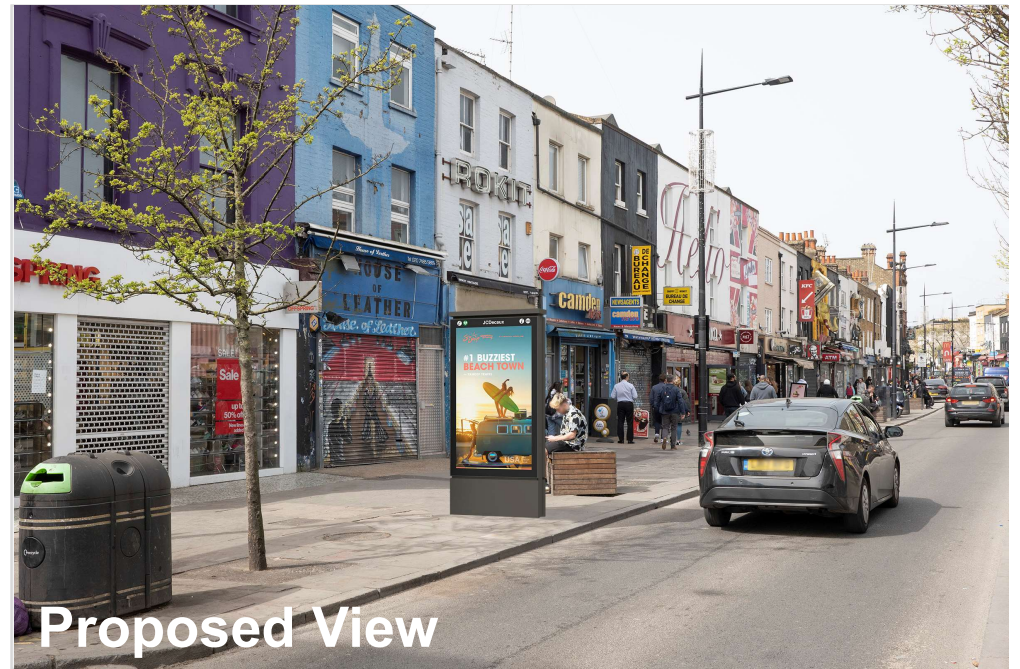

JCDecaux

A01603

o/s 221 Camden High Street