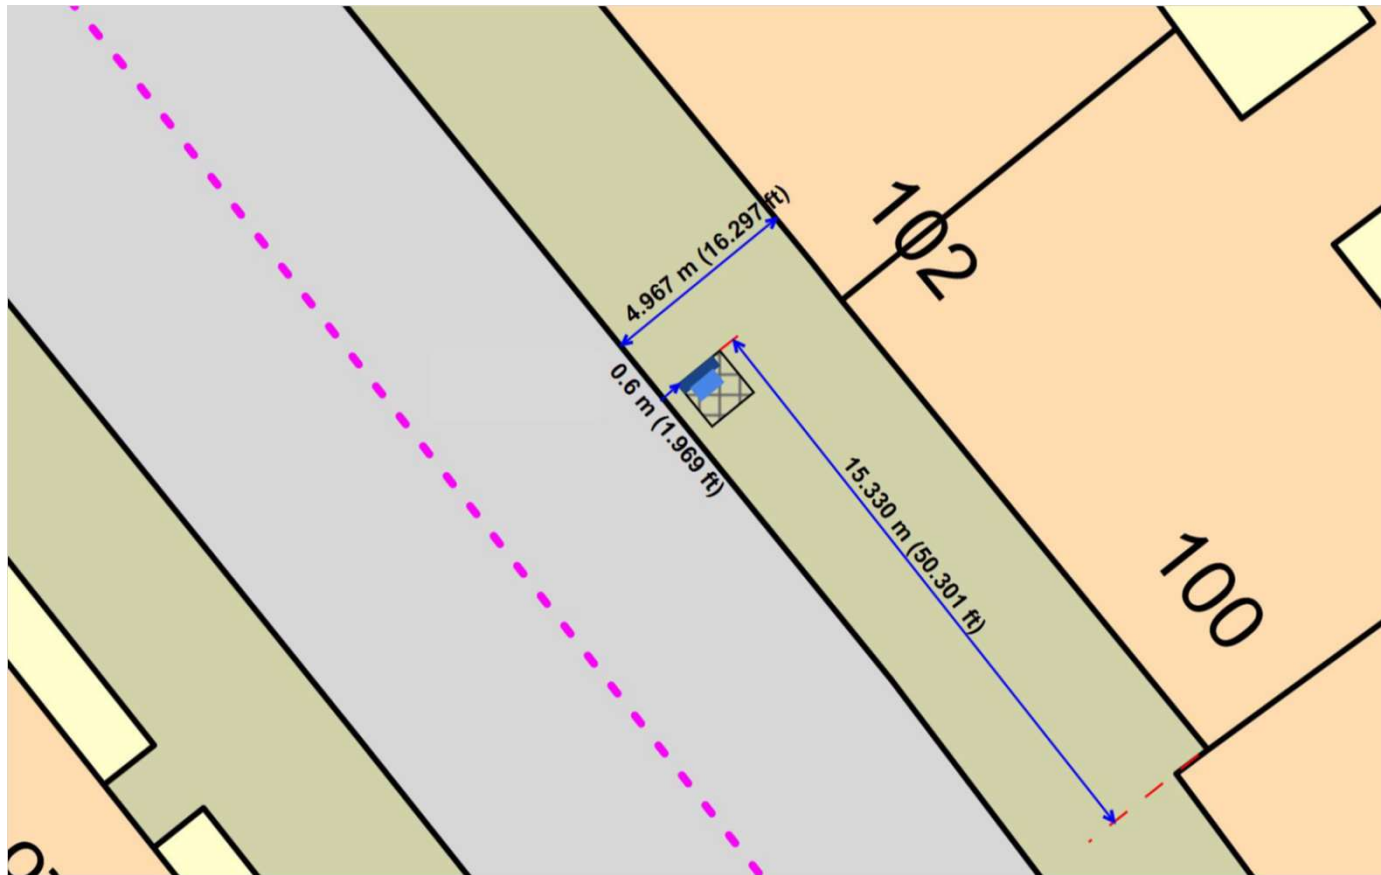

London Borough of Camden  
Communication Hub Proposal

SITE 11 Pavement Outside  
106 Southampton Row WC1B 5AB

SITE MAPS AND VISUALS

Application Site

1:1250 @ A4

Existing Phone Kiosk

Proposed Hub Unit

1:200 @ A4

JCDecaux

A01605

o/s 102 Southampton Row