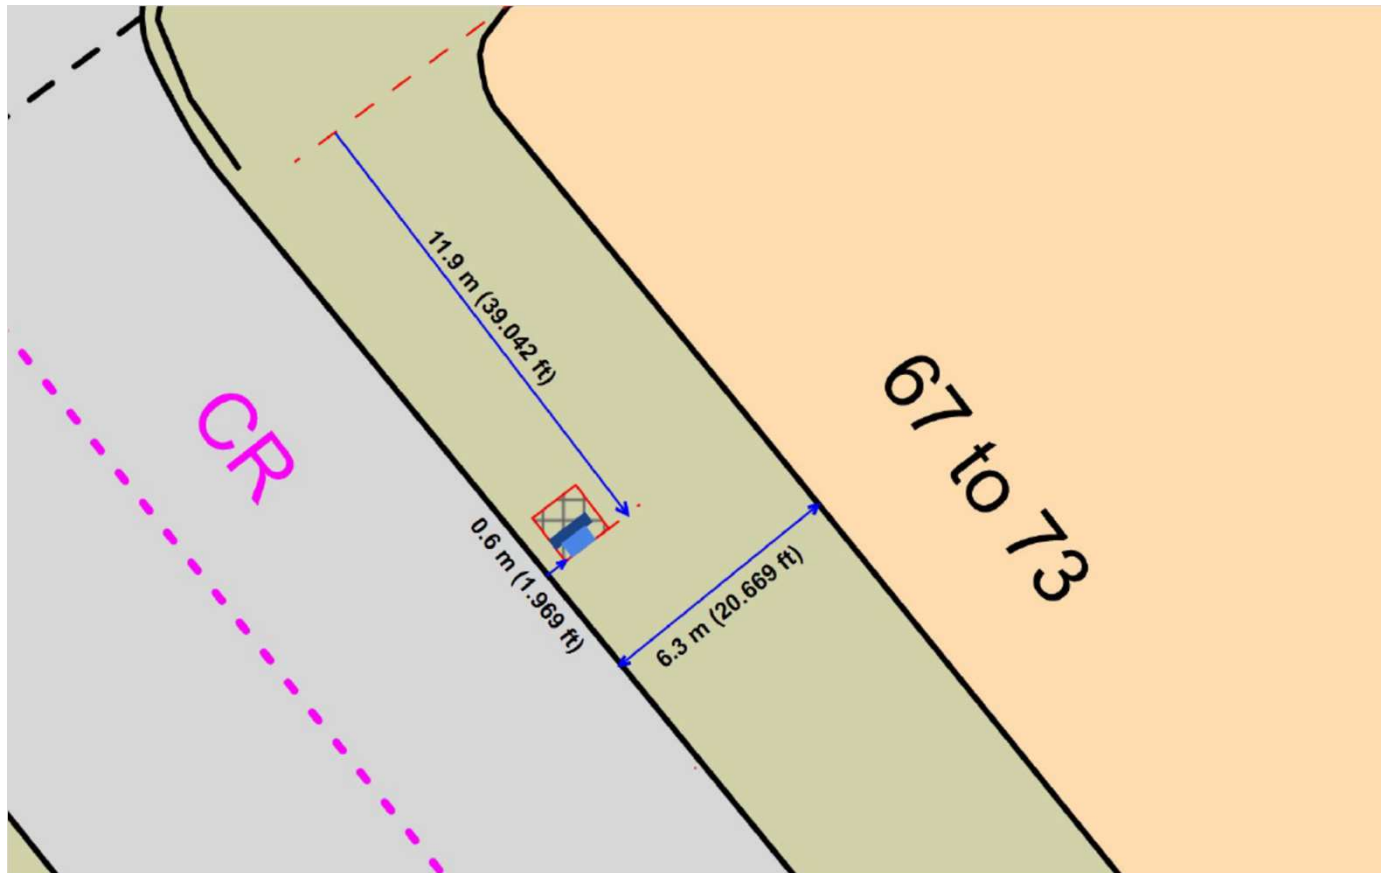

London Borough of Camden  
Communication Hub Proposal

SITE 12 Pavement Outside  
72 Russell Square WC1B 5BA

SITE MAPS AND VISUALS

Application Site

1:1250 @ A4

Existing Phone Kiosk

Proposed Hub Unit

1:200 @ A4