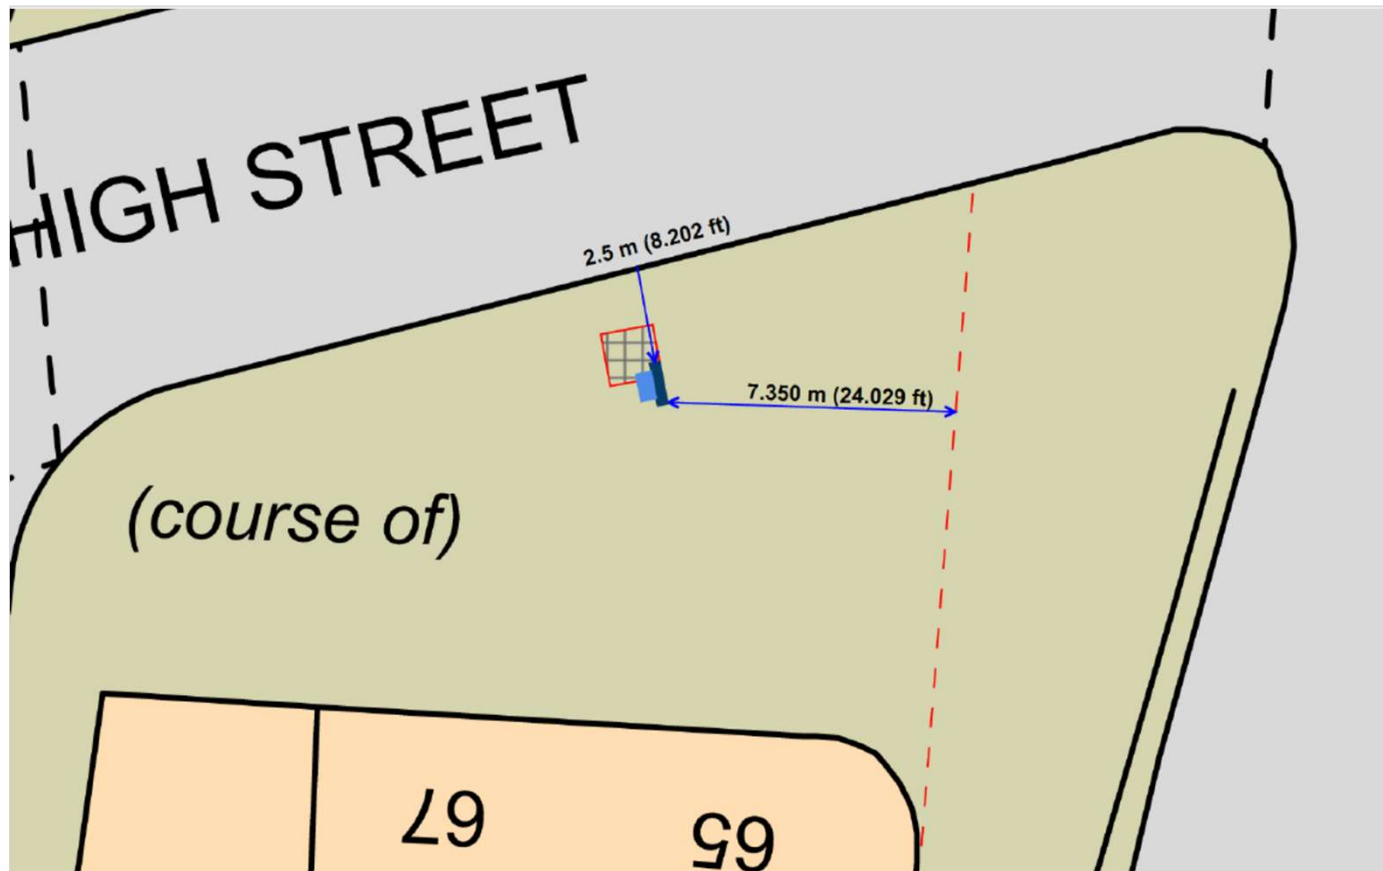

London Borough of Camden
Communication Hub Proposal

SITE 13 Pavement Outside
65 St Giles High Street WC2H 8JL

SITE MAPS AND VISUALS

o/s 65 St Giles High Street

Easting 530049

Northing 181291

Application Site

1:1250 @ A4

Existing Phone Kiosk

Proposed Hub Unit

1:200 @ A4

JCDecaux

A01607

o/s 65 St Giles High Street