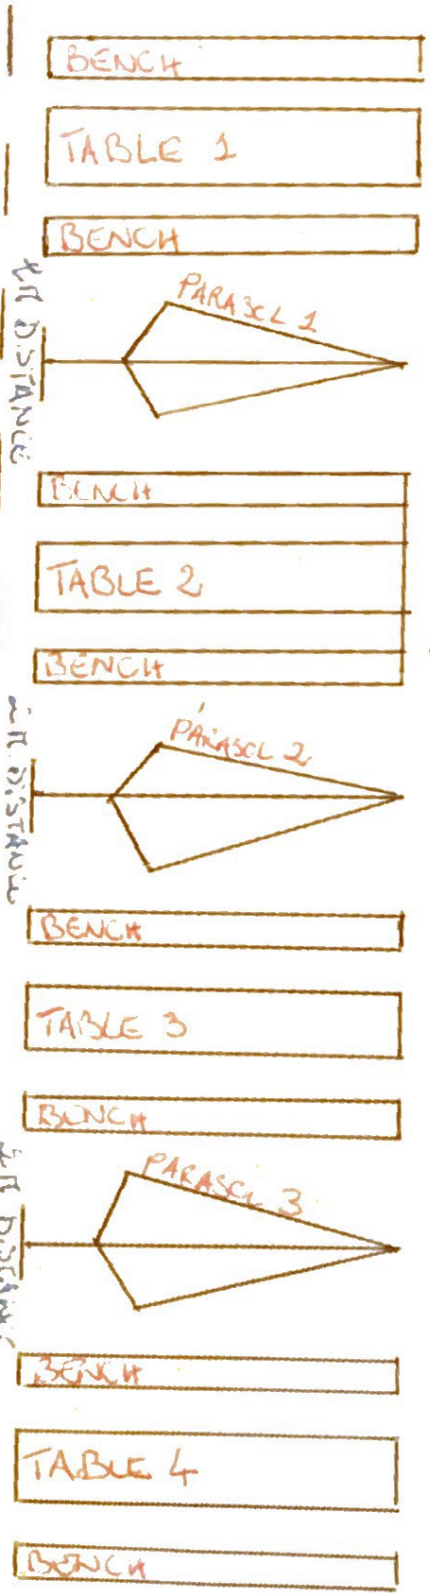

ENTRANCE FLAT 12L

THE RESTAURANT WINE BAR

ENTRANCE FLAT 122

SIDE WALK

1.85M

1.5 m GAP

ROAD

TABLE DIMENSION

0.50m

1.20m

BENCH DIMENSION

0.50m

1.20m

9.30m

BARRIERS

SEAT DISTANCE