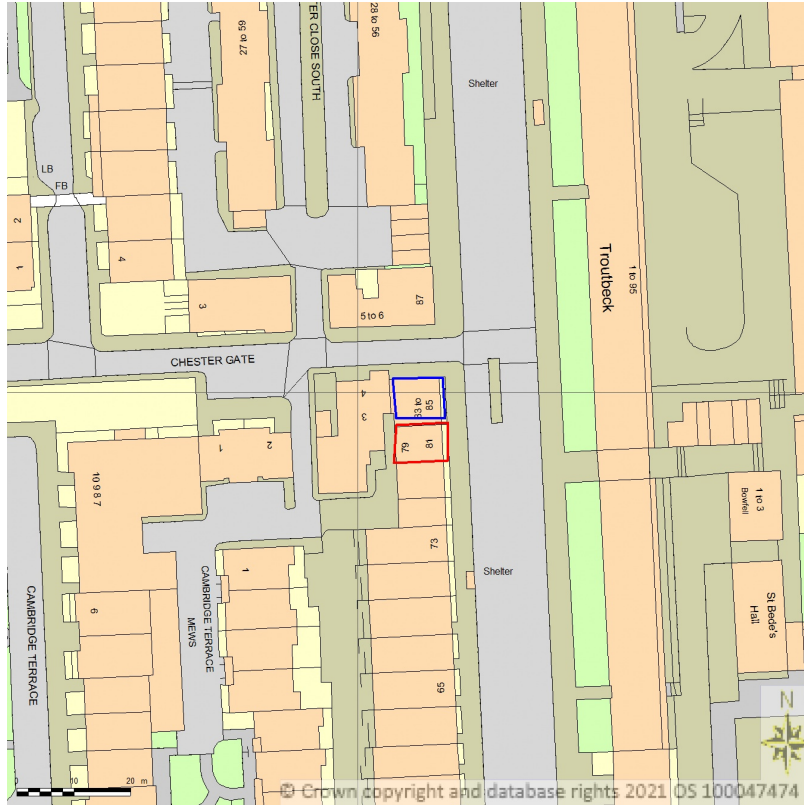

**SITE LOCATION PLAN
AREA 2 HA
SCALE 1:1250 on A4
CENTRE COORDINATES: 528809, 182598**

Supplied by Streetwise Maps Ltd
www.streetwise.net
Licence No: 100047474
23/04/2021 10:27