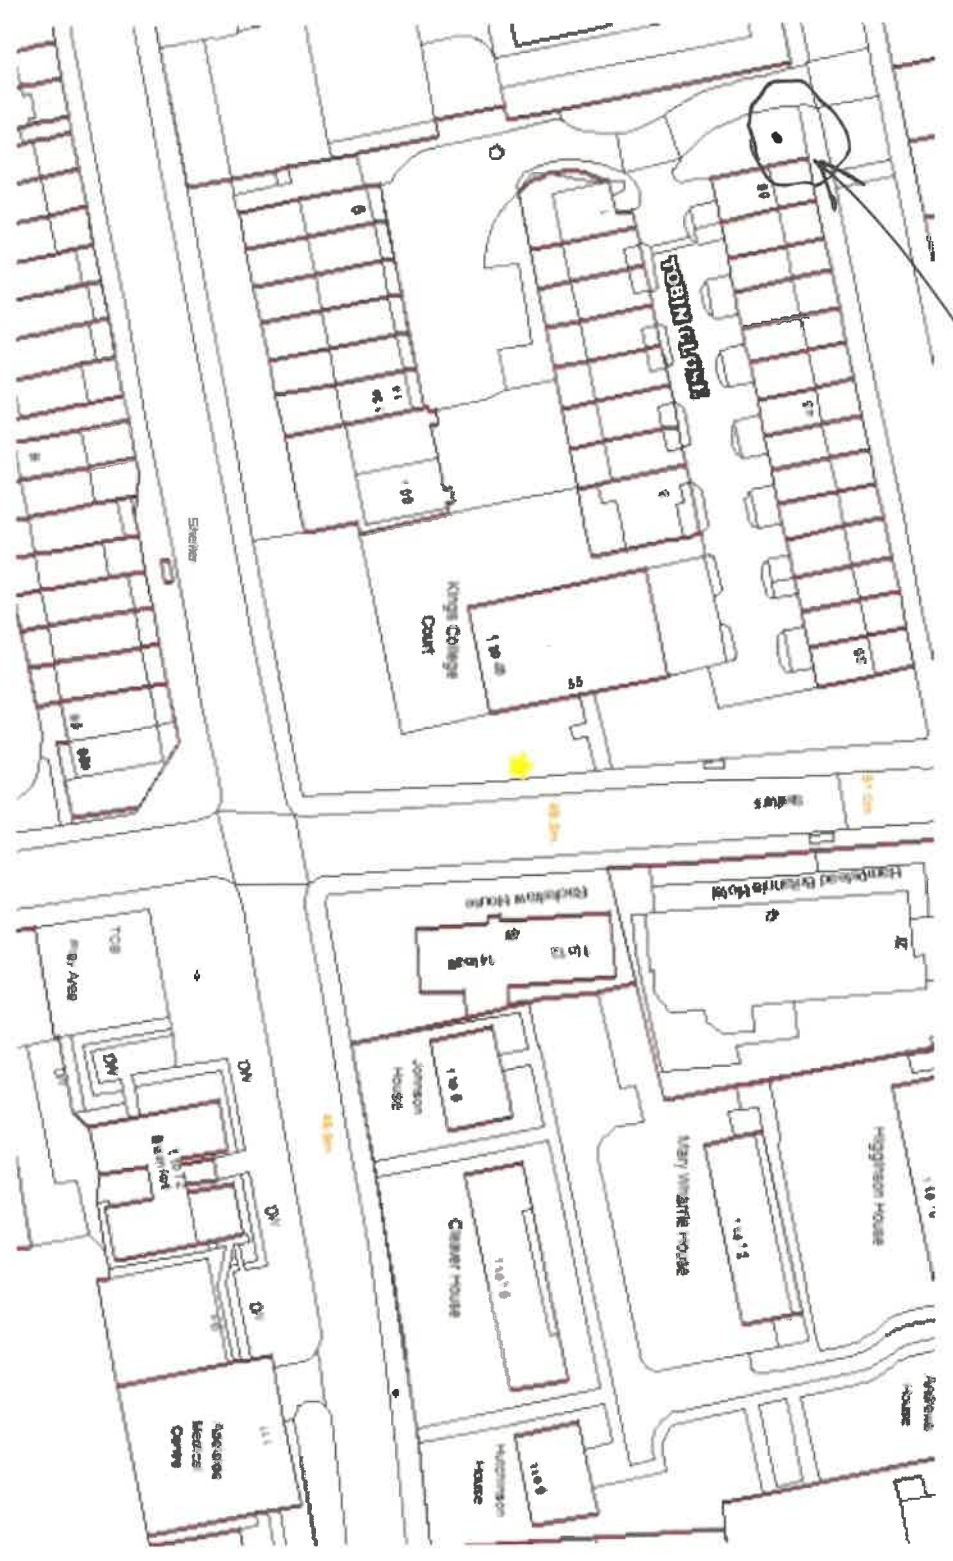

CRABSTREET - KING'S COLLEGE COURT, NW 3 3EA

*FALSE ACACIA*