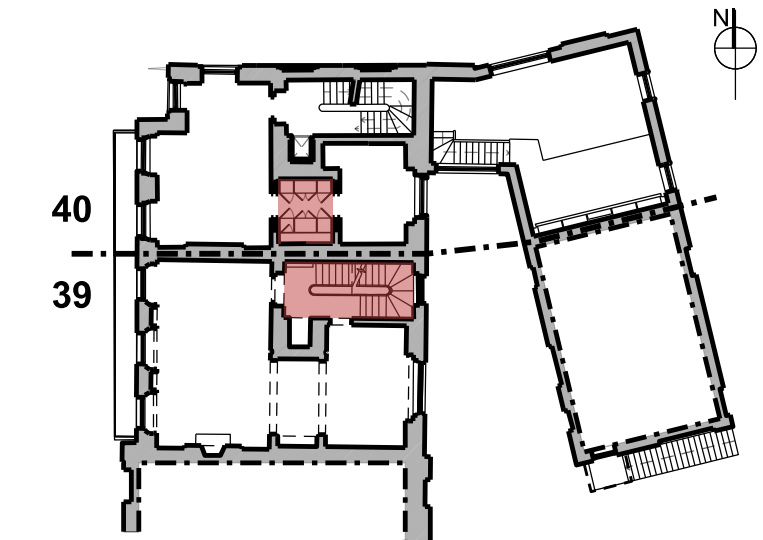

SECTION A

SECTION B

EXISTING LOWER GROUND FLOOR PART PLAN TO NO. 39 & 40

NO. 40 CHESTER TERRACE

NO. 39 CHESTER TERRACE

BOUNDARY LINE

SECTION B

SECTION A

**FOR PLANNING**

Client  
Jose & Daniela Neves

Project  
39 & 40 Chester Terrace  
London NW1 4ND

Title  
Existing  
Ground Floor  
Part Plan & Sections between No. 39 & 40

Drawn By	Checked By	Scale	Date
GC	MG	1:20 @ A1	March 21

Drawing No	Revision
1154/P/CN/E/20/002	B

GROVES NATCHEVA ARCHITECTS

To scale for town planning purposes.  
Not for construction.

SECTION A

SECTION B

EXISTING LOWER GROUND FLOOR PART PLAN TO NO. 39 & 40

NO. 40 CHESTER TERRACE

NO. 39 CHESTER TERRACE

BOUNDARY LINE

THIS DRAWING TO BE READ IN CONJUNCTION  
WITH DRAWING 1154/P/CN/A/20/003

Rev	Amendment	Date
A	For Planning	19.03.21
Key Plan		

**FOR PLANNING**

Client  
Jose & Daniela Neves