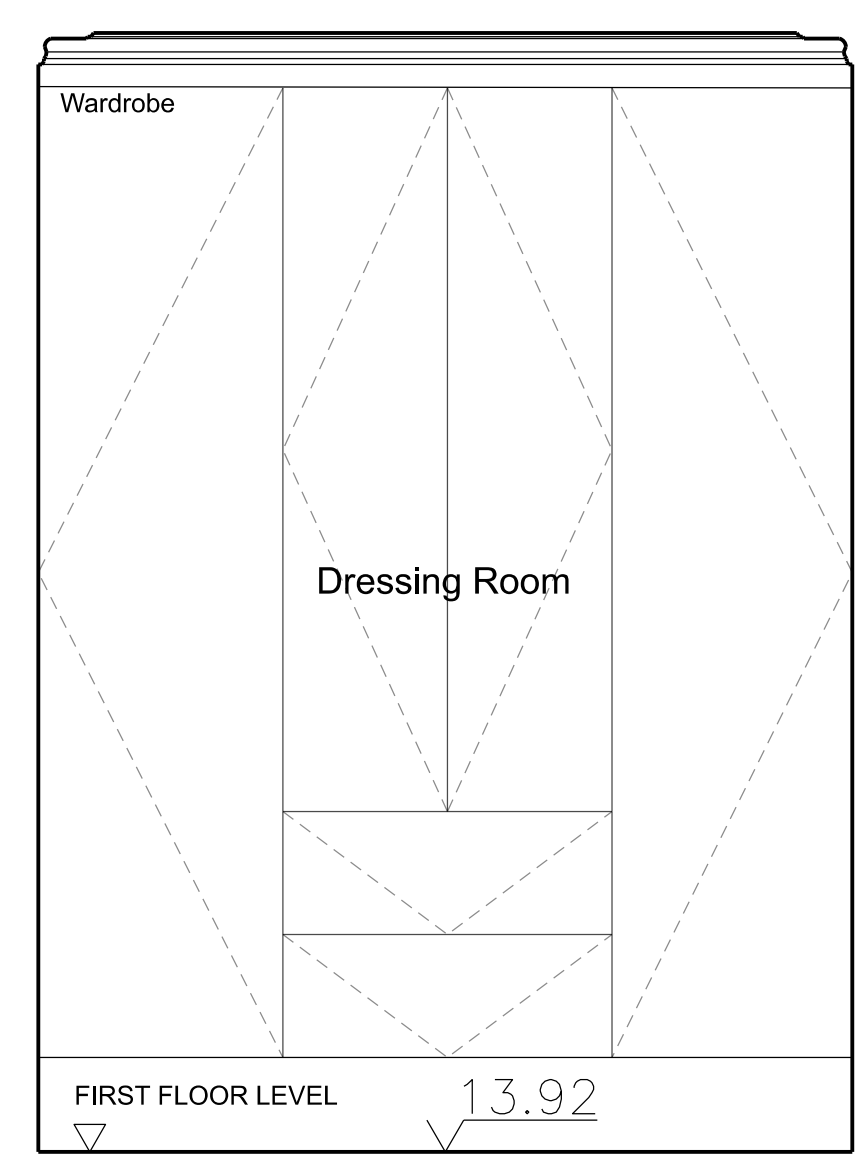

**FOR PLANNING**

Client  
Jose & Daniela Neves

Project  
39 & 40 Chester Terrace  
London NW1 4ND

Title  
Existing  
Ground Floor  
Part Plan & Sections between No. 39 & 40

Drawn By	Checked By	Scale	Date
GC	MG	1:20 @ A1	March 21

Drawing No	Revision
1154/P/CN/E/20/002	B

GROVES NATCHEVA ARCHITECTS

To scale for town planning purposes.  
Not for construction.

SECTION A

SECTION B

EXISTING LOWER GROUND FLOOR PART PLAN TO NO. 39 & 40

NO. 40 CHESTER TERRACE

NO. 39 CHESTER TERRACE

BOUNDARY LINE

THIS DRAWING TO BE READ IN CONJUNCTION  
WITH DRAWING 1154/P/CN/A/20/003

Rev	Amendment	Date
A	For Planning	19.03.21
Key Plan		

**FOR PLANNING**

Client  
Jose & Daniela Neves

Project  
39 & 40 Chester Terrace  
London NW1 4ND

Title  
Existing  
First Floor  
Part Plan & Sections Between No. 39 & 40

Drawn By	Checked By	Scale	Date
GC	MG	1:20 @ A1	March 21
Drawing No	Revision		
1154/P/CN/E/20/003	A		