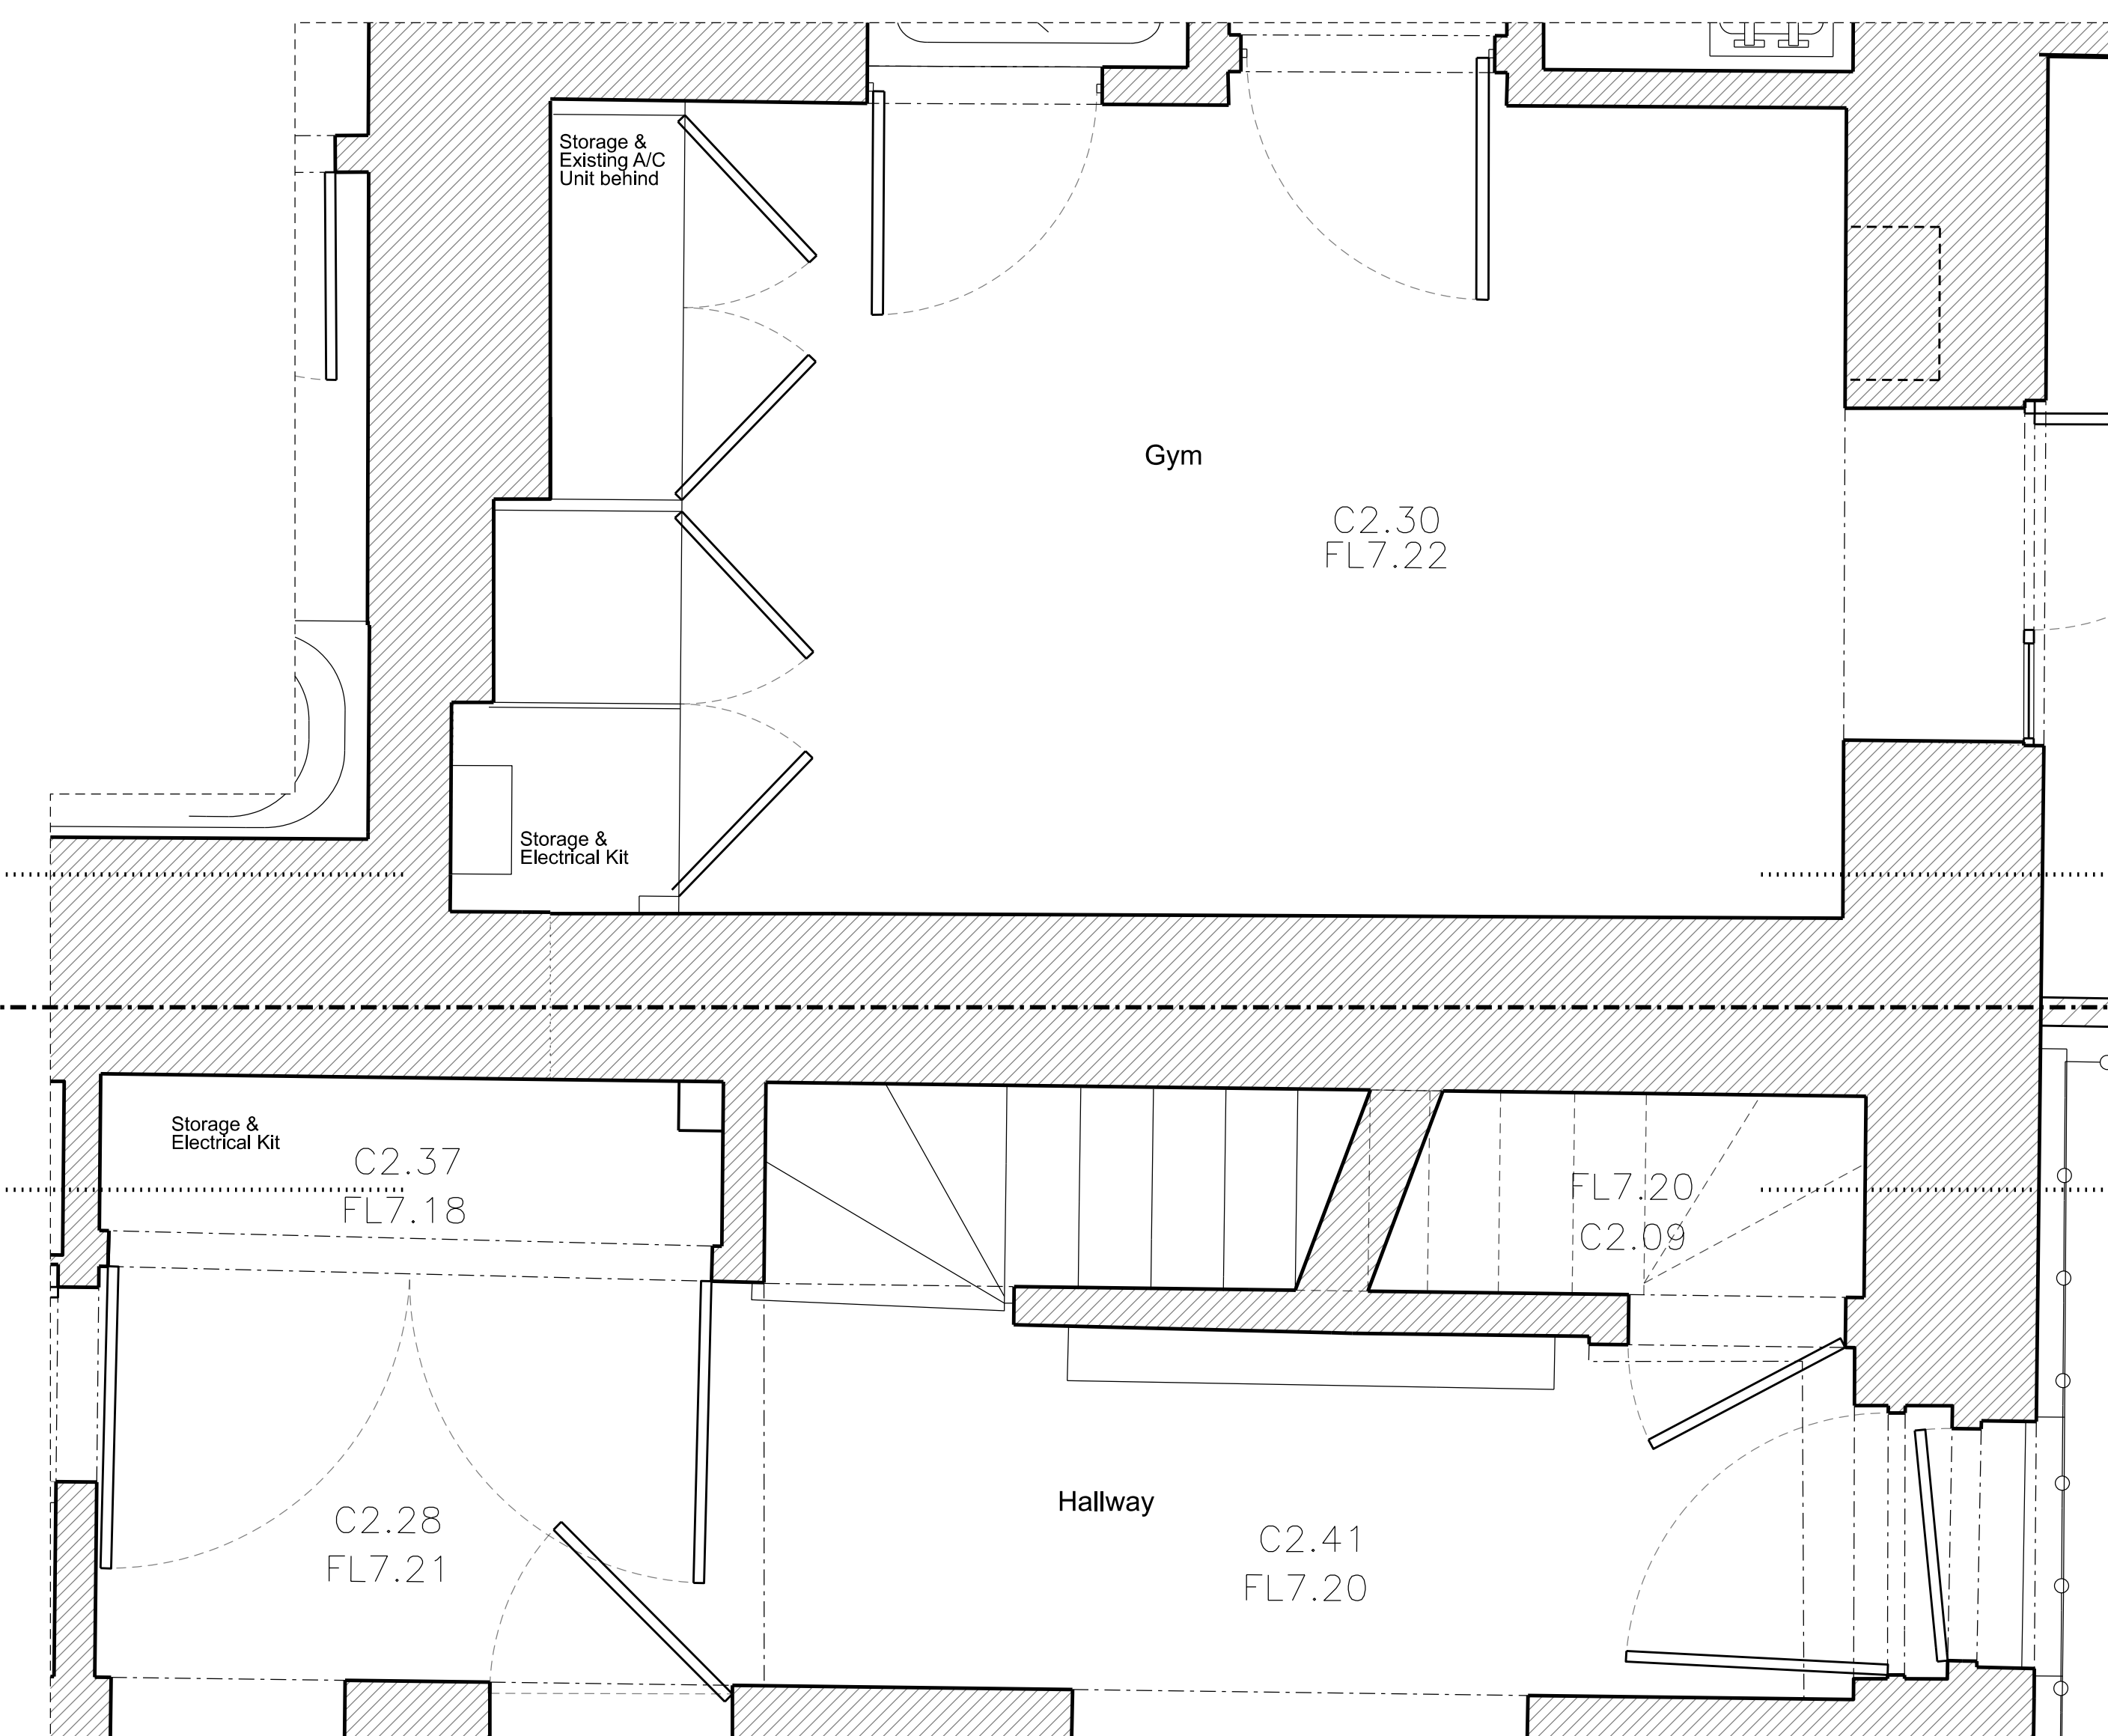

SECTION A

SECTION B

EXISTING LOWER GROUND FLOOR PART PLAN TO NO. 39 & 40

NO. 40 CHESTER TERRACE

NO. 39 CHESTER TERRACE

BOUNDARY LINE

SECTION B

SECTION A

Title  
Existing  
Lower Ground Floor  
Part Plan & Sections between No. 39 & 40

Drawn By	Checked By	Scale	Date
GC	MG	1:20 @ A1	March 21

Drawing No.	Revision
1154/P/CN/E/20/001	A

GROVES NATCHEVA ARCHITECTS

**FOR PLANNING**

Client  
Jose & Daniela Neves

Project  
39 & 40 Chester Terrace  
London NW1 4ND

Title  
Existing  
Ground Floor  
Part Plan & Sections between No. 39 & 40

Drawn By	Checked By	Scale	Date
GC	MG	1:20 @ A1	March 21

Project  
39 & 40 Chester Terrace  
London NW1 4ND

Title  
Existing  
First Floor  
Part Plan & Sections Between No. 39 & 40

Drawn By	Checked By	Scale	Date
GC	MG	1:20 @ A1	March 21
Drawing No	Revision		
1154/P/CN/E/20/003	A		