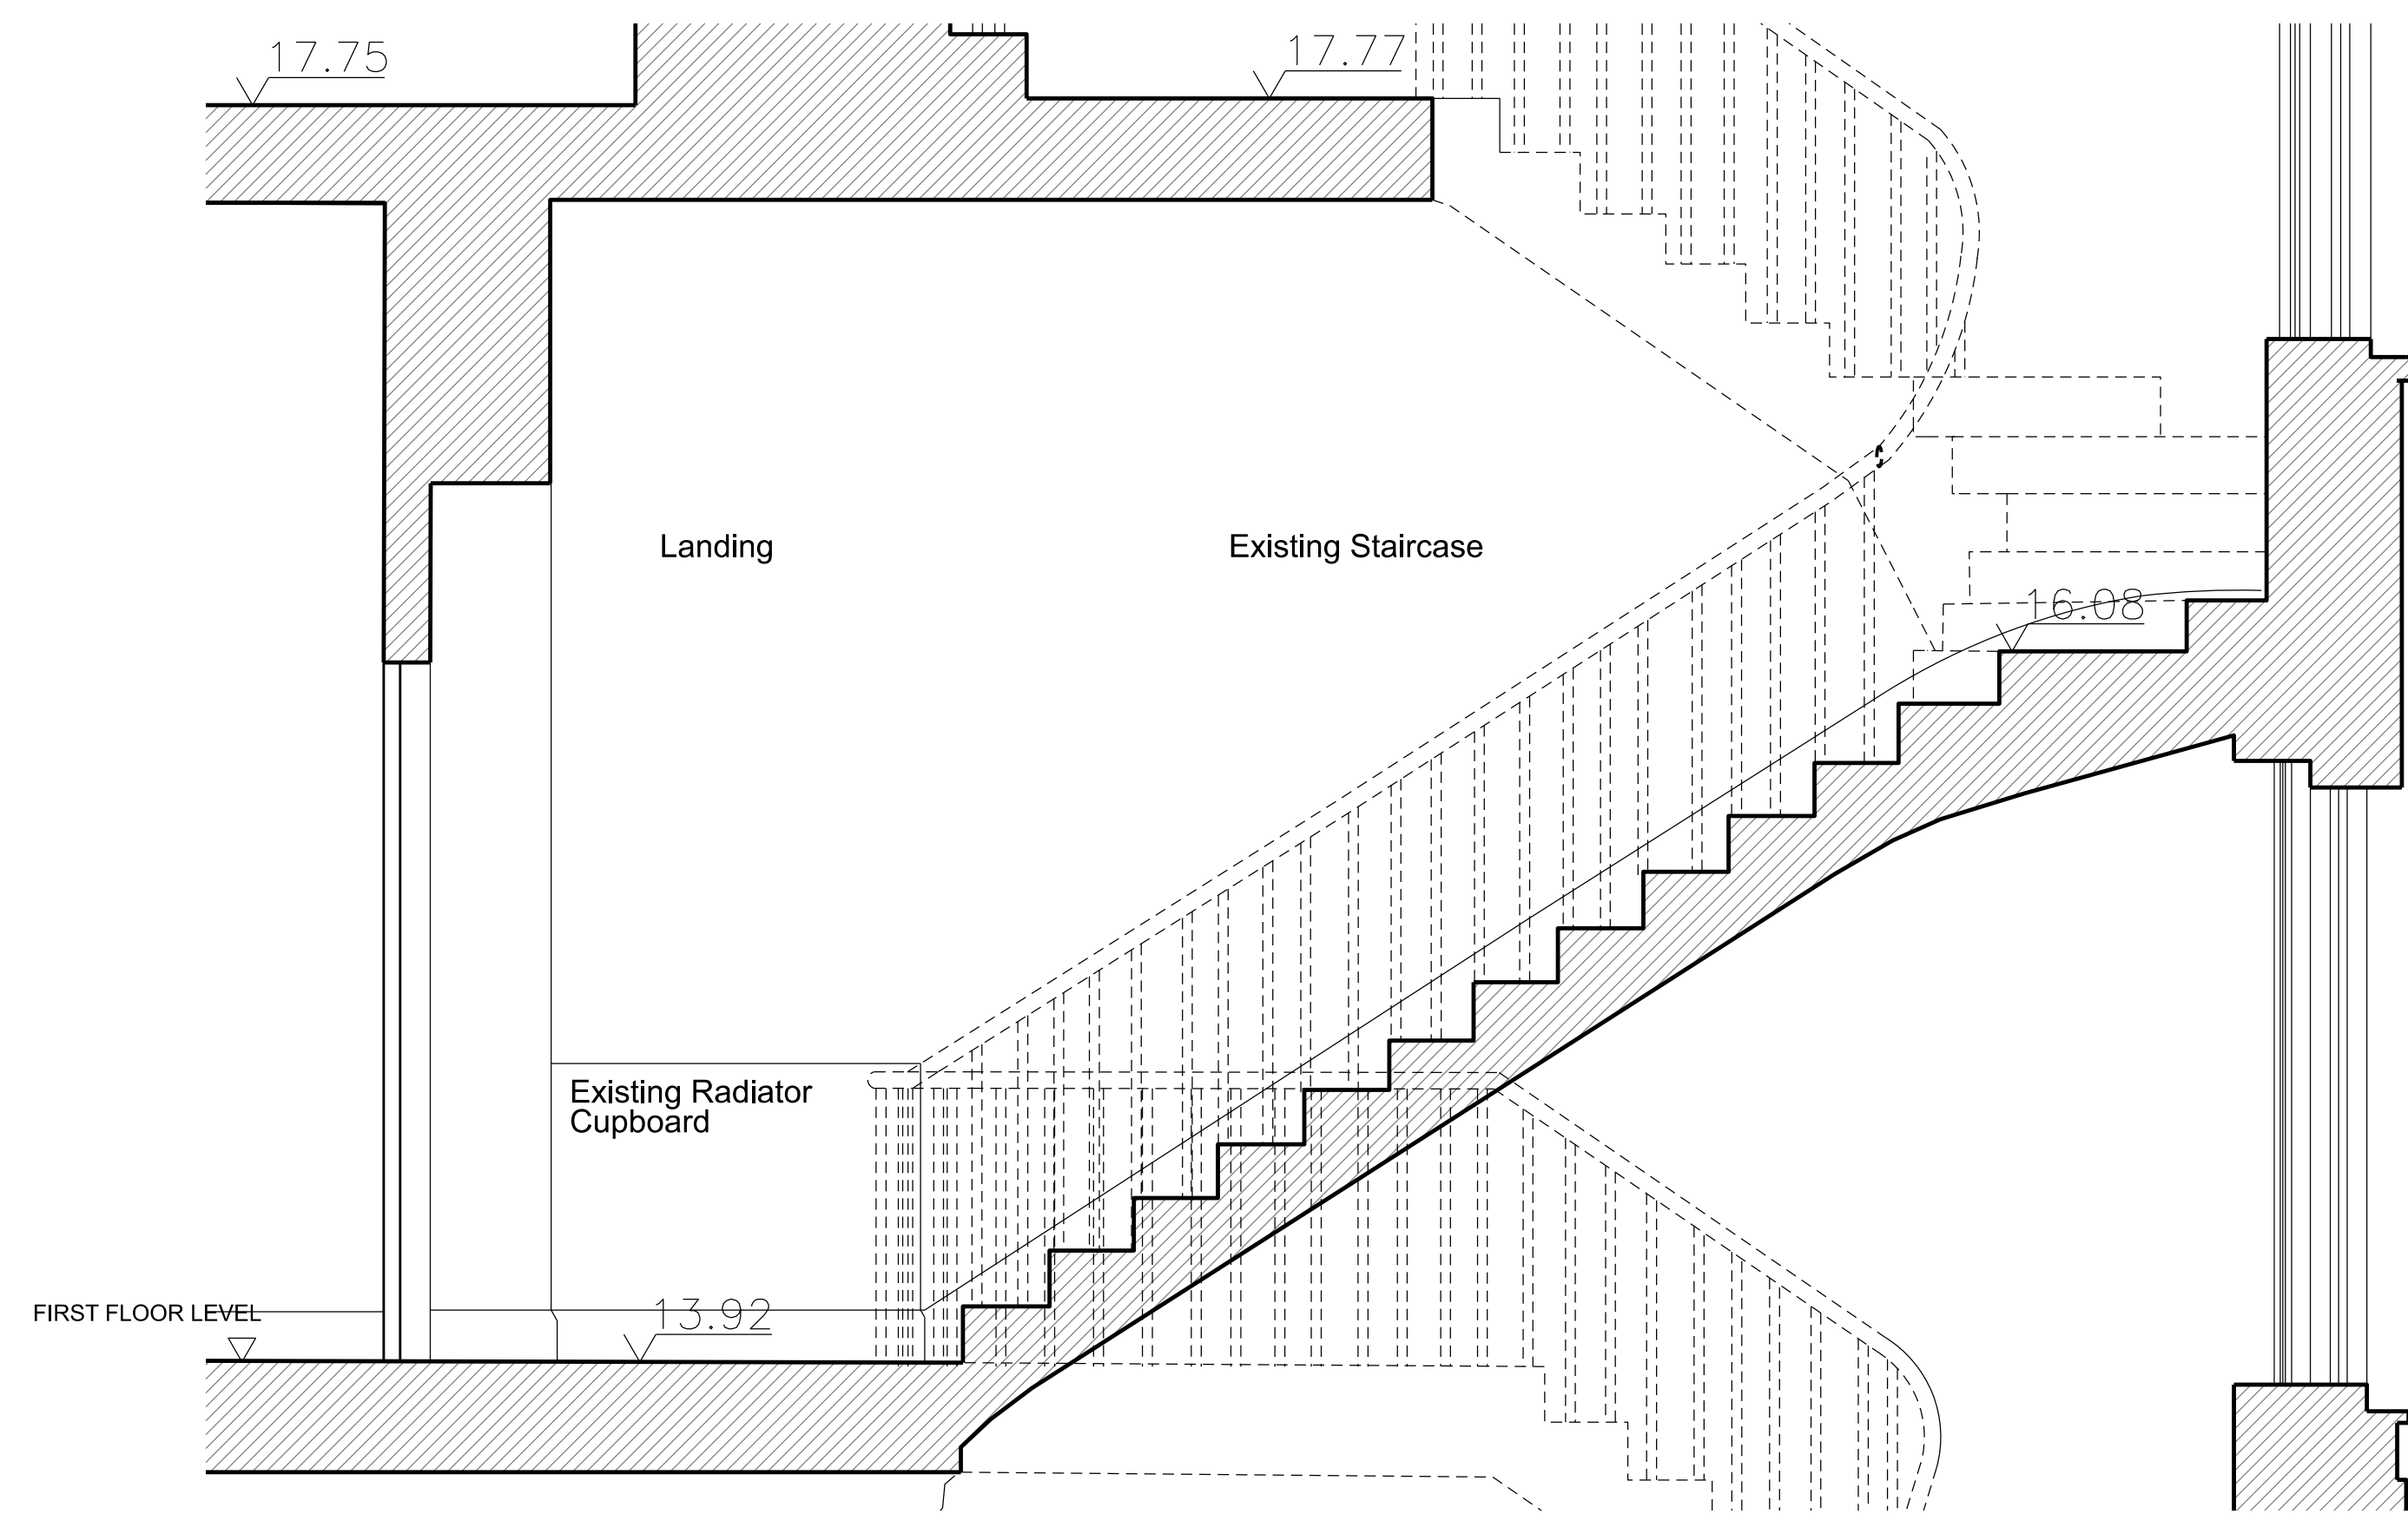

To scale for town planning purposes.
Not for construction.

SECTION A