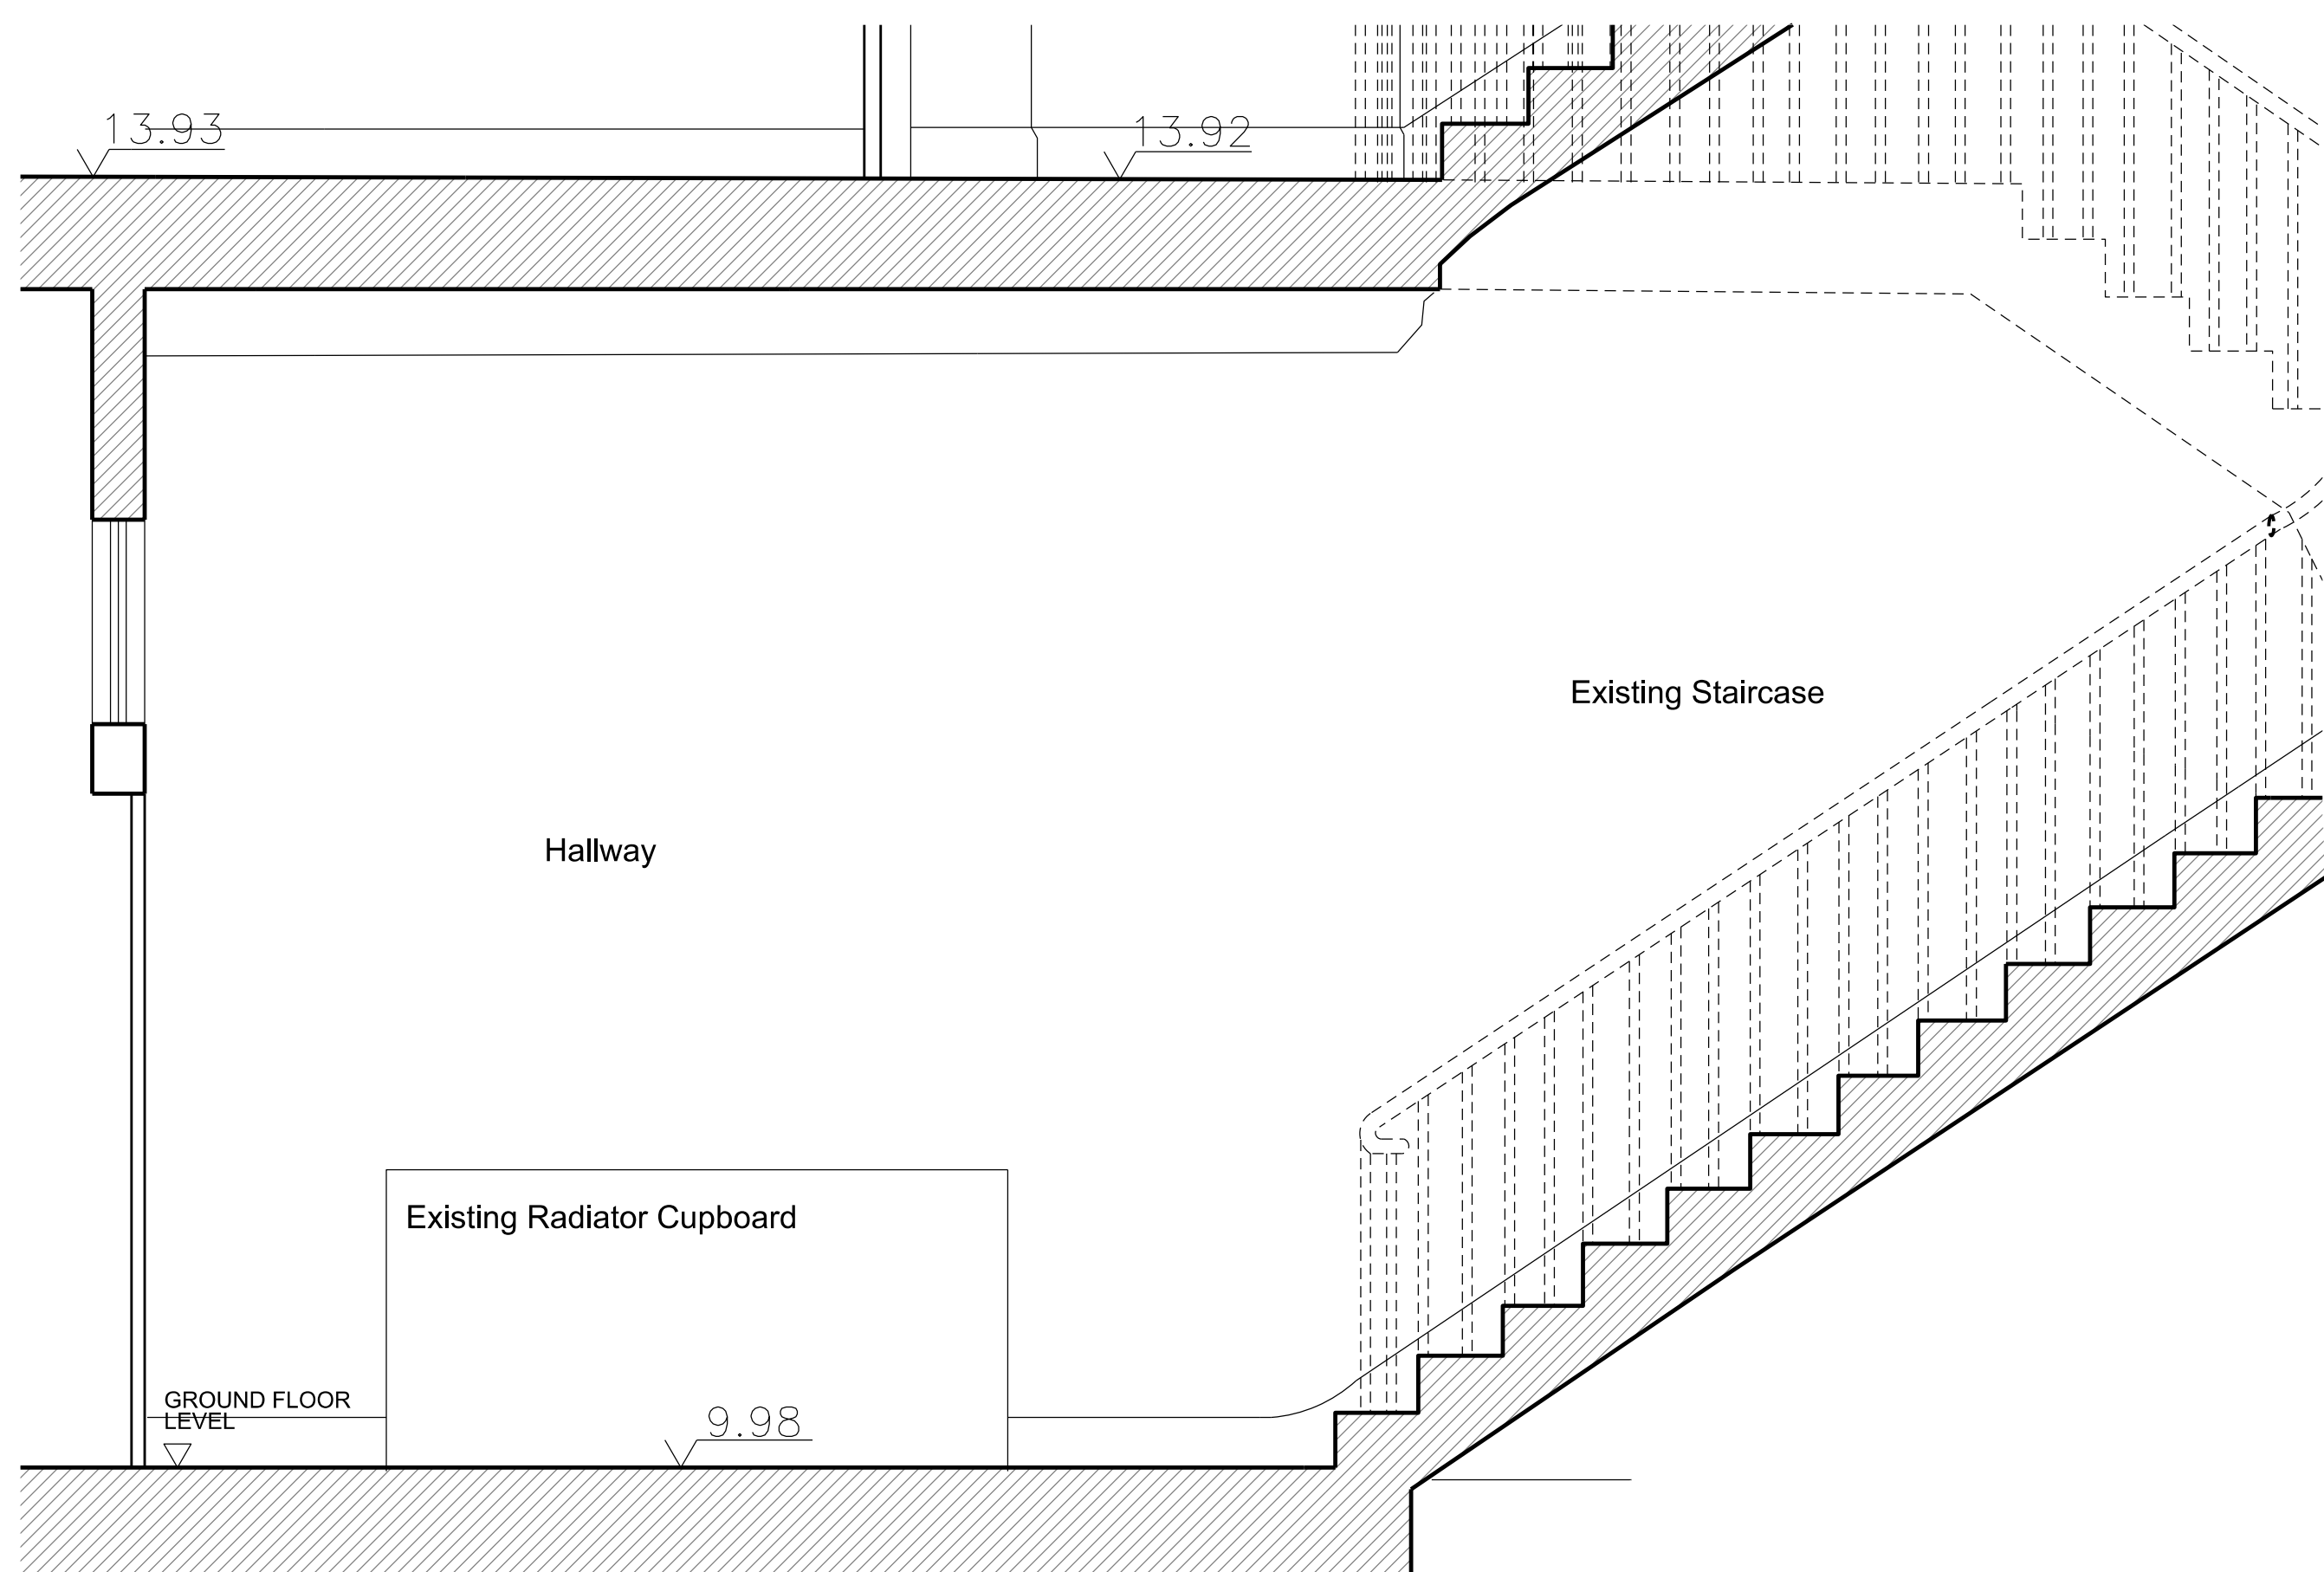

SECTION A

SECTION B

EXISTING LOWER GROUND FLOOR PART PLAN TO NO. 39 & 40

NO. 40 CHESTER TERRACE

NO. 39 CHESTER TERRACE

BOUNDARY LINE

SECTION B

SECTION A

Title  
Existing  
Lower Ground Floor  
Part Plan & Sections between No. 39 & 40

Drawn By	Checked By	Scale	Date
GC	MG	1:20 @ A1	March 21

Drawing No.	Revision
1154/P/CN/E/20/001	A

GROVES NATCHEVA ARCHITECTS

**FOR PLANNING**

Client  
Jose & Daniela Neves

Project  
39 & 40 Chester Terrace  
London NW1 4ND

Title  
Existing  
Ground Floor  
Part Plan & Sections between No. 39 & 40

Drawn By	Checked By	Scale	Date
GC	MG	1:20 @ A1	March 21

Project  
39 & 40 Chester Terrace  
London NW1 4ND

Title  
Existing  
First Floor  
Part Plan & Sections Between No. 39 & 40

Drawn By	Checked By	Scale	Date
GC	MG	1:20 @ A1	March 21
Drawing No	Revision		
1154/P/CN/E/20/003	A		