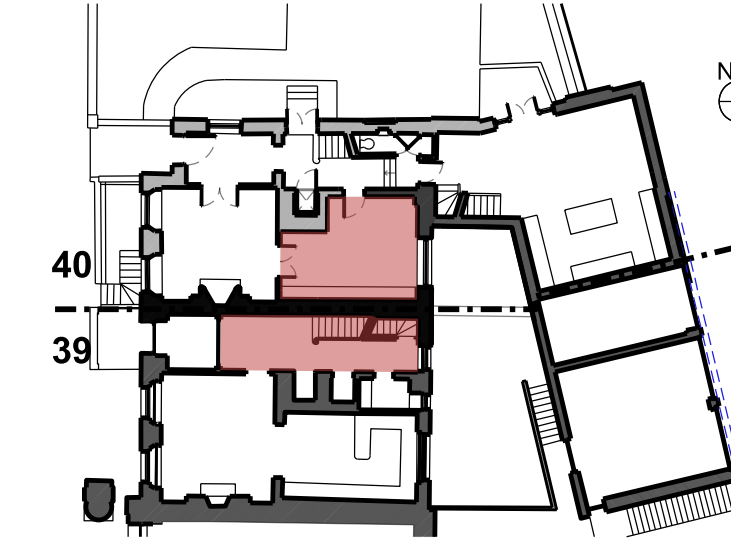

SECTION A

SECTION B

EXISTING LOWER GROUND FLOOR PART PLAN TO NO. 39 & 40

NO. 40 CHESTER TERRACE

NO. 39 CHESTER TERRACE

BOUNDARY LINE

SECTION B

SECTION A

Title  
Existing  
Lower Ground Floor  
Part Plan & Sections between No. 39 & 40

Drawn By	Checked By	Scale	Date
GC	MG	1:20 @ A1	March 21

Drawing No.	Revision
1154/P/CN/E/20/001	A

GROVES NATCHEVA ARCHITECTS

SECTION A

SECTION B

EXISTING GROUND FLOOR PART PLAN TO NO. 39 & 40

THIS DRAWING TO BE READ IN CONJUNCTION  
WITH DRAWING 1154/P/CN/A/20/002

Rev	Amendment	Date
B	For Planning	28.04.21
A	For Planning	19.03.21

**FOR PLANNING**

Client  
Jose & Daniela Neves

Project  
39 & 40 Chester Terrace  
London NW1 4ND

Title  
Existing  
Ground Floor  
Part Plan & Sections between No. 39 & 40

Drawn By	Checked By	Scale	Date
GC	MG	1:20 @ A1	March 21