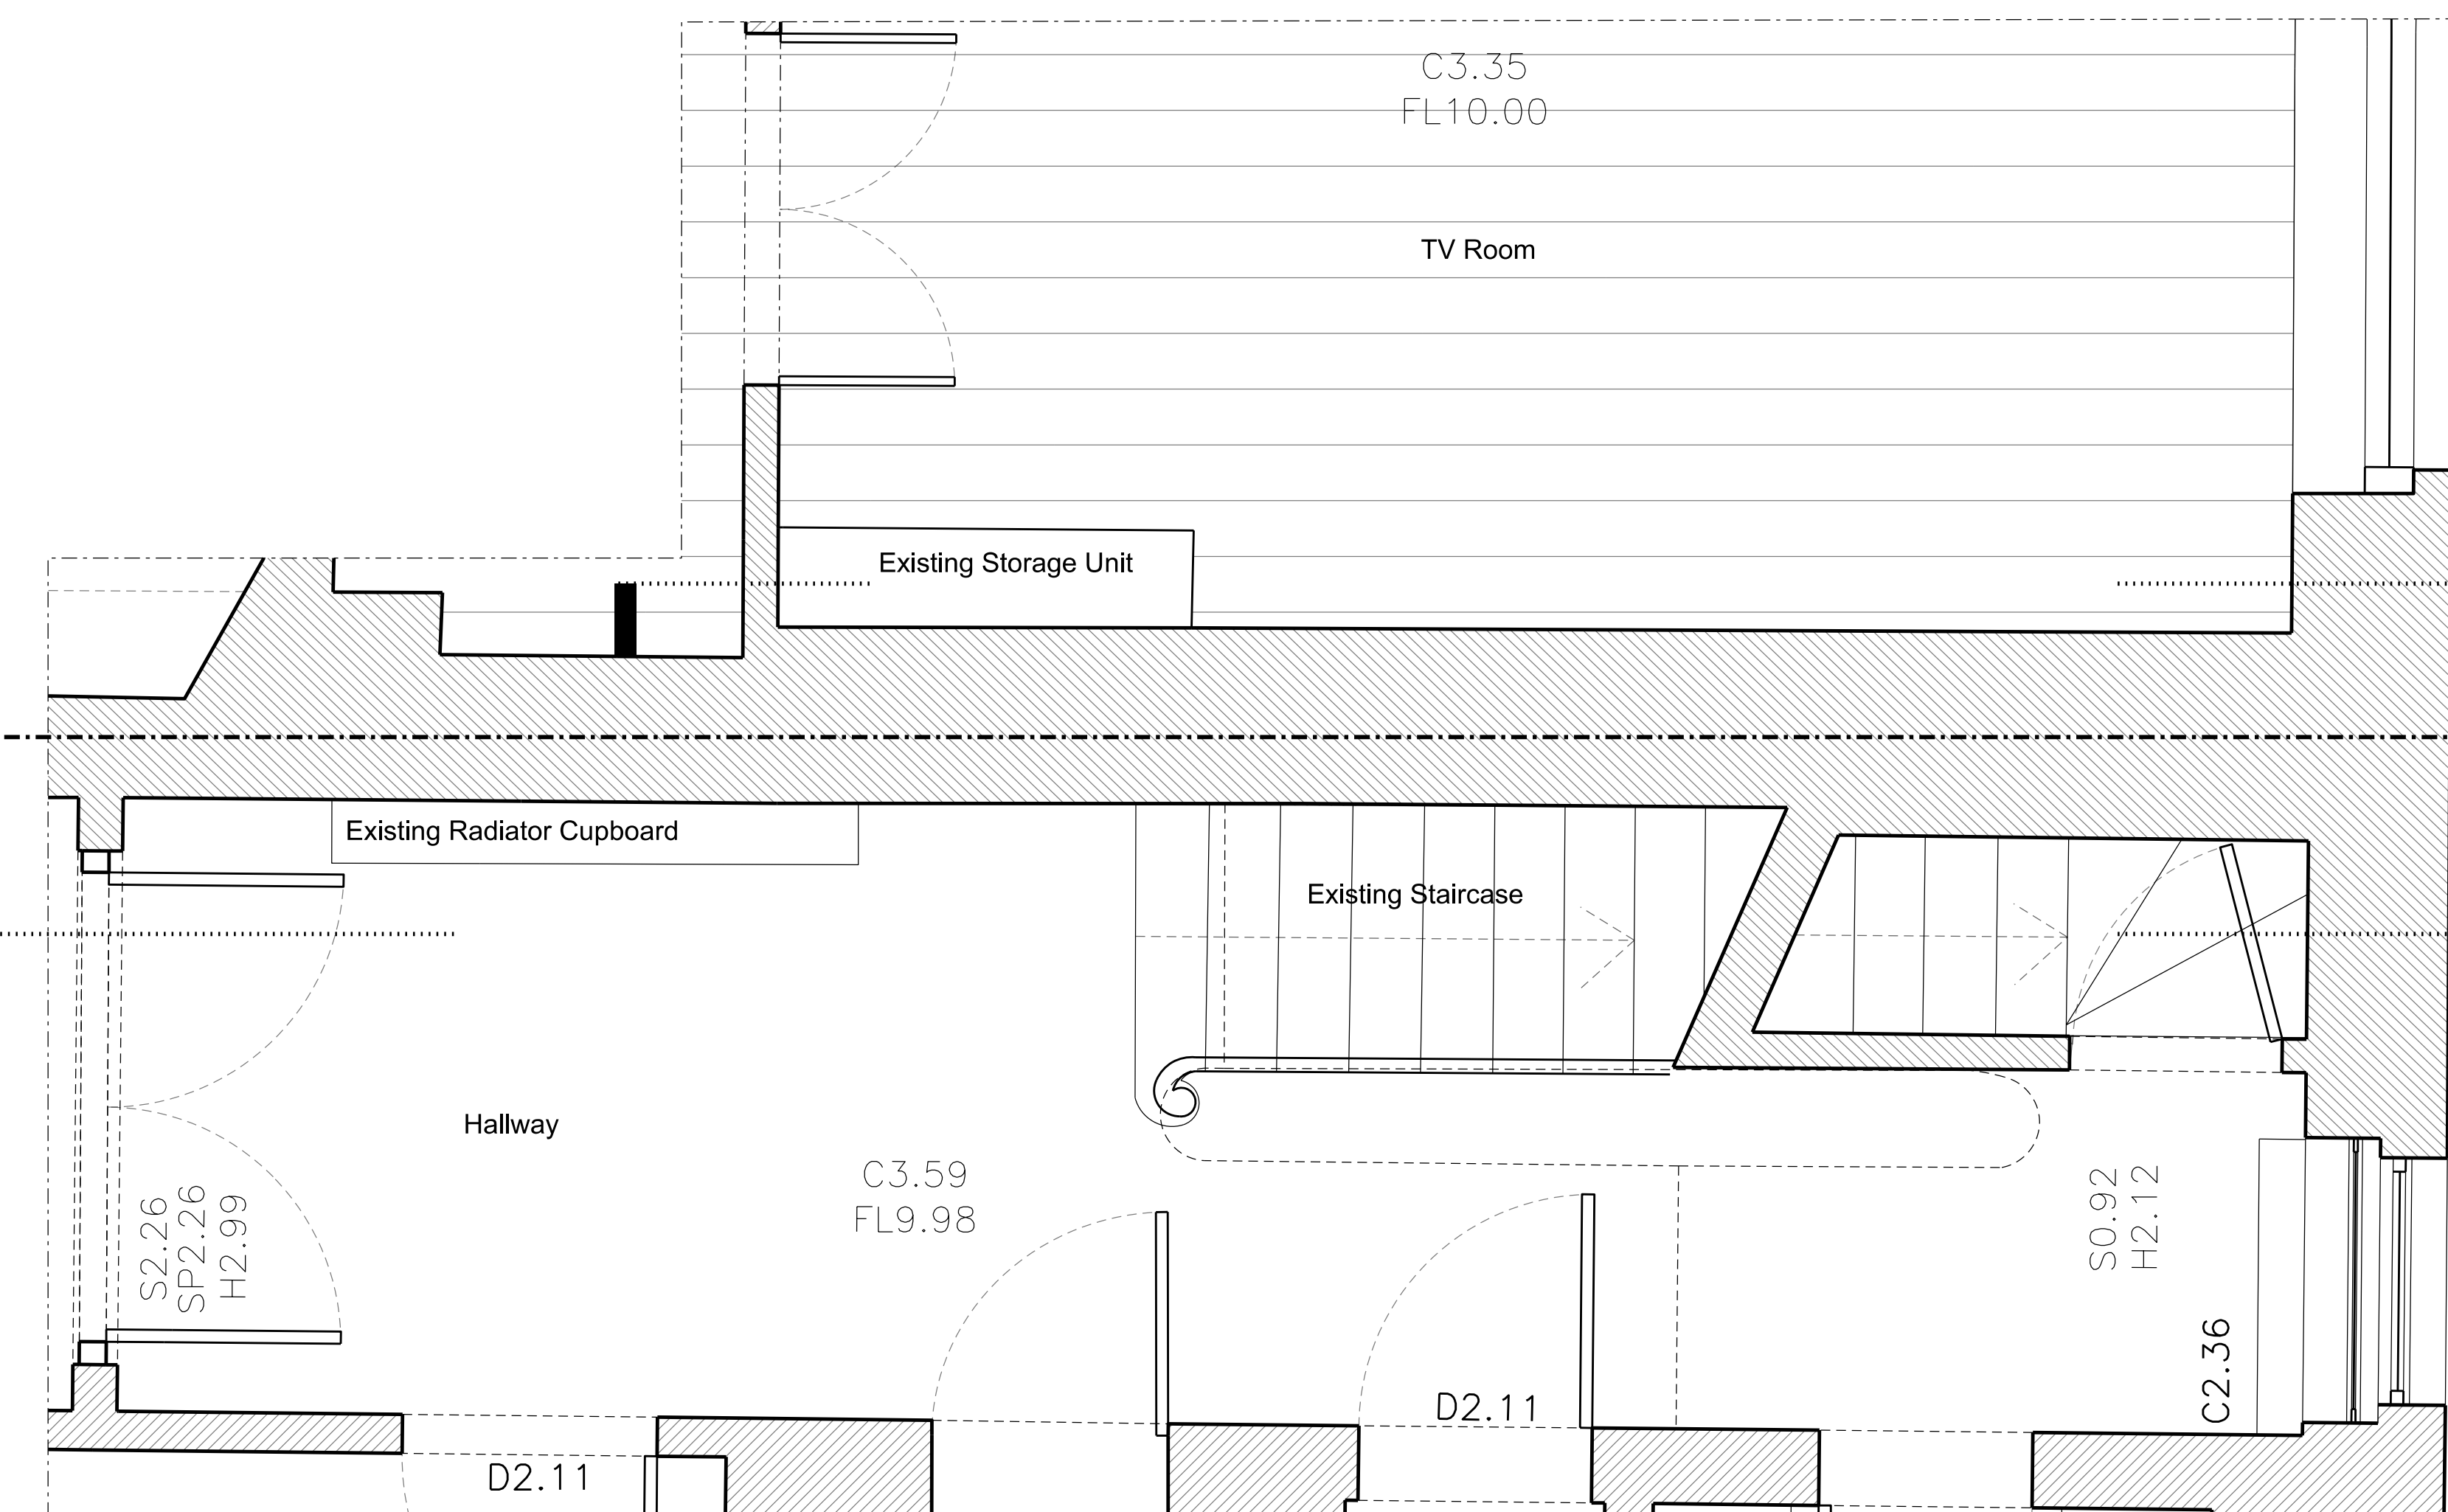

Title  
Existing  
Lower Ground Floor  
Part Plan & Sections between No. 39 & 40

Drawn By	Checked By	Scale	Date
GC	MG	1:20 @ A1	March 21

Drawing No.	Revision
1154/P/CN/E/20/001	A

GROVES NATCHEVA ARCHITECTS

SECTION A

SECTION B

EXISTING GROUND FLOOR PART PLAN TO NO. 39 & 40

THIS DRAWING TO BE READ IN CONJUNCTION  
WITH DRAWING 1154/P/CN/A/20/002

Rev	Amendment	Date
B	For Planning	28.04.21
A	For Planning	19.03.21

**FOR PLANNING**

Client  
Jose & Daniela Neves

Project  
39 & 40 Chester Terrace  
London NW1 4ND

Title  
Existing  
Ground Floor  
Part Plan & Sections between No. 39 & 40

Drawn By	Checked By	Scale	Date
GC	MG	1:20 @ A1	March 21

Project  
39 & 40 Chester Terrace  
London NW1 4ND

Title  
Existing  
First Floor  
Part Plan & Sections Between No. 39 & 40

Drawn By	Checked By	Scale	Date
GC	MG	1:20 @ A1	March 21
Drawing No	Revision		
1154/P/CN/E/20/003	A		