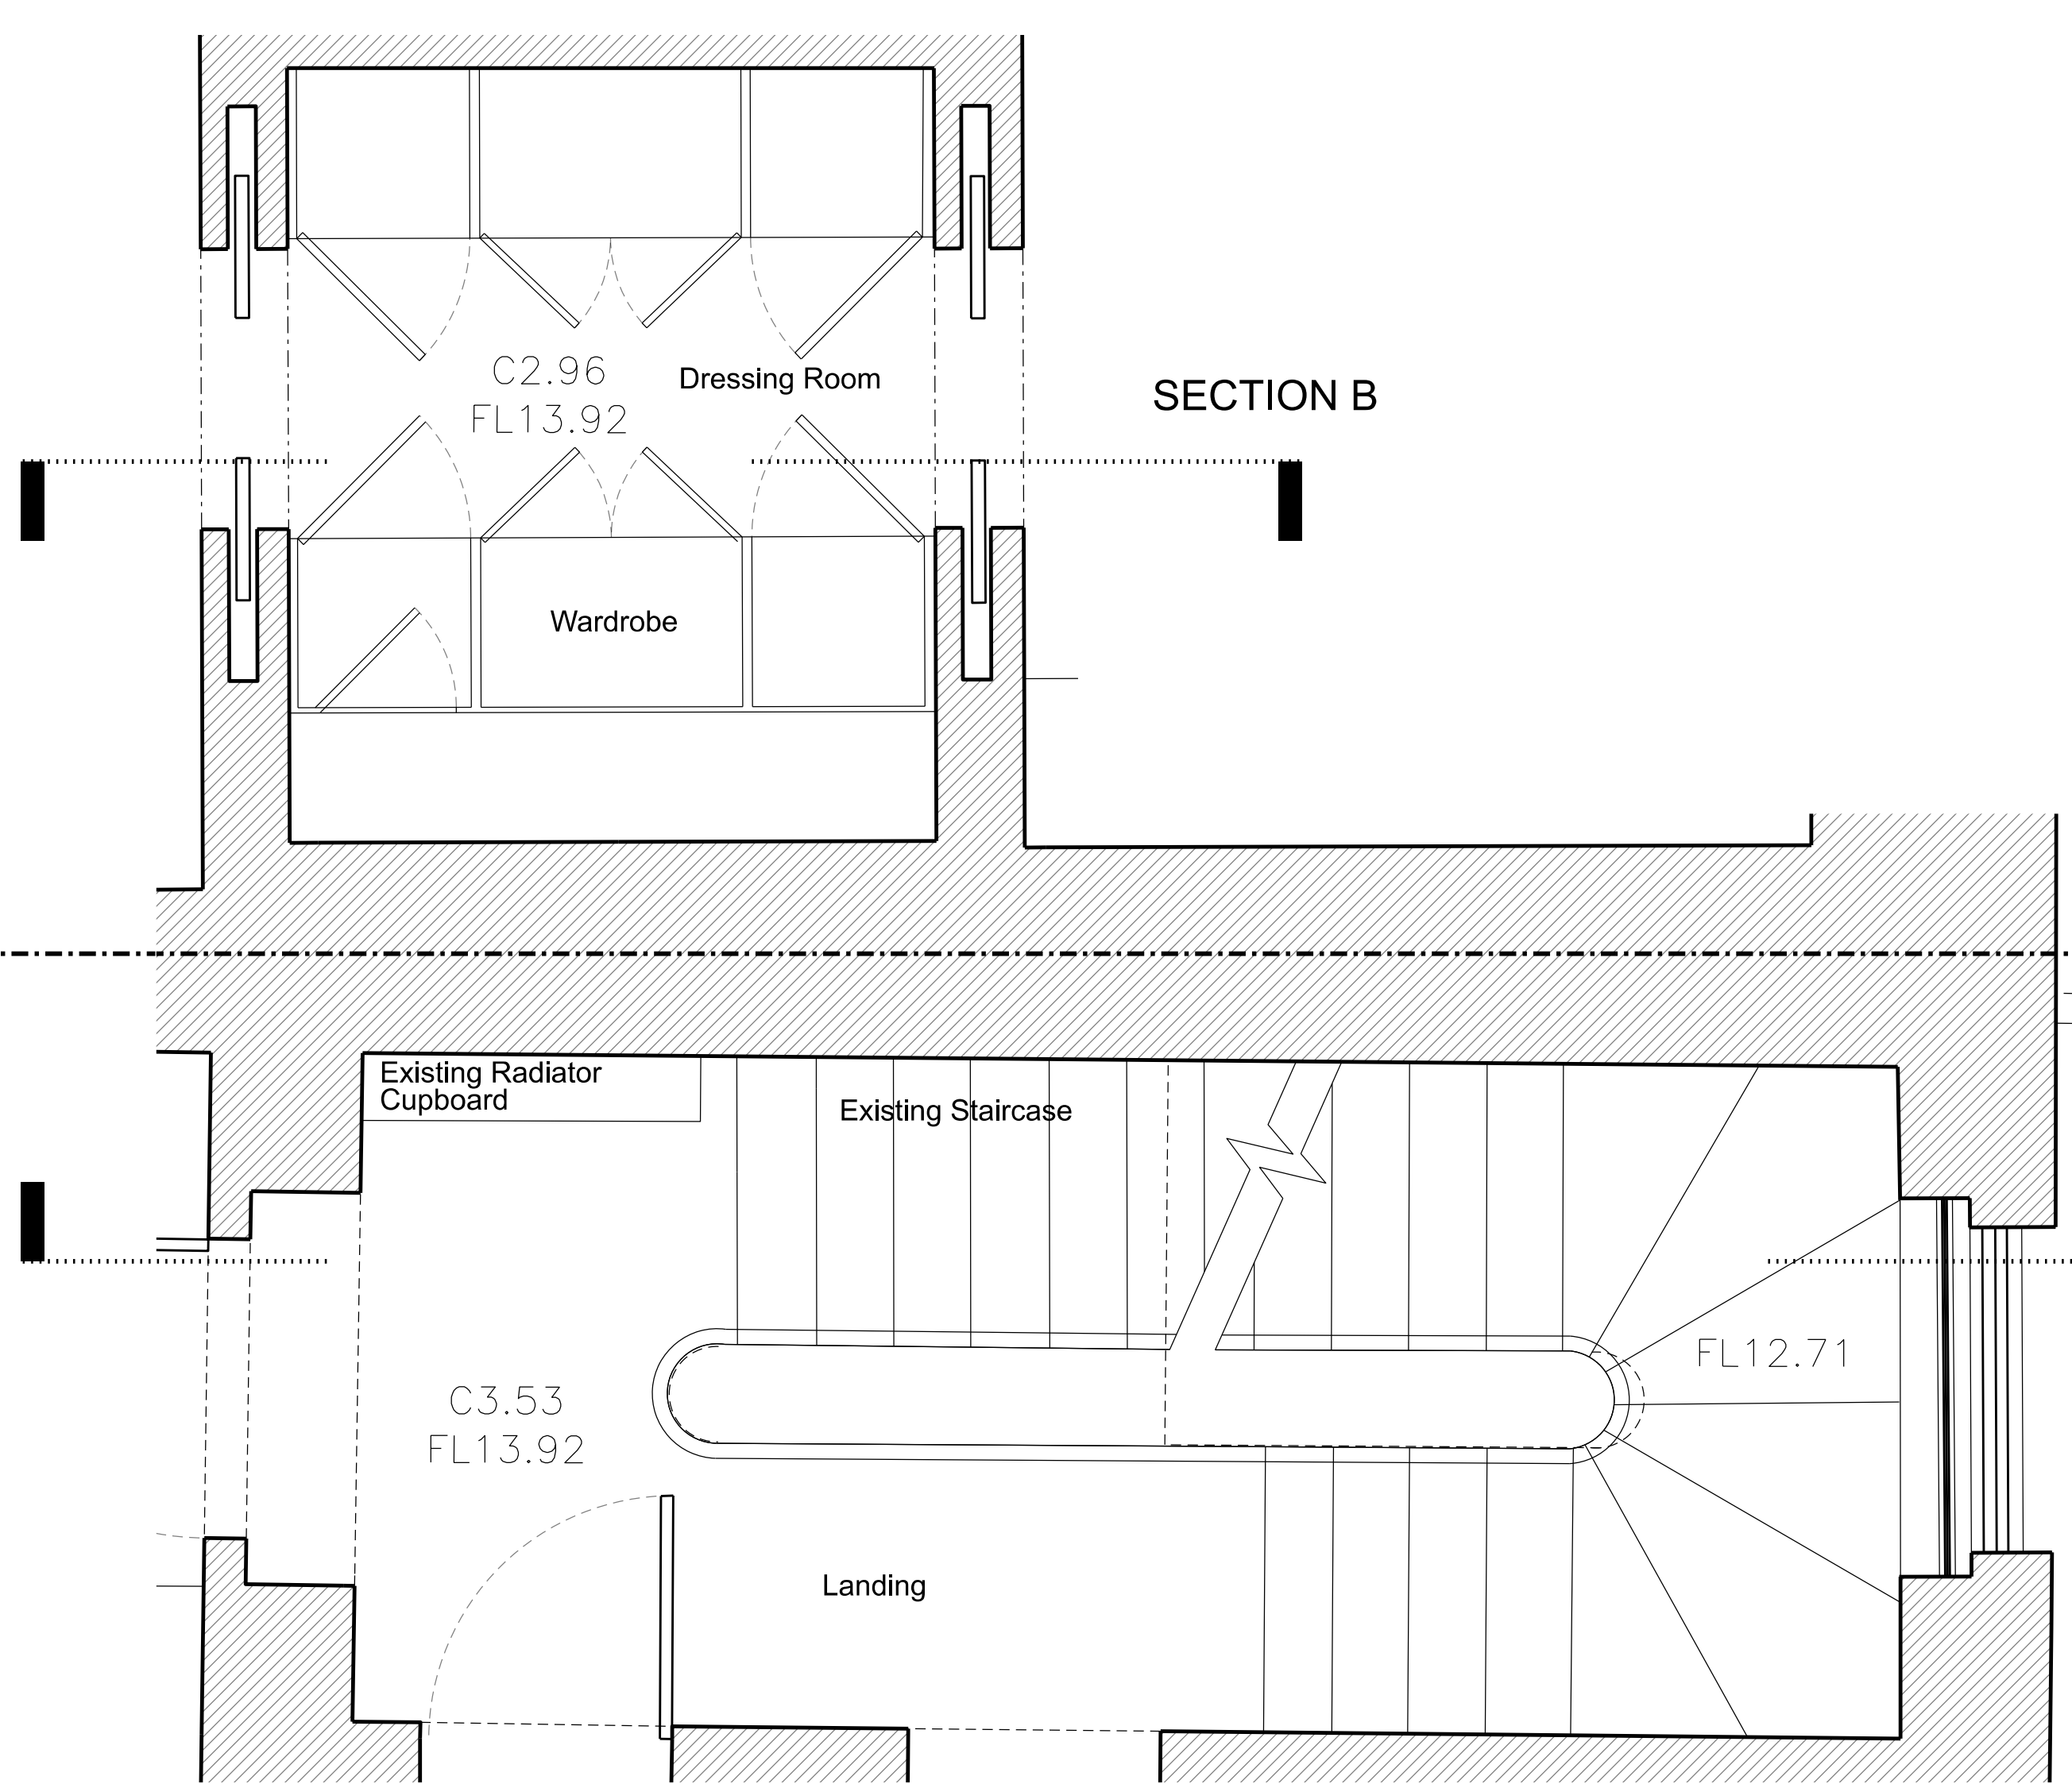

**FOR PLANNING**

Client  
Jose & Daniela Neves

Project  
39 & 40 Chester Terrace  
London NW1 4ND

Title  
Existing  
Ground Floor  
Part Plan & Sections between No. 39 & 40

Drawn By	Checked By	Scale	Date
GC	MG	1:20 @ A1	March 21

Drawing No	Revision
1154/P/CN/E/20/002	B

GROVES NATCHEVA ARCHITECTS

To scale for town planning purposes.  
Not for construction.

SECTION A

SECTION B

EXISTING LOWER GROUND FLOOR PART PLAN TO NO. 39 & 40

NO. 40 CHESTER TERRACE

NO. 39 CHESTER TERRACE

BOUNDARY LINE

THIS DRAWING TO BE READ IN CONJUNCTION  
WITH DRAWING 1154/P/CN/A/20/003

Rev	Amendment	Date
A	For Planning	19.03.21
Key Plan		

**FOR PLANNING**

Client  
Jose & Daniela Neves

Project  
39 & 40 Chester Terrace  
London NW1 4ND

Title  
Existing  
First Floor  
Part Plan & Sections Between No. 39 & 40

Drawn By	Checked By	Scale	Date
GC	MG	1:20 @ A1	March 21
Drawing No	Revision		
1154/P/CN/E/20/003	A		