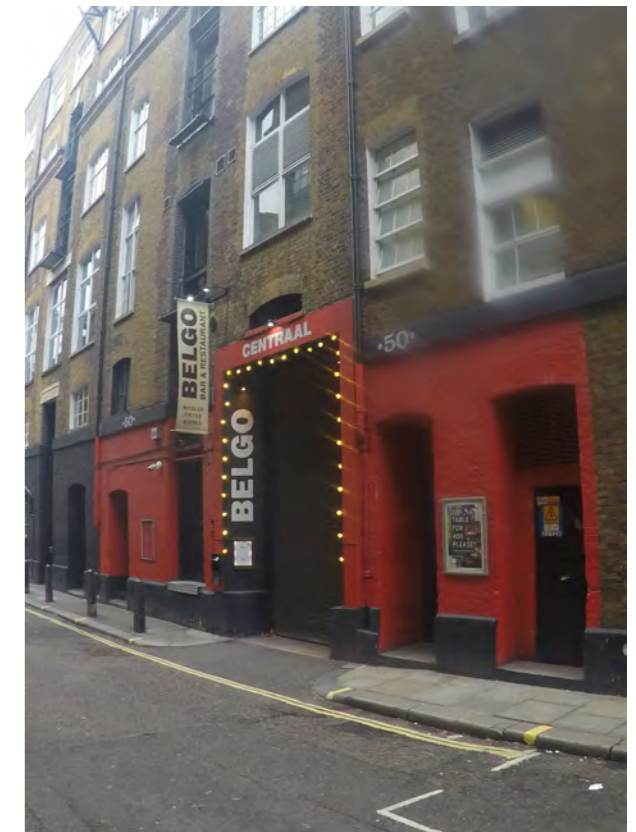

EXISTING

SITE ADDRESS
50 EARLHAM STREET
COVENT GARDEN
LONDON
WC2H 9LJ

DRAWING NO.

DATE

DRAWN BY DE

SCALE 1 : 50 @ A3 UNLESS STATED

EXISTING

○ SHELTON STREET ELEVATION
scale 1:50