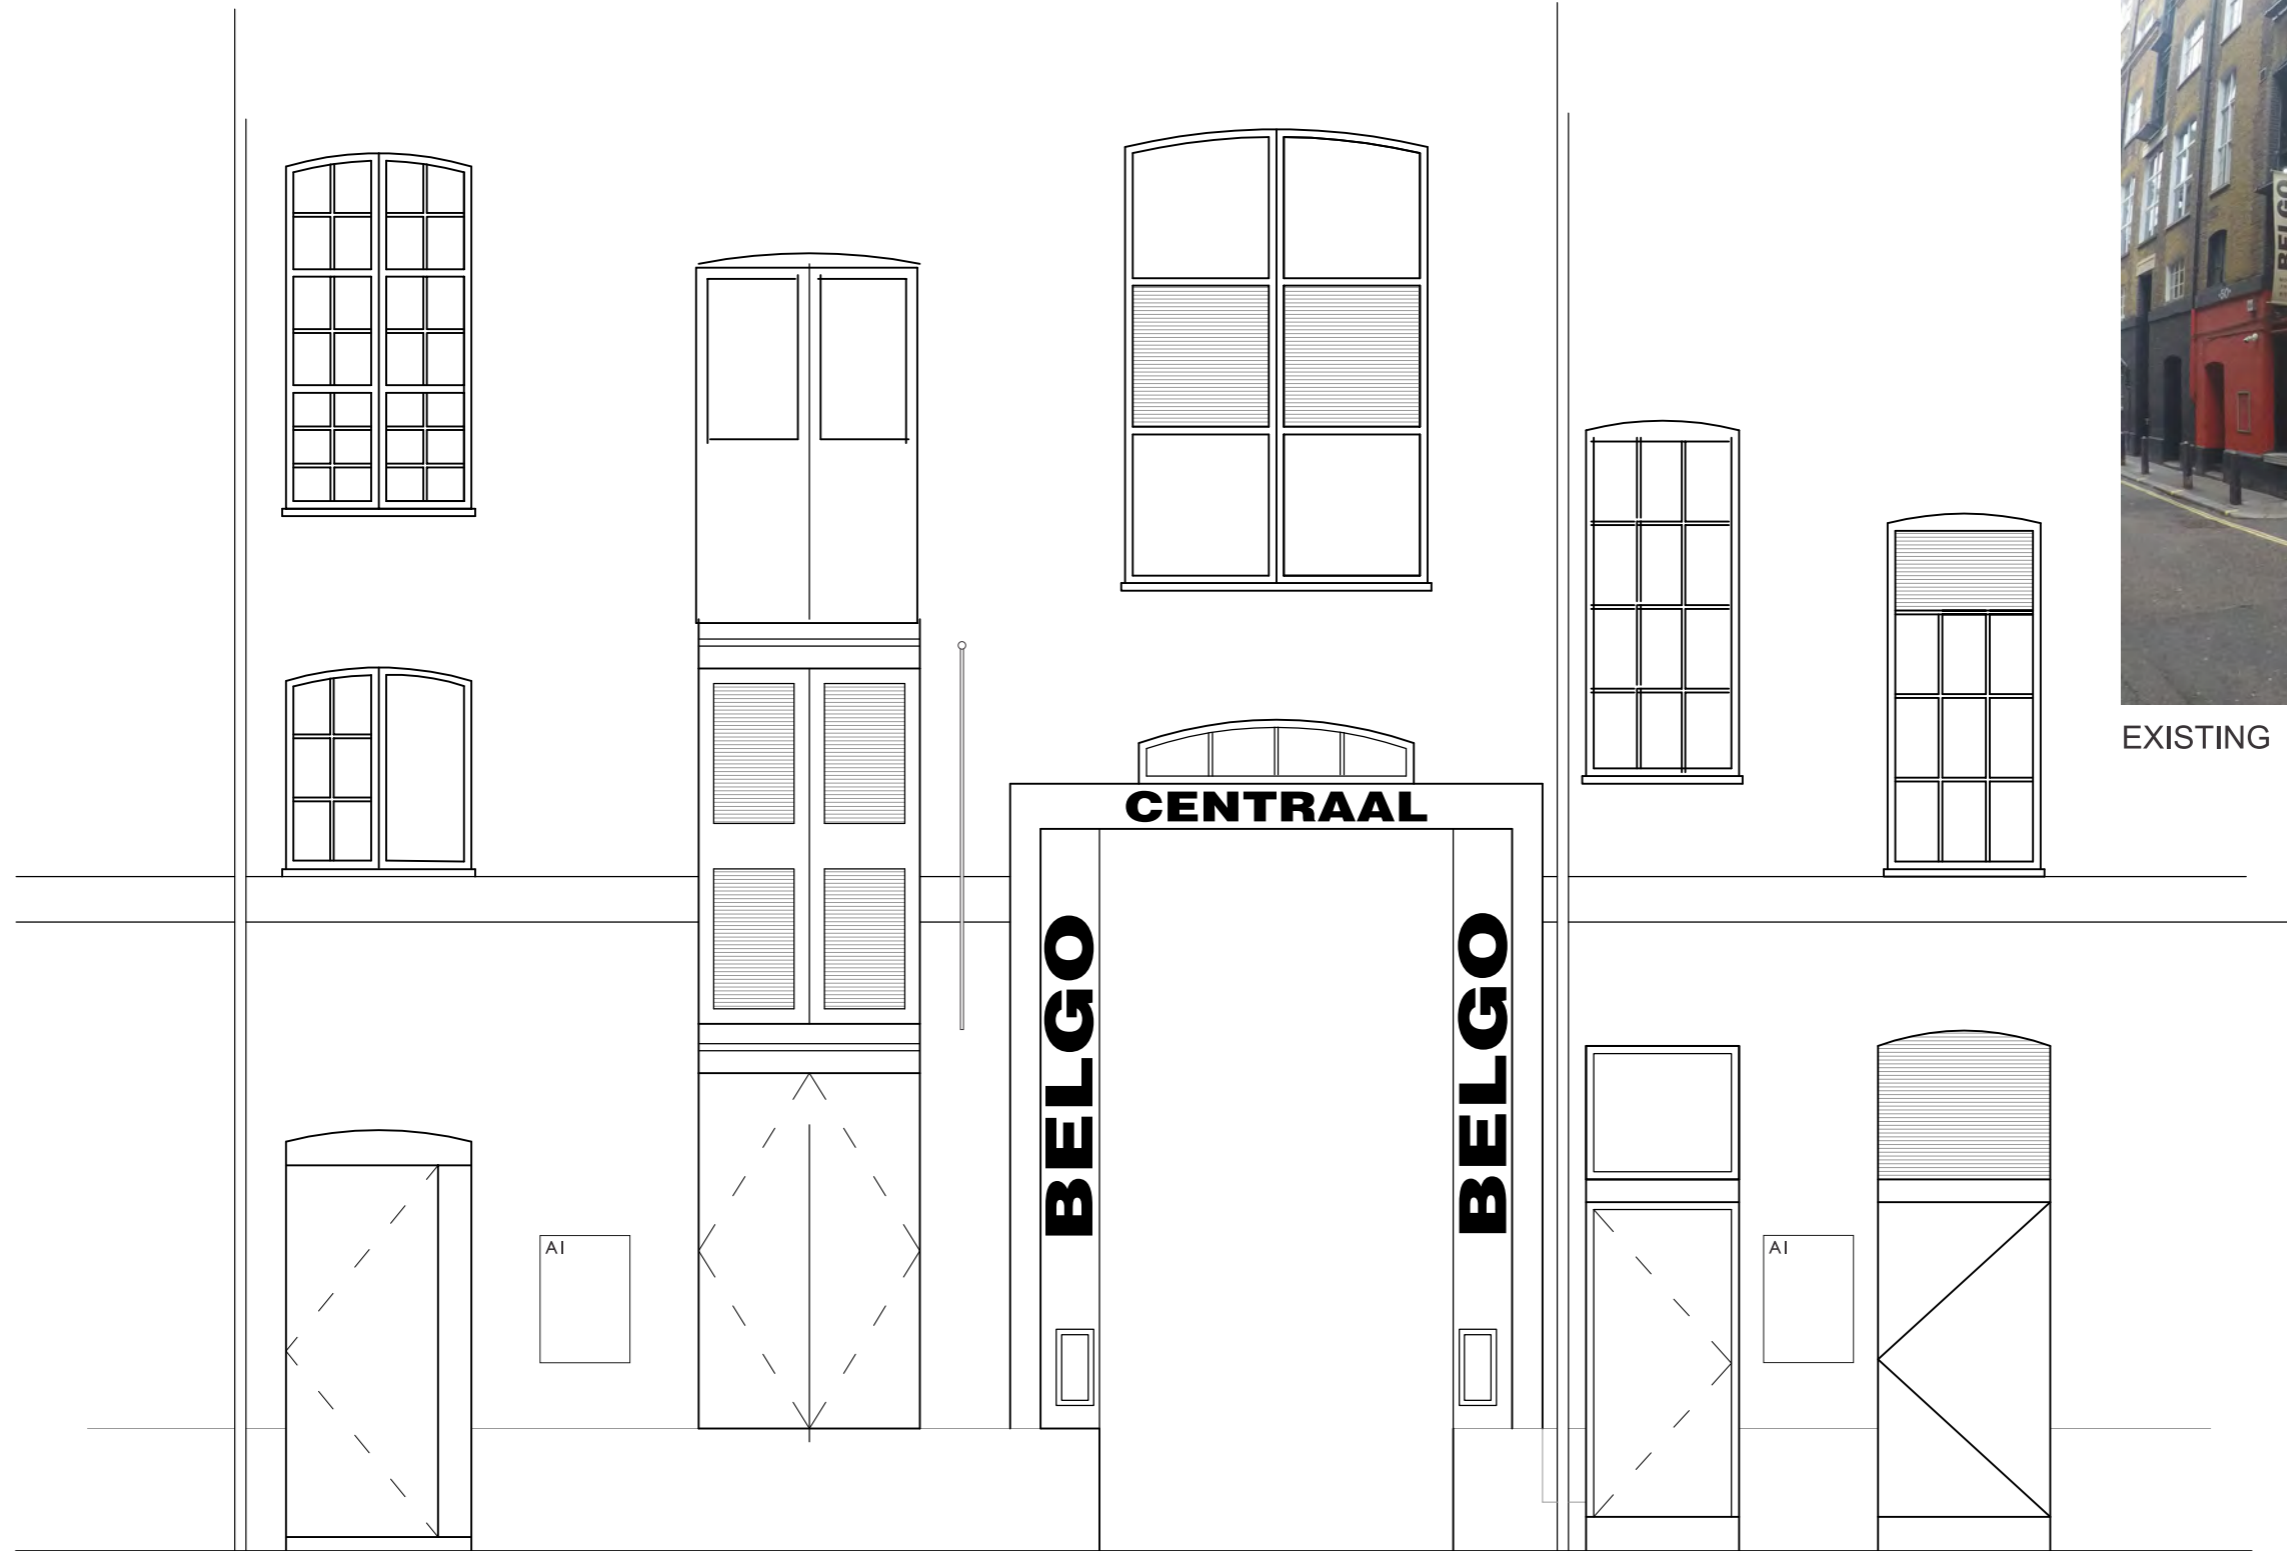

EXISTING

SITE ADDRESS
50 EARLHAM STREET
COVENT GARDEN
LONDON
WC2H 9LJ

DRAWING NO.

DATE

DRAWN BY DE

SCALE 1 : 50 @ A3 UNLESS STATED

EXISTING

○ SHELTON STREET ELEVATION
scale 1:50