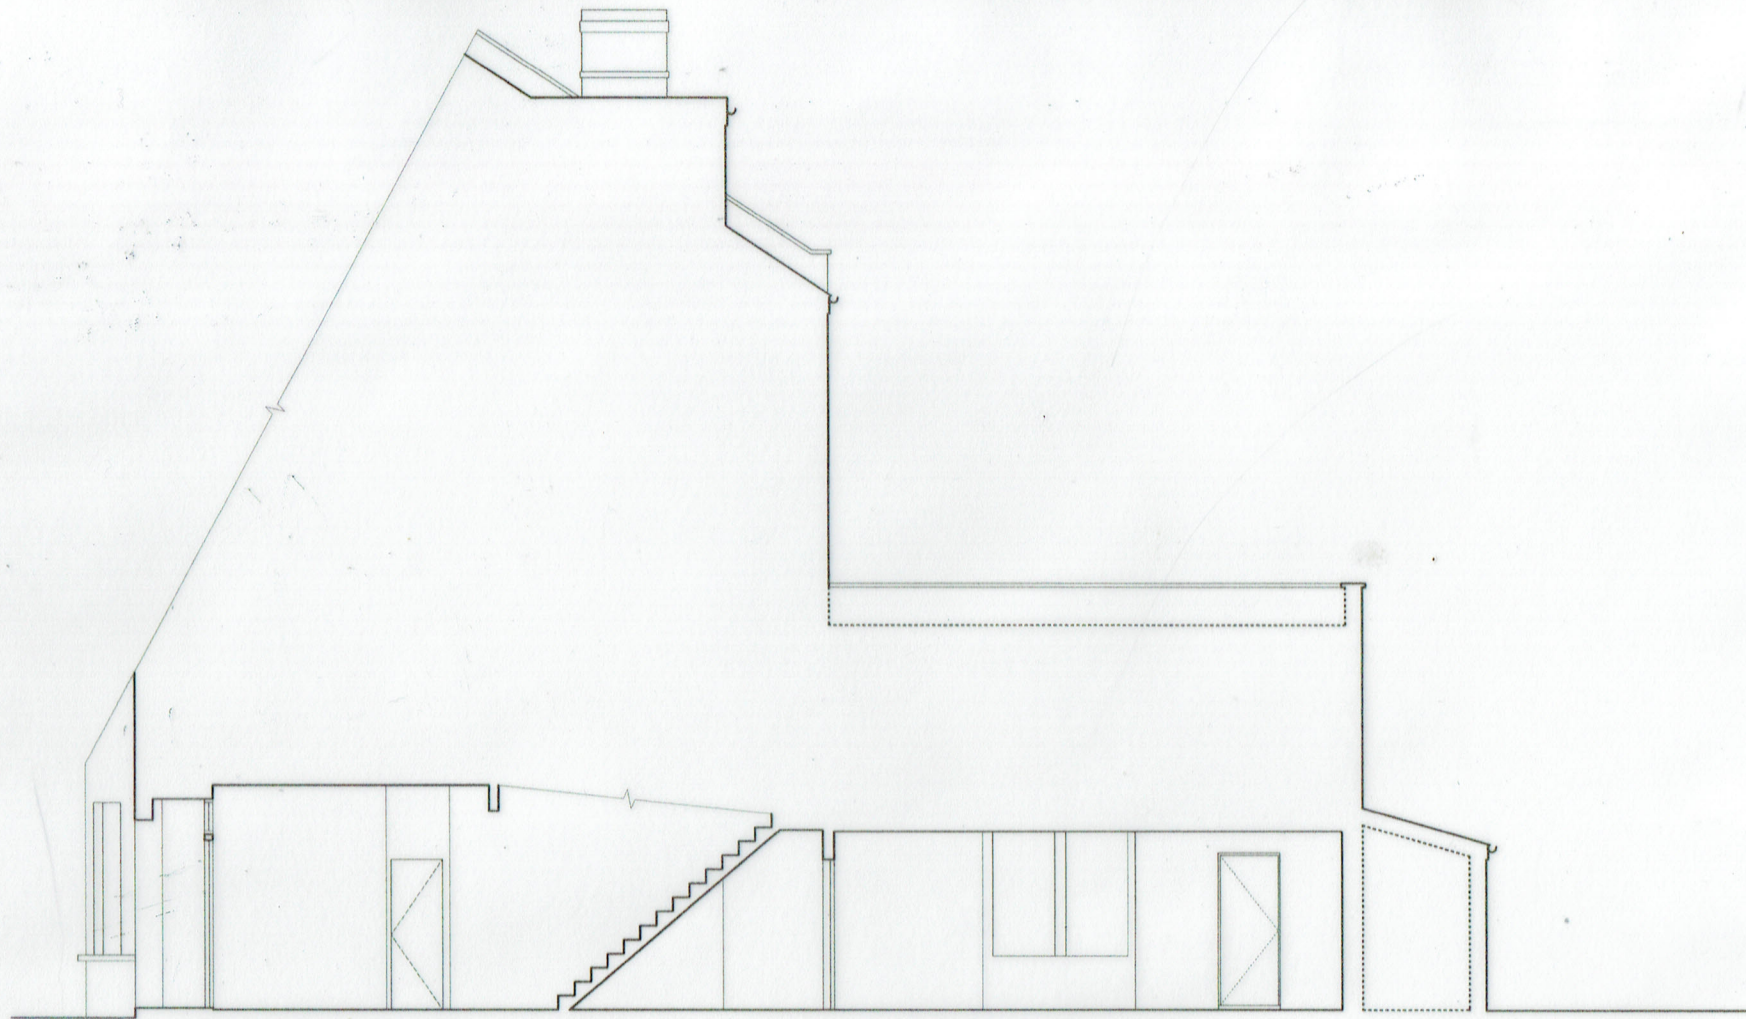

CAROLYN SQUIRE
 DIP ARCH RIBA
 122 CHURCH WALK
 LONDON N16 8QW
 TEL 020 7254 0624
 FAX 020 7503 9739

JOB No: 2021/3
 DATE: JAN 21
 SCALE: 1:100 @ A3

PROJECT: FIAT A
 11 ESTEVE ROAD, NW3 2LX
 DRAWING: EXISTING SECTIONS

SECTION A-A

SECTION B-B