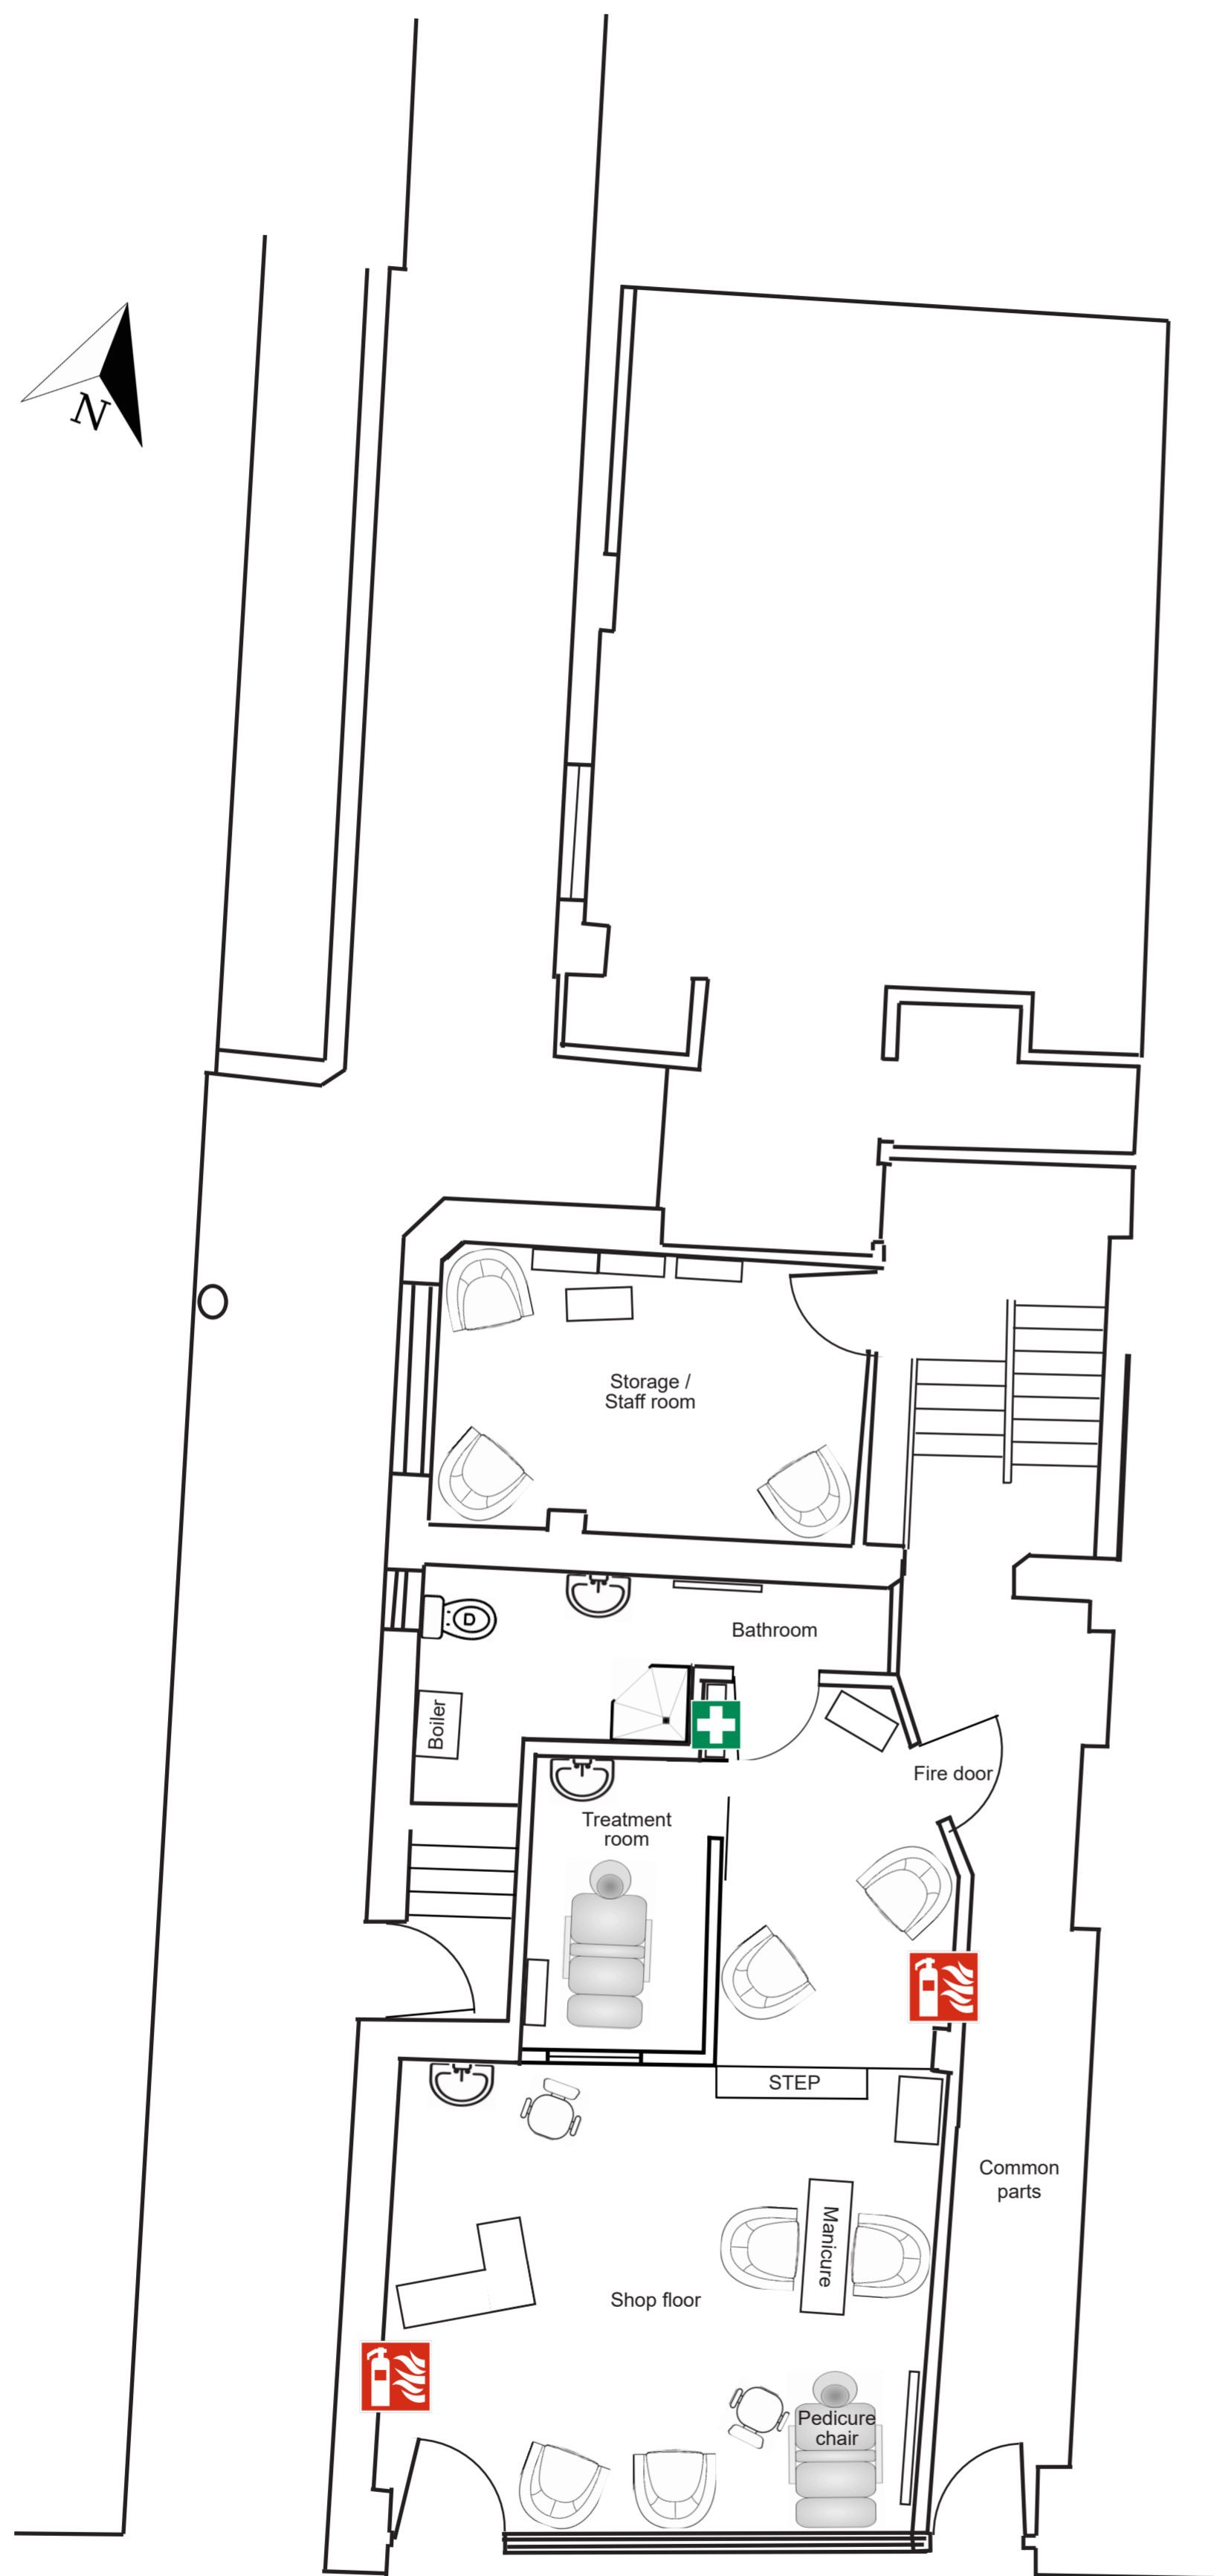

Location plan 1:1250

**Beauty & Pampering**

23A Tavistock Place  
London, WC1H 9SE

Ground Floor Plan

1:50