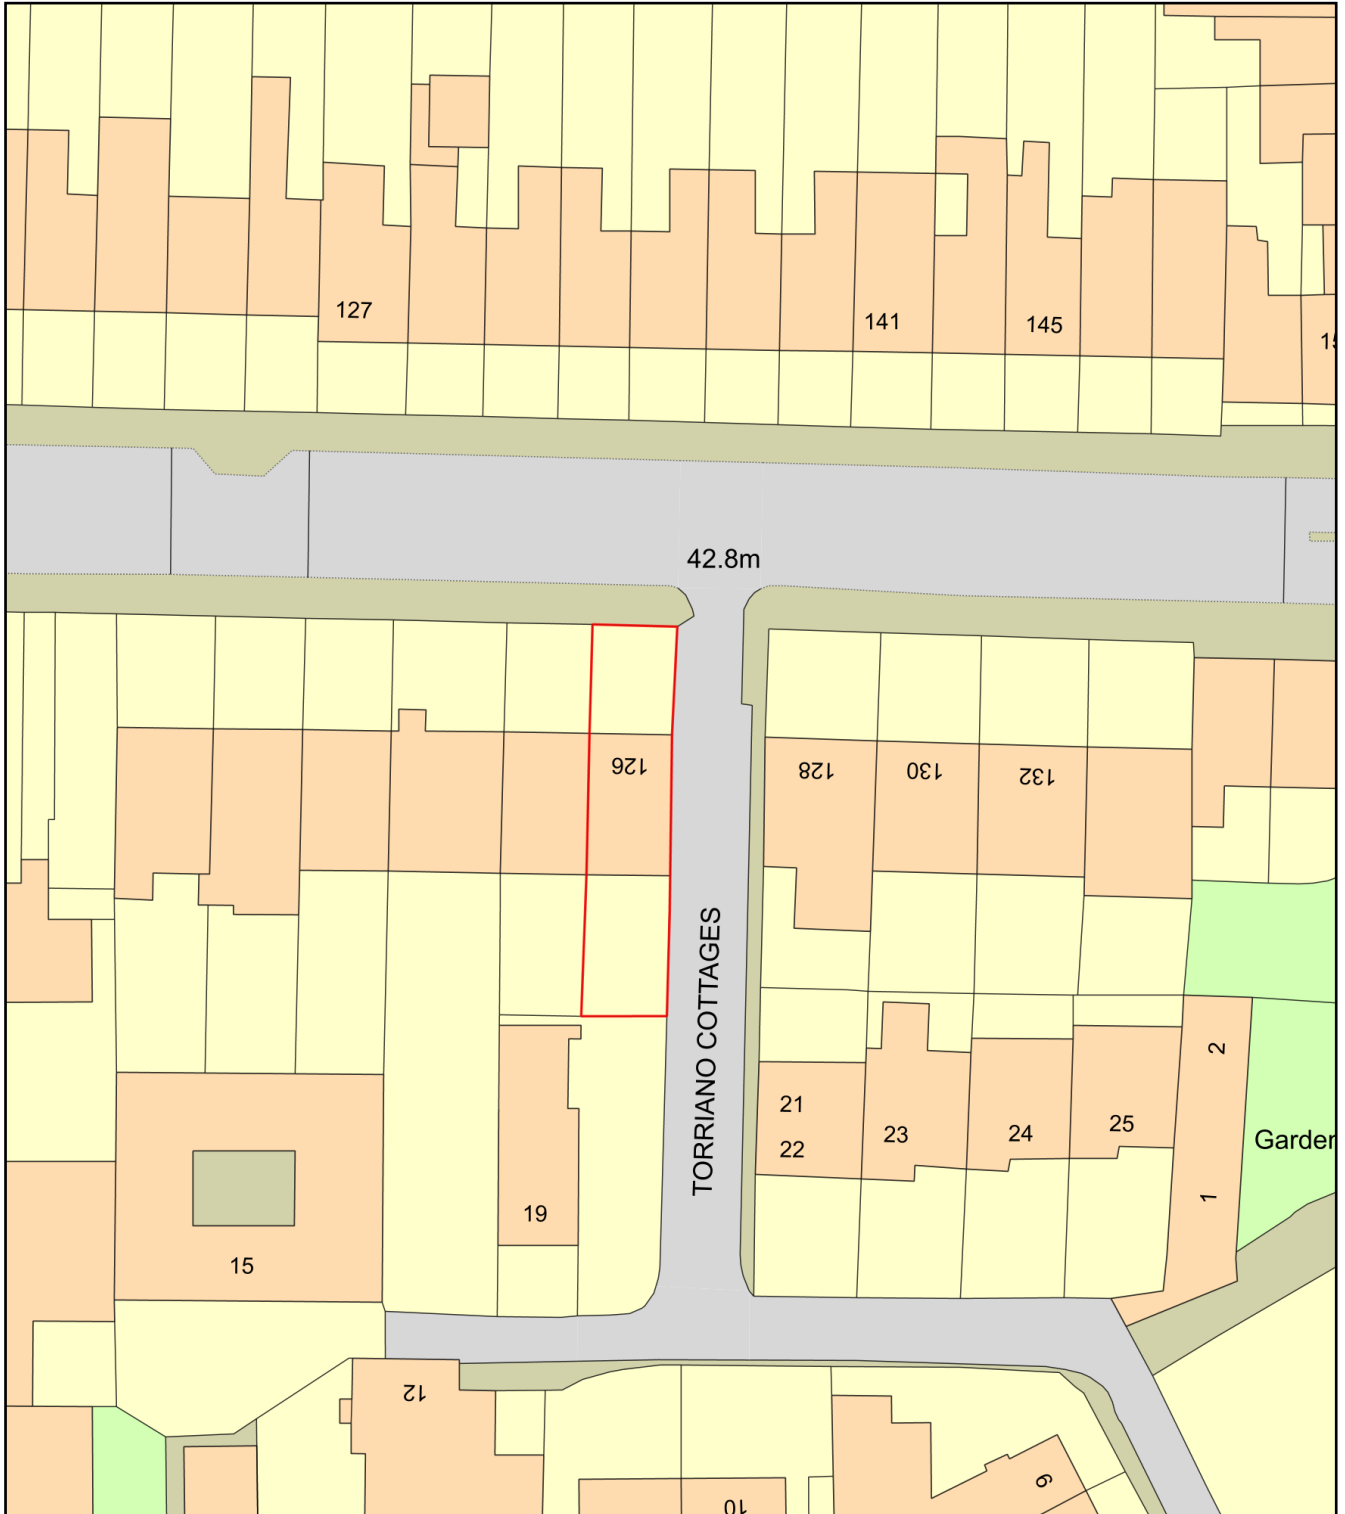

126 Leighton Road

Plan Produced for: Jonathan Polnay

Date Produced: 16 Apr 2021

Plan Reference Number: TQRQM21106124636858

Scale: 1:500 @ A4