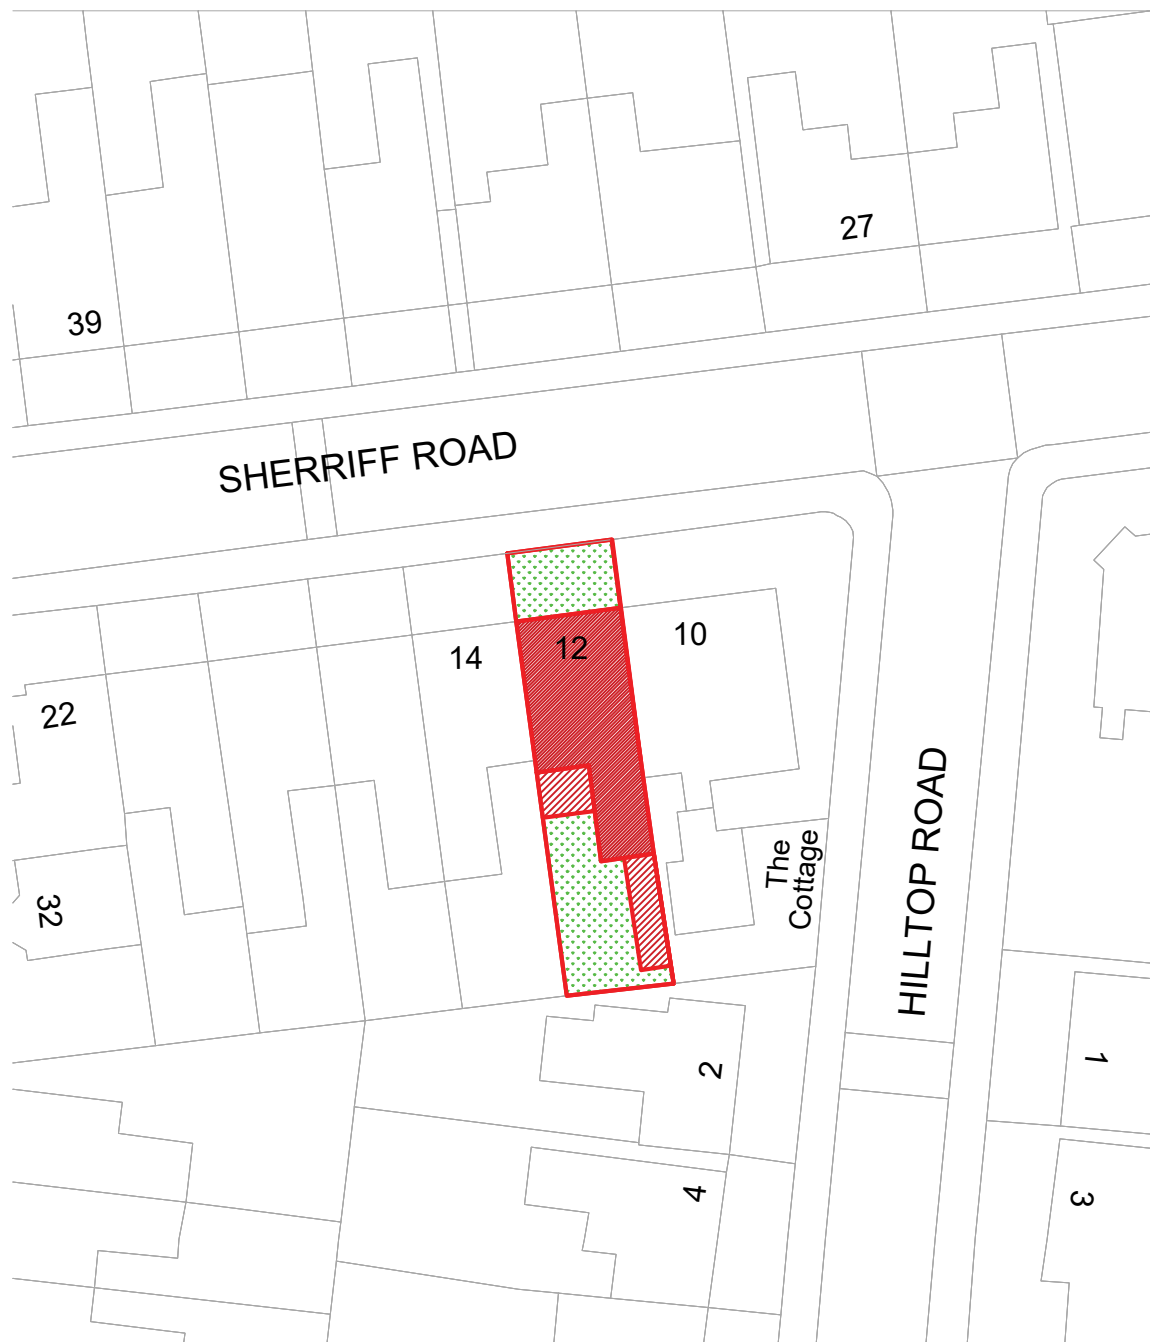

ReRequestAPlan
 Map number: TQRQM20345135749775

Title: 12 Sherriff Road, London NW6 2AU
 Map Produced for: Aivars Architects Ltd
 © Crown copyright and database rights 2020 OS 100042766

Location Plan 1:1250

12 SHERRIFF ROAD
 LONDON NW6

Drawing Title
**LOCATION AND
 BLOCK PLAN**

Scale 1:1250+1:500@A3 Issued Dec 2020

Status **PLANNING**

Job No. 246/P	Dwg. No. / 01	Rev.
-------------------------	-------------------------	------