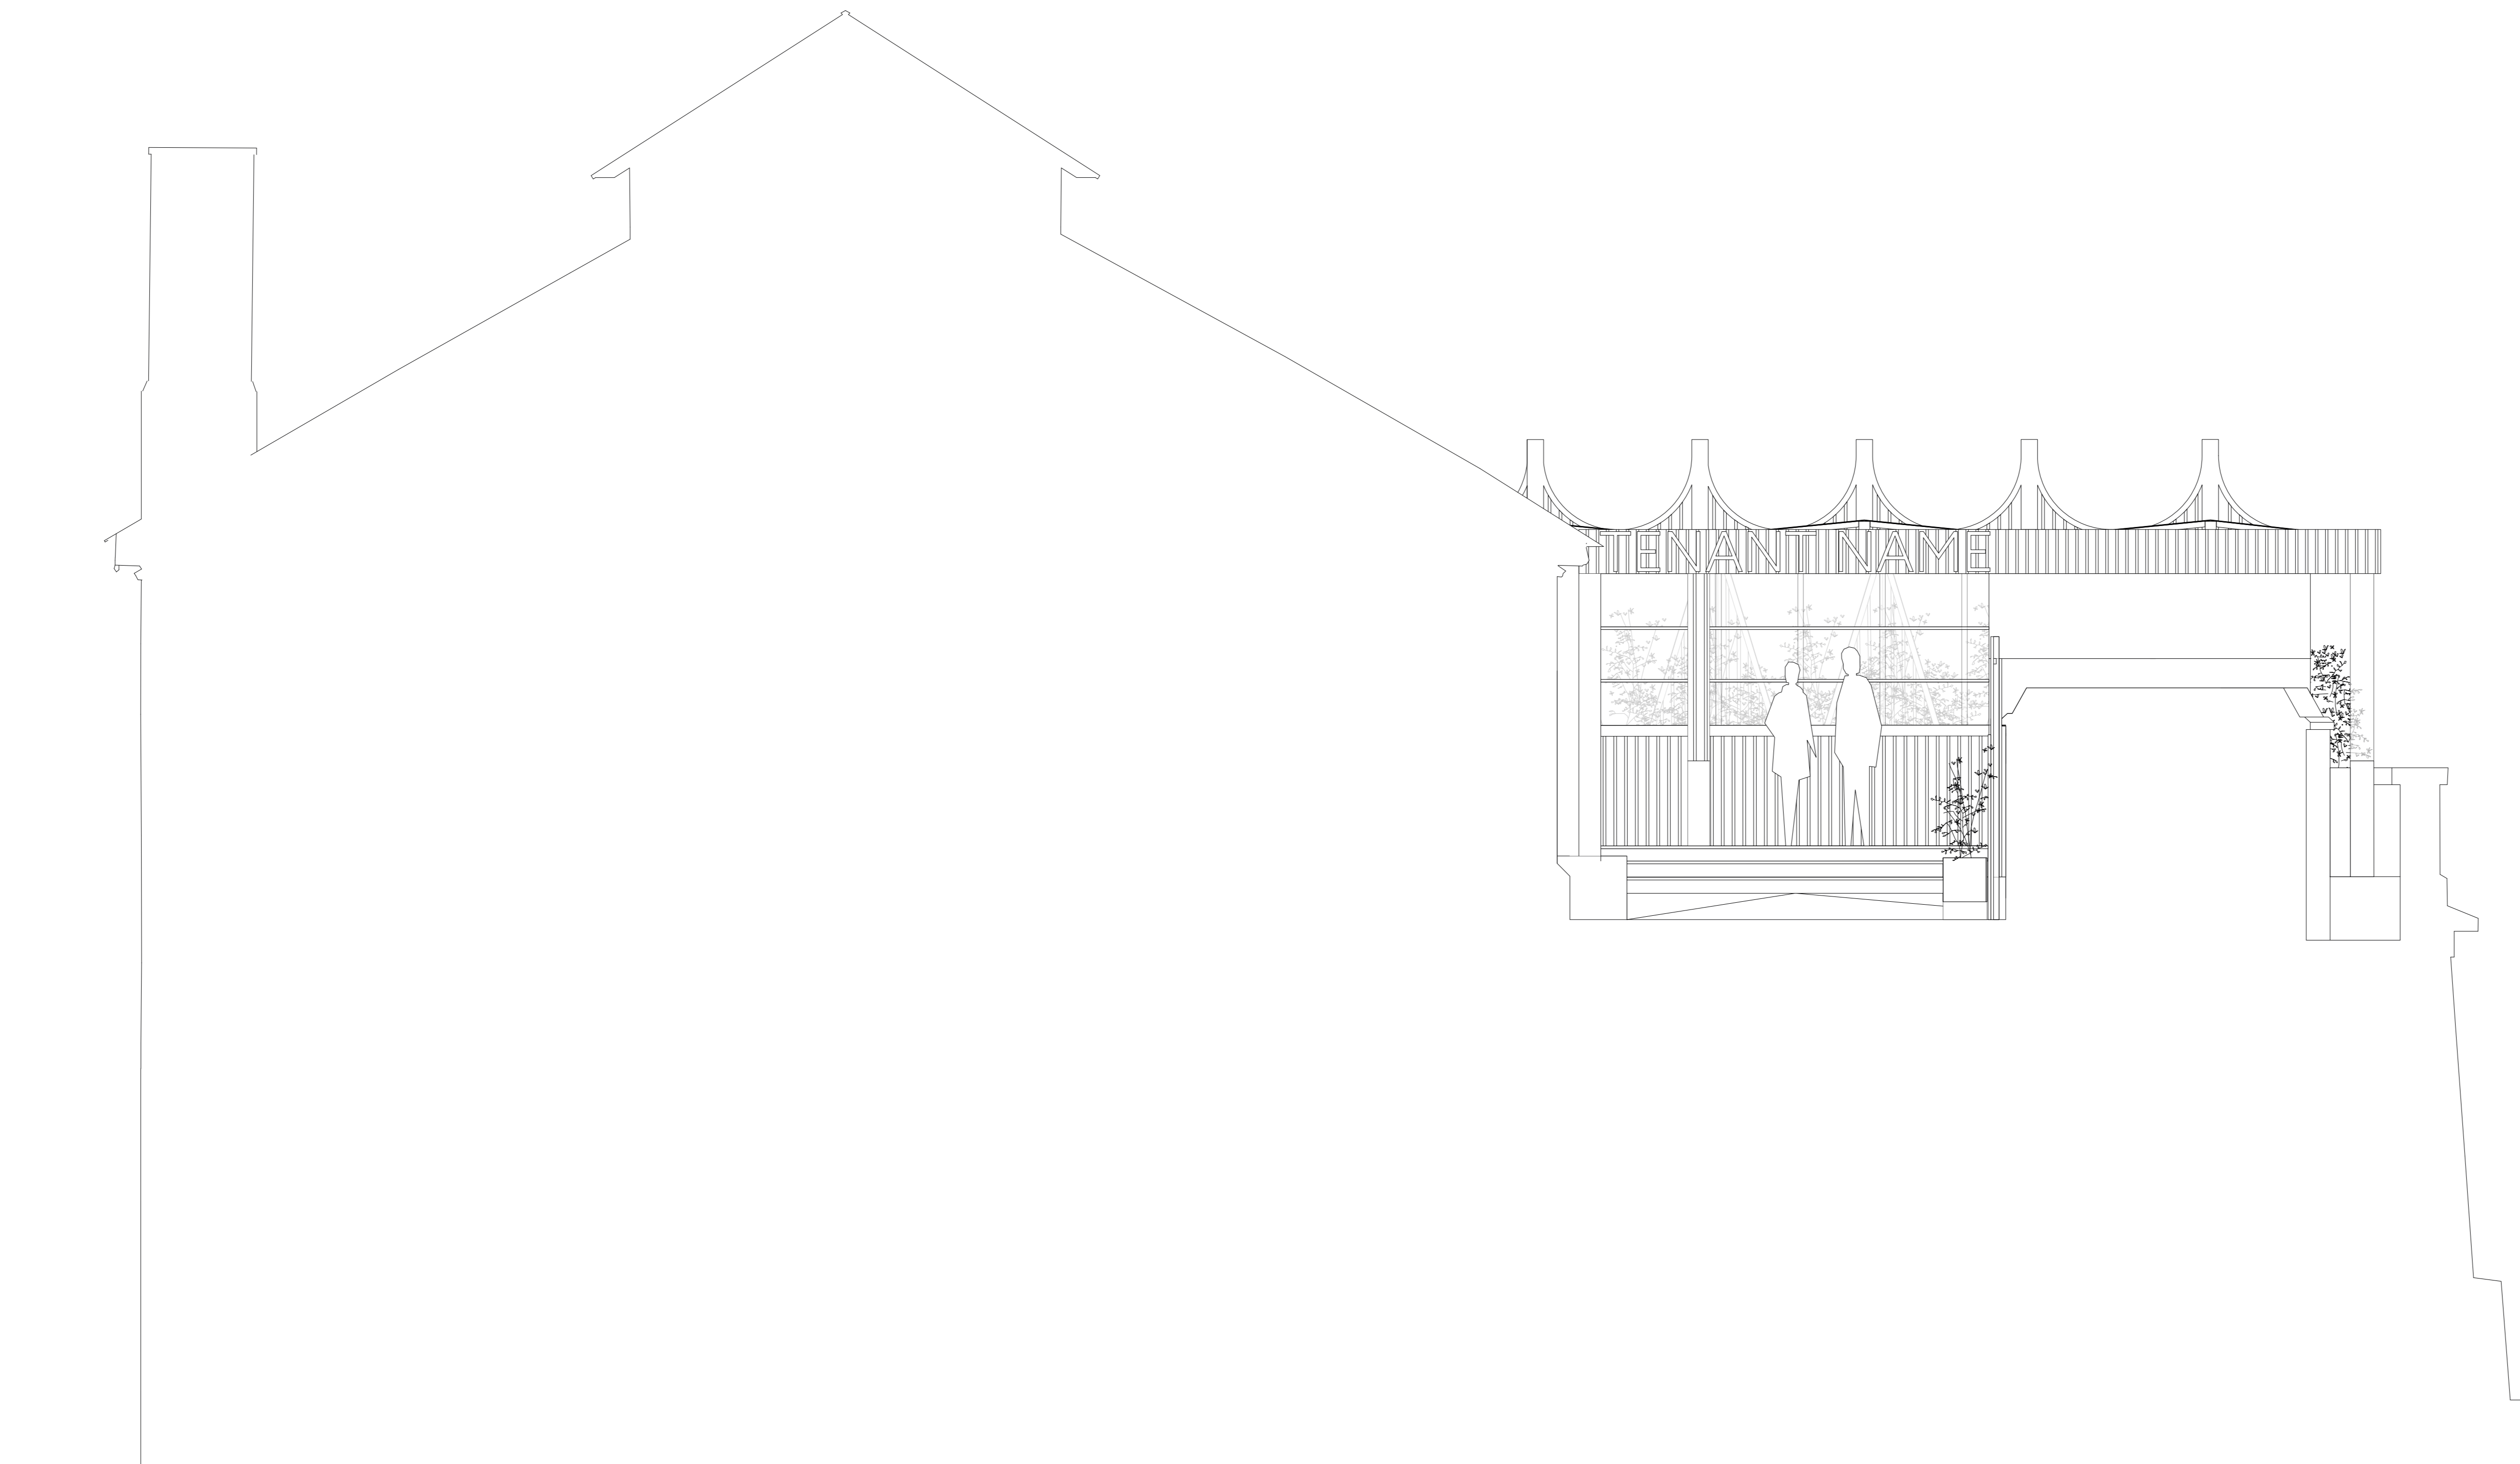

# **HORSE HOSPITAL ROOFTOP TERRACE SIGNAGE**

# NORTH YARD ELEVATION

Not to scale

**Lettering Signage Dimensions**

'Tenant Name'

max. w7145mm x max. h380mm

# MAKERS YARD ELEVATION

Not to scale

**Lettering Signage Dimensions**

'Tenant Name'

max. w7145mm x max. h380mm