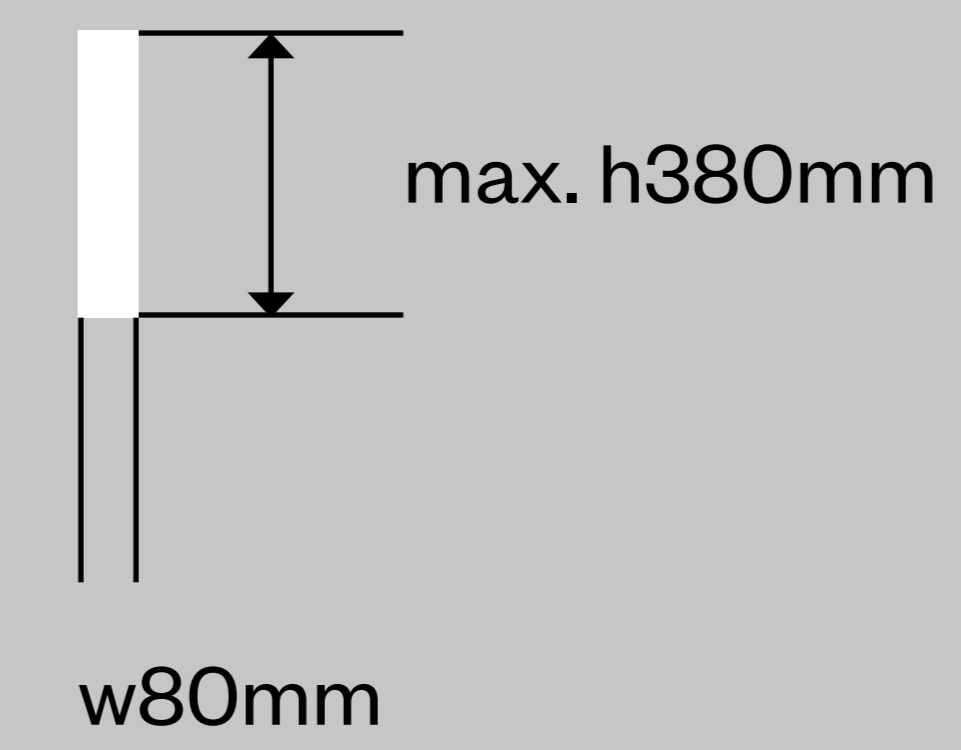

## 'TENANT NAME'

Not to scale

Front view

3D view

### Lettering Signage Dimensions

'Camden Market'	w5213mm x h380mm
'Tenant Name'	max. w7145mm x max. h380mm

Side view

3D lettering detail

Reference

**Font Used**  
'Camden Sans Light'

**CAMDEN MARKET  
DESIGN PROPOSAL**