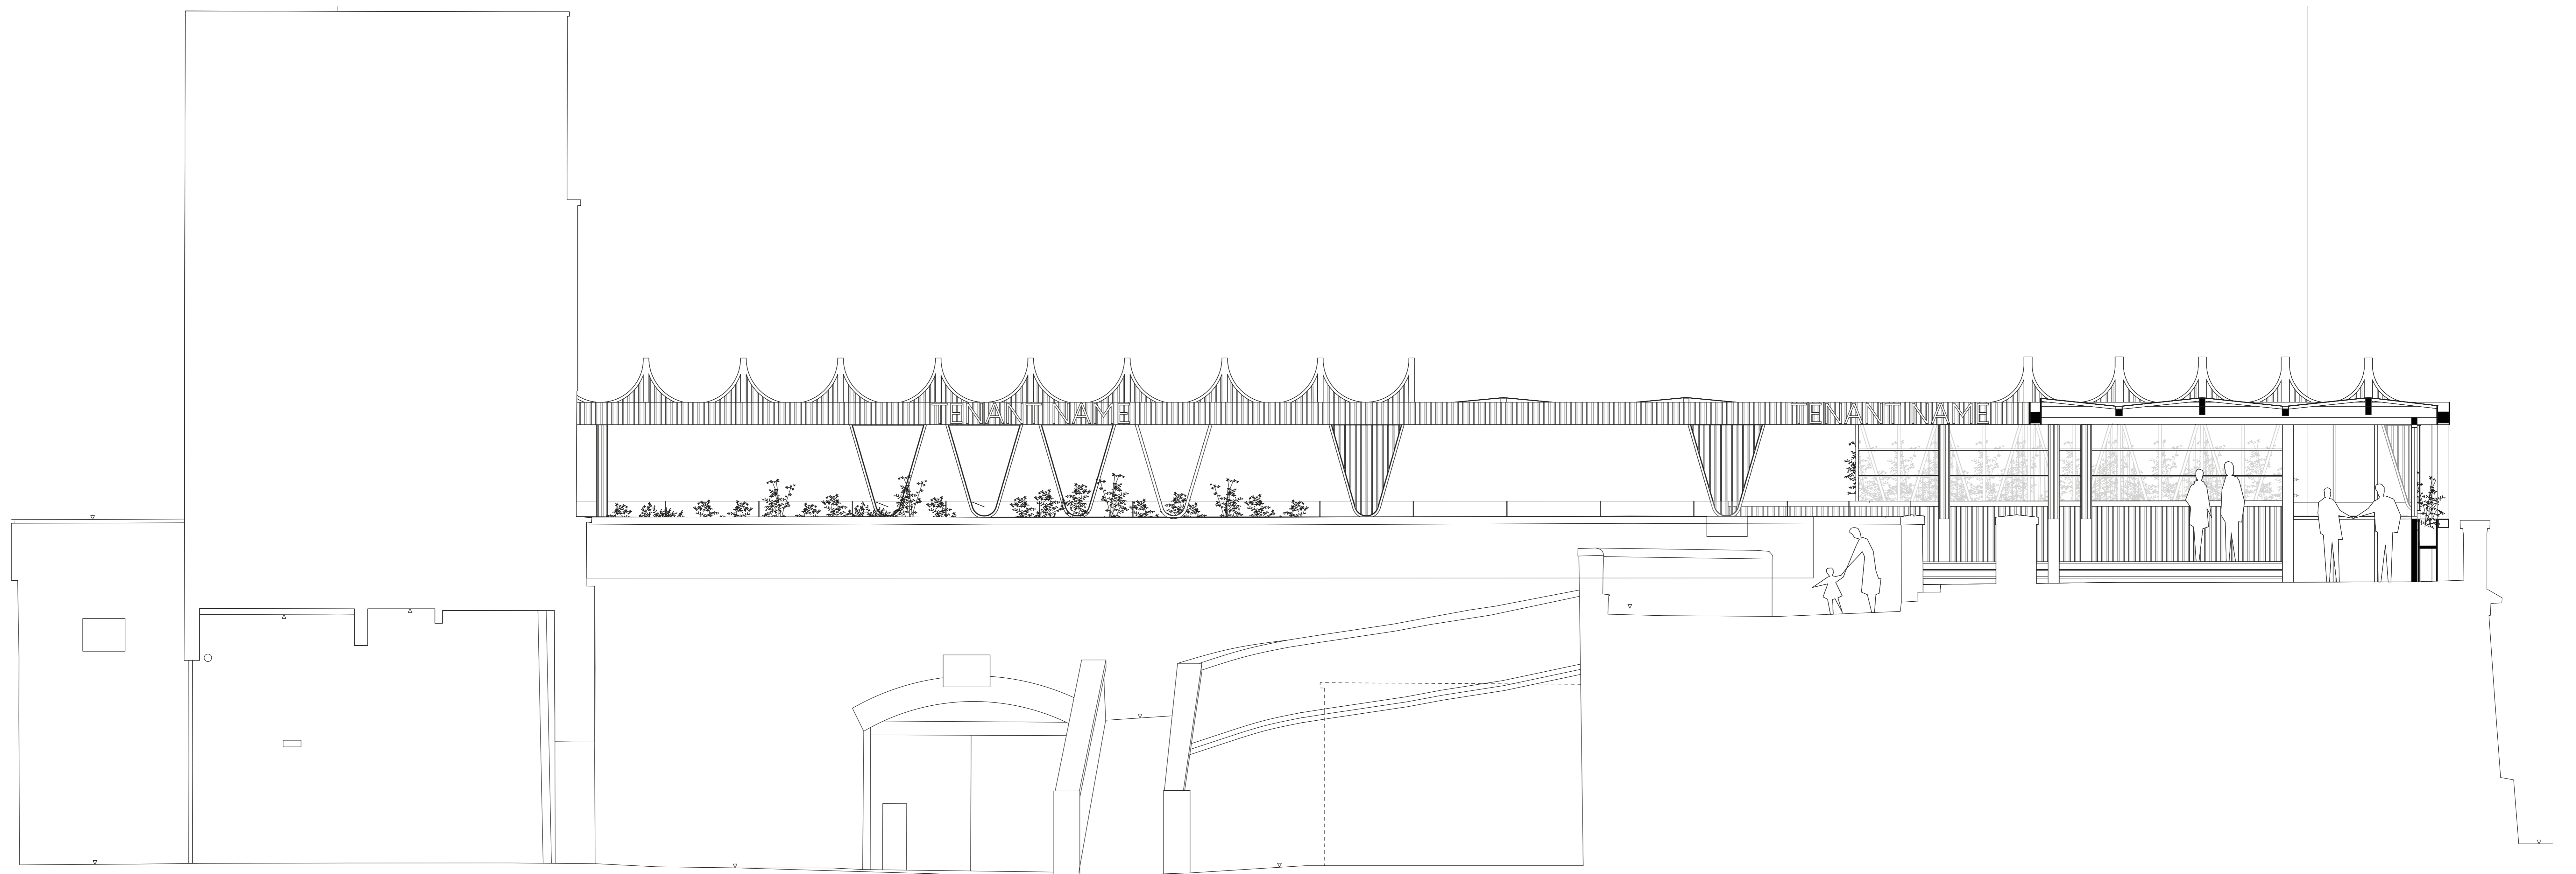

# **HORSE HOSPITAL ROOFTOP TERRACE SIGNAGE**

# NORTH YARD ELEVATION

Not to scale

**Lettering Signage Dimensions**

'Tenant Name'

max. w7145mm x max. h380mm

# MAKERS YARD ELEVATION

Not to scale

**Lettering Signage Dimensions**

'Tenant Name'

max. w7145mm x max. h380mm

## 'TENANT NAME'

Not to scale

Front view

3D view