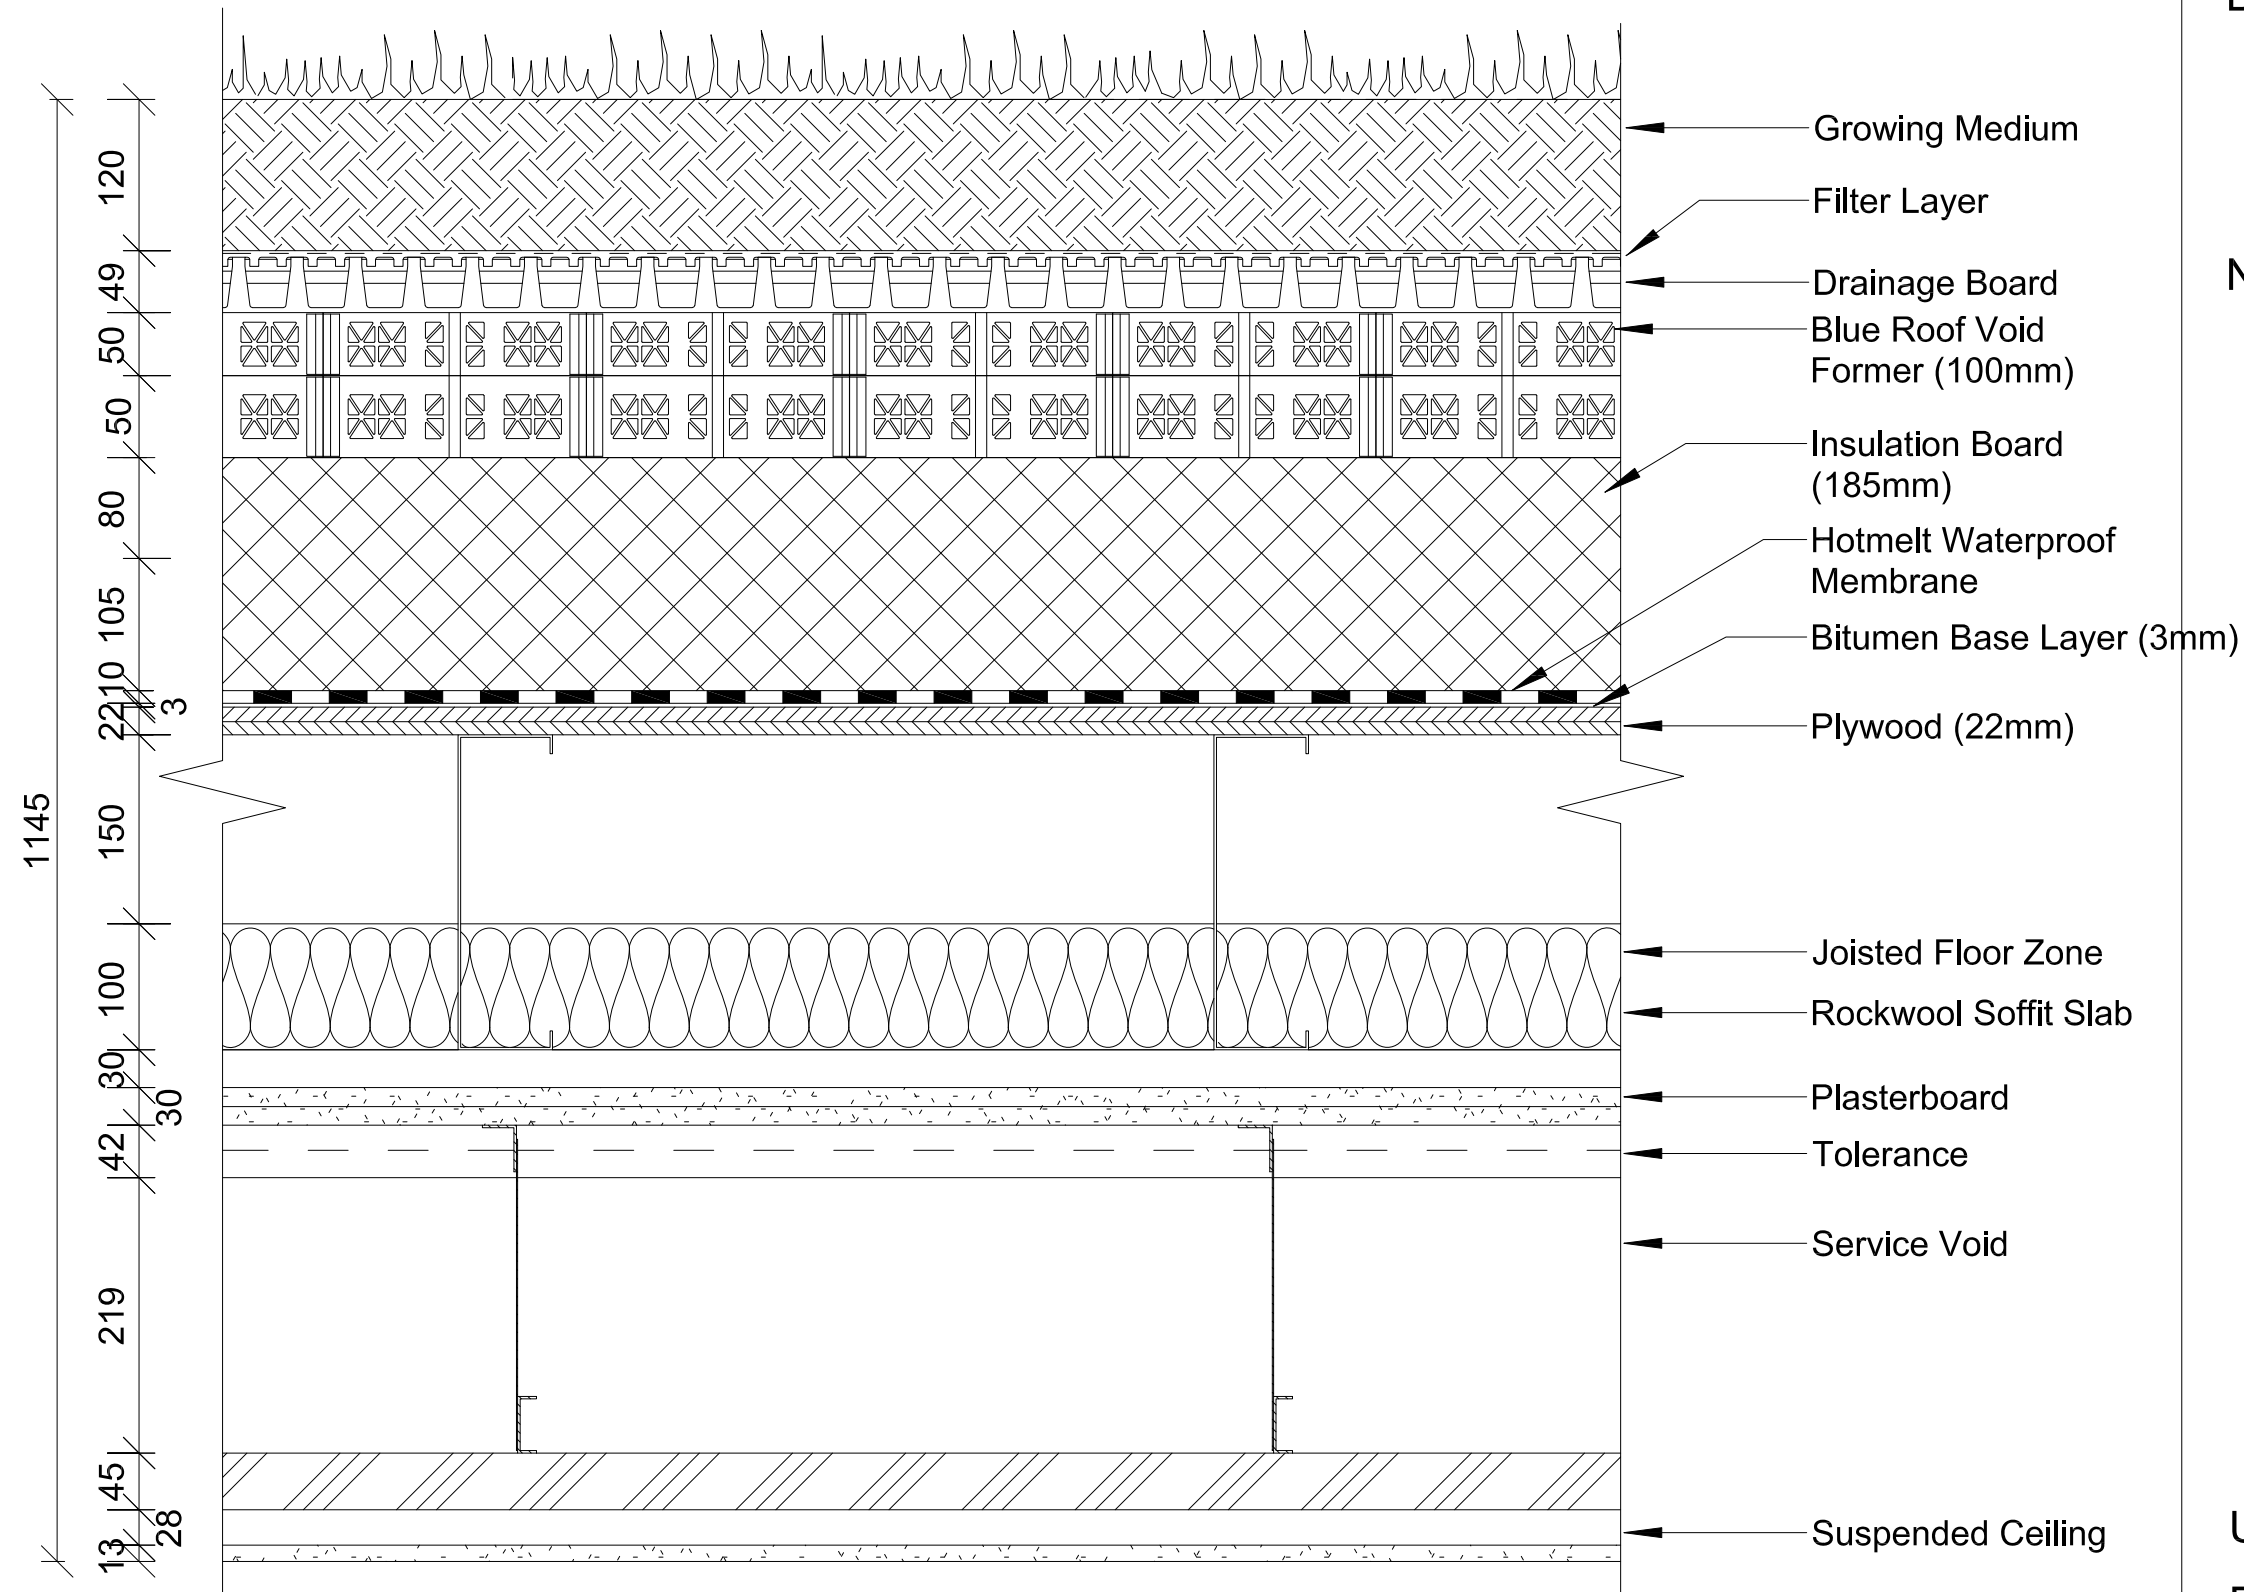

RT1

Biodiverse Roof - Levels 3,5,6,7

NBS J31:136

U-VALUE 0.14

FIRE RATING

ACOUSTIC