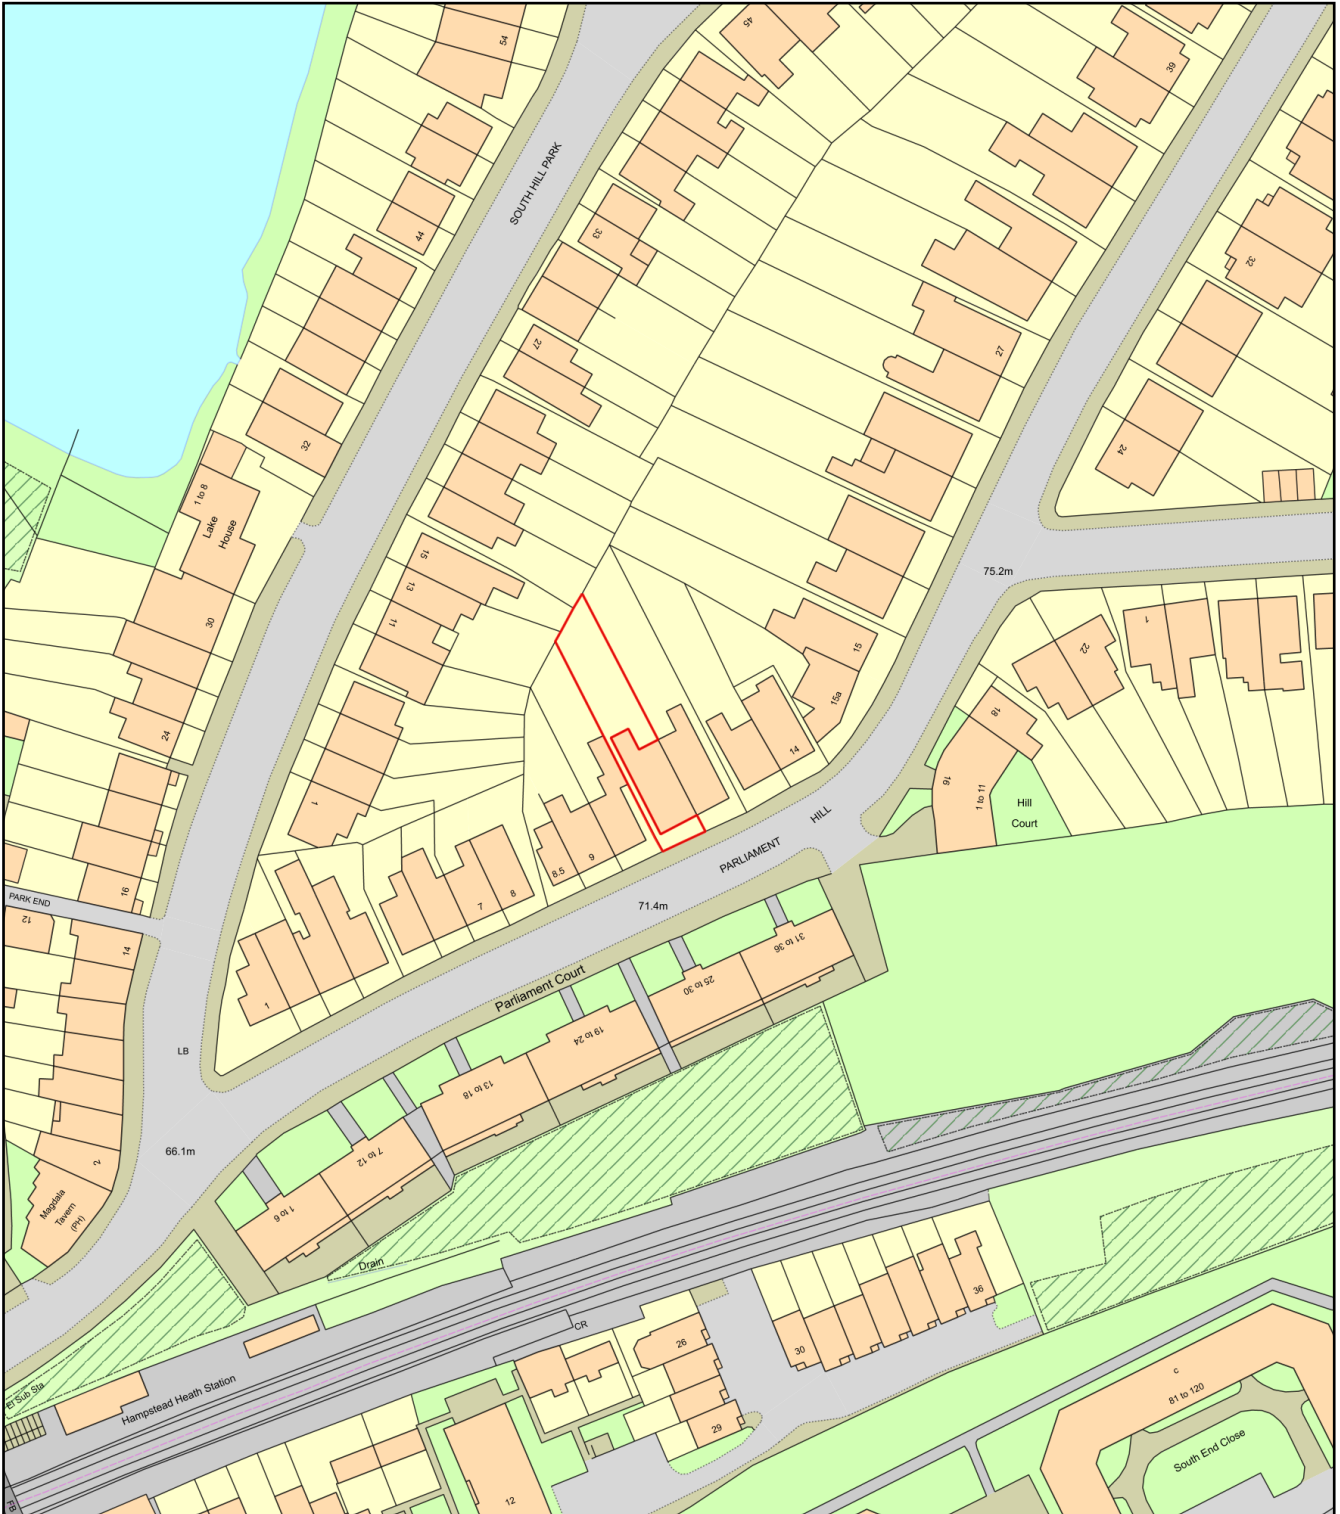

L14644 - Munzberg - Location Plan

Plan Produced for: Sanford Group Limited

Date Produced: 14 Apr 2021

Plan Reference Number: TQRQM21104121429858

Scale: 1:1250 @ A4