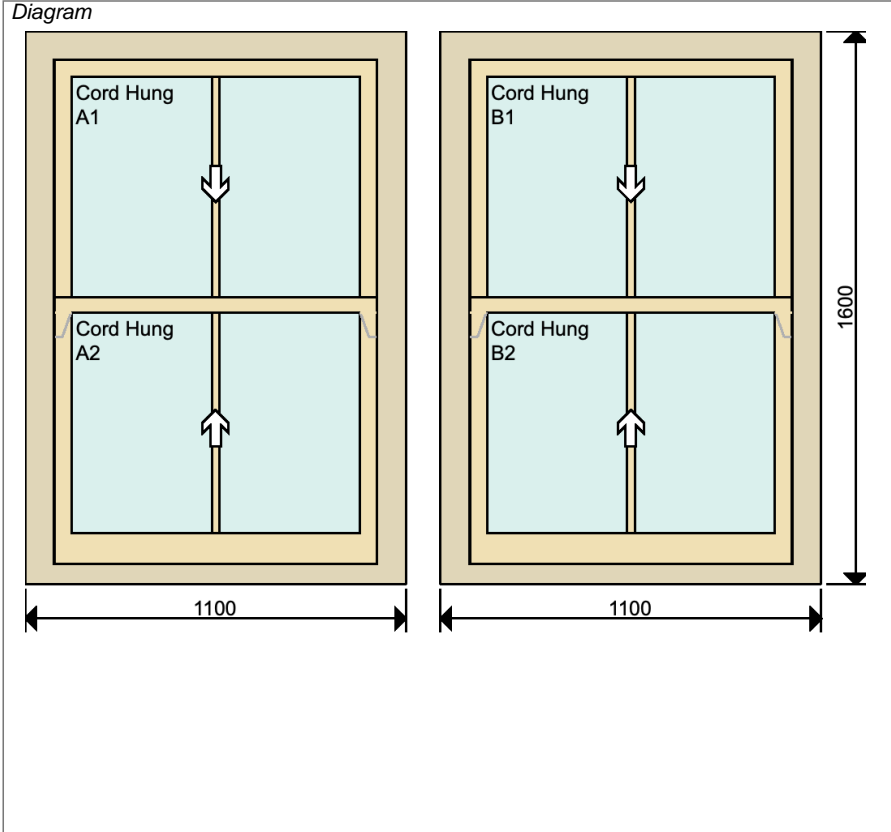

ITEM DETAIL SHEET

1 x 2 Complete New Cord Hung Double Box Sash Windows (Standard)

Customer Munzberg	Quote Ref. L14644 / Q7	Item No 1	Sheet 1 of 1
------------------------------------	---	----------------------------	-------------------------------