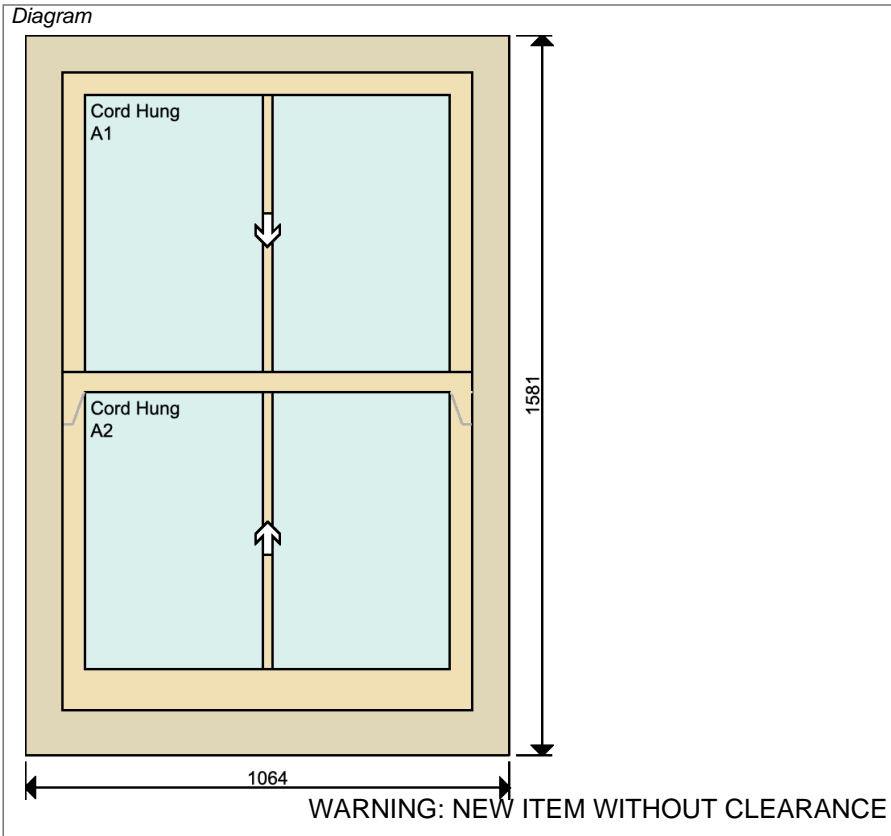

ITEM DETAIL SHEET

1 x 1 Complete New Cord Hung Single Box Sash Window (Standard)

<i>Customer</i> Munzberg	<i>Quote Ref.</i> L14644 / Q7	<i>Item No</i> 2	<i>Sheet</i> 1 of 1

Company Details

**Wandsworth
Sash Windows**

Wandsworth Sash Windows
Unit 2, Kangley Business Centre,
Kangley Bridge Road, SE26 5AQ

Sales Manager: Mark Alexander
Tel: 07881 464 314
mark.alexander@wandsworthsashwindows.com

Location
Fourth Floor Rear Bedroom

<i>Material</i> Accoya sashes, Accoya frame, Accoya cill	<i>Quantity</i> 1 of shown on drawing

1. *Ironmongery*
2. 1 x Fitch Fastener - Satin Chrome
   - 2 x Raised Sash Lift - Satin Chrome
   - 2 x Sash Handle - Satin Chrome
   - 1 x Sash Restrictors - Satin Chrome
   - 4 x Square End Sash Pulleys - Satin Chrome

Glazing

	Internal Pane	Spacer	External Pane
Top	4mm Low Iron Toughened	8mm	4mm Float Toughened
Btm	4mm Low Iron Toughened	8mm	4mm Float Toughened
Ovolo Bead	White Tape, White Warm Edge Spacer		Argon Filled

Paint Finish

Internal Teknos Spray Finish Farrow & Ball Wimbourne White
External Teknos Spray Finish Farrow & Ball Wimbourne White

Customer Notes

Installation Notes

Installed: **Internally**

Quote Tracking

Print date: 26-03-2021
Last modified by: Mark Alexander
Last modified date: 09-03-2021