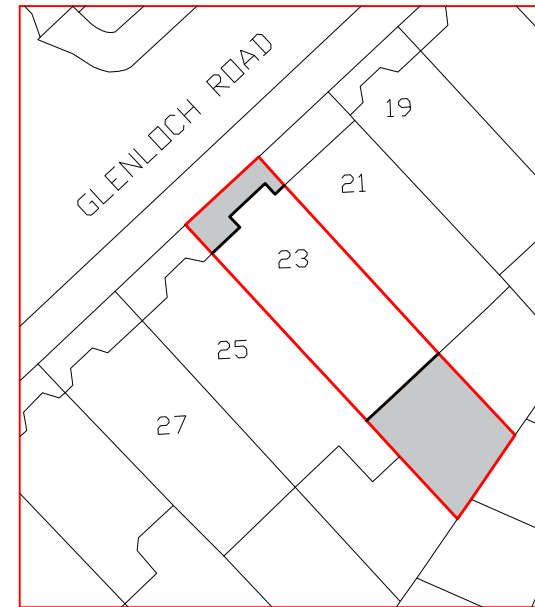

23 Glenloch Road, Belsize Park, NW3 4DJ

Planning Application

Serial number: 199287

© Crown copyright and database right 2020
 Ordnance Survey licence 100048957
 Reproduction in whole or in part is prohibited
 without the prior permission of Ordnance Survey

Ordnance Survey®
 Ukmappcentre.com

LOCATION PLAN - 1:1250 @ A3

BLOCK PLAN EXISTING - 1:500 @ A3

BLOCK PLAN PROPOSED - 1:500 @ A3

EVArchitects.com tel 020 8531 4441

23 Glenloch Road, Belsize Park, London, NW3 4DJ

Planning Application

Scale
1:100 @ A3

Location and Block Plans

Nov 2020

Dwg No.
EVA501-00