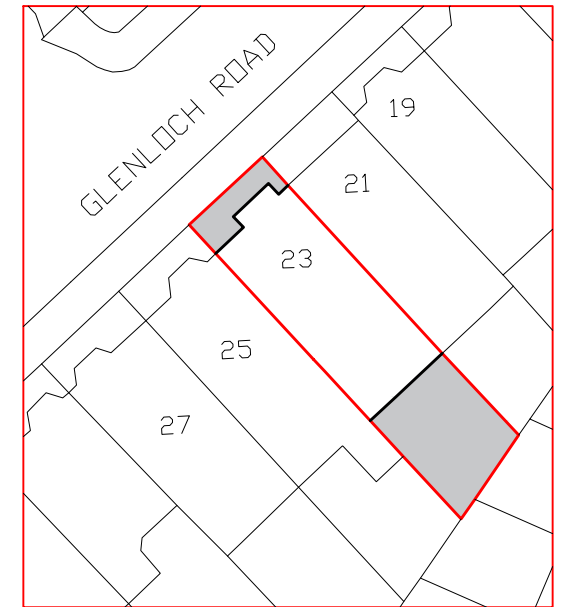

23 Glenloch Road, Belsize Park, NW3 4DJ

Planning Application

Serial number: 199287

© Crown copyright and database right 2020
 Ordnance Survey licence 100048957
 Reproduction in whole or in part is prohibited
 without the prior permission of Ordnance Survey

Ordnance Survey®
 Ukmappcentre.com

LOCATION PLAN - 1:1250 @ A3

BLOCK PLAN EXISTING - 1:500 @ A3

BLOCK PLAN PROPOSED - 1:500 @ A3

EVArchitects.com tel 020 8531 4441

23 Glenloch Road, Belsize Park, London, NW3 4DJ

Planning Application

Scale
1:100 @ A3

Location and Block Plans

Nov 2020

Dwg No.
EVA501-00