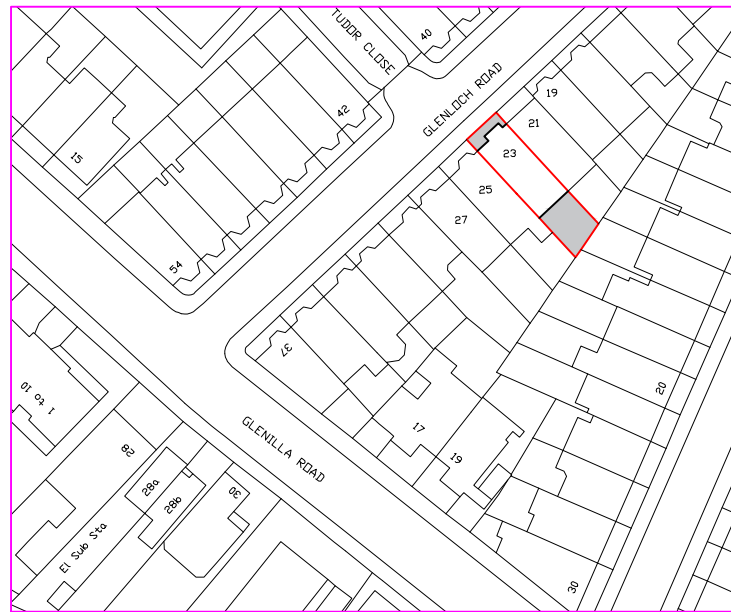

23 Glenloch Road, Belsize Park, NW3 4DJ

Planning Application

Serial number: 199287

© Crown copyright and database right 2020
 Ordnance Survey licence 100048957
 Reproduction in whole or in part is prohibited
 without the prior permission of Ordnance Survey

Ordnance Survey®
 Ukmappcentre.com

LOCATION PLAN - 1:1250 @ A3

BLOCK PLAN EXISTING - 1:500 @ A3

BLOCK PLAN PROPOSED - 1:500 @ A3

EVArchitects.com tel 020 8531 4441

23 Glenloch Road, Belsize Park, London, NW3 4DJ

Planning Application

Scale
1:100 @ A3

Location and Block Plans

Nov 2020

Dwg No.
EVA501-00