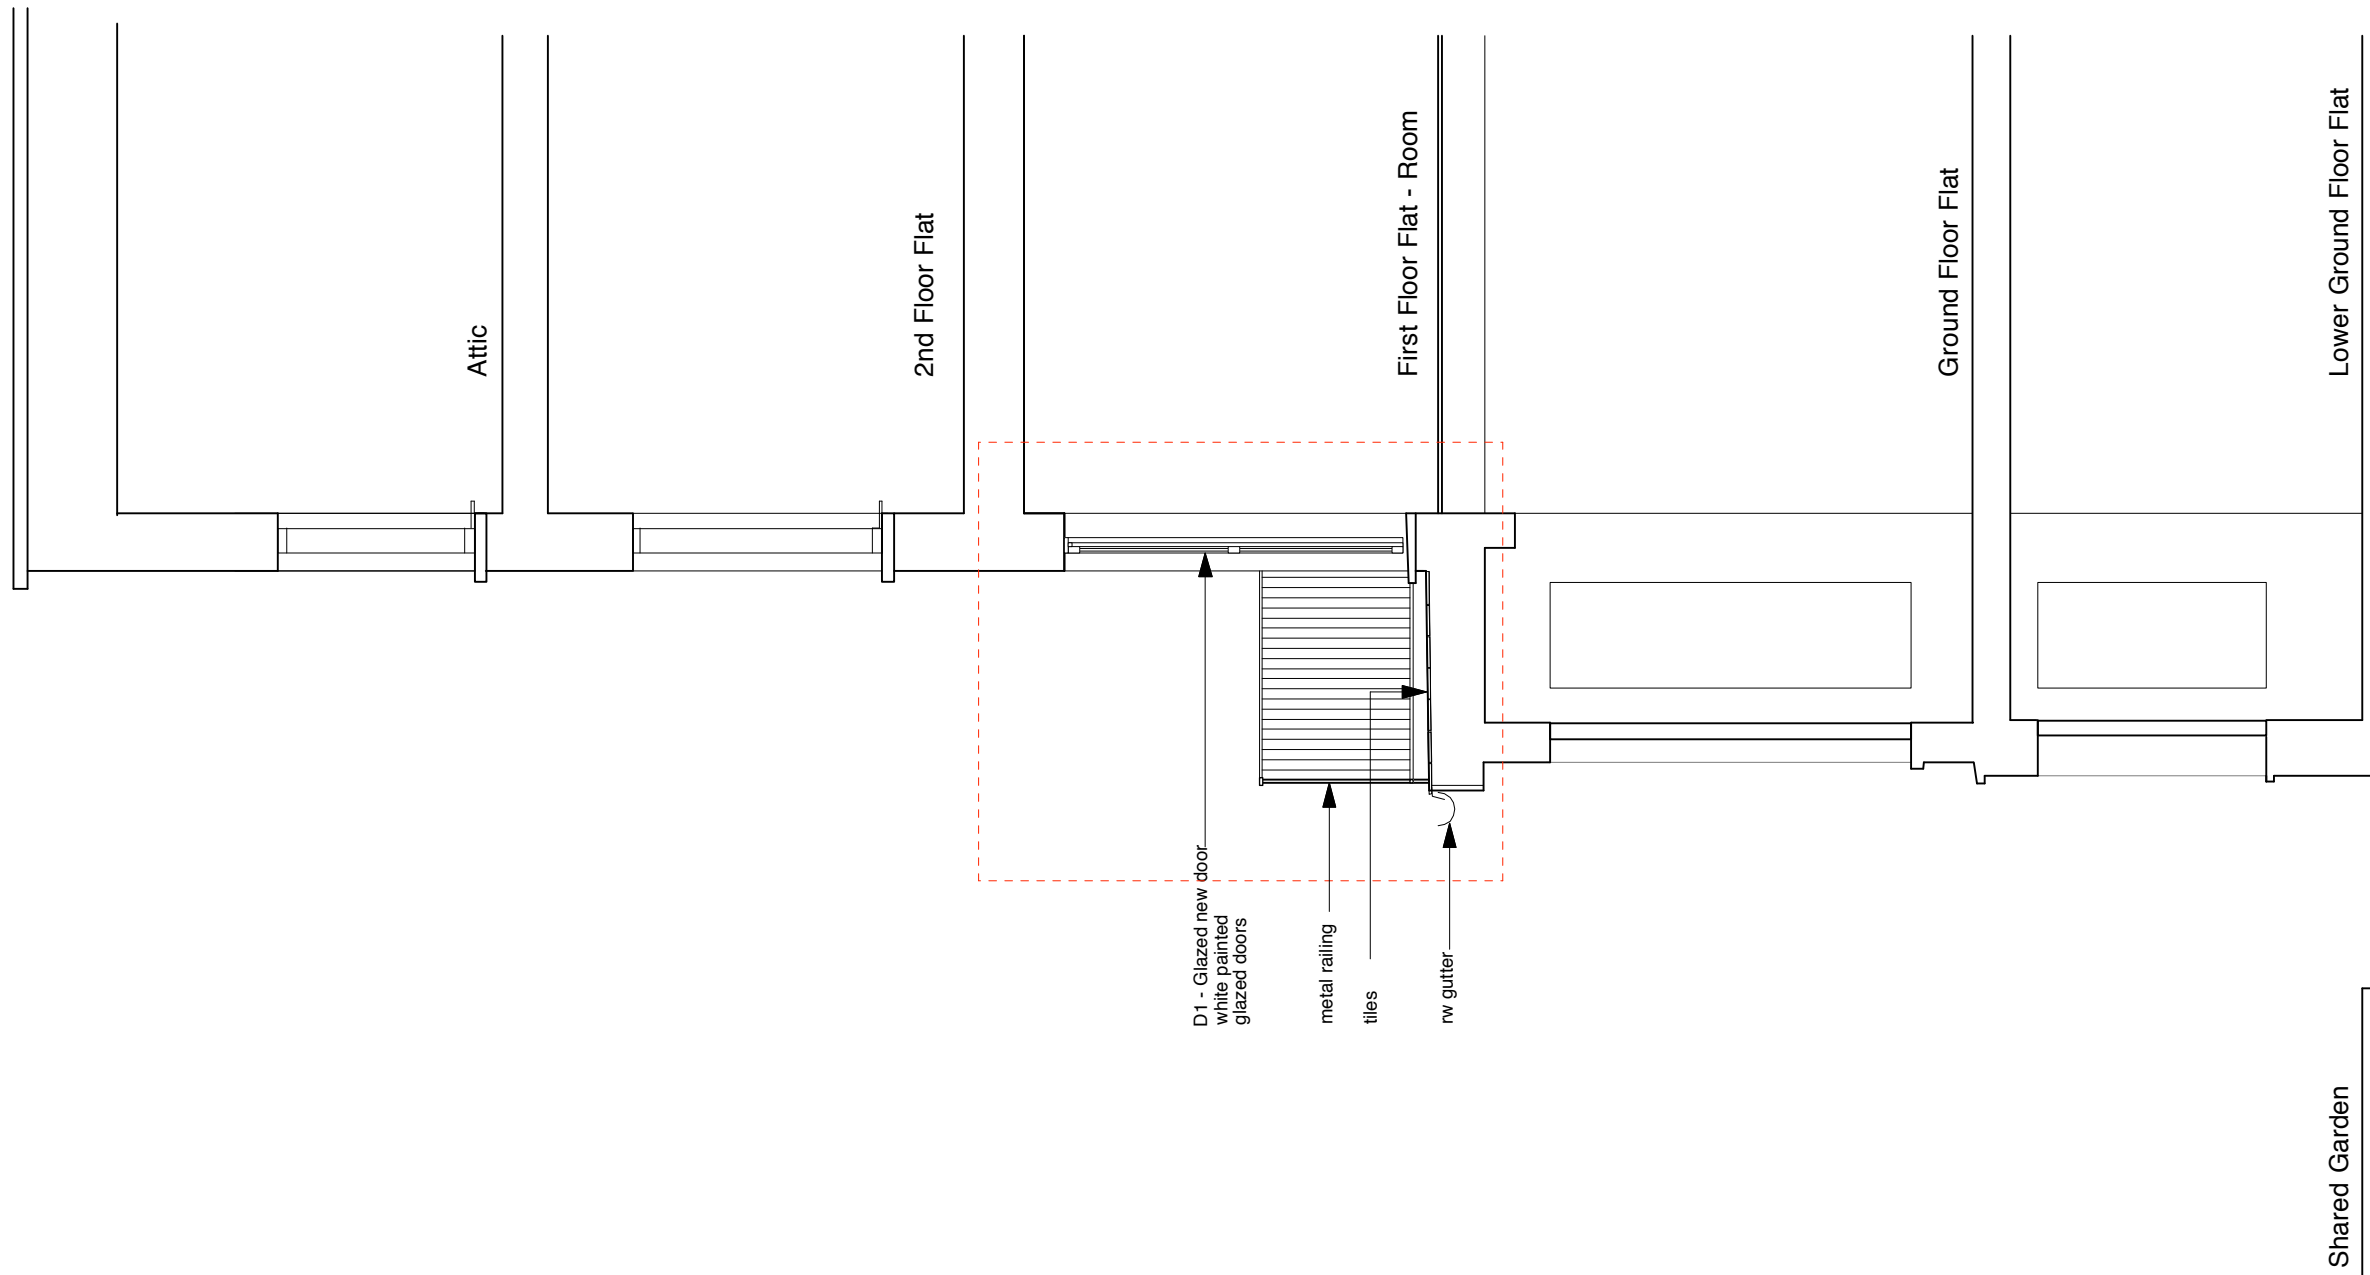

PLANNING

© Knott Architects
98B Tollington Park
London N4 3RB
tel: (020) 72638844
mail@knottarchitects.co.uk

Revisions

Upper floors surveyed
from photographs

KNOTT

8 Elsworthy Terrace
Section AA As Proposed
Scale -: 1:50 @ A3
Date: February 2014
342.060 Rev -