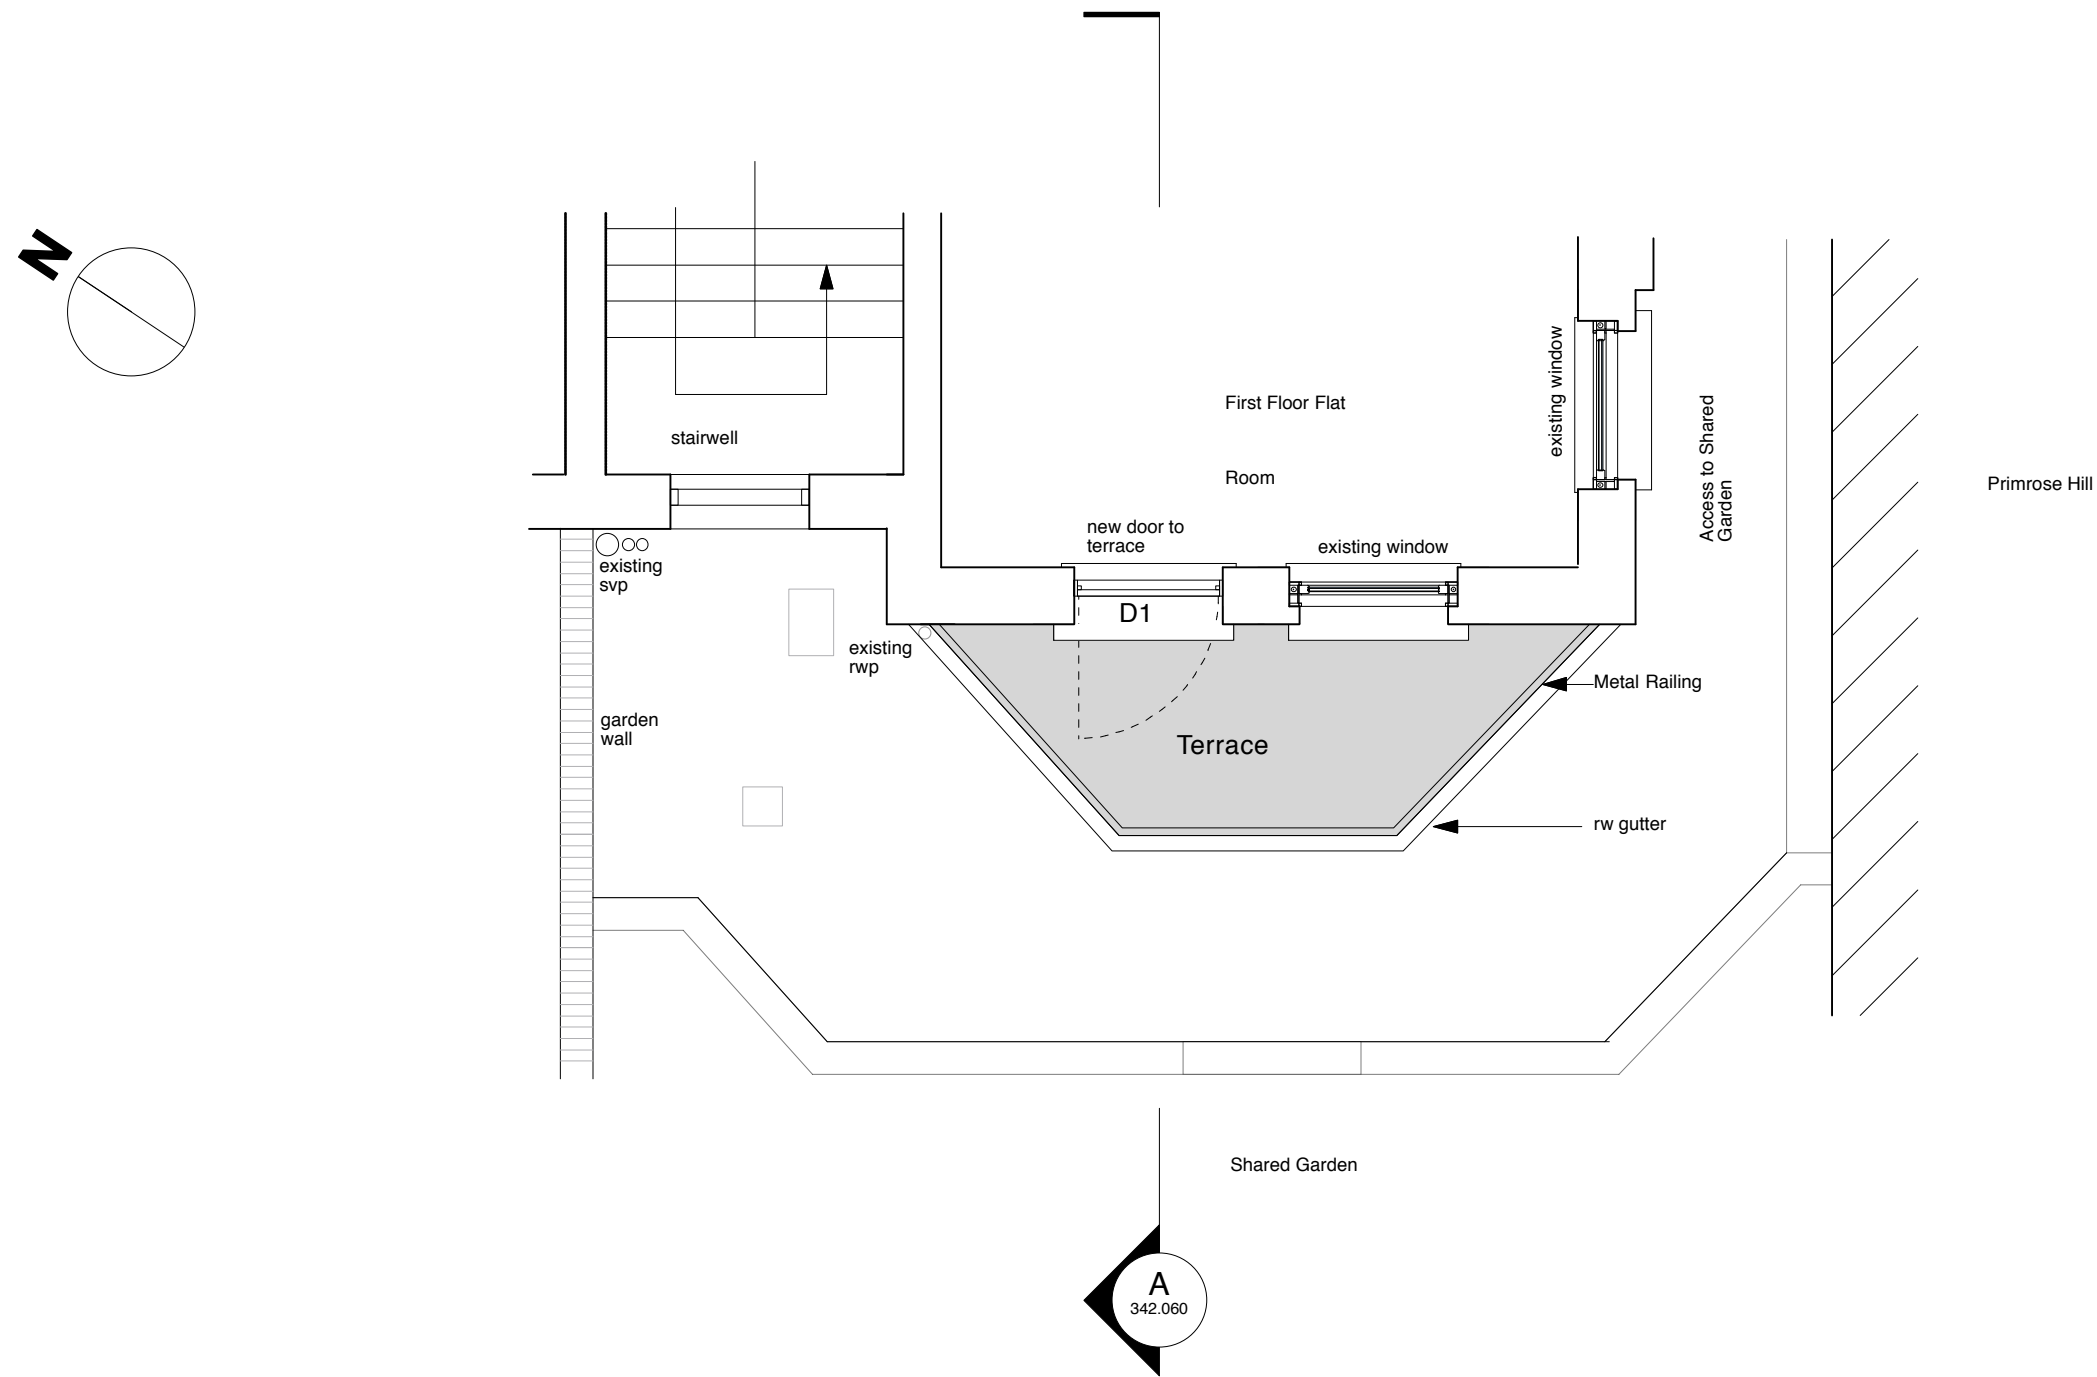

PLANNING

© Knott Architects
98B Tollington Park
London N4 3RB
tel: (020) 72638844
mail@knottarchitects.co.uk

Revisions

Upper floors surveyed
from photographs

KNOTT

8 Elsworthy Terrace
Terrace Plan As Proposed
Scale -: 1:50 @ A3
Date: February 2014
342.050 Rev -