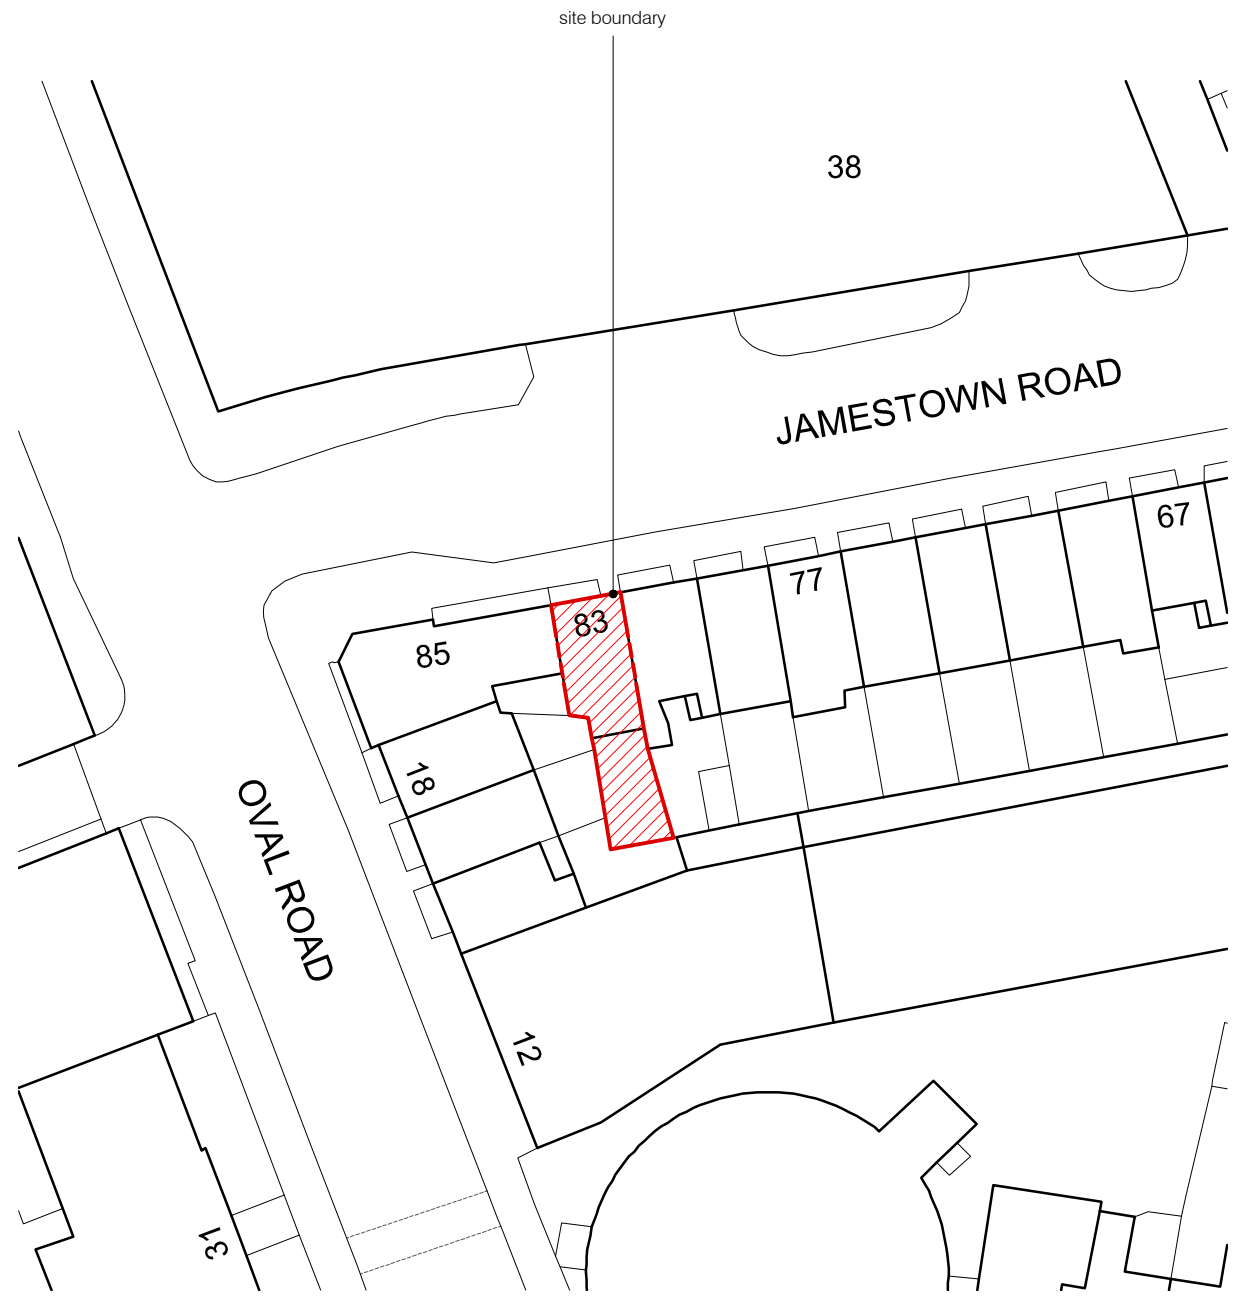

01 LOCATION PLAN  
scale 1:1250

0 25 50 125m

02 SITE PLAN  
scale 1:500

0 10 20 50m