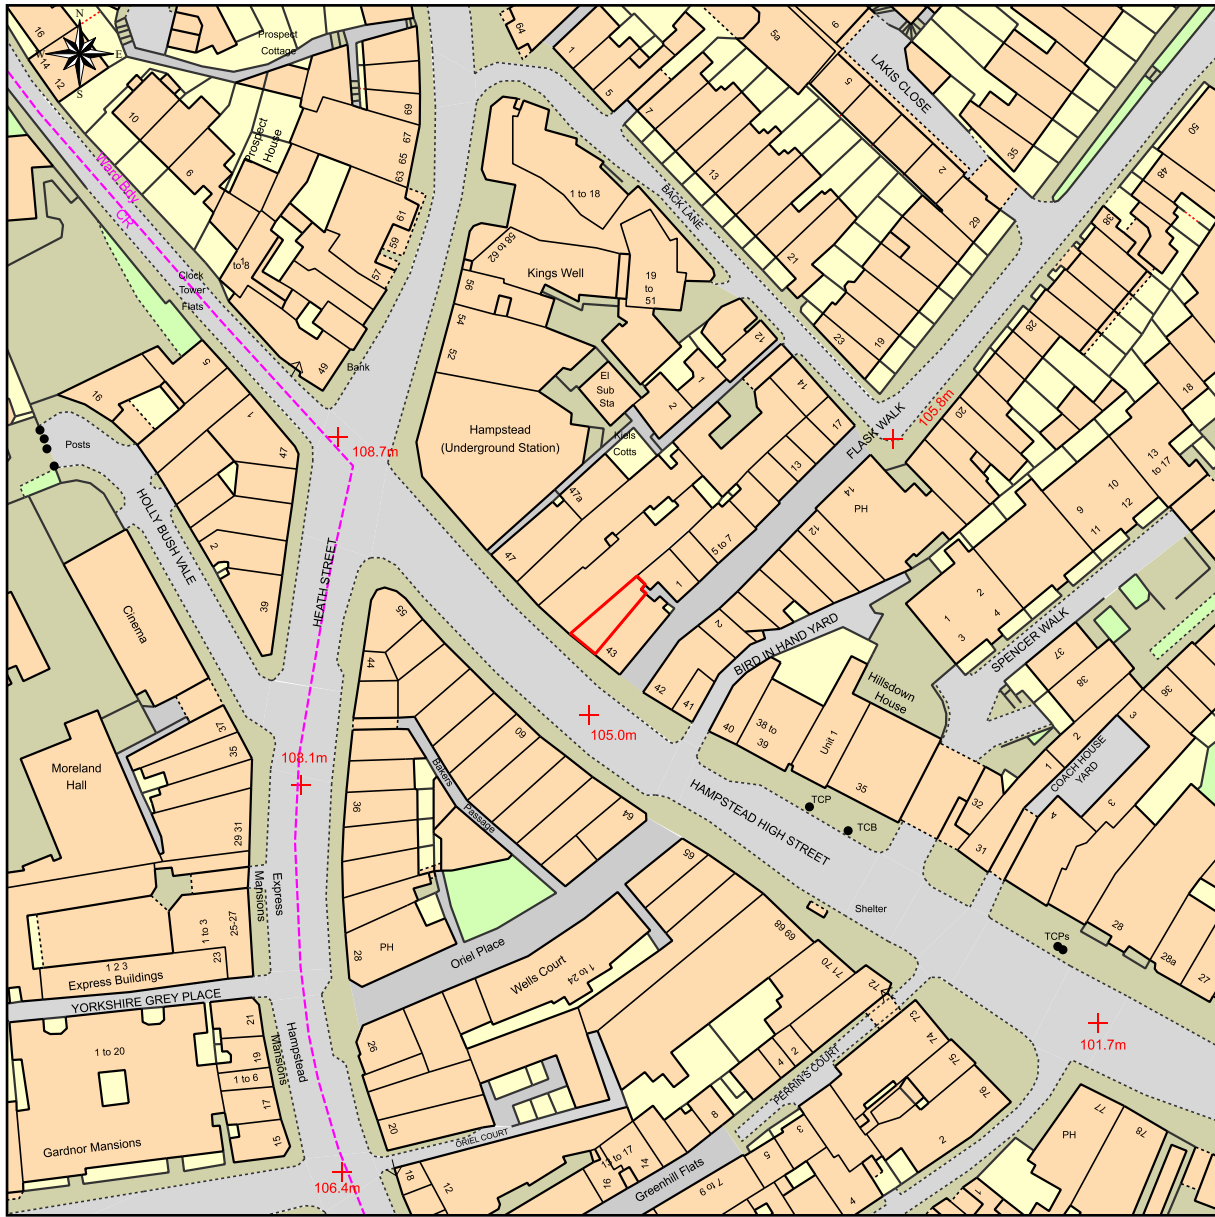

# Location Plan of NW3 1QG

This Plan includes the following Licensed Data: OS MasterMap Colour PDF Location Plan by the Ordnance Survey National Geographic Database and incorporating surveyed revision available at the date of production. Reproduction in whole or in part is prohibited without the prior permission of Ordnance Survey. The representation of a road, track or path is no evidence of a right of way. The representation of features, as lines is no evidence of a property boundary. © Crown copyright and database rights, 2021. Ordnance Survey 0100031673

0m 20m 40m 60m 80m 100m

Scale: 1:1250, paper size: A4