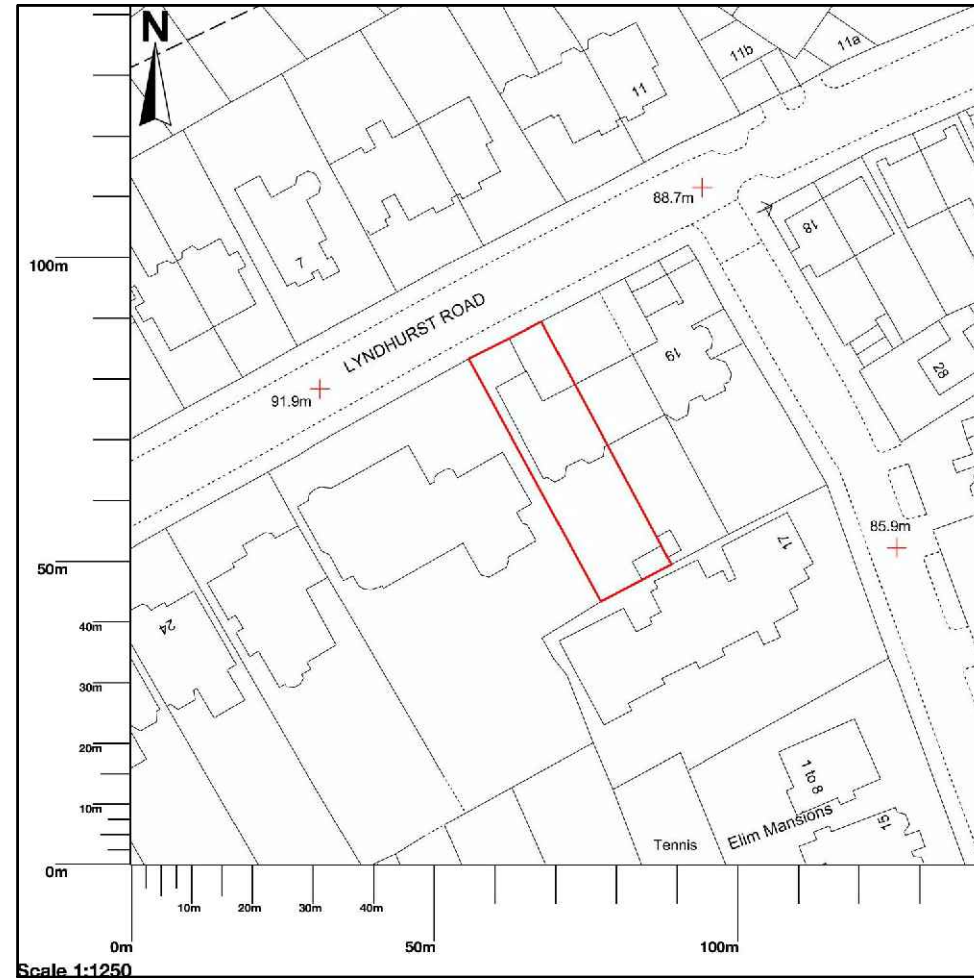

This drawing is the property of ATELIER15.4.
Do not scale from this drawing, all dimensions must be checked
on site before any works are undertaken.

NOTES:

THIS DRAWING IS NOT FOR CONSTRUCTION AND
ILLUSTRATES DESIGN INTENT ONLY.

This drawing is to be read in conjunction with:

21 Lyndhurst Road, London NW3 5NX

LOCATION PLAN

Rev.	Date	Amendment	
-			
Job no:		Project name:	
-		LYNDHURST ROAD	
Drawing no:		Revision:	
OS-1		-	
Date:	Scale:	Drawn:	Checked:
-	1:1250@A3	XX	XX
Title:		LOCATION PLAN	

Map area bounded by 526730,185232 526872,185374. OS National Geographic Database.
© Crown copyright 2021. Licence 100054135

FOR PLANNING APPLICATION
PURPOSES ONLY

130 OLD STREET
LONDON, EC1V 9BD