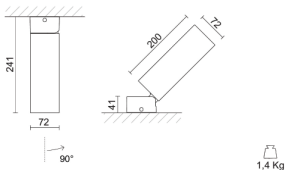

Perfetto IP66 18W 3000K

IP 66 IK 10

Product Code

10350030

Color

Black

General specifications

Product type	Outdoor spotlight
Mounting location	Ground, wall or ceiling
Indoor/Outdoor light	Outdoor
Description	Exterior spotlight equipped with COB LED, suitable for outdoor applications where a powerful and ecological light is needed. It can be mounted on the wall/ceiling or in the ground through the specific spike. High protection rating IP66.
Applications	Squares , Gardens , Façades , Courtyards

Optical specifications

Light distribution	Symmetric
Emission	Direct
Orientation	It pivots up to 90° upwards
Aiming	Tiltable
Light beam	26°
Optical notes	Honeycomb code 28-4163-30. Asymmetric snoot code 28-4130-30. Prismatic spread lens code 28-04191-47. 16°, 45° (mirror metallized) optics are available on demand.