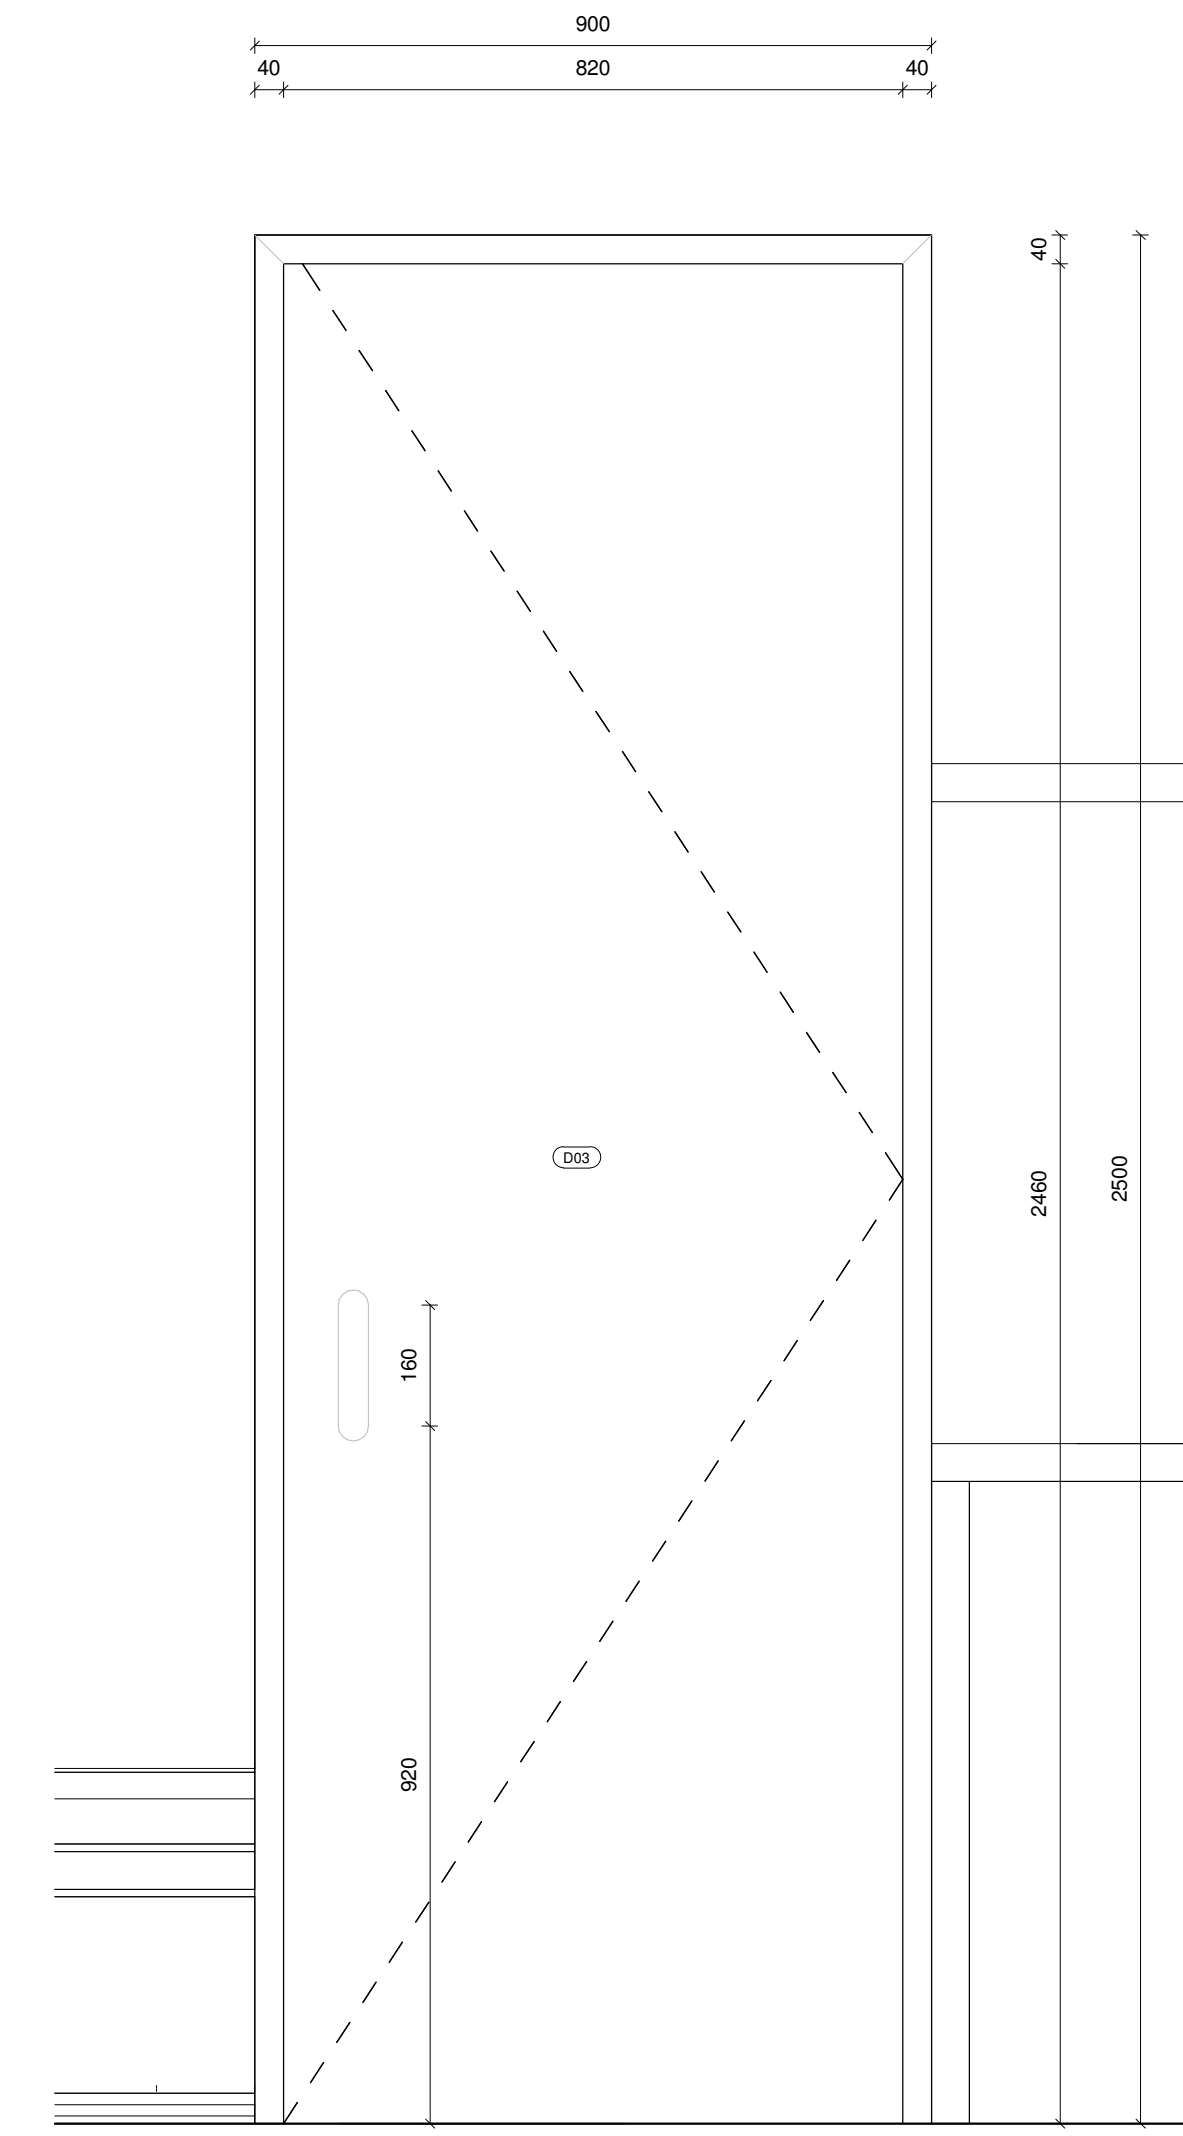

1 Typical Frame Elevation
1:10

NOTE: ALL NEW FRAMES AND DOORS WILL HAVE A FUMED OAK FINISH

5 Typical Door Elevation
1:10