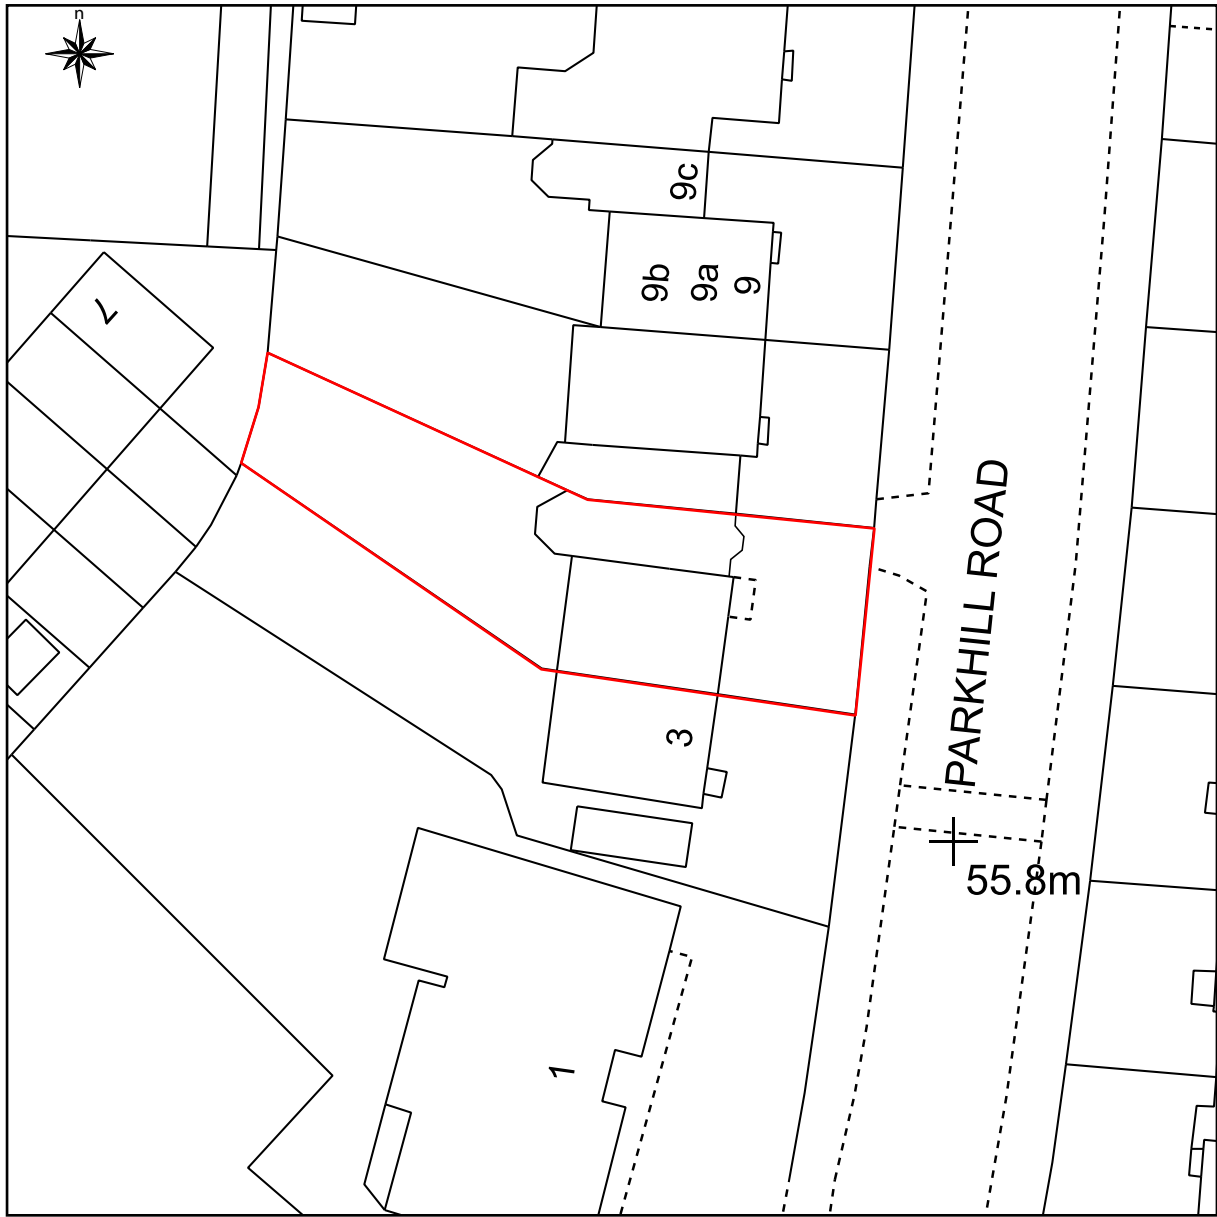

# Site Plan/Block Plan of NW3 2YH

This Plan includes the following Licensed Data: OS MasterMap, Black and White Site Plan/Block Plan by the Ordnance Survey National Geographic Database and incorporating surveyed revision available at the date of production. Reproduction in whole or in part is prohibited without the prior permission of Ordnance Survey. The representation of a road, track or path is no evidence of a right of way. The representation of features, as lines is no evidence of a property boundary. © Crown copyright and database rights, 2021. Ordnance Survey 0100031673

0m 5m 10m 15m 20m 25m 30m 35m 40m

Scale: 1:500, paper size: A4

**emapsite**<sup>™</sup>  
plans

Prepared by: Ben Lee, 19-03-2021