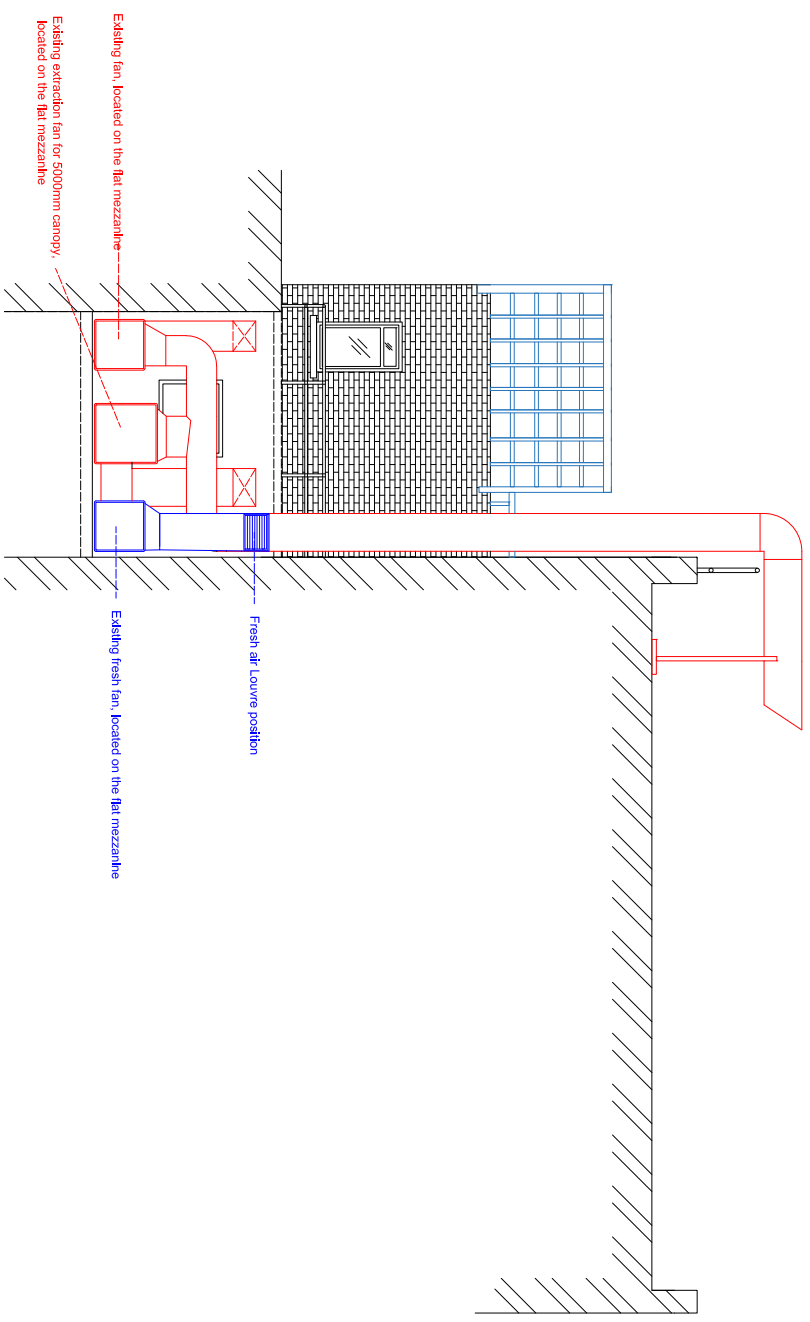

EXISTING SIDE VIEW

ERAL METAL
ALL KIND OF METAL WORKS

158 Midland Road
E10 6JT

Tel: +44 (0)208 556 4863
Mob: +44 (0)75 4447 7748
E-mail: mail@eralmetal.co.uk

4 NEW COLLEGE PARADE,
LONDON
NW3 5EP

EXISTING REAR AND SIDE VIEW

Scale: -
Drawn by: Gokhan Kanberoglu
Date: March 2021
Checked by: FN
Drawing No: 19-0804TP-101
Rev: II