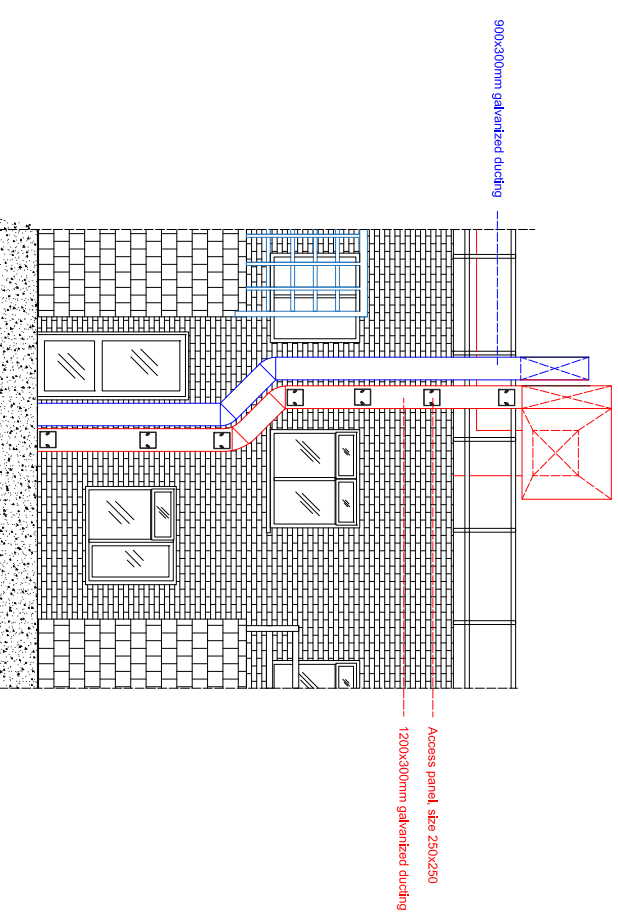

PROPOSED GROUND FLOOR PLAN

PROPOSED REAR VIEW

PROPOSED GROUND AND REAR VIEW

158 Midland Road
E10 6JT

Tel +44 (0)208 556 4863
Mob +44 (0)75 4447 7748
E-mail: mail@erametal.co.uk

4 NEW COLLEGE PARADE,
LONDON
NW3 5EP

Scale:	1:100	Drawn by:	Gokhan Kanberglu
Date:	March 2021	Checked by:	FN
Drawing No:	19-0804TP-102	Rev:	